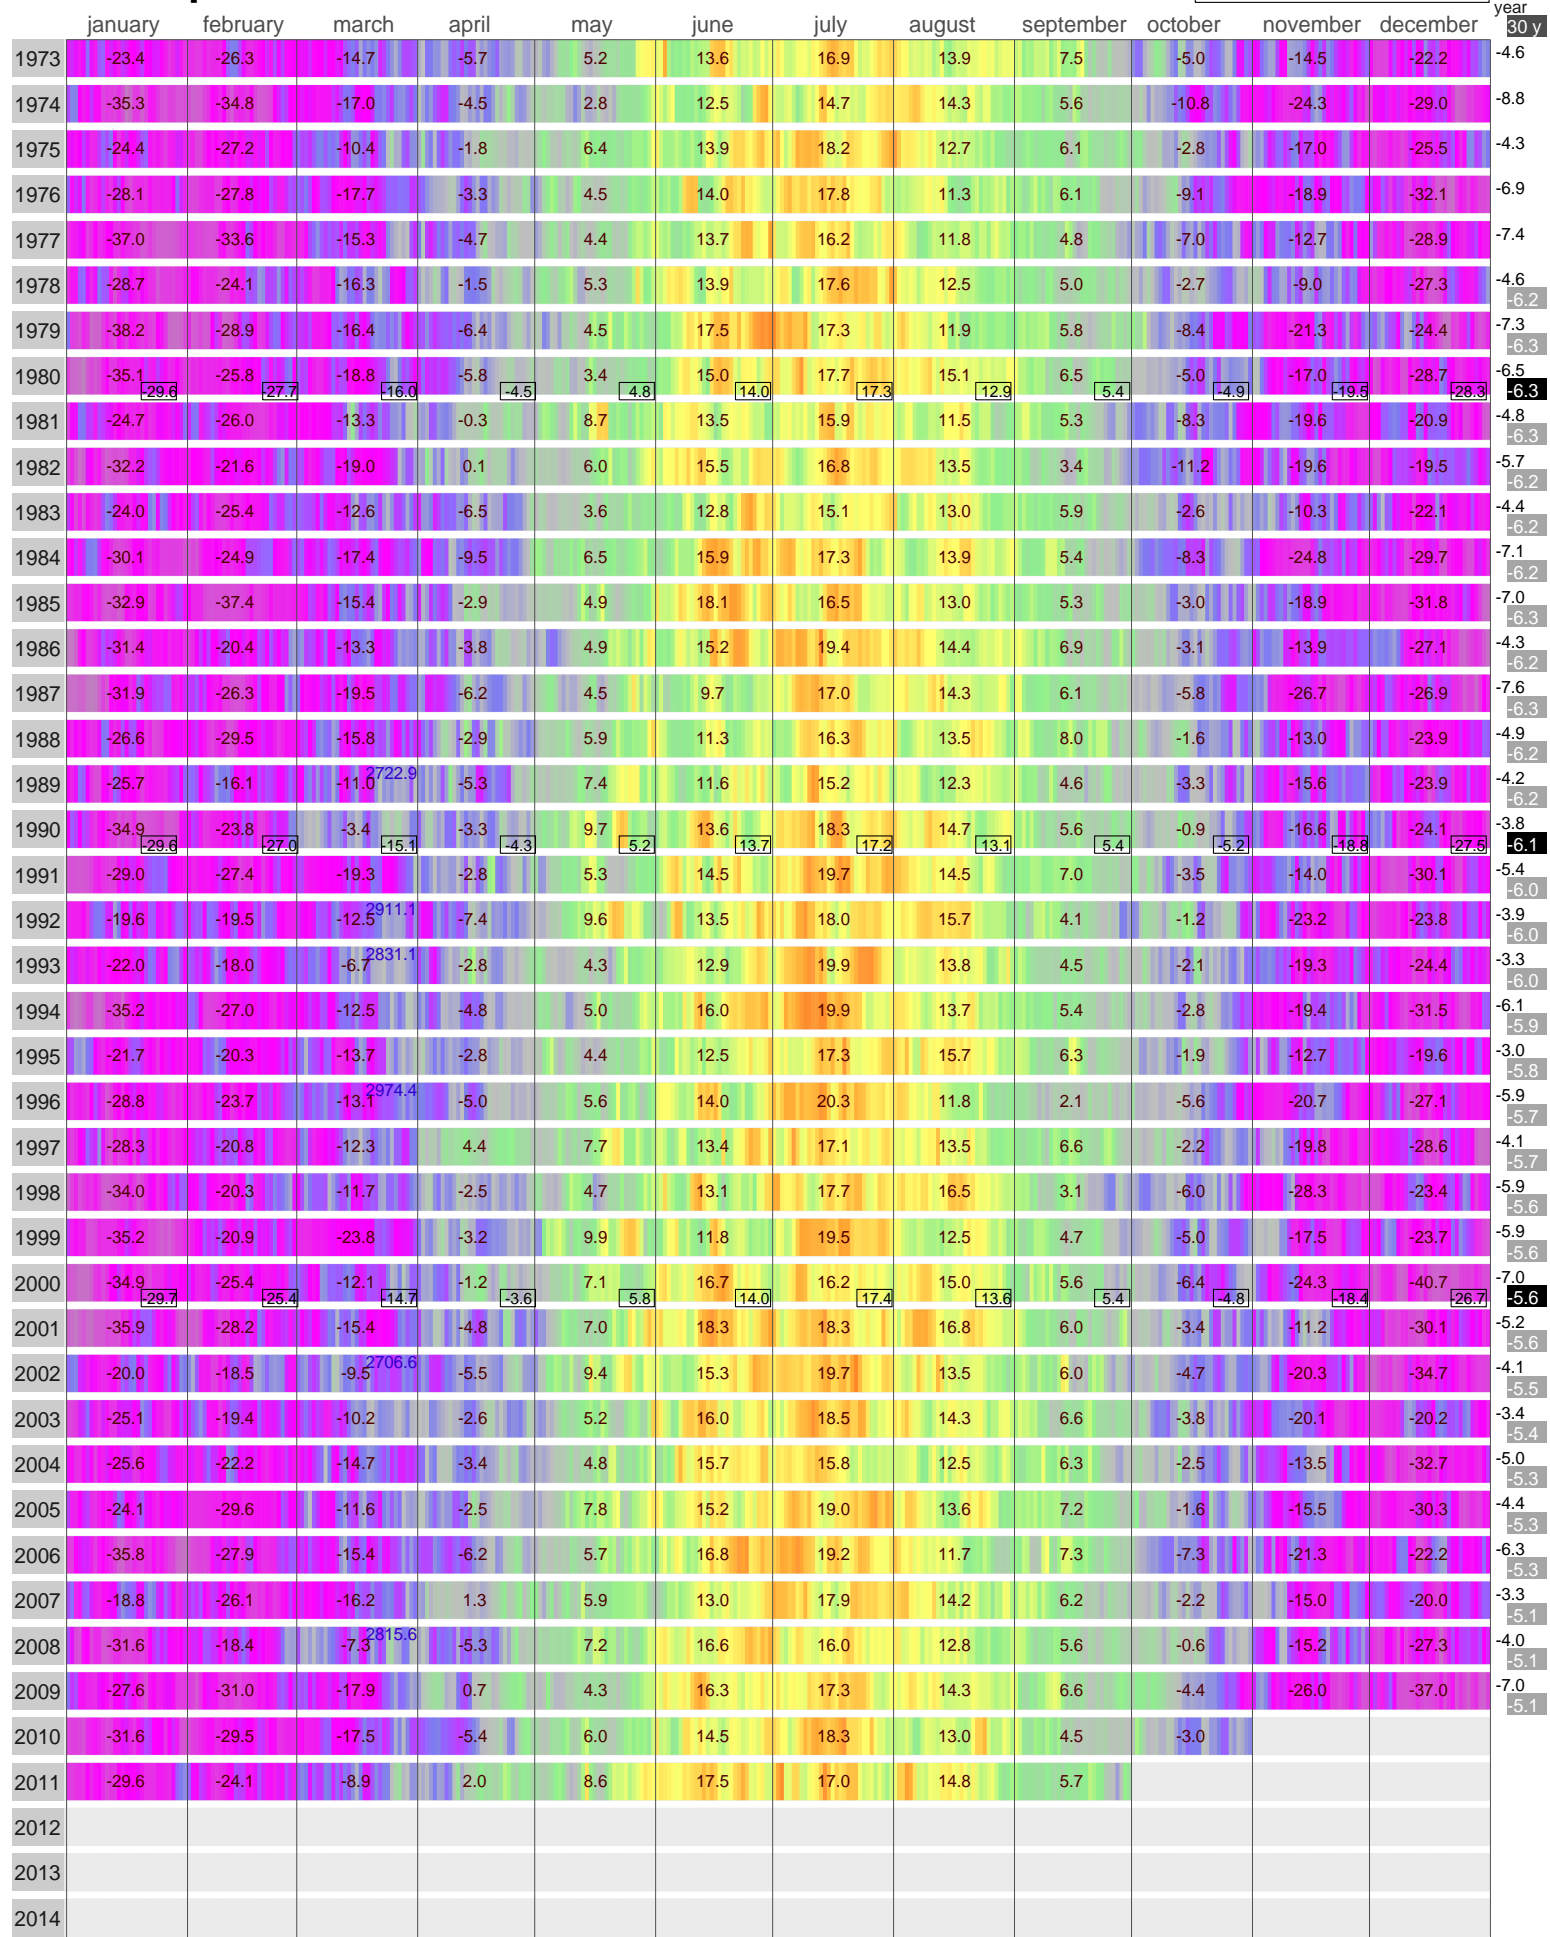

# Mean Temperature

VANAVARA  
RUSSIAN FEDERATION

ECA Id: Height: 60.33 N  
3211 259 m 102.27E 

Hellmann Winter Number  ↑

Validated data from source(s):  
16932

Original source: [Russian Federal Service for Hydrometeorology and Environmental Monitoring](#)  
Blended and updated data taken from <http://www.ecad.eu>. See website for details about blending.