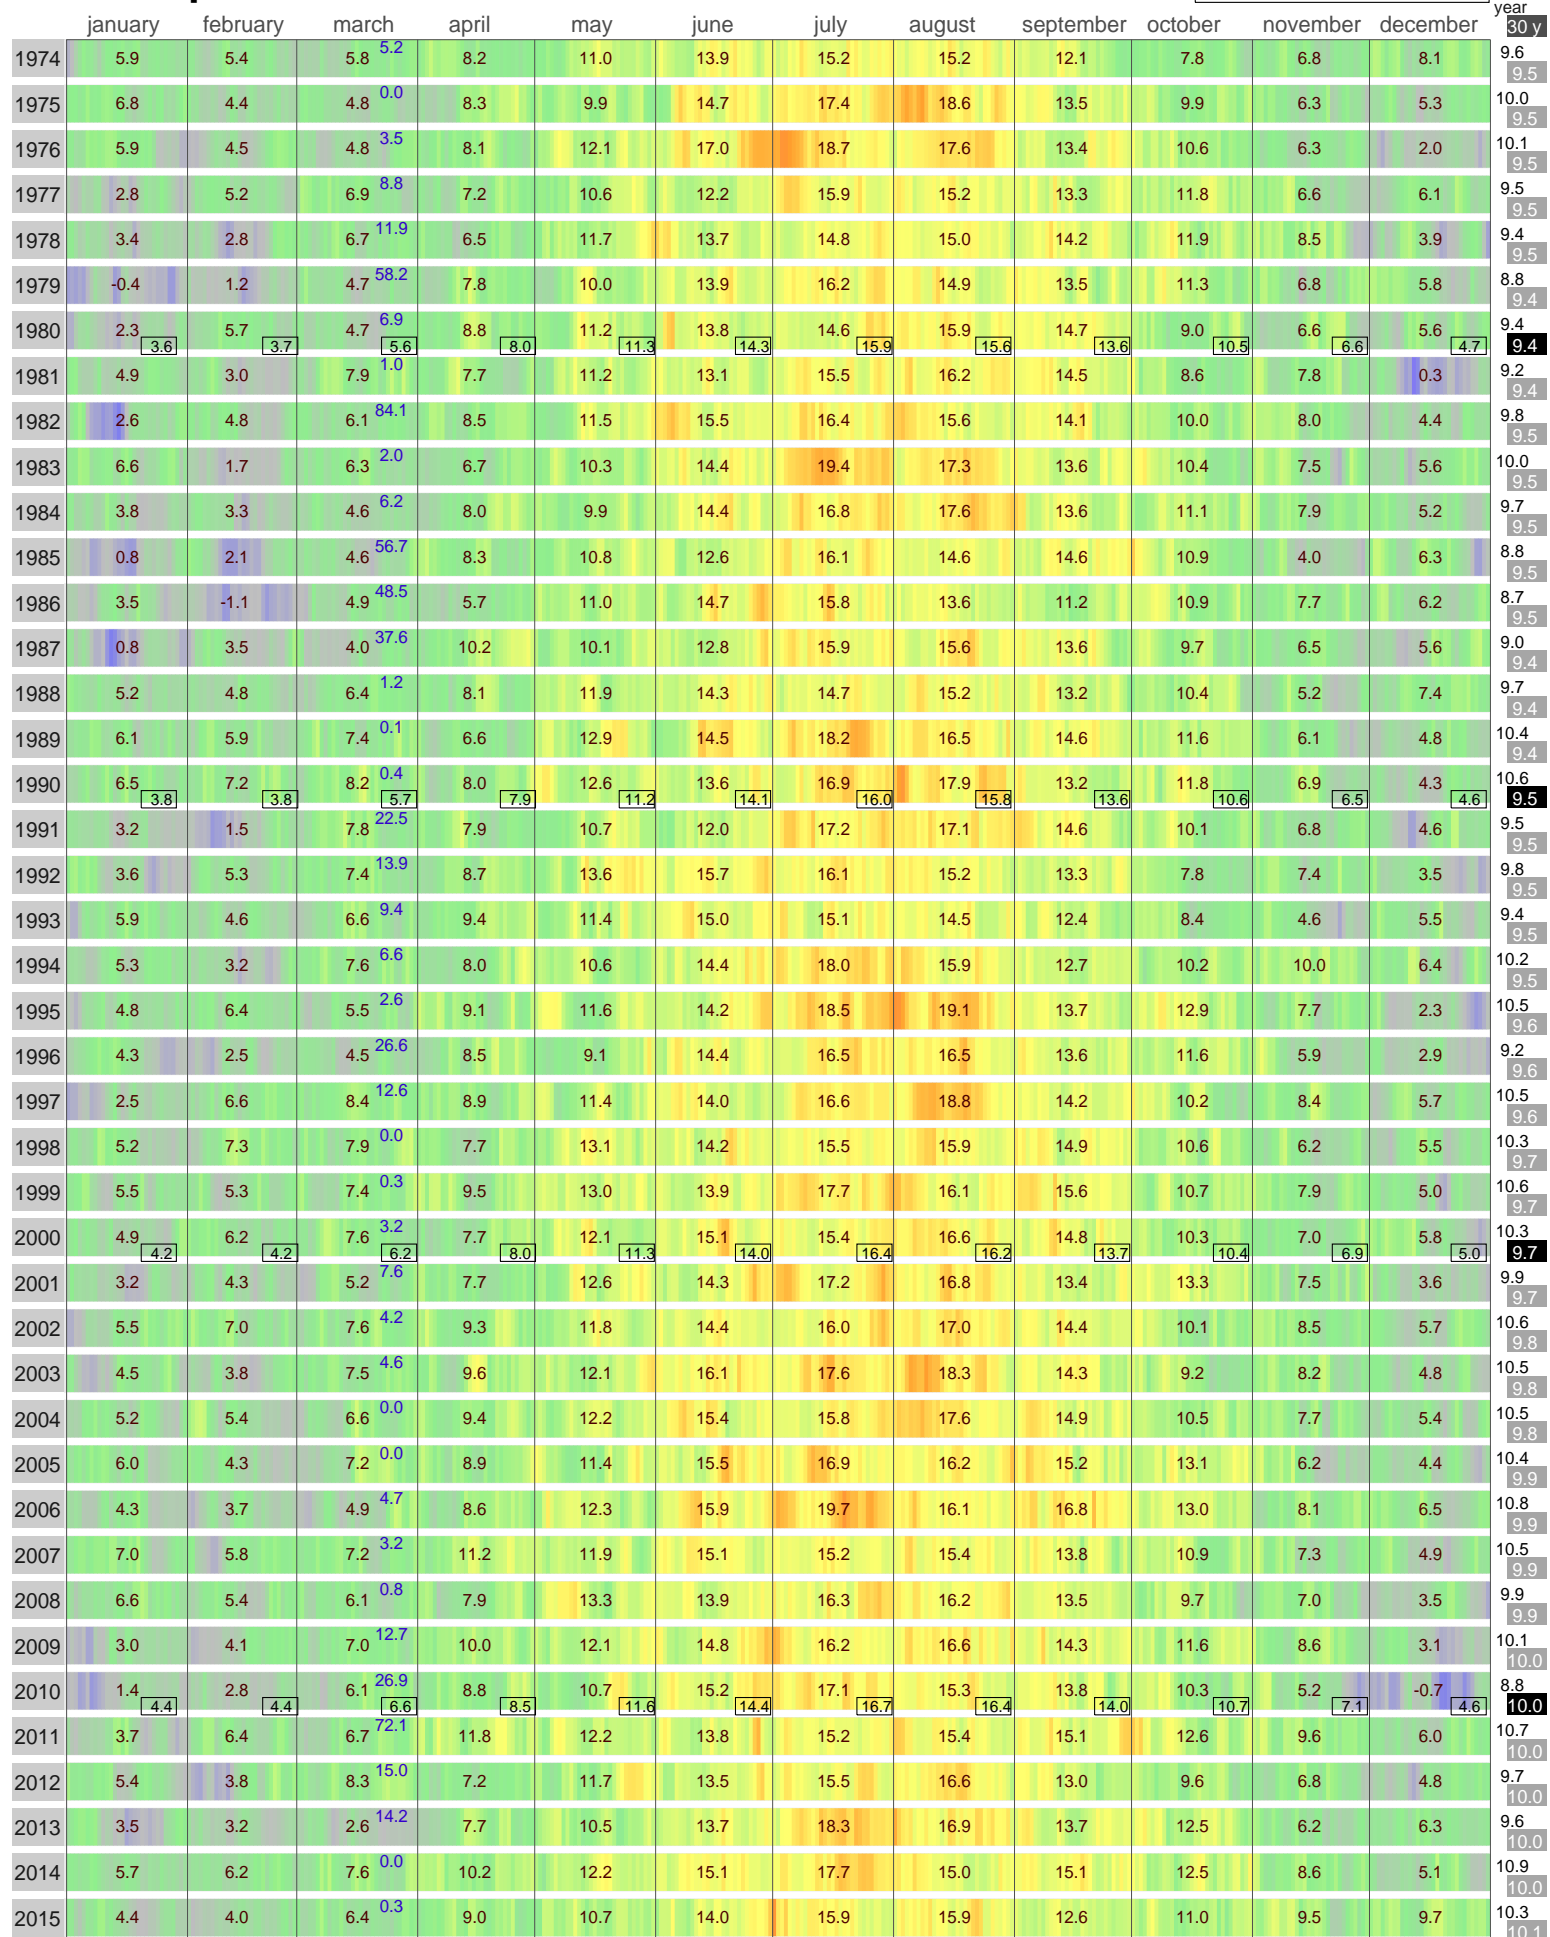

Mean Temperature

CET CENTRAL ENGLAND UNITED KINGDOM

ECA Id: Height: 52.42 N
257 78 m 1.83 E 

Hellmann Winter Number ↑

Validated data from source:
100897