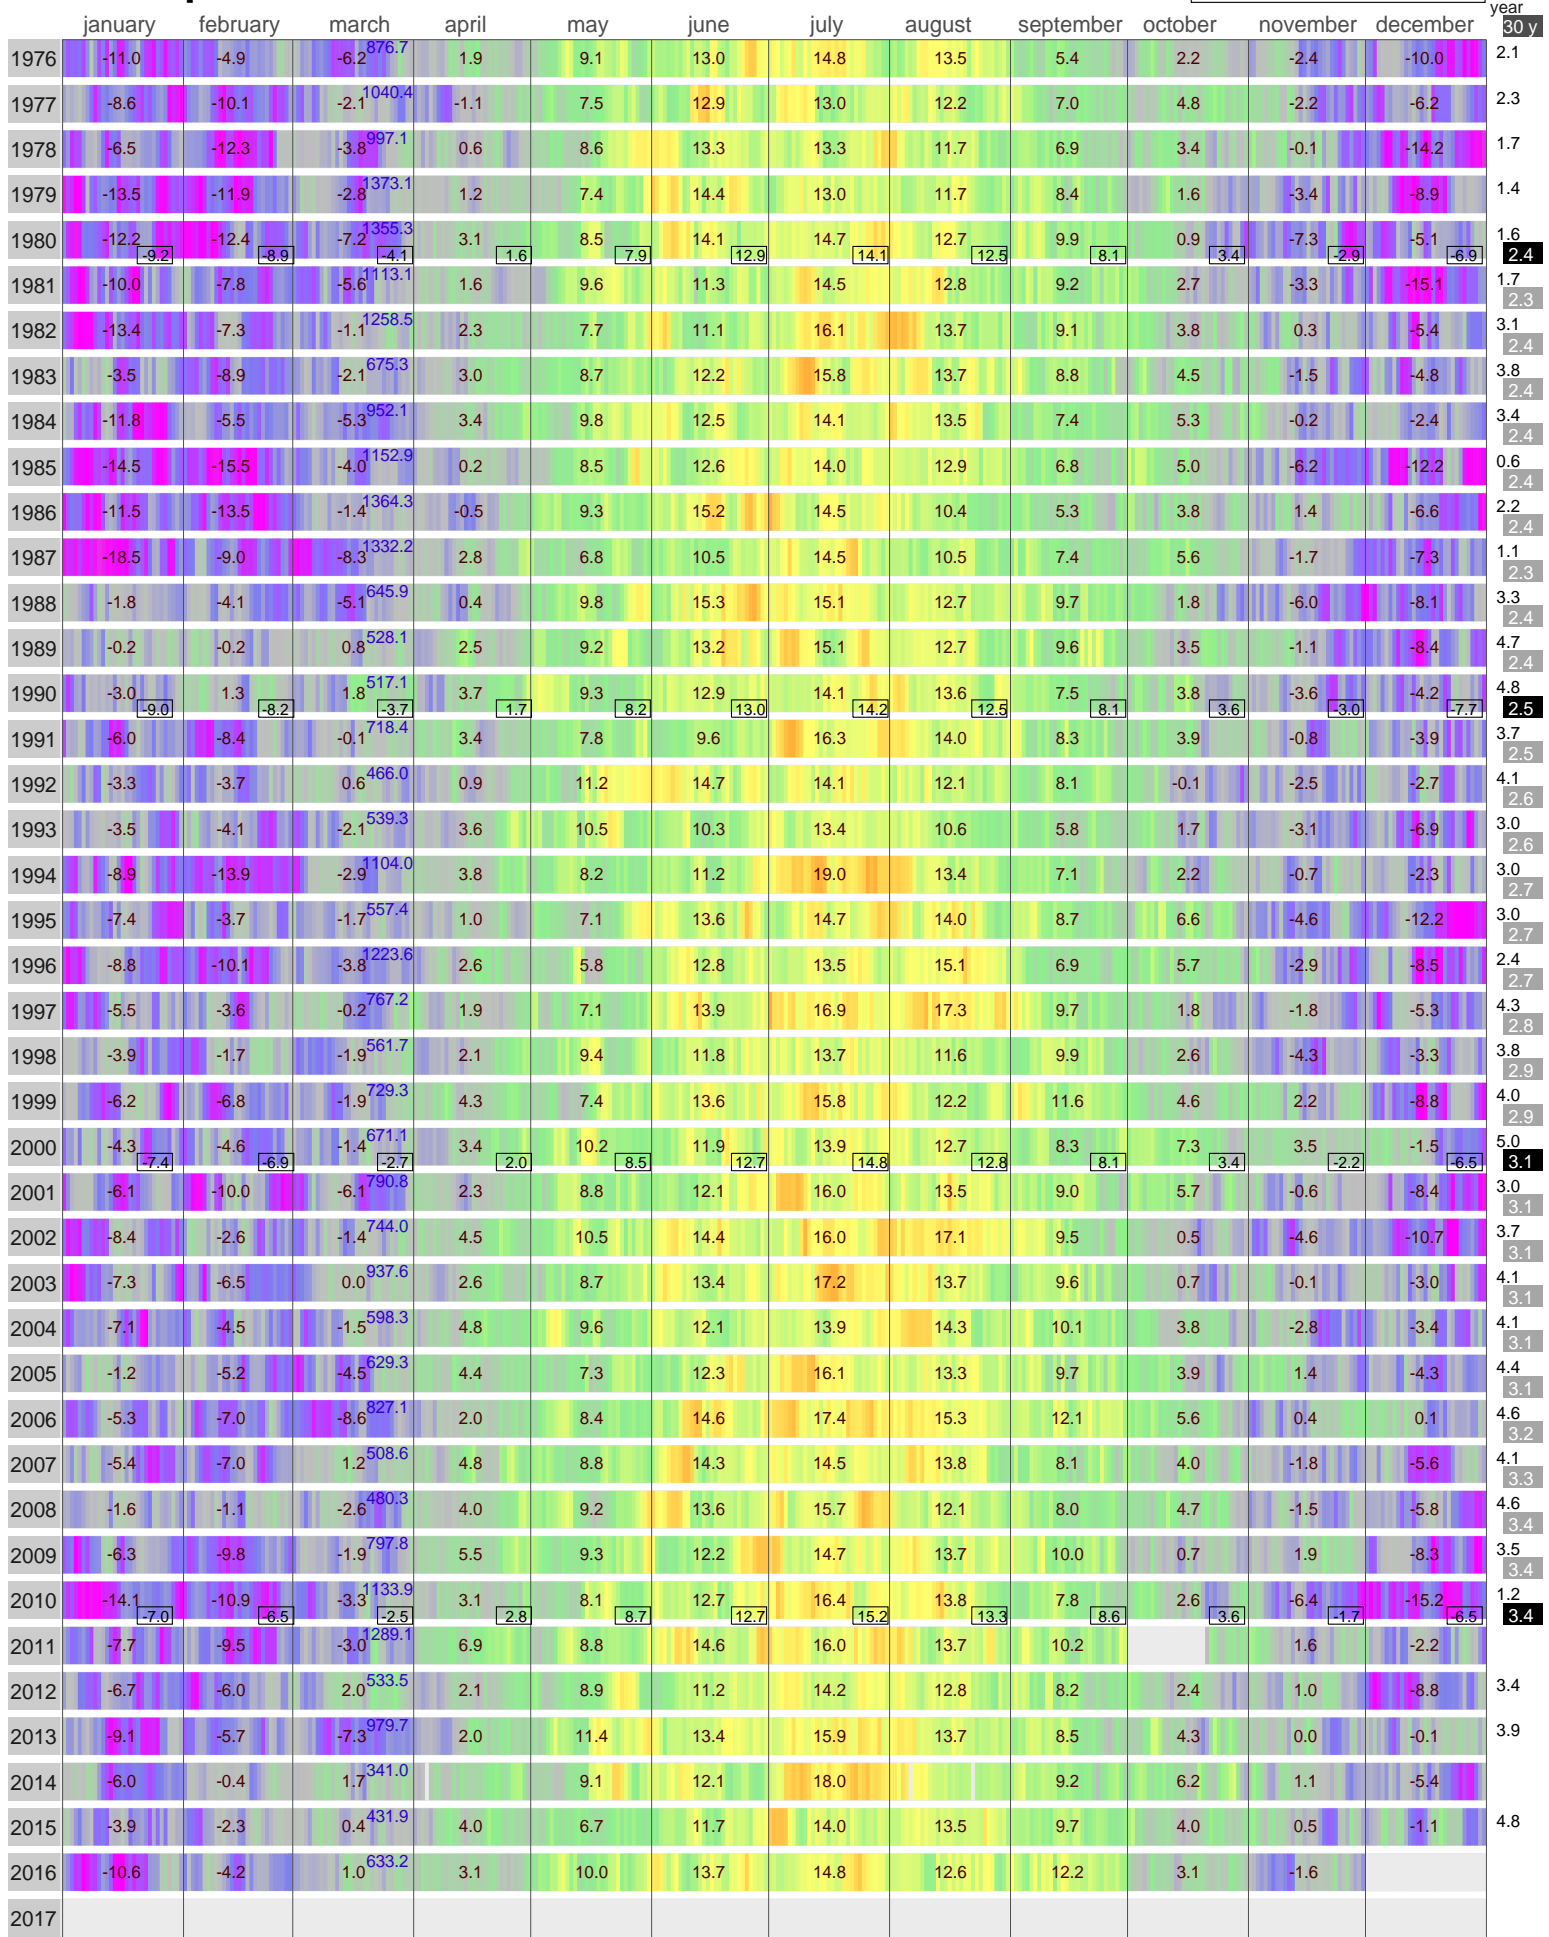

# Mean Temperature

MALUNG  
SWEDEN

ECA Id: Height: 60.68 N  
341 308 m 13.70 E 

Hellmann Winter Number ↑

Validated data from source:  
136449