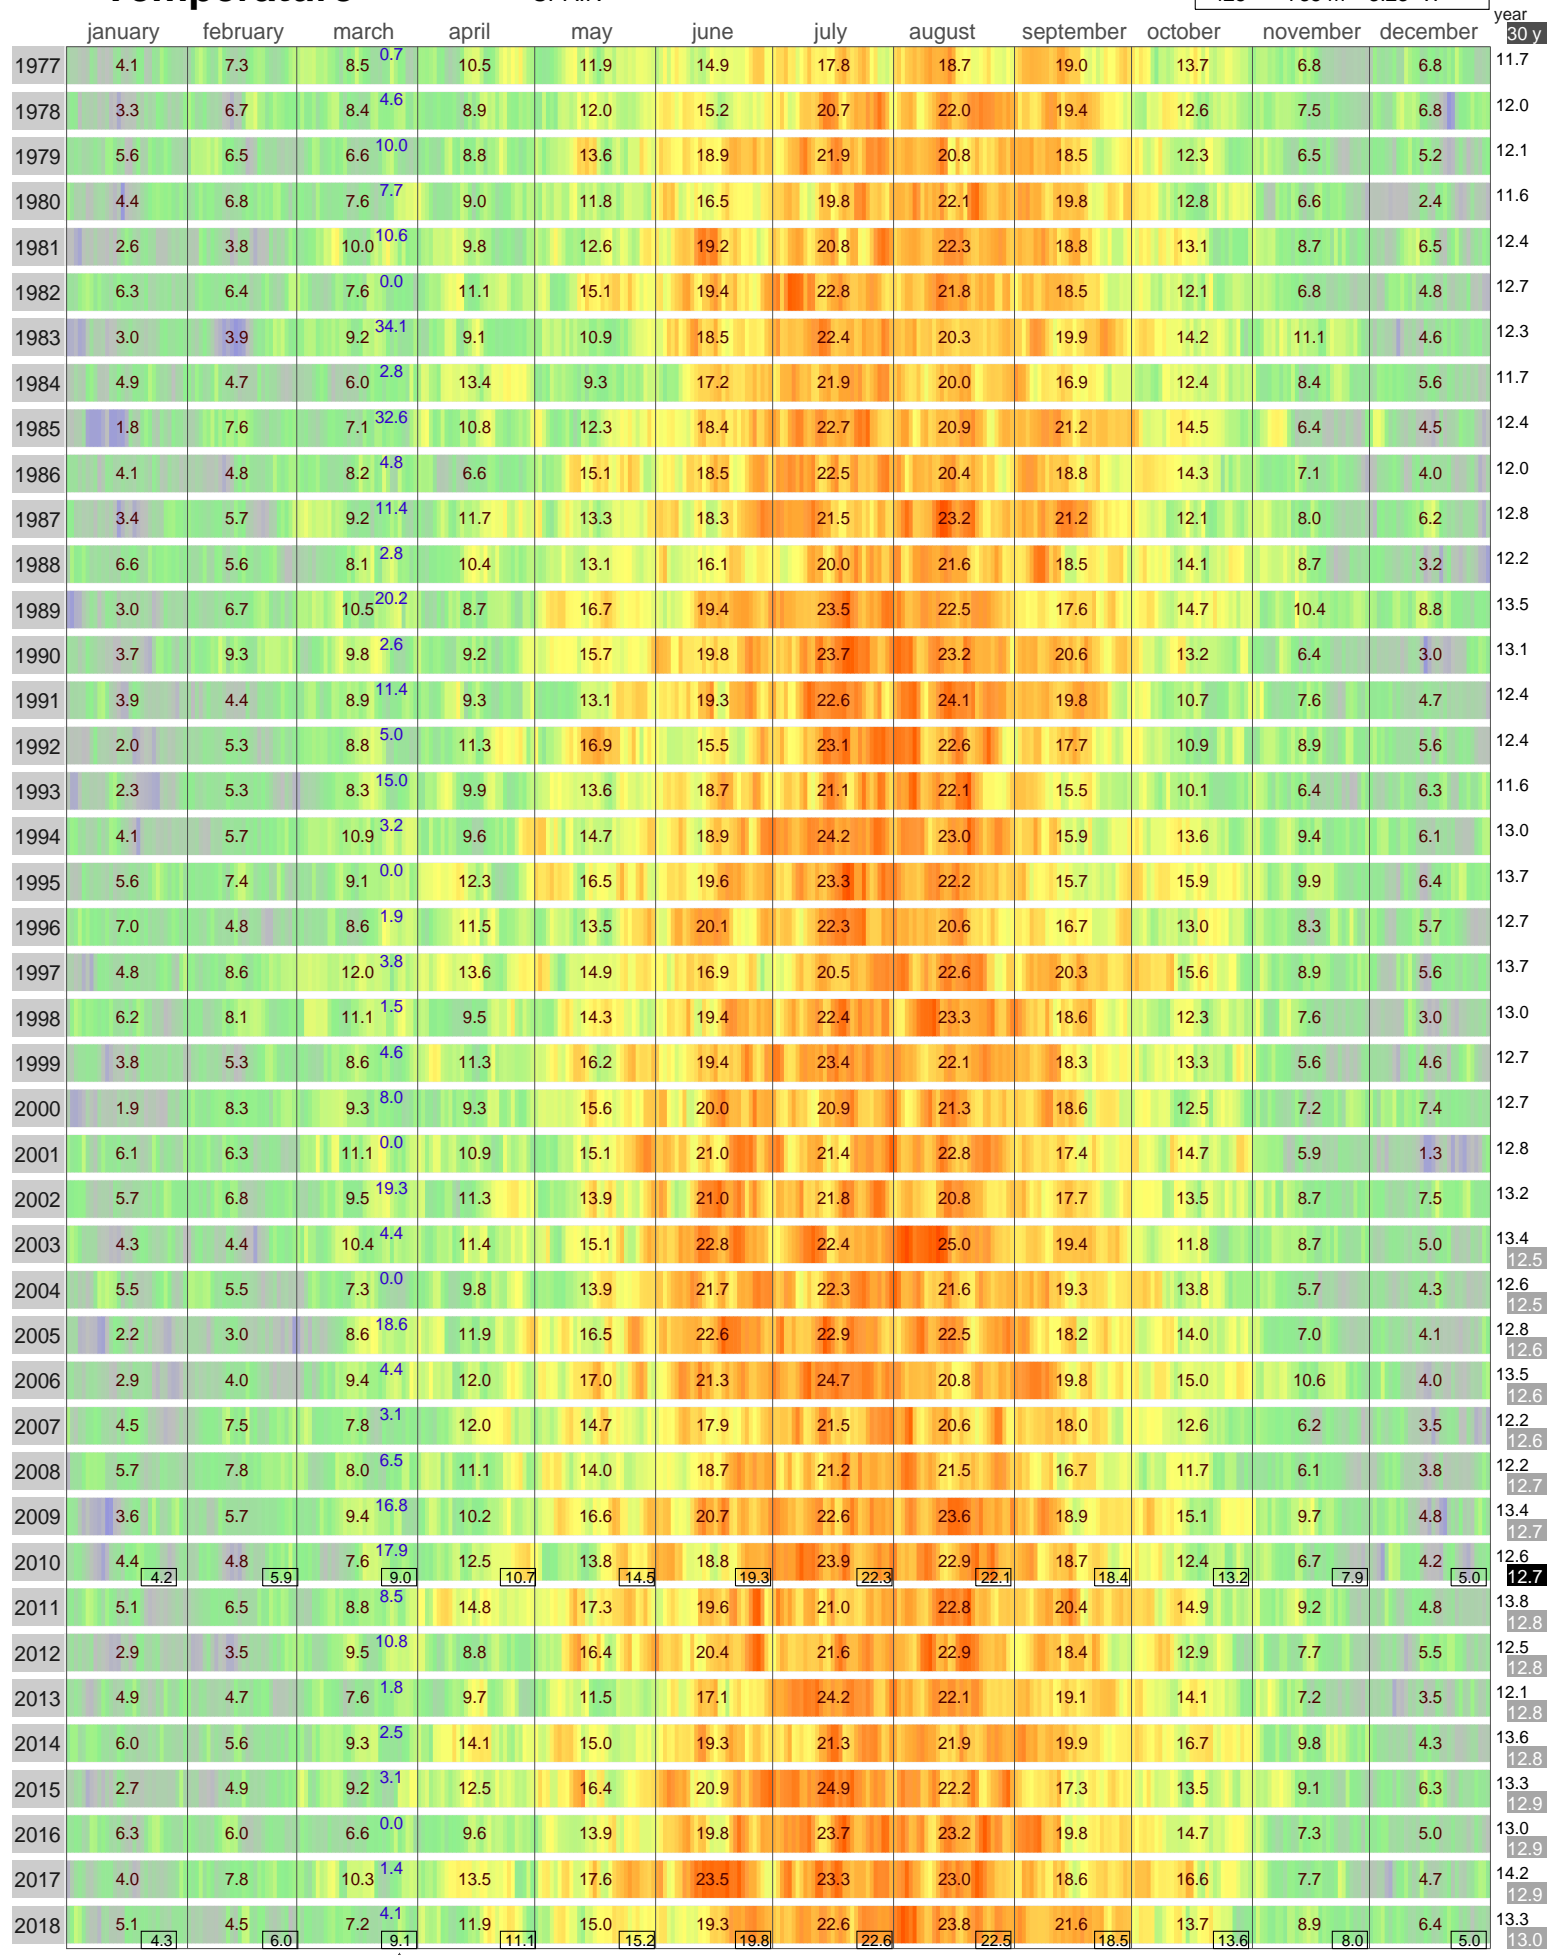

Mean Temperature

VALLADOLID
SPAIN

ECA Id: Height: 41.65 N
425 735 m 3.23 W 

Hellmann Winter Number ↑

Validated data from source:
120588