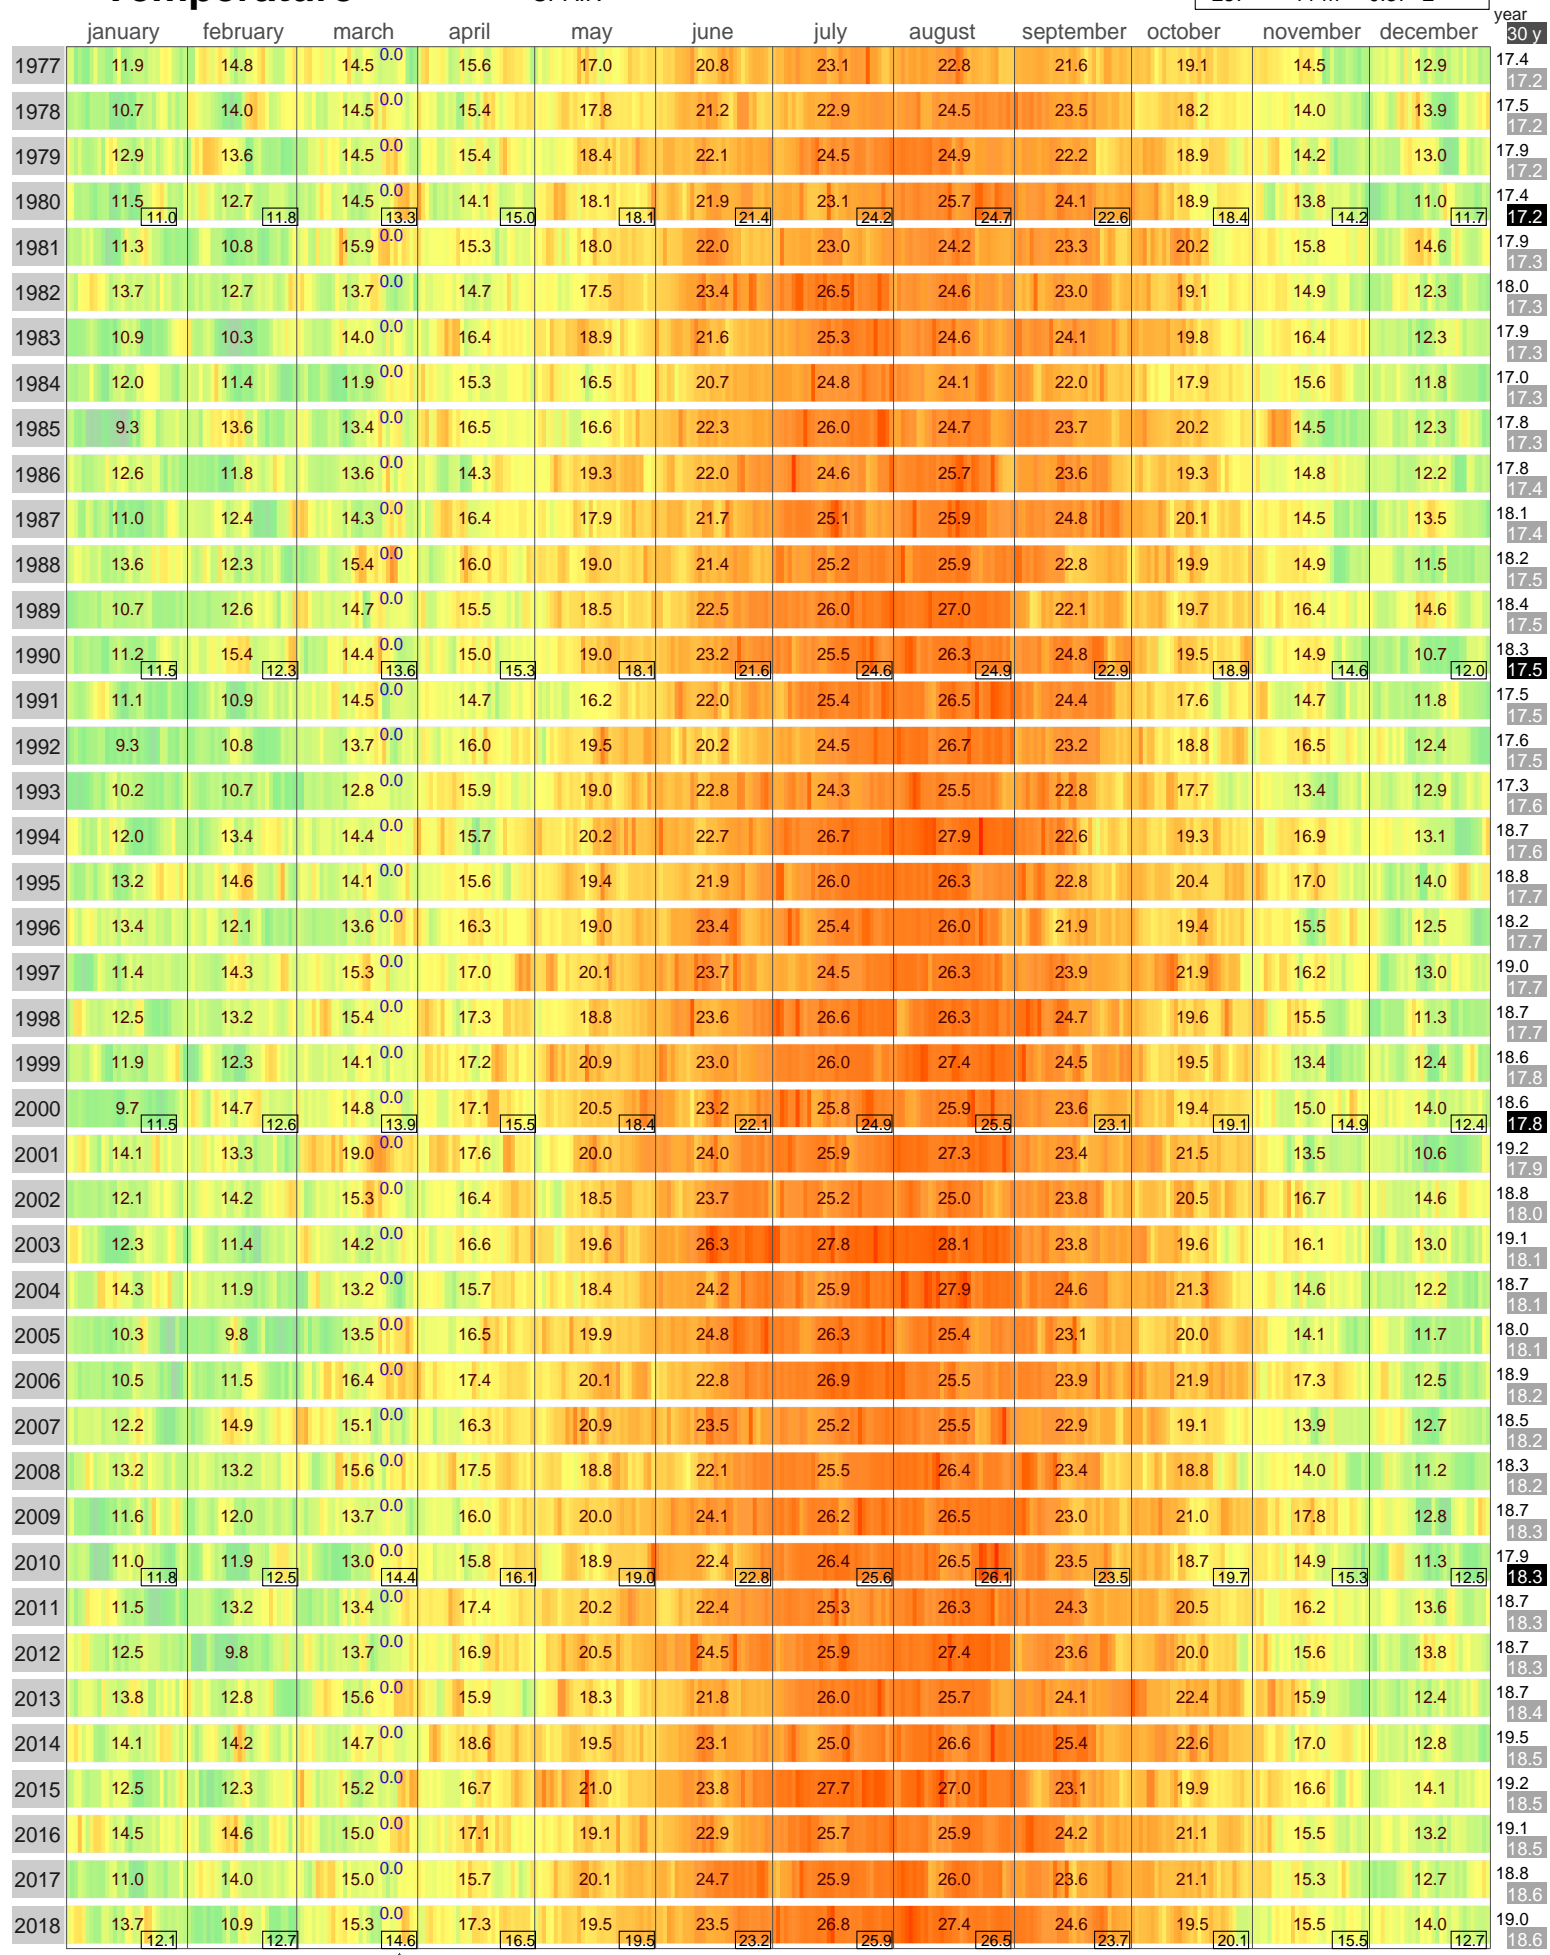

# Mean Temperature

VALENCIA  
SPAIN

ECA Id: 237 Height: 11 m 39.48 N 0.37 E 

Hellmann Winter Number  ↑

Validated data from source: 100885