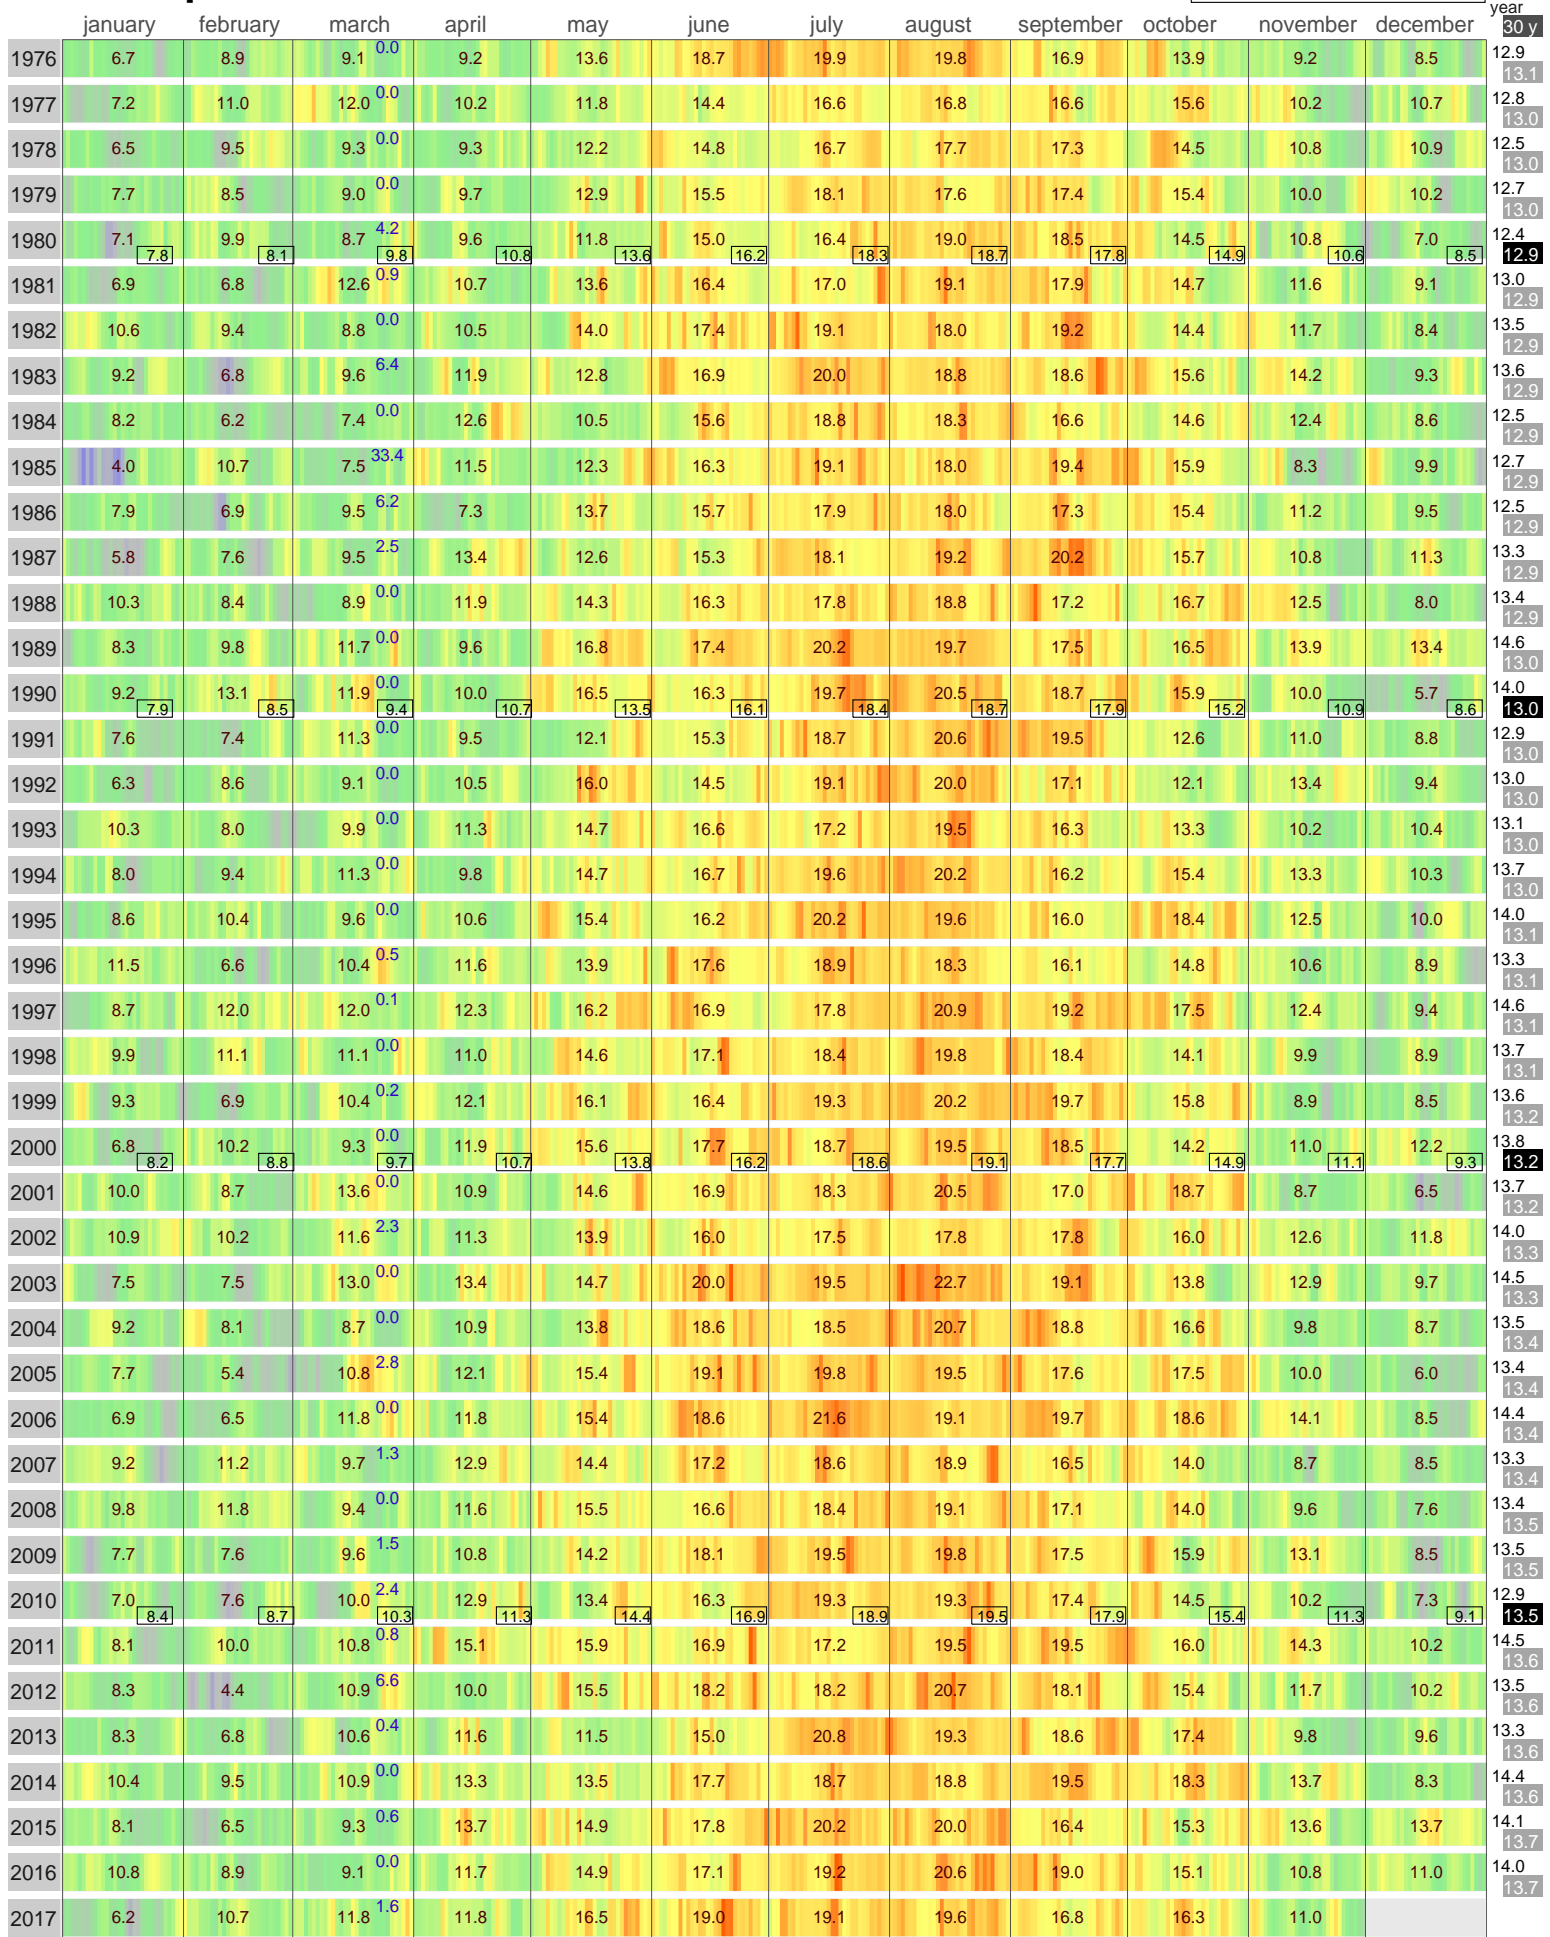

Mean Temperature

SAN SEBASTIAN - IGUELDO SPAIN

ECA Id: Height: 43.31 N
234 251 m 1.96 W 

Hellmann Winter Number ↑

Validated data from source:
100883