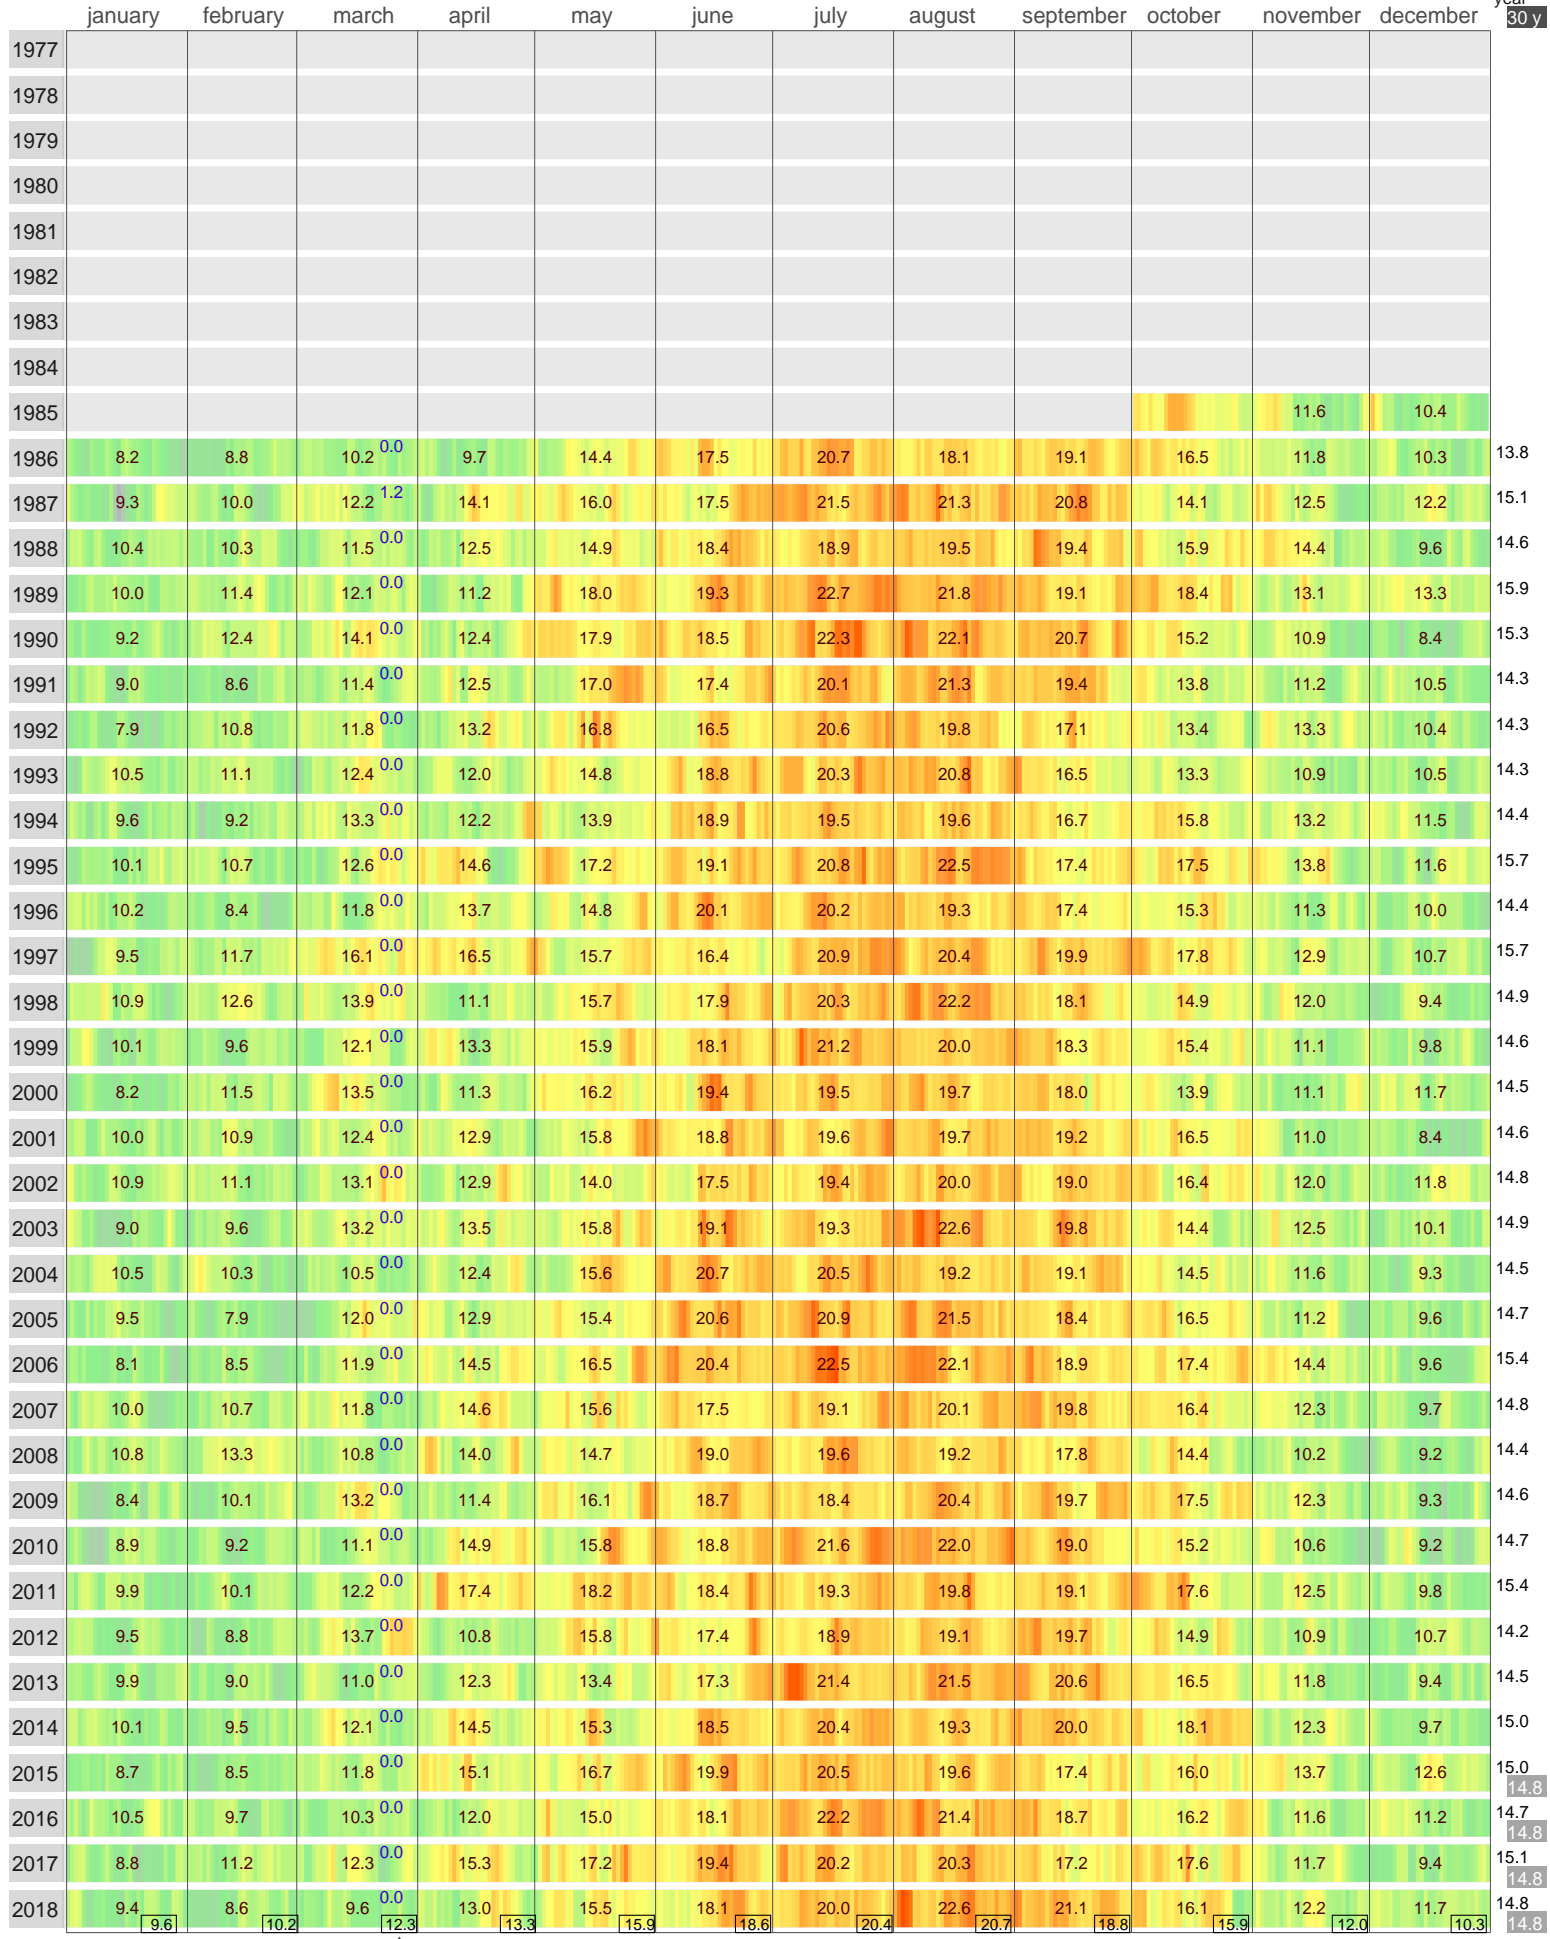

Mean Temperature

PONTEVEDRA
SPAIN

ECA Id: 3954 Height: 108 m
42.44 N 7.38 W 

year
30 y

Hellmann Winter Number 
Validated data from source: 120390