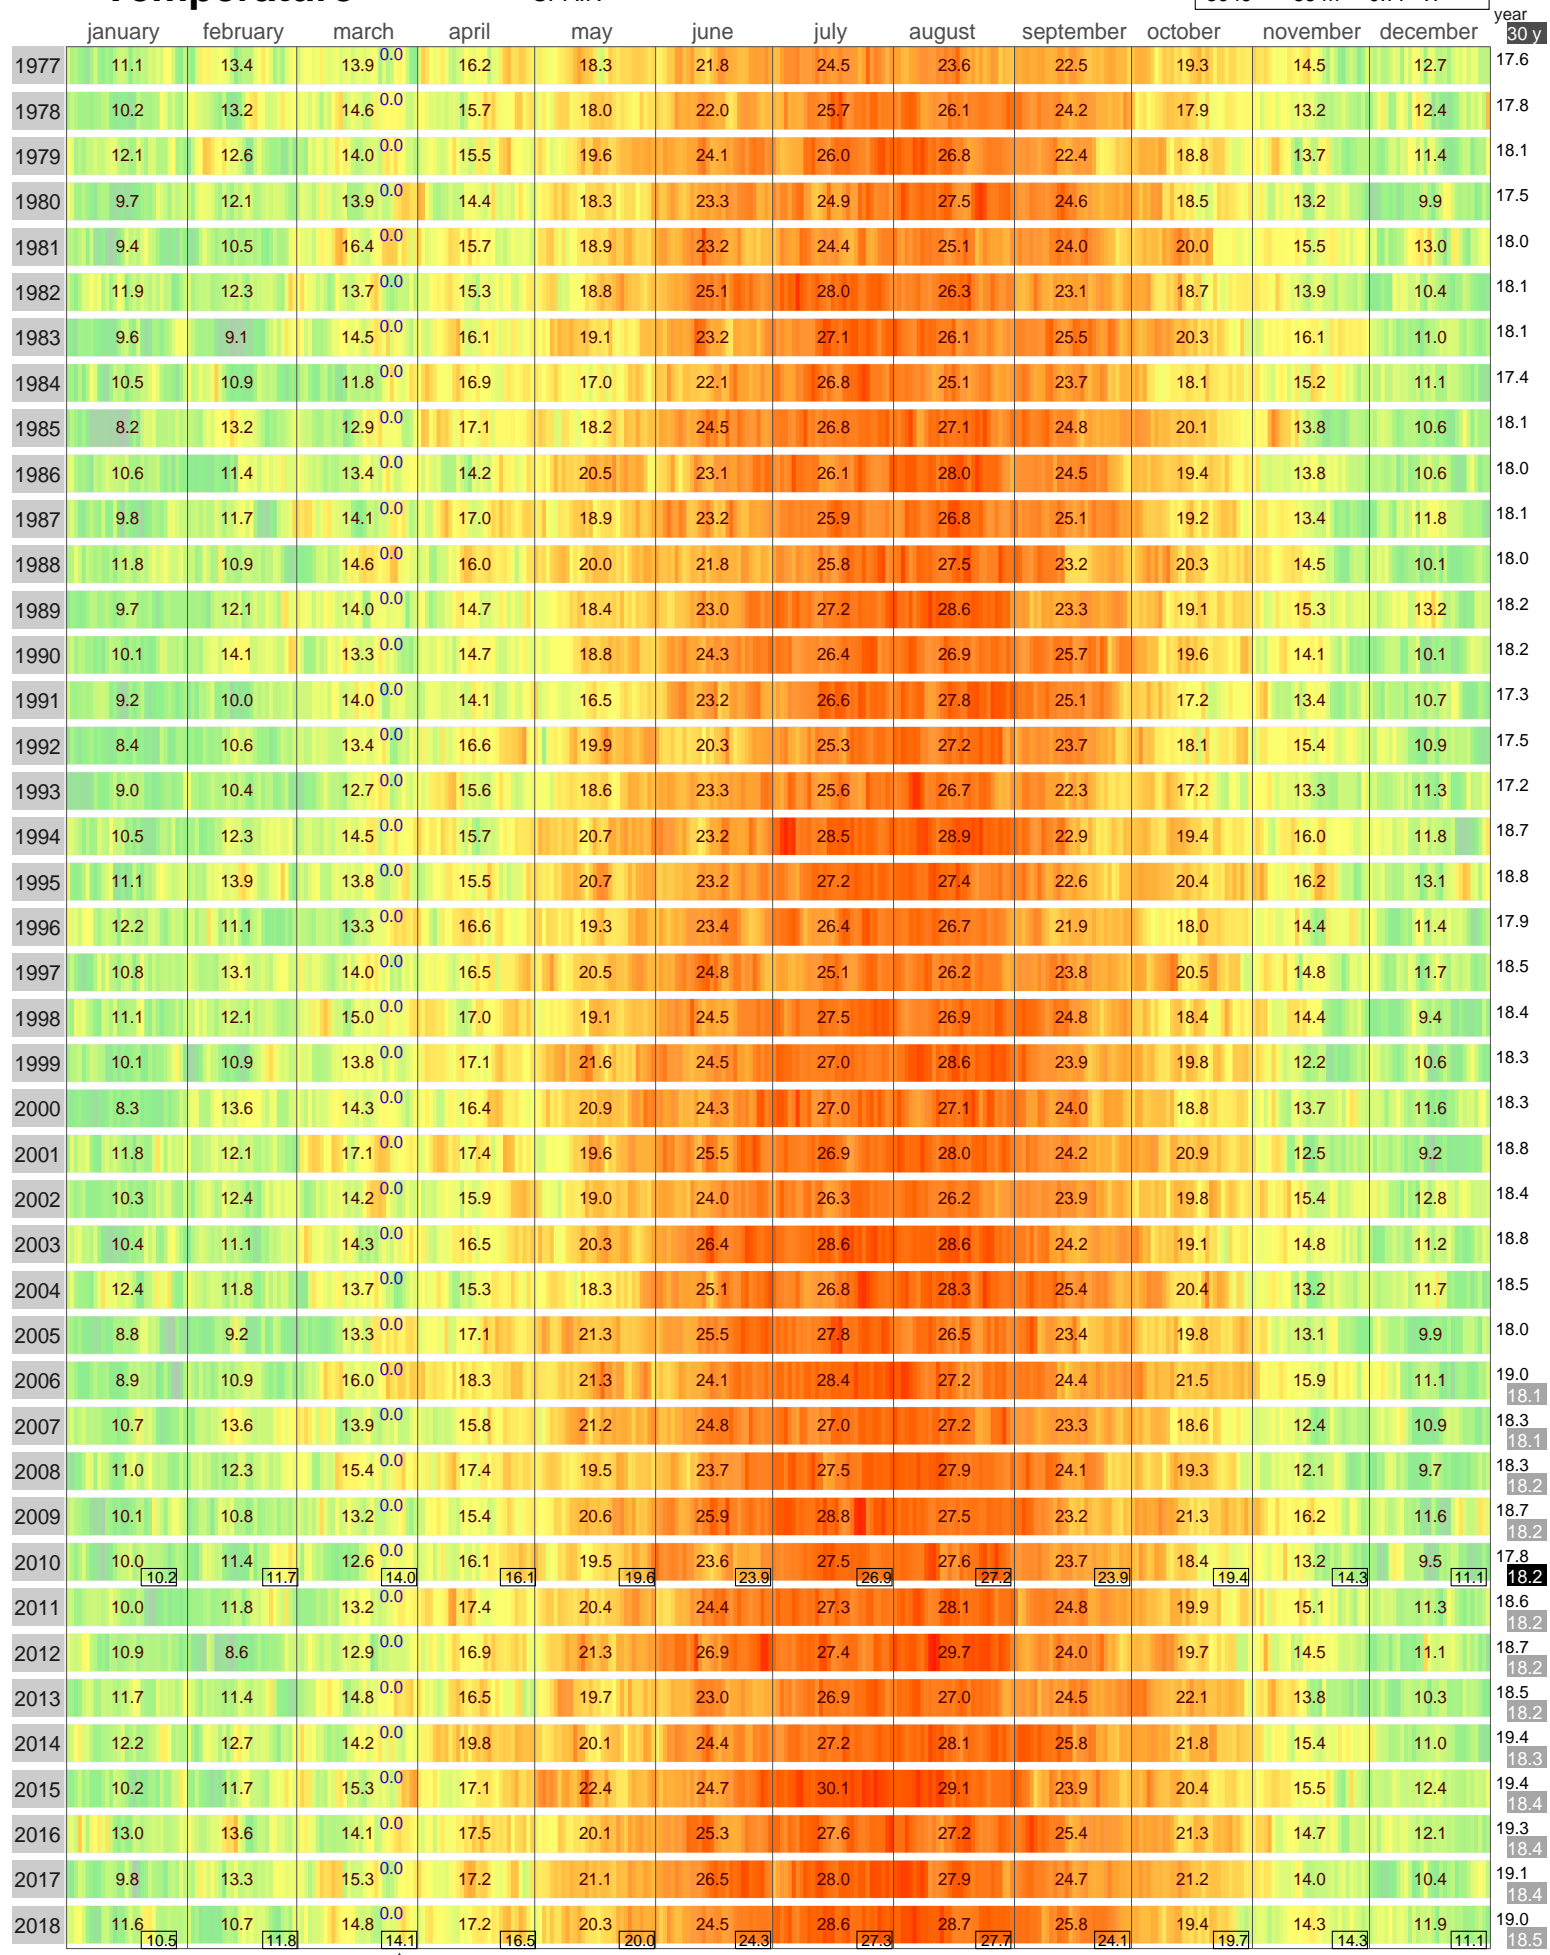

# Mean Temperature

## MURCIA-ALCANTARILLA SPAIN

ECA Id: 3949 Height: 37.96 N 0.77 W 

Hellmann Winter Number ↑

Validated data from source:  
120327

Background color: daily mean temperature °C