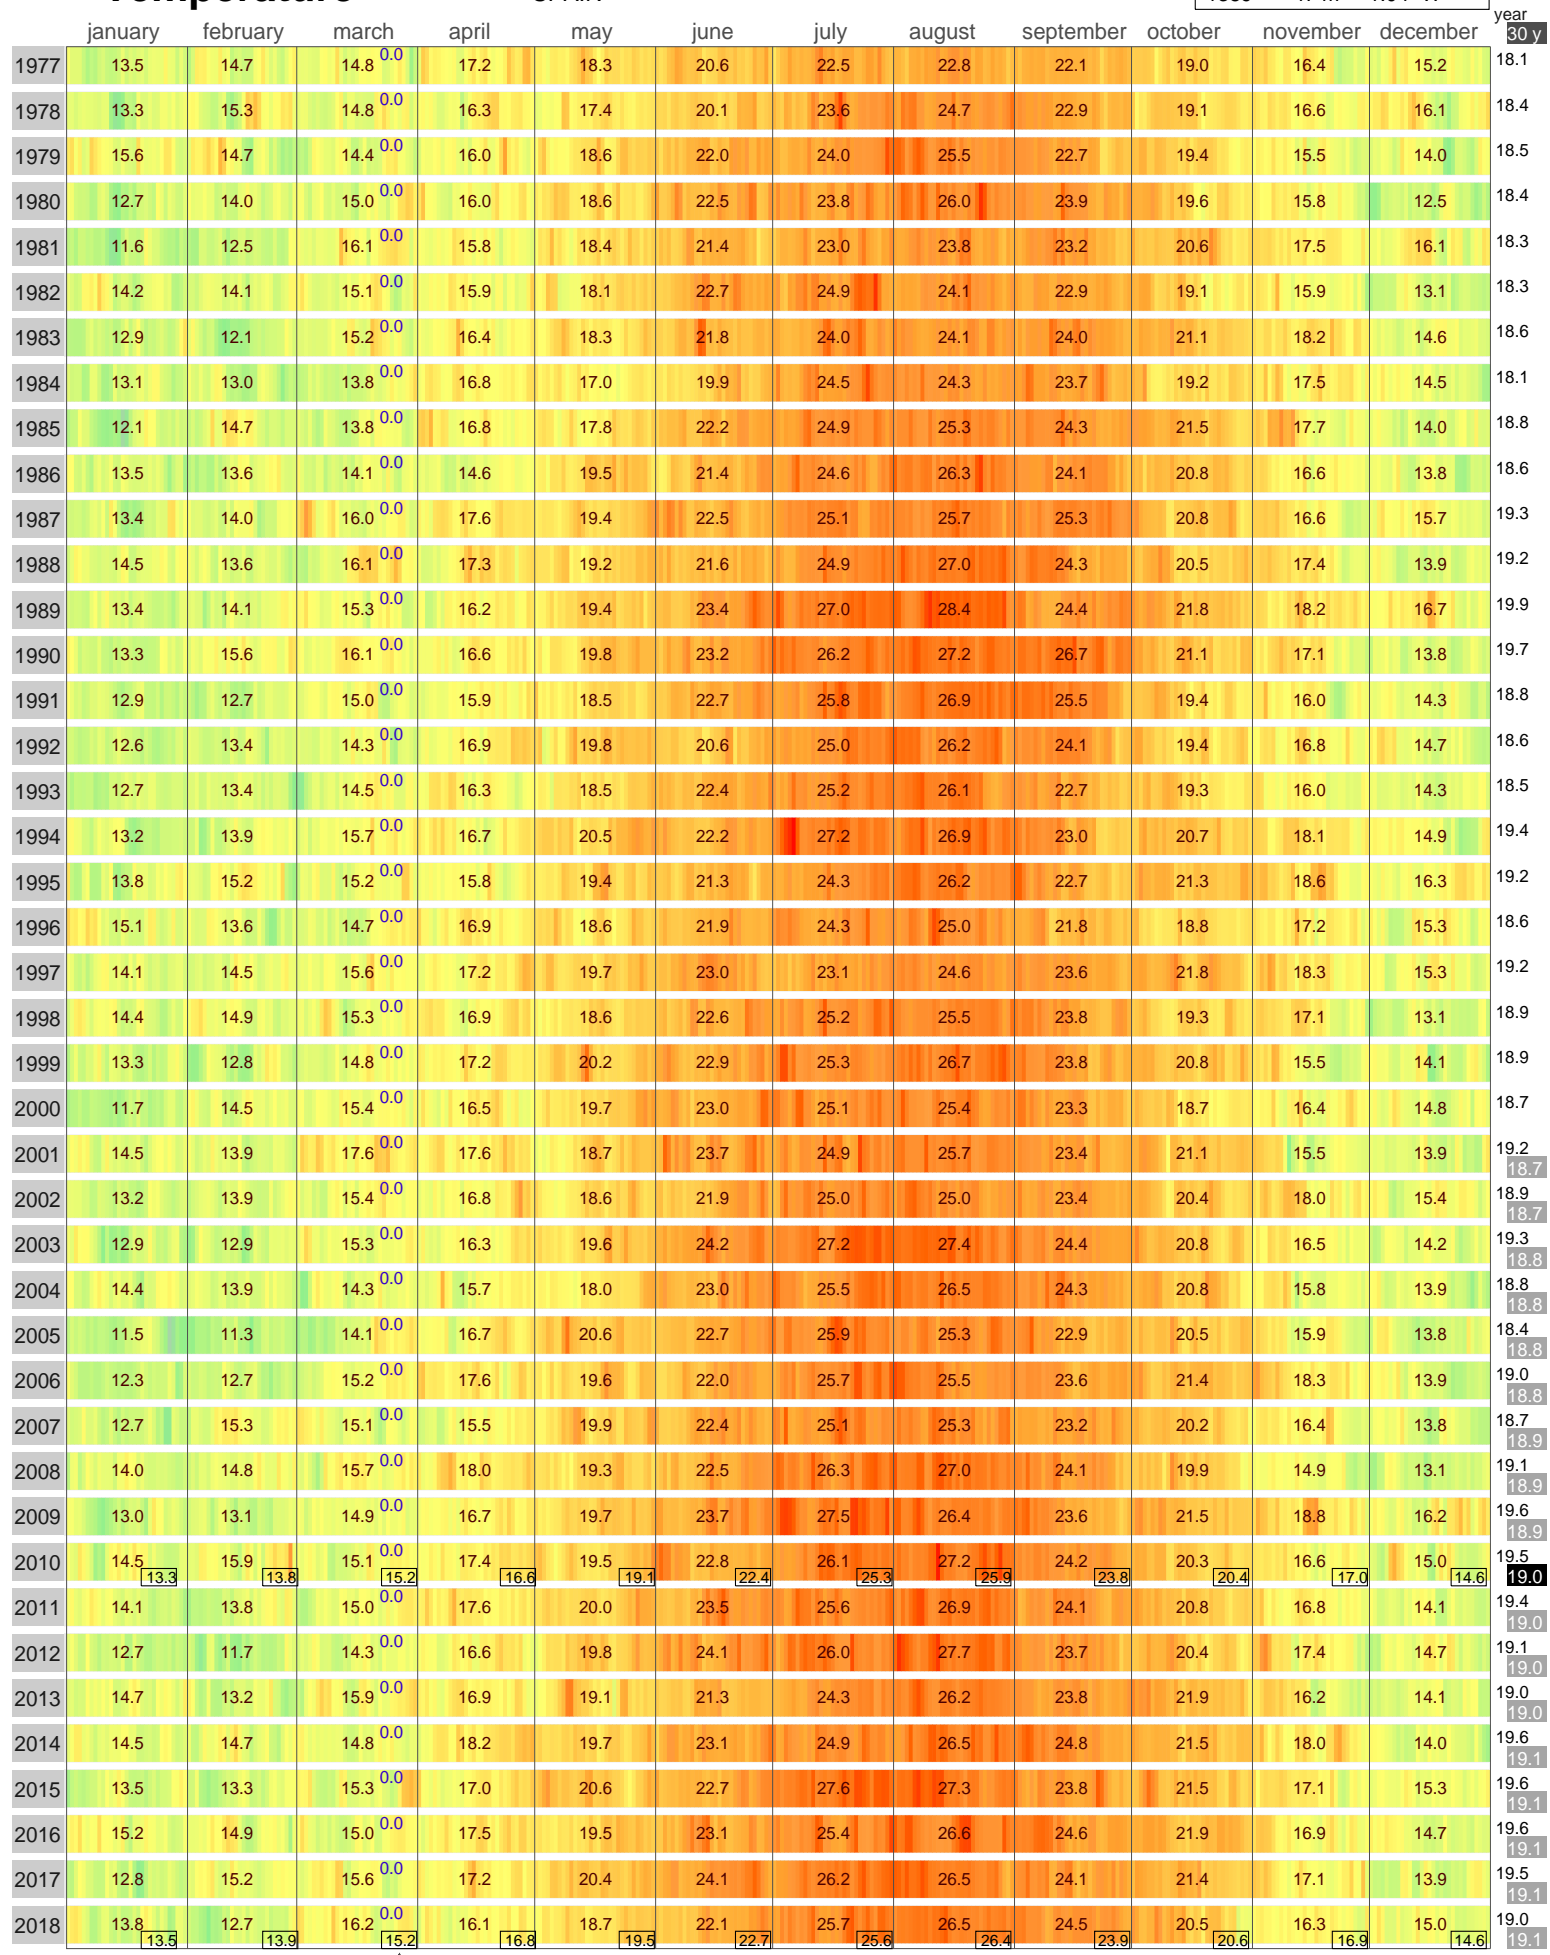

Mean Temperature

MELILLA
SPAIN

ECA Id: 1389 Height: 47 m
35.28 N 1.04 W 

Hellmann Winter Number ↑

Validated data from source:
120309