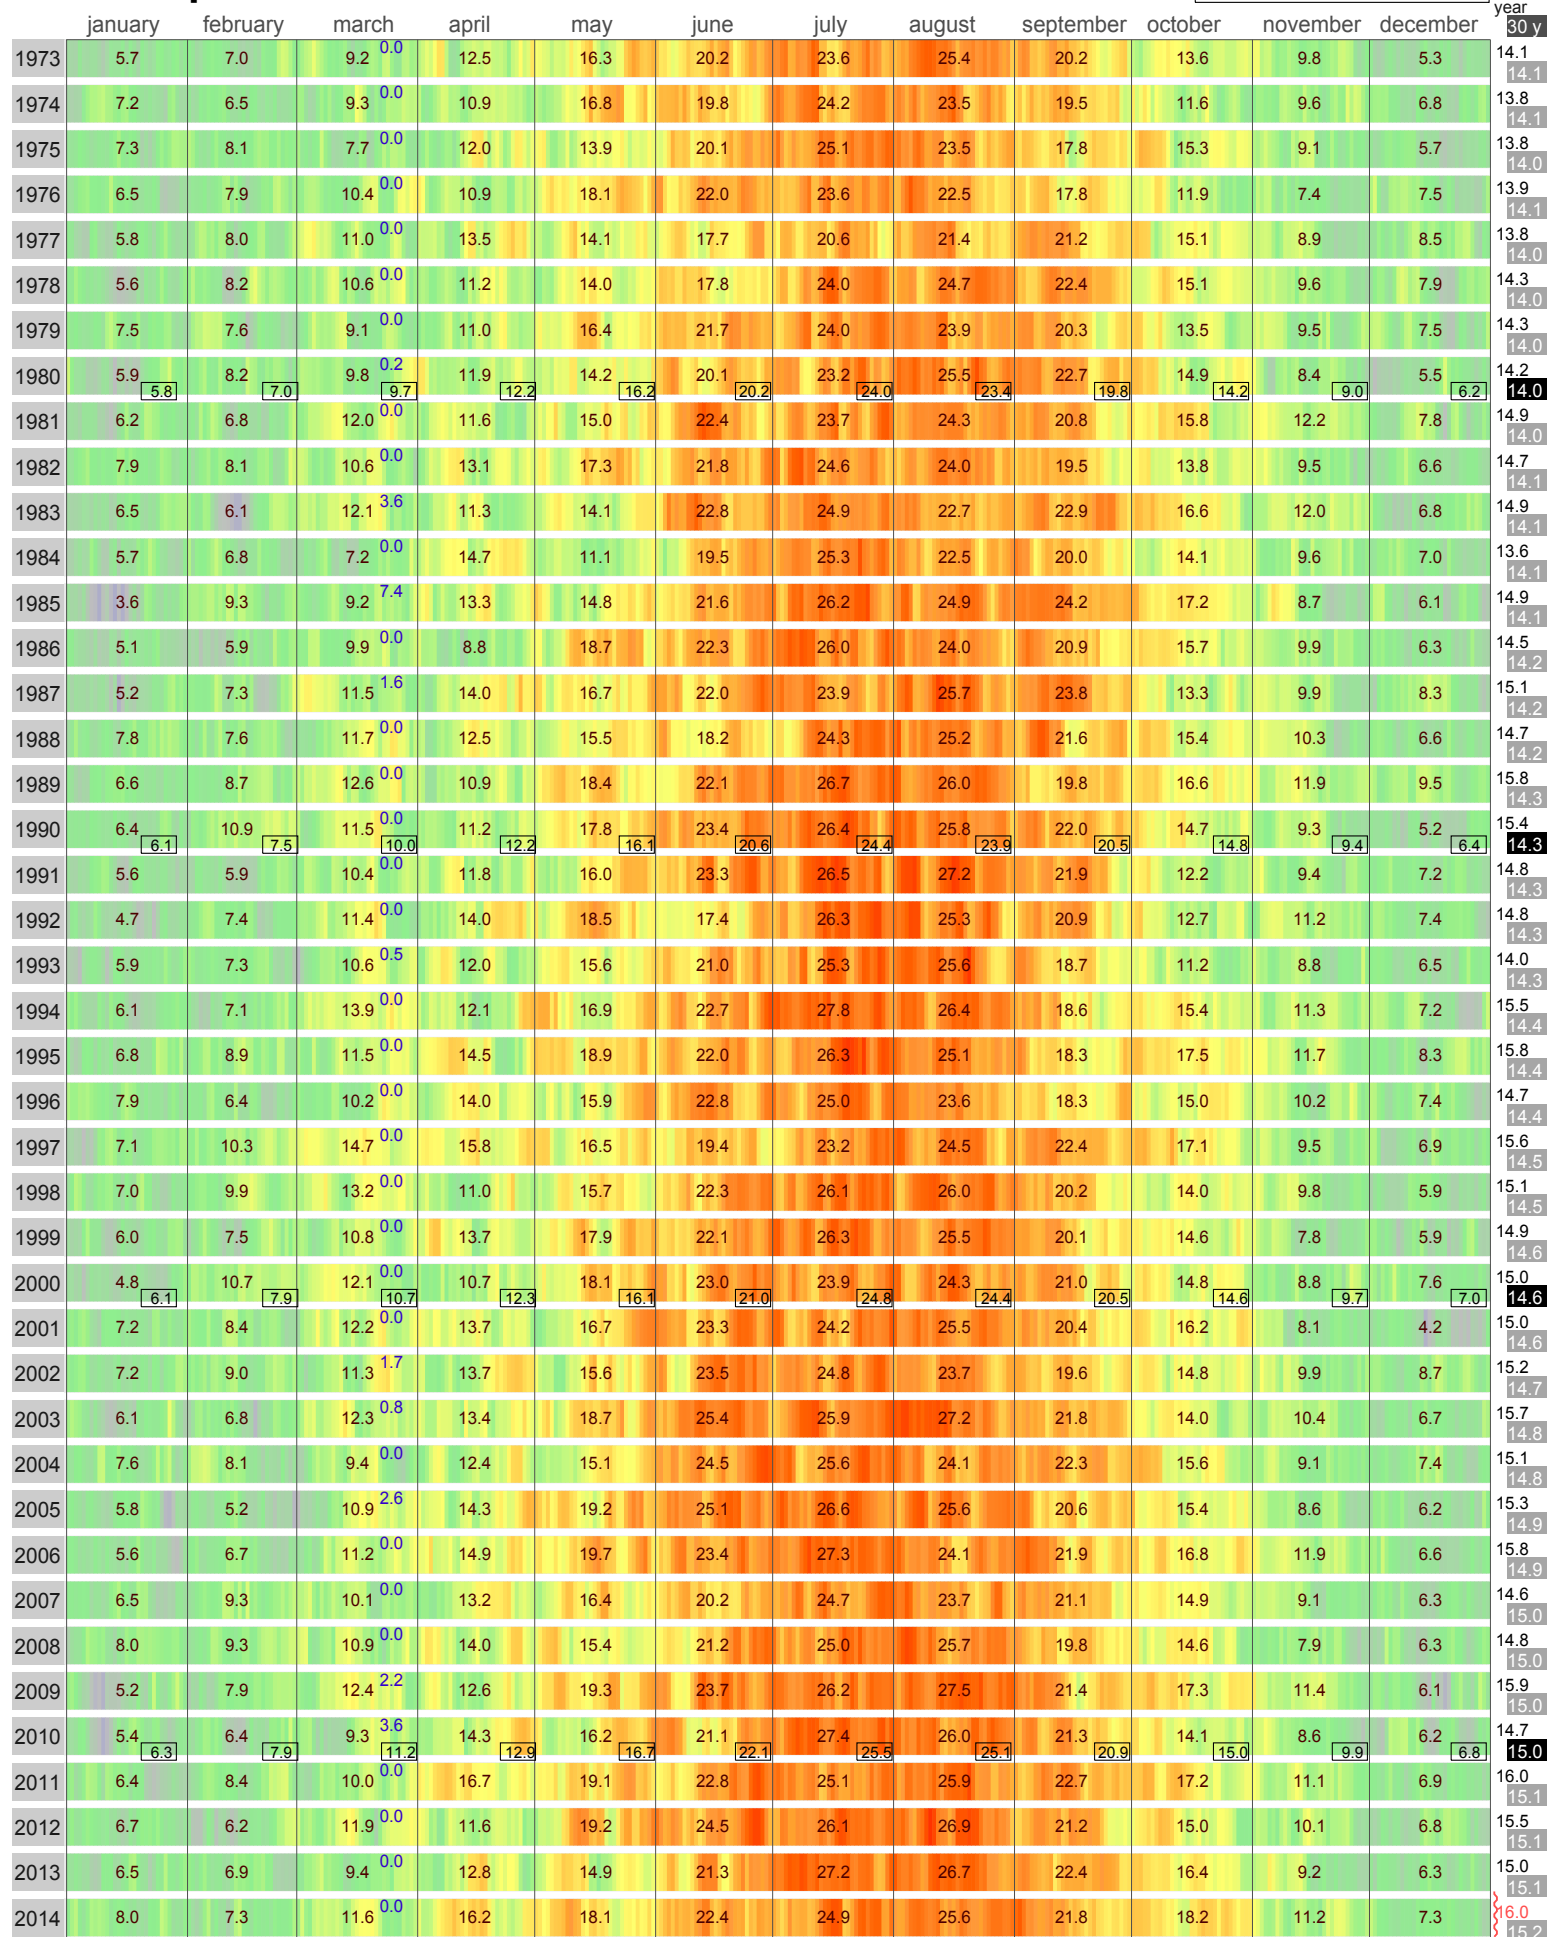

# Mean Temperature

MADRID  
SPAIN

ECA Id: Height: 40.41 N  
230 667 m 3.68 W 

Hellmann Winter Number ↑

Validated data from source(s):  
101000120282

Data updated with 'synoptical message from GTS' (non-validated)

Original source: [Agencia Estatal de Meteorología AEMET](http://www.aemet.es)

Blended and updated data taken from <http://www.ecad.eu>. See website for details about blending.

Calculation and Graphics: © Bart Vreeken, LogboekWeer.nl