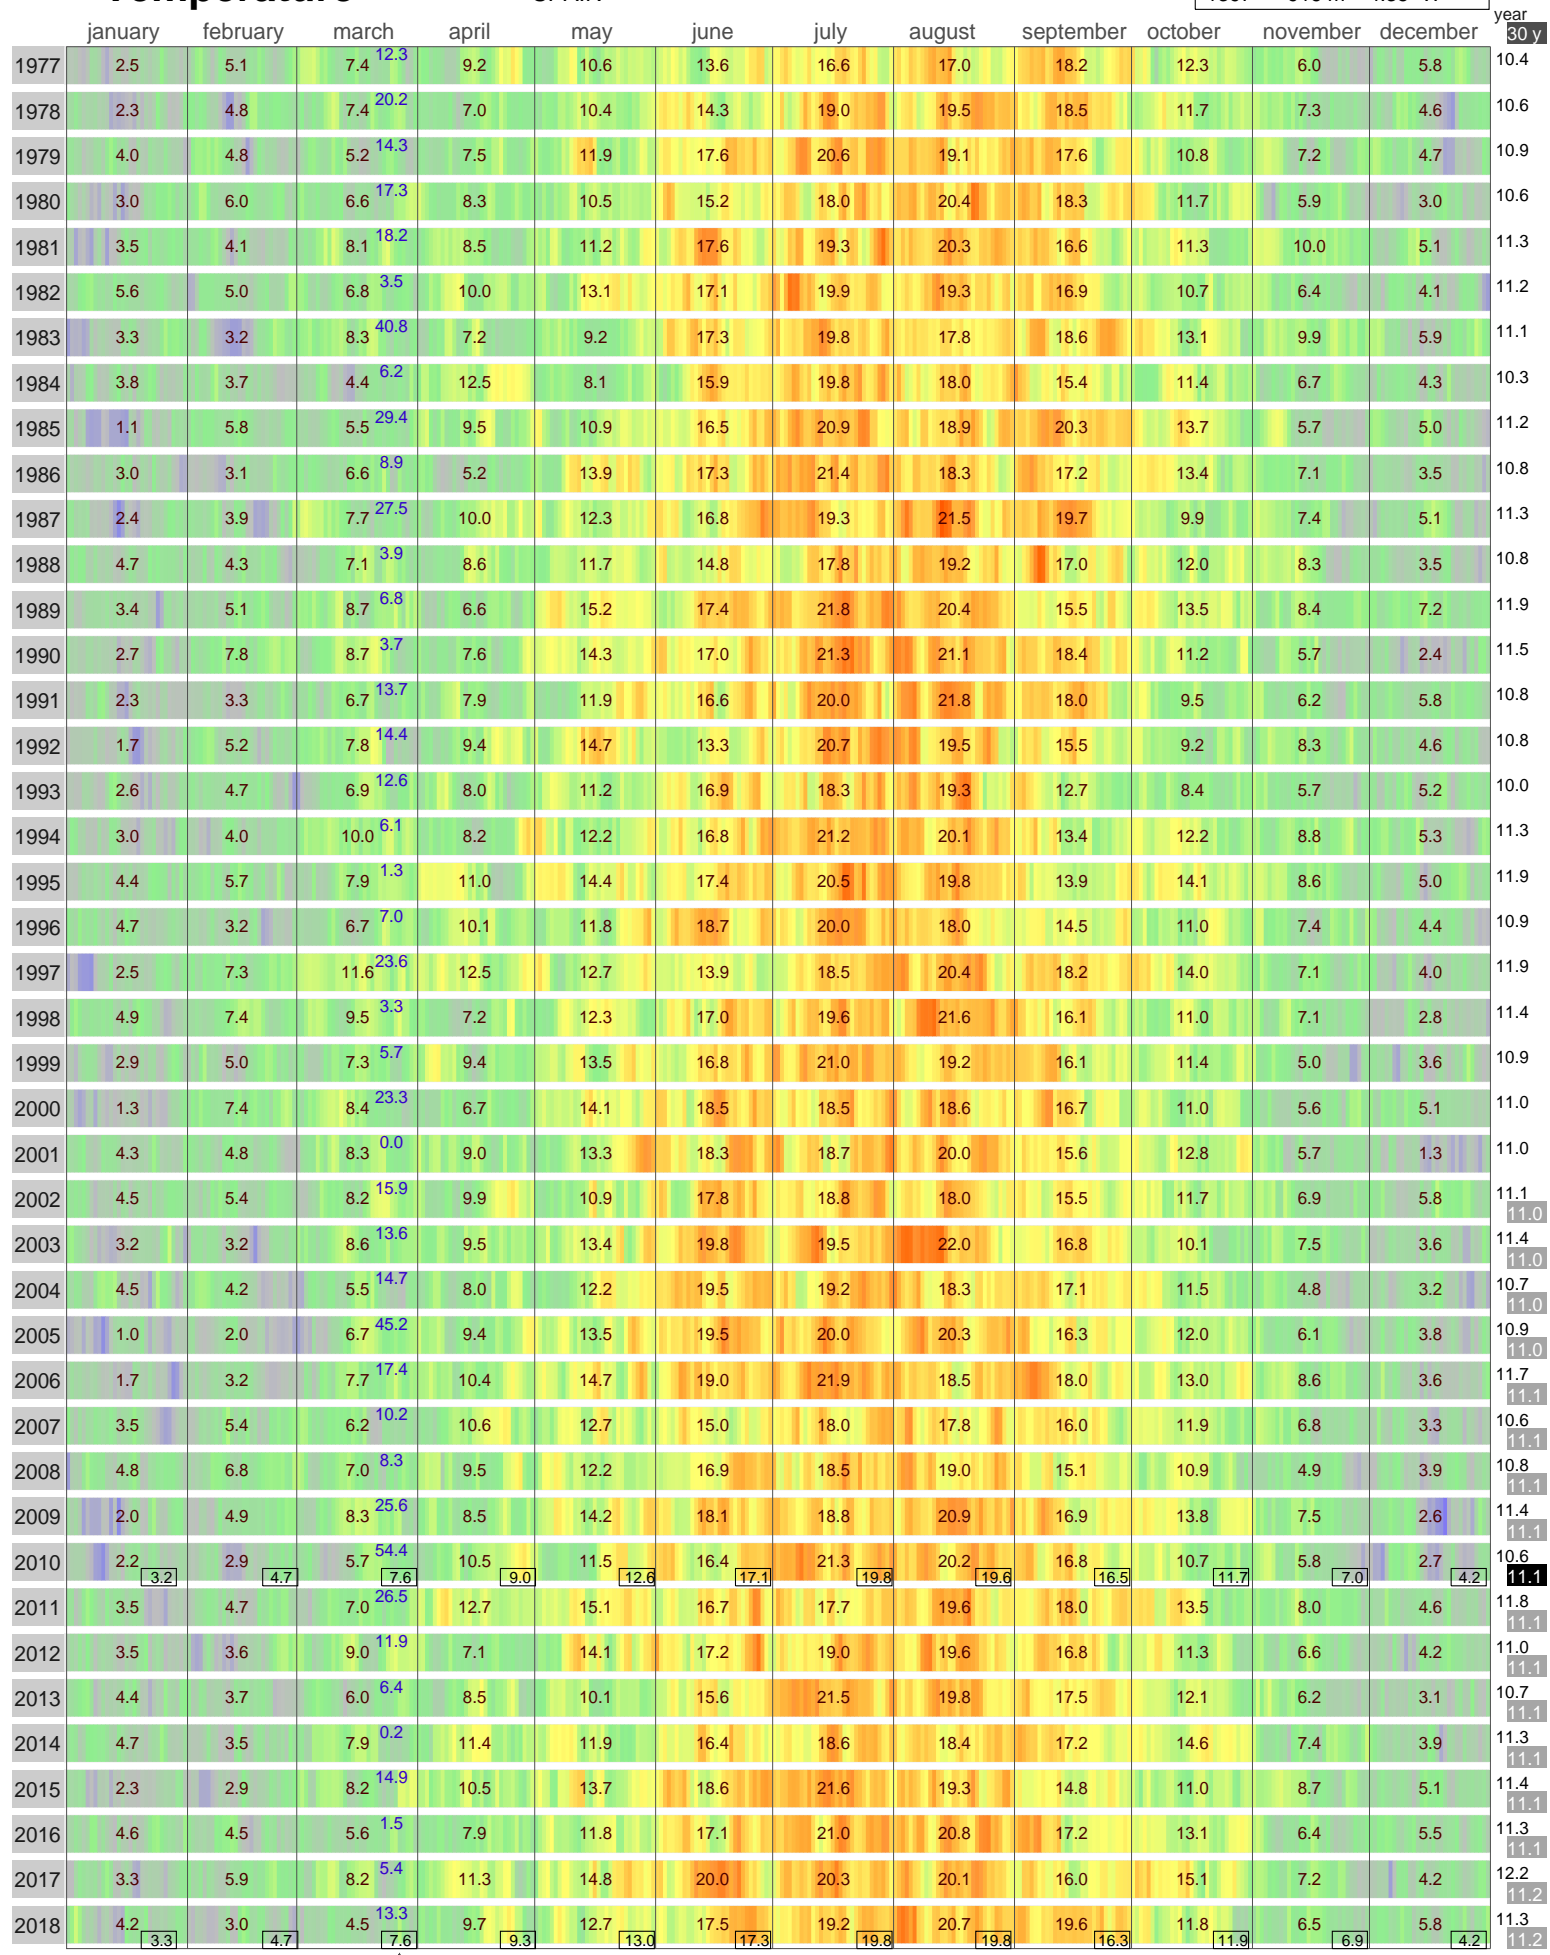

Mean Temperature

LEON VIRGEN DEL CAMINO SPAIN

ECA Id: 1397 Height: 42.59 N
916 m 4.35 W 

Hellmann Winter Number 

Validated data from source:
120219