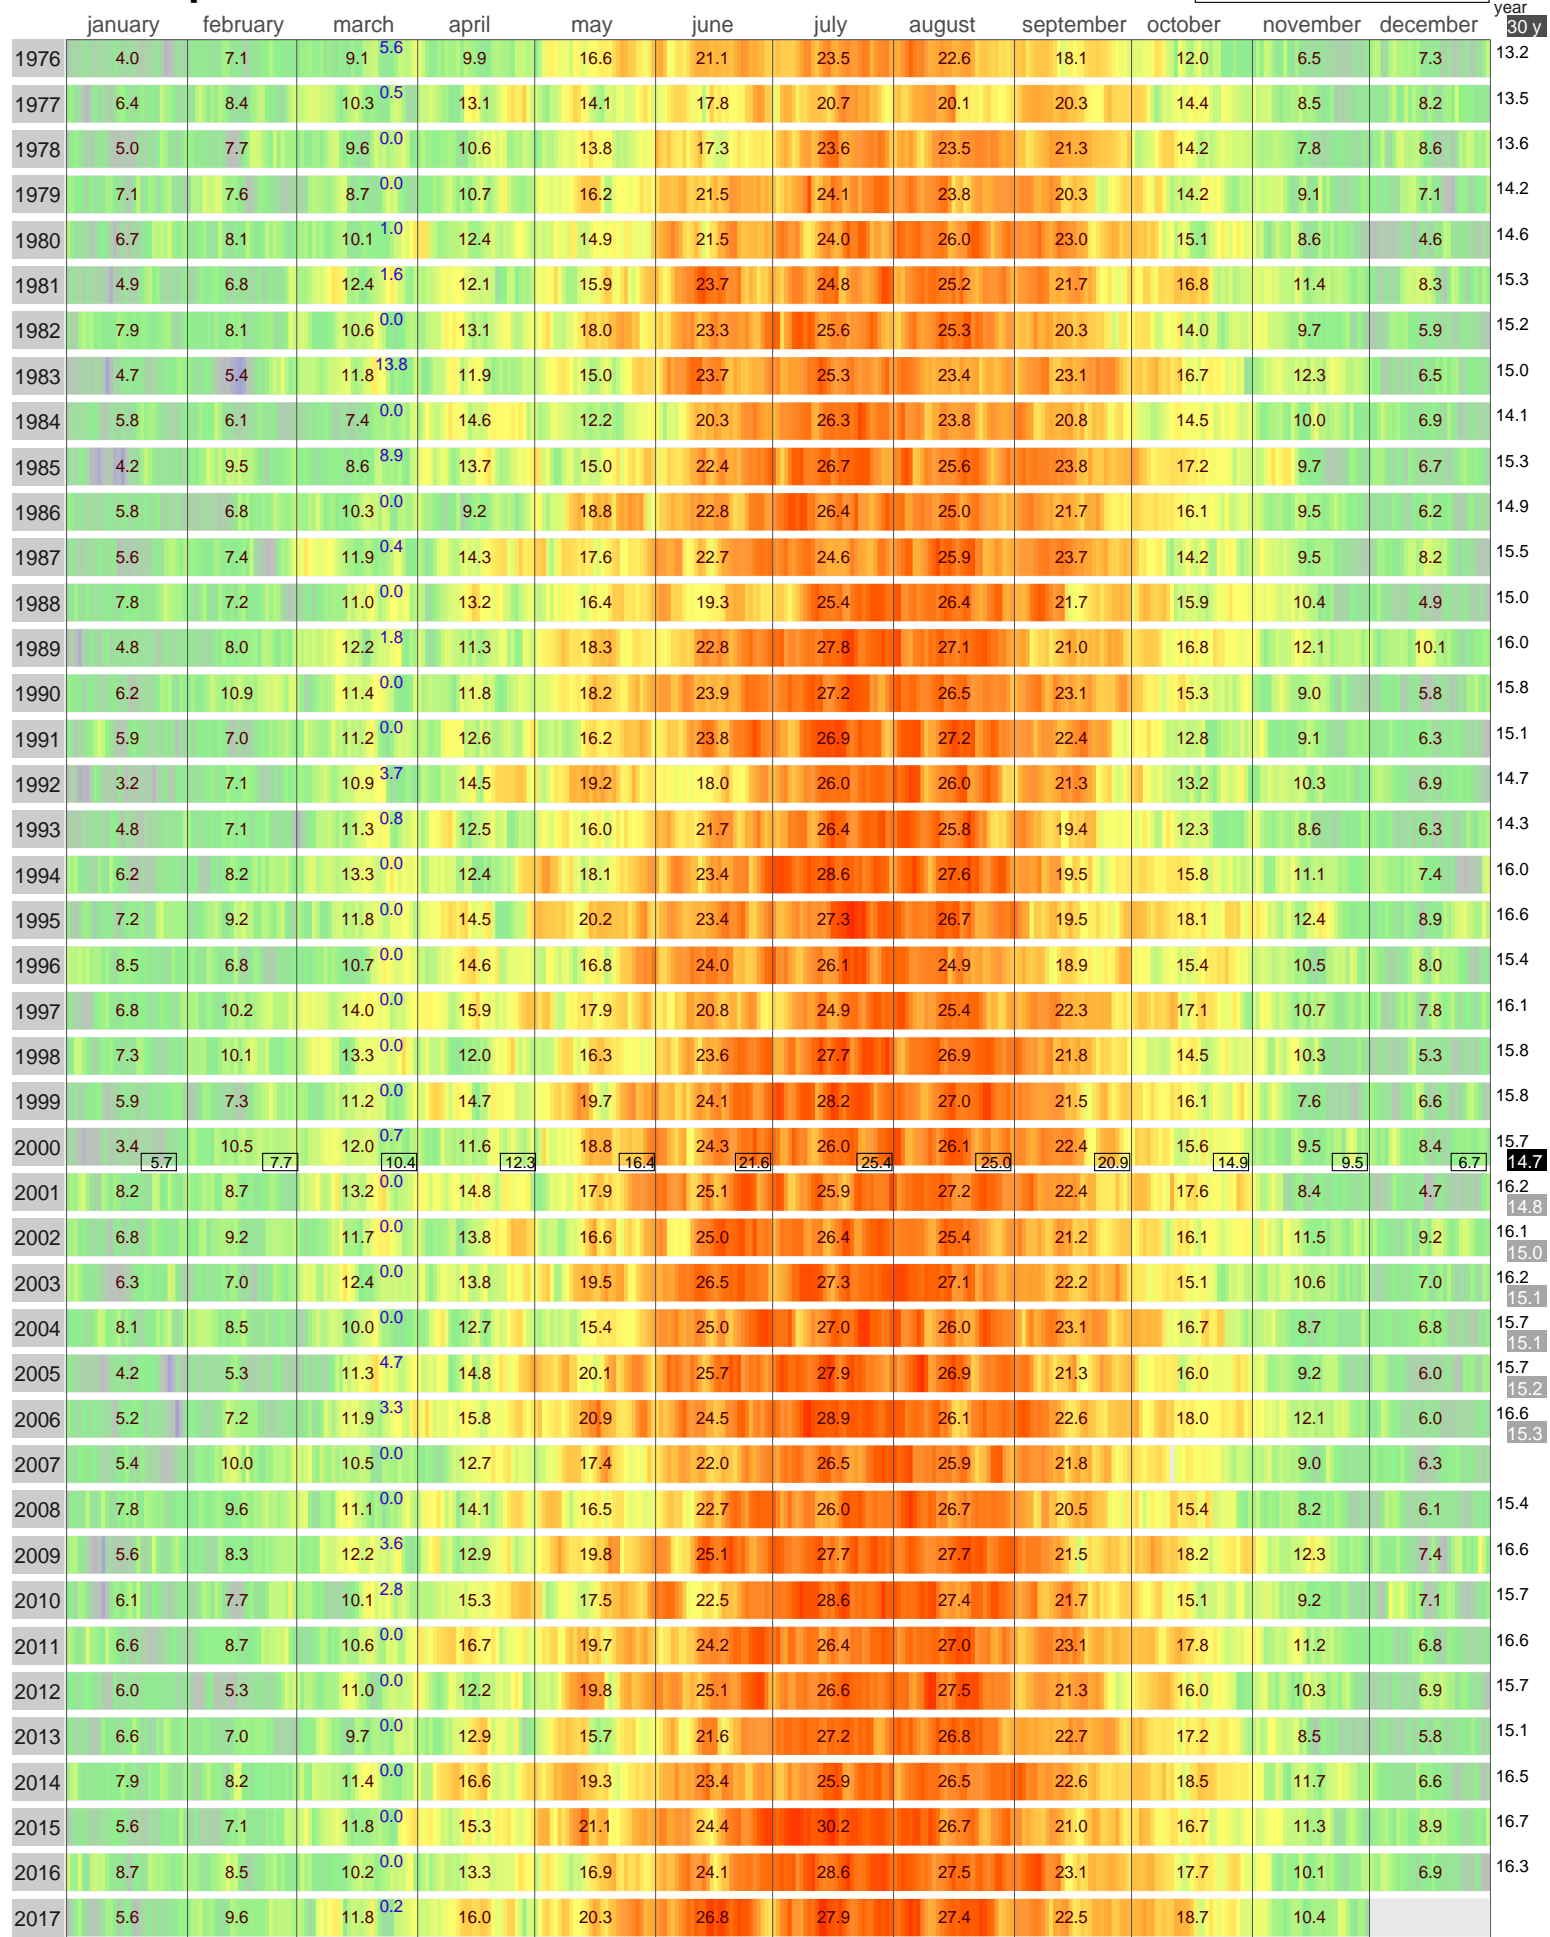

Mean Temperature

CIUDAD REAL
SPAIN

ECA Id: 416 Height: 38.99 N
628 m 2.08 W 

Hellmann Winter Number ↑

Validated data from source:
120030