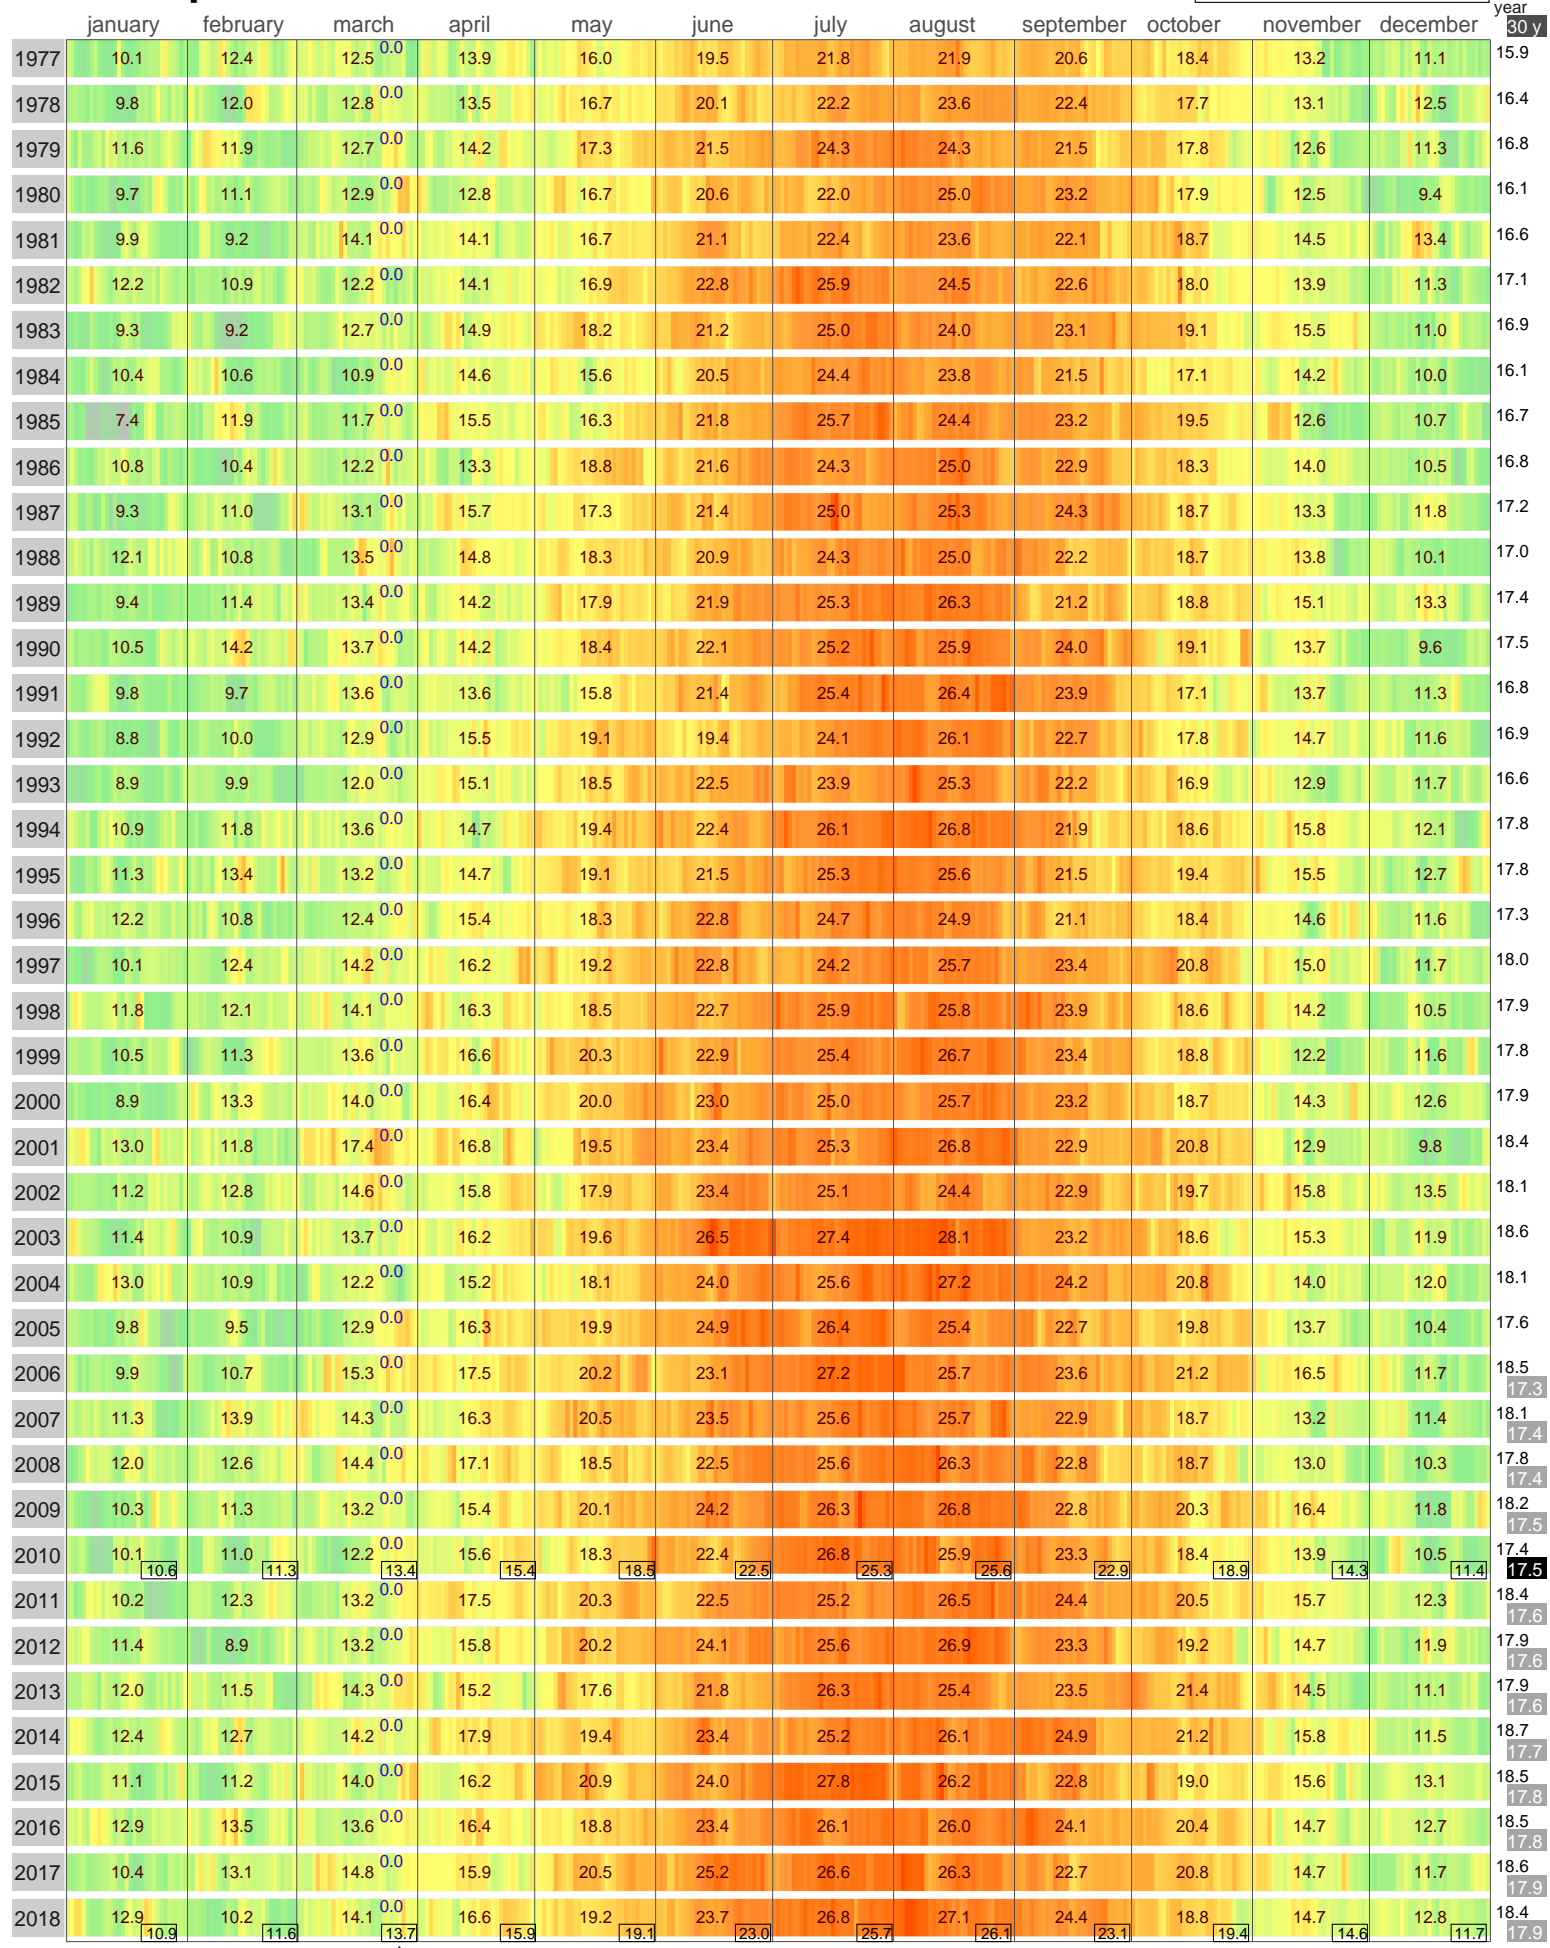

# Mean Temperature

## CASTELLON SPAIN

ECA Id: 3924 Height: 39.95 N 35 m 0.07 E 

Hellmann Winter Number 

Validated data from source:  
119994