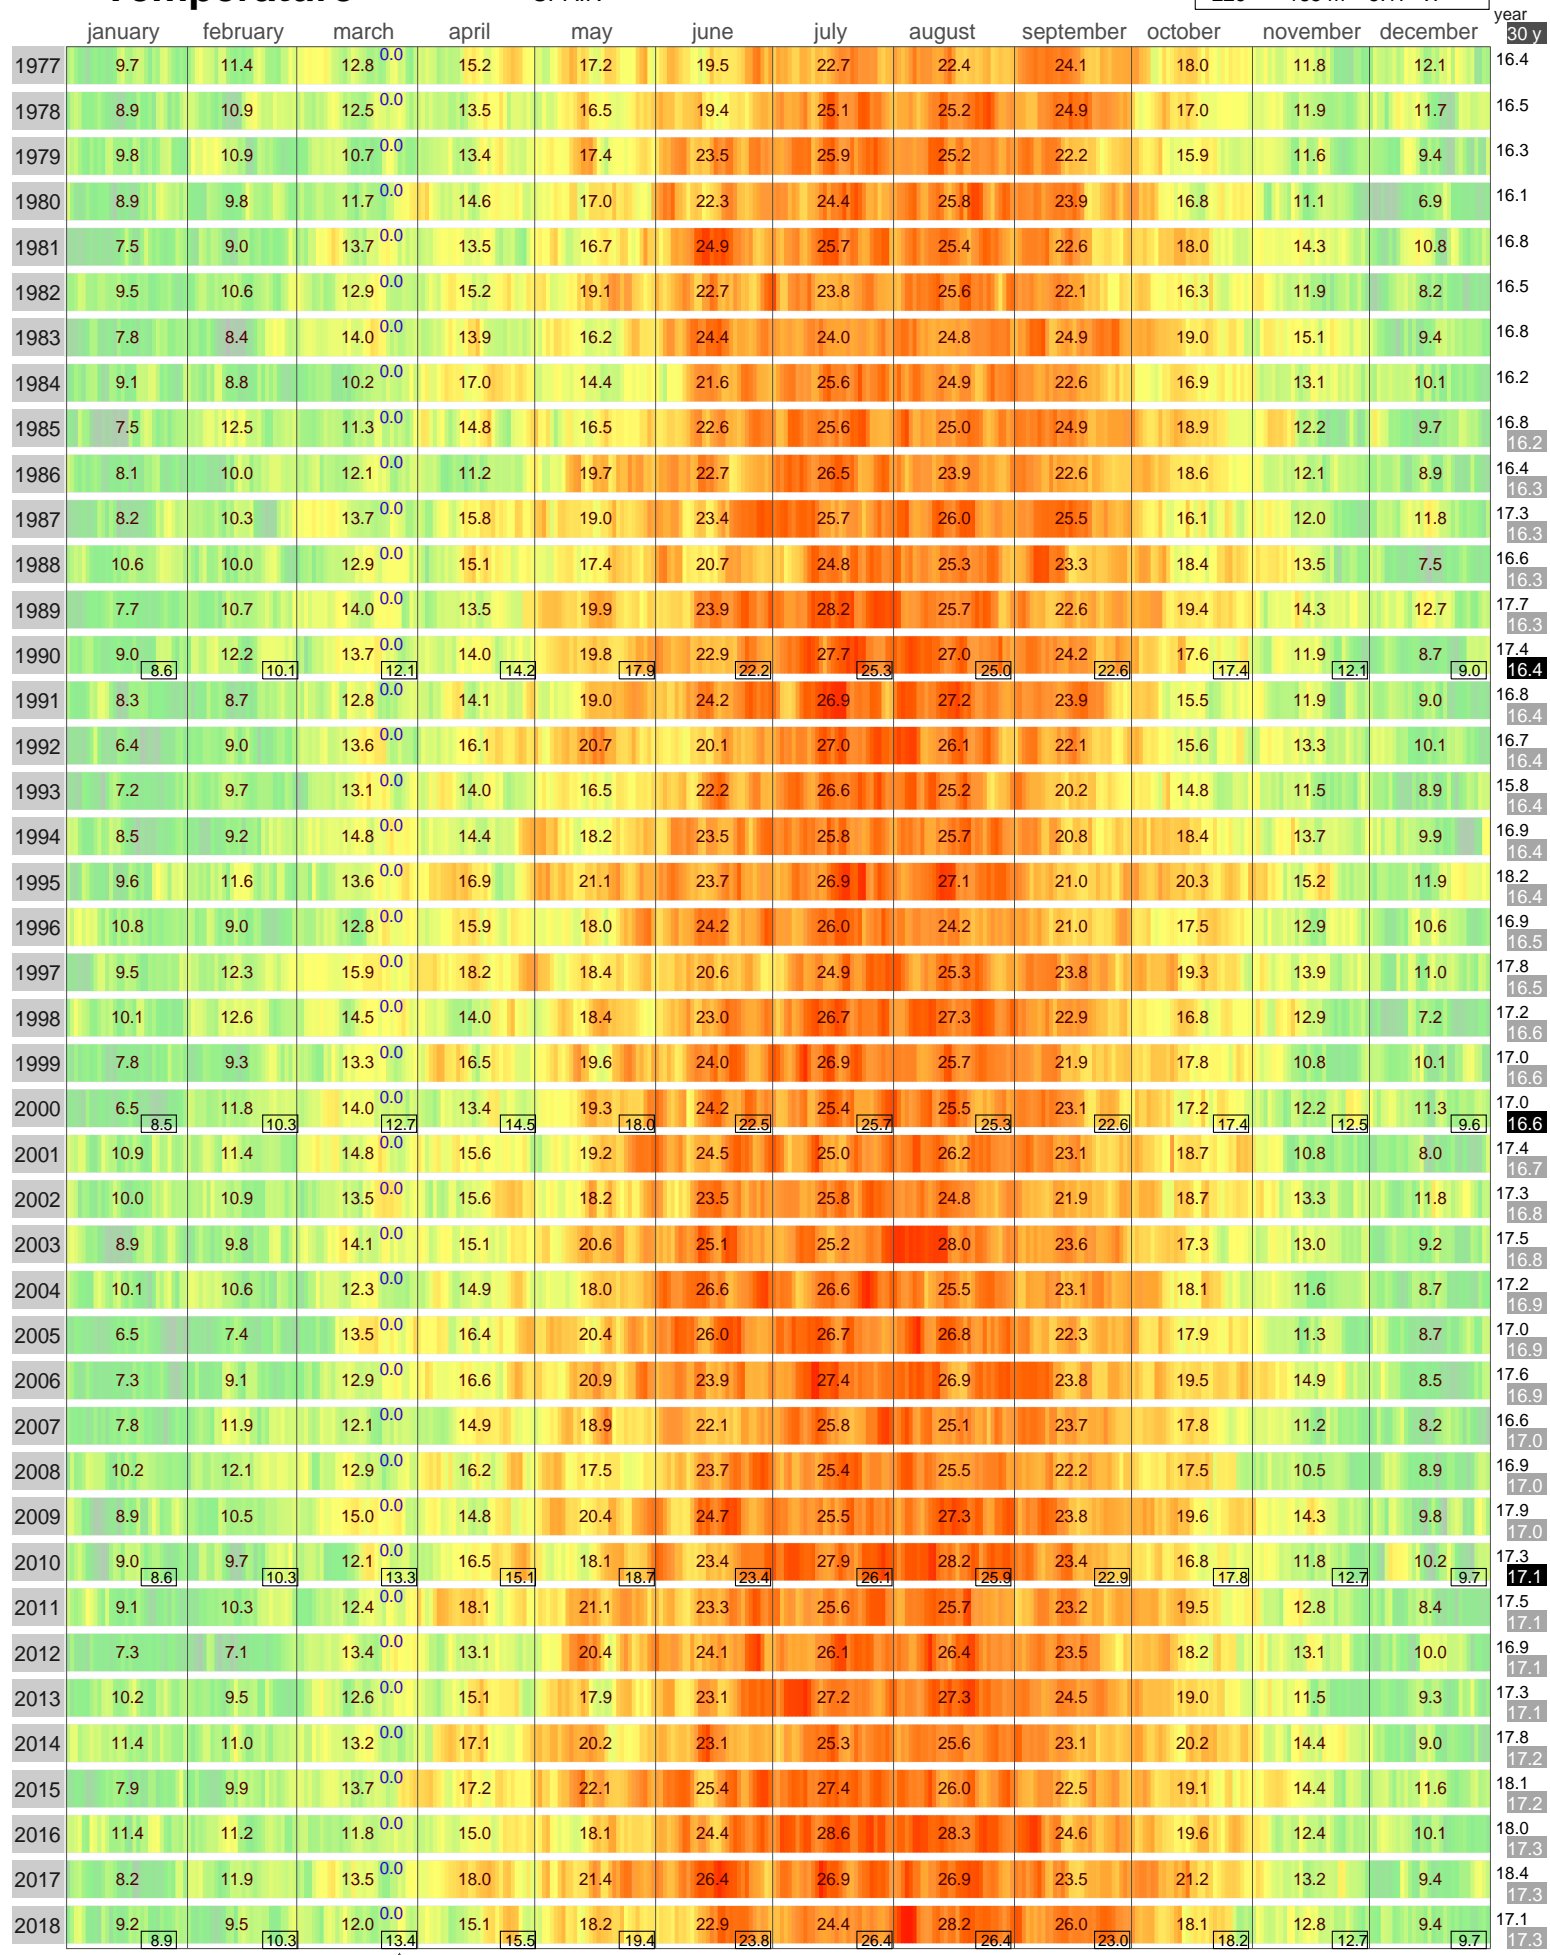

Mean Temperature

BADAJOS-TALAVERA LA REAL SPAIN

ECA Id: 229 Height: 185 m 38.88 N 5.17 W 

Hellmann Winter Number 

Validated data from source:
100879