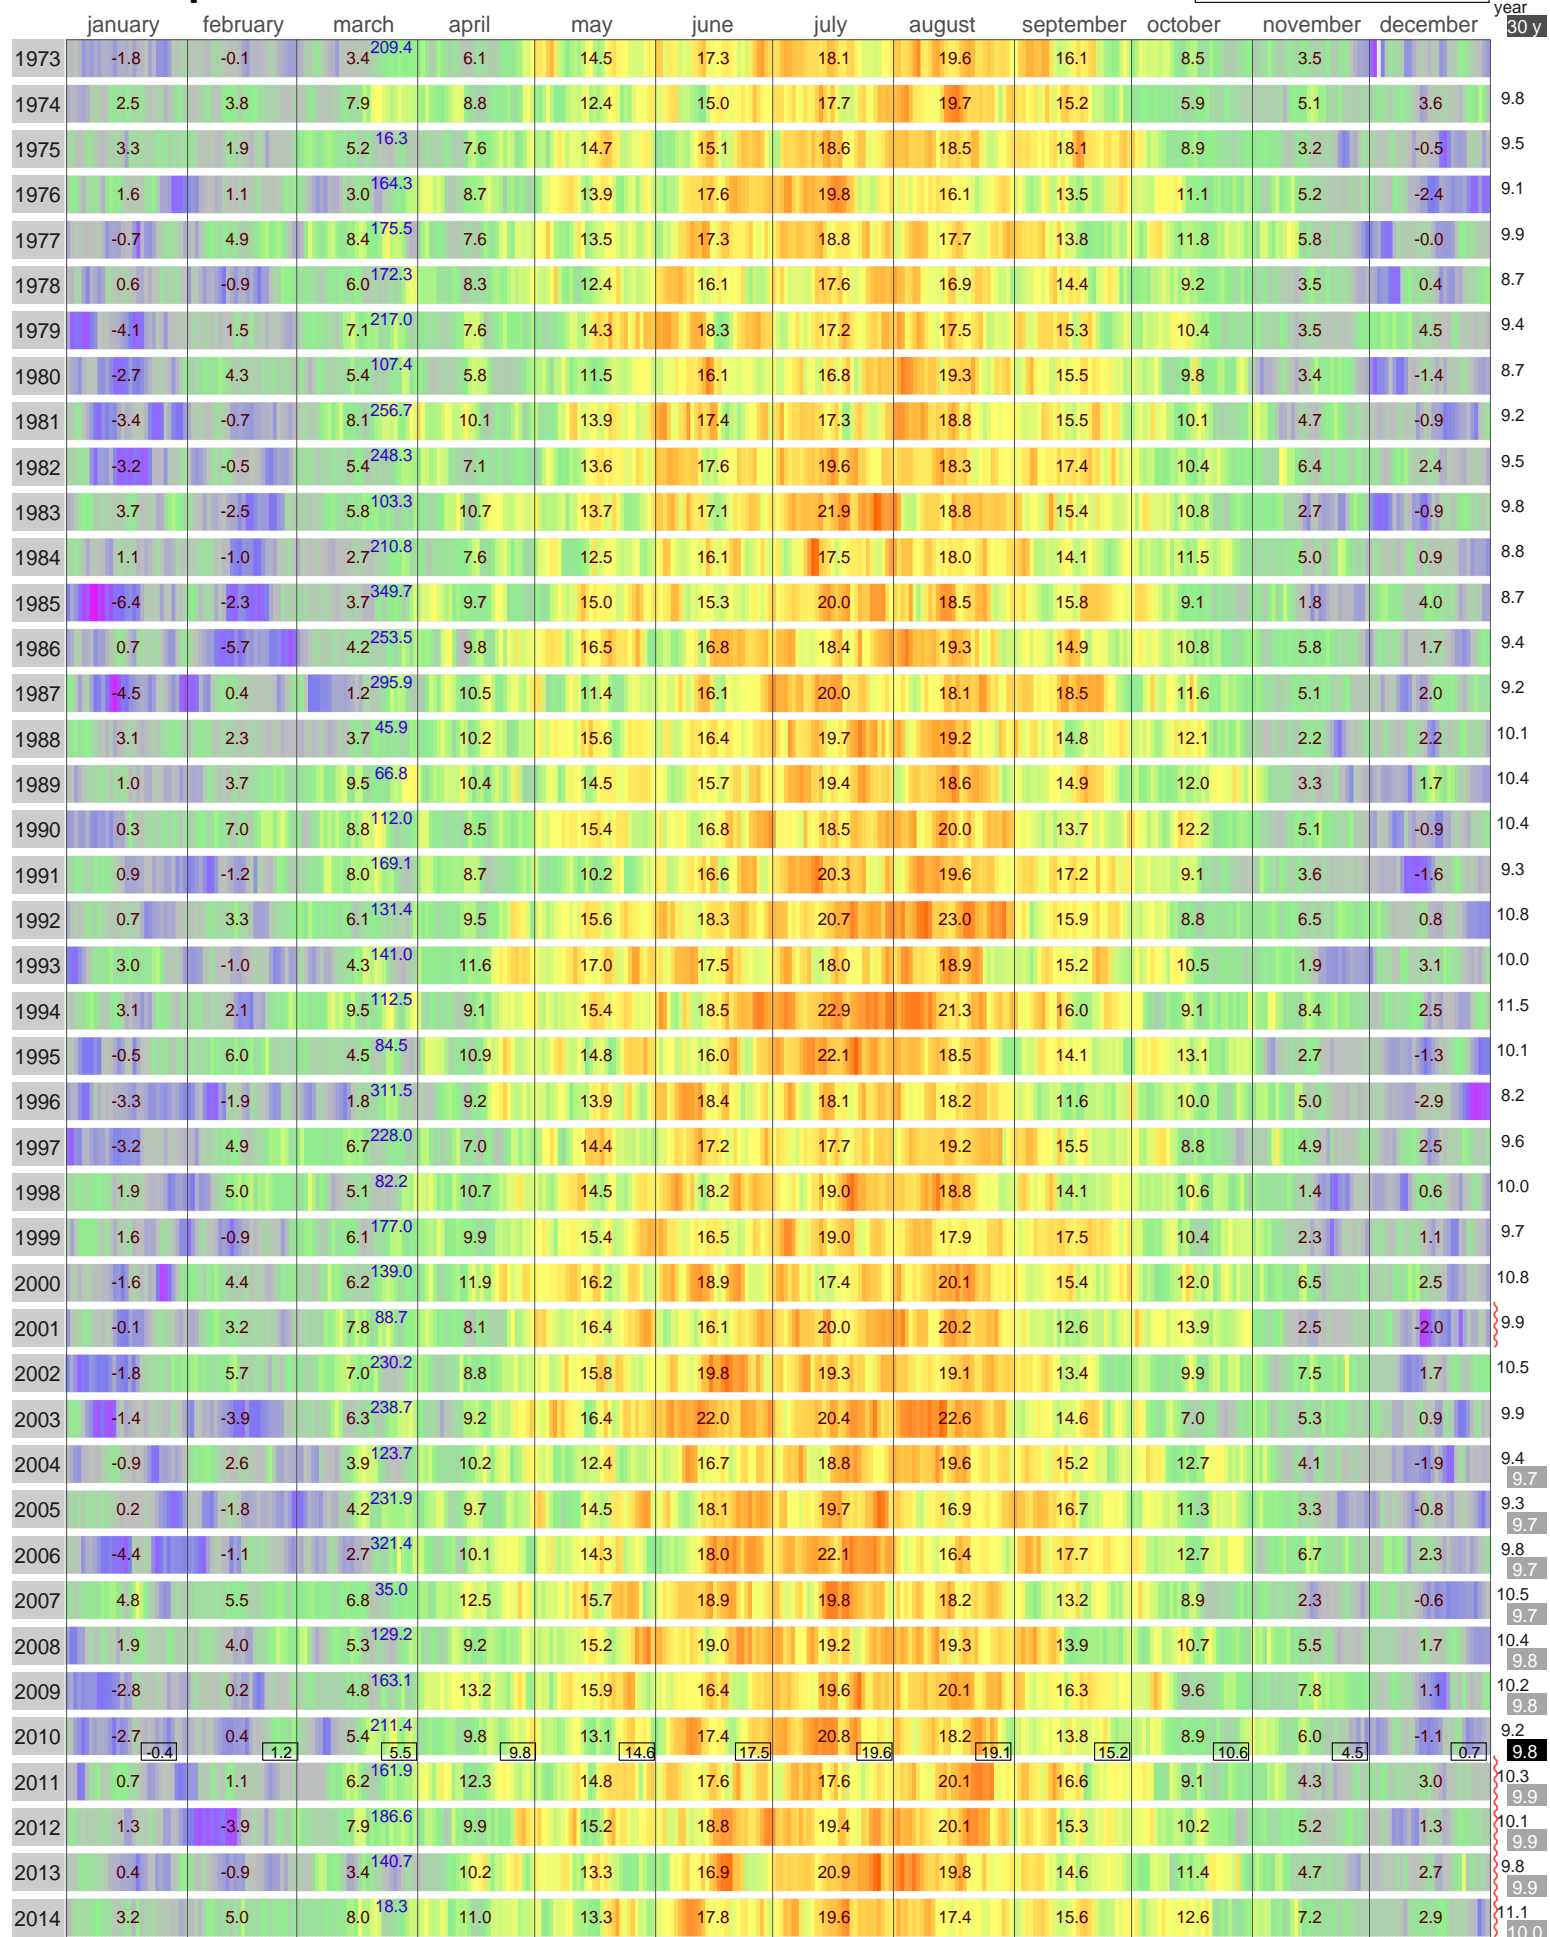

# Mean Temperature

SALZBURG  
AUSTRIA

ECA Id: Height: 47.80 N  
14 437 m 13.00 E 

Hellmann Winter Number ↑

Validated data from source(s):  
38

Data updated with 'synoptical message from GTS' (non-validated)