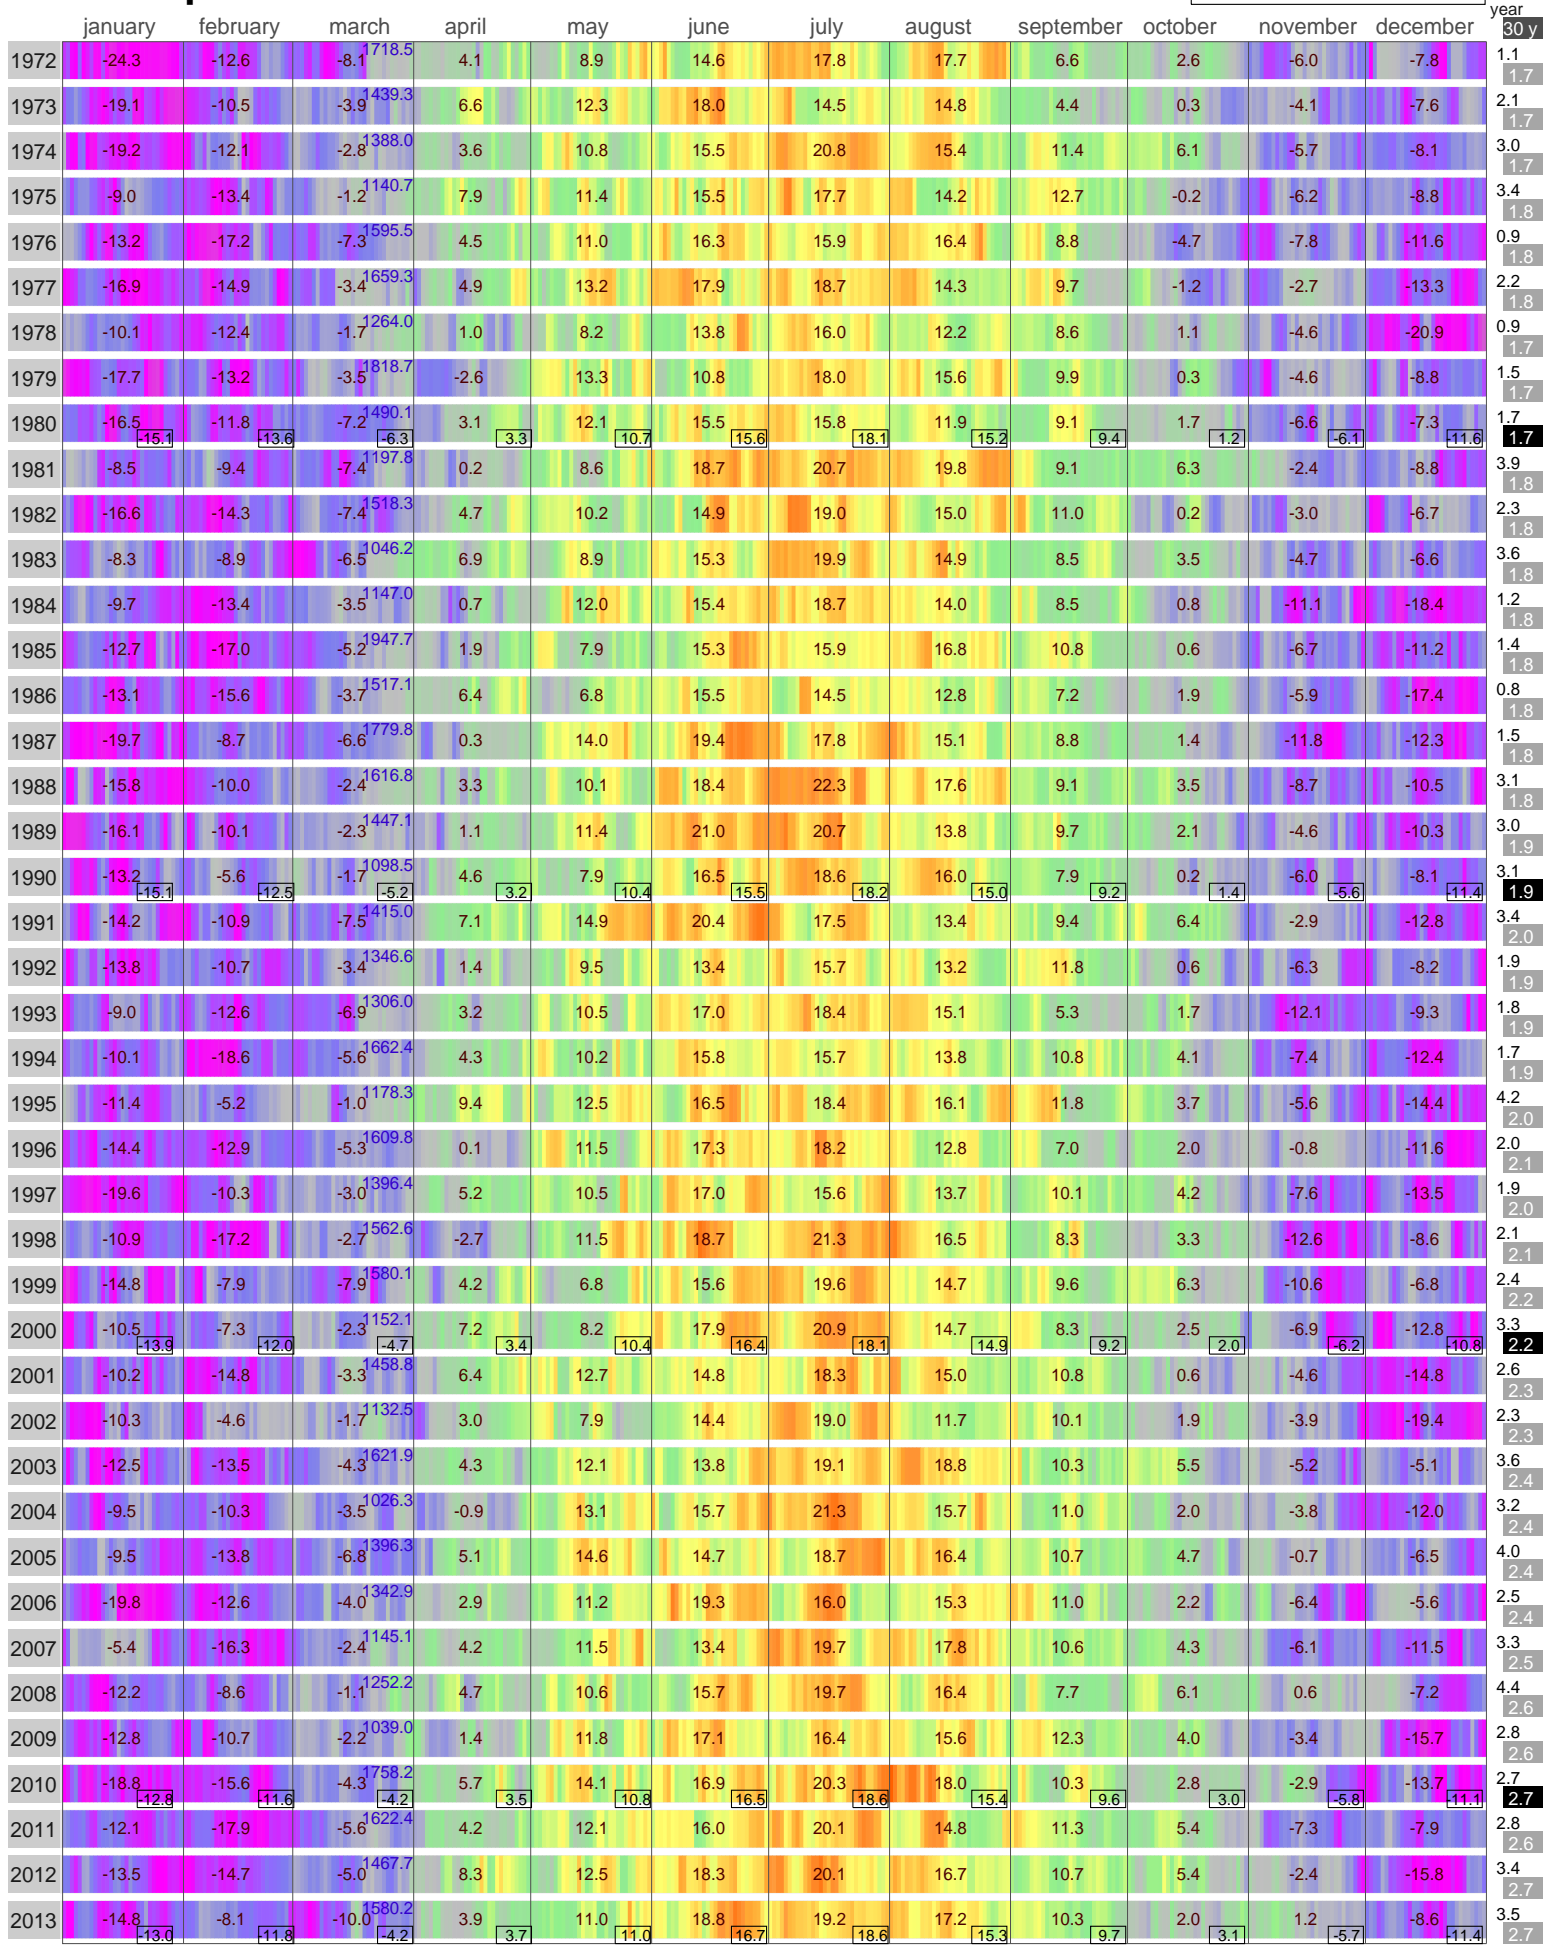

Mean Temperature

PERM RUSSIAN FEDERATION

ECA Id: 402 Height: 58.02 N 171 m 56.30 E 

Hellmann Winter Number 
Validated data from source:
117043