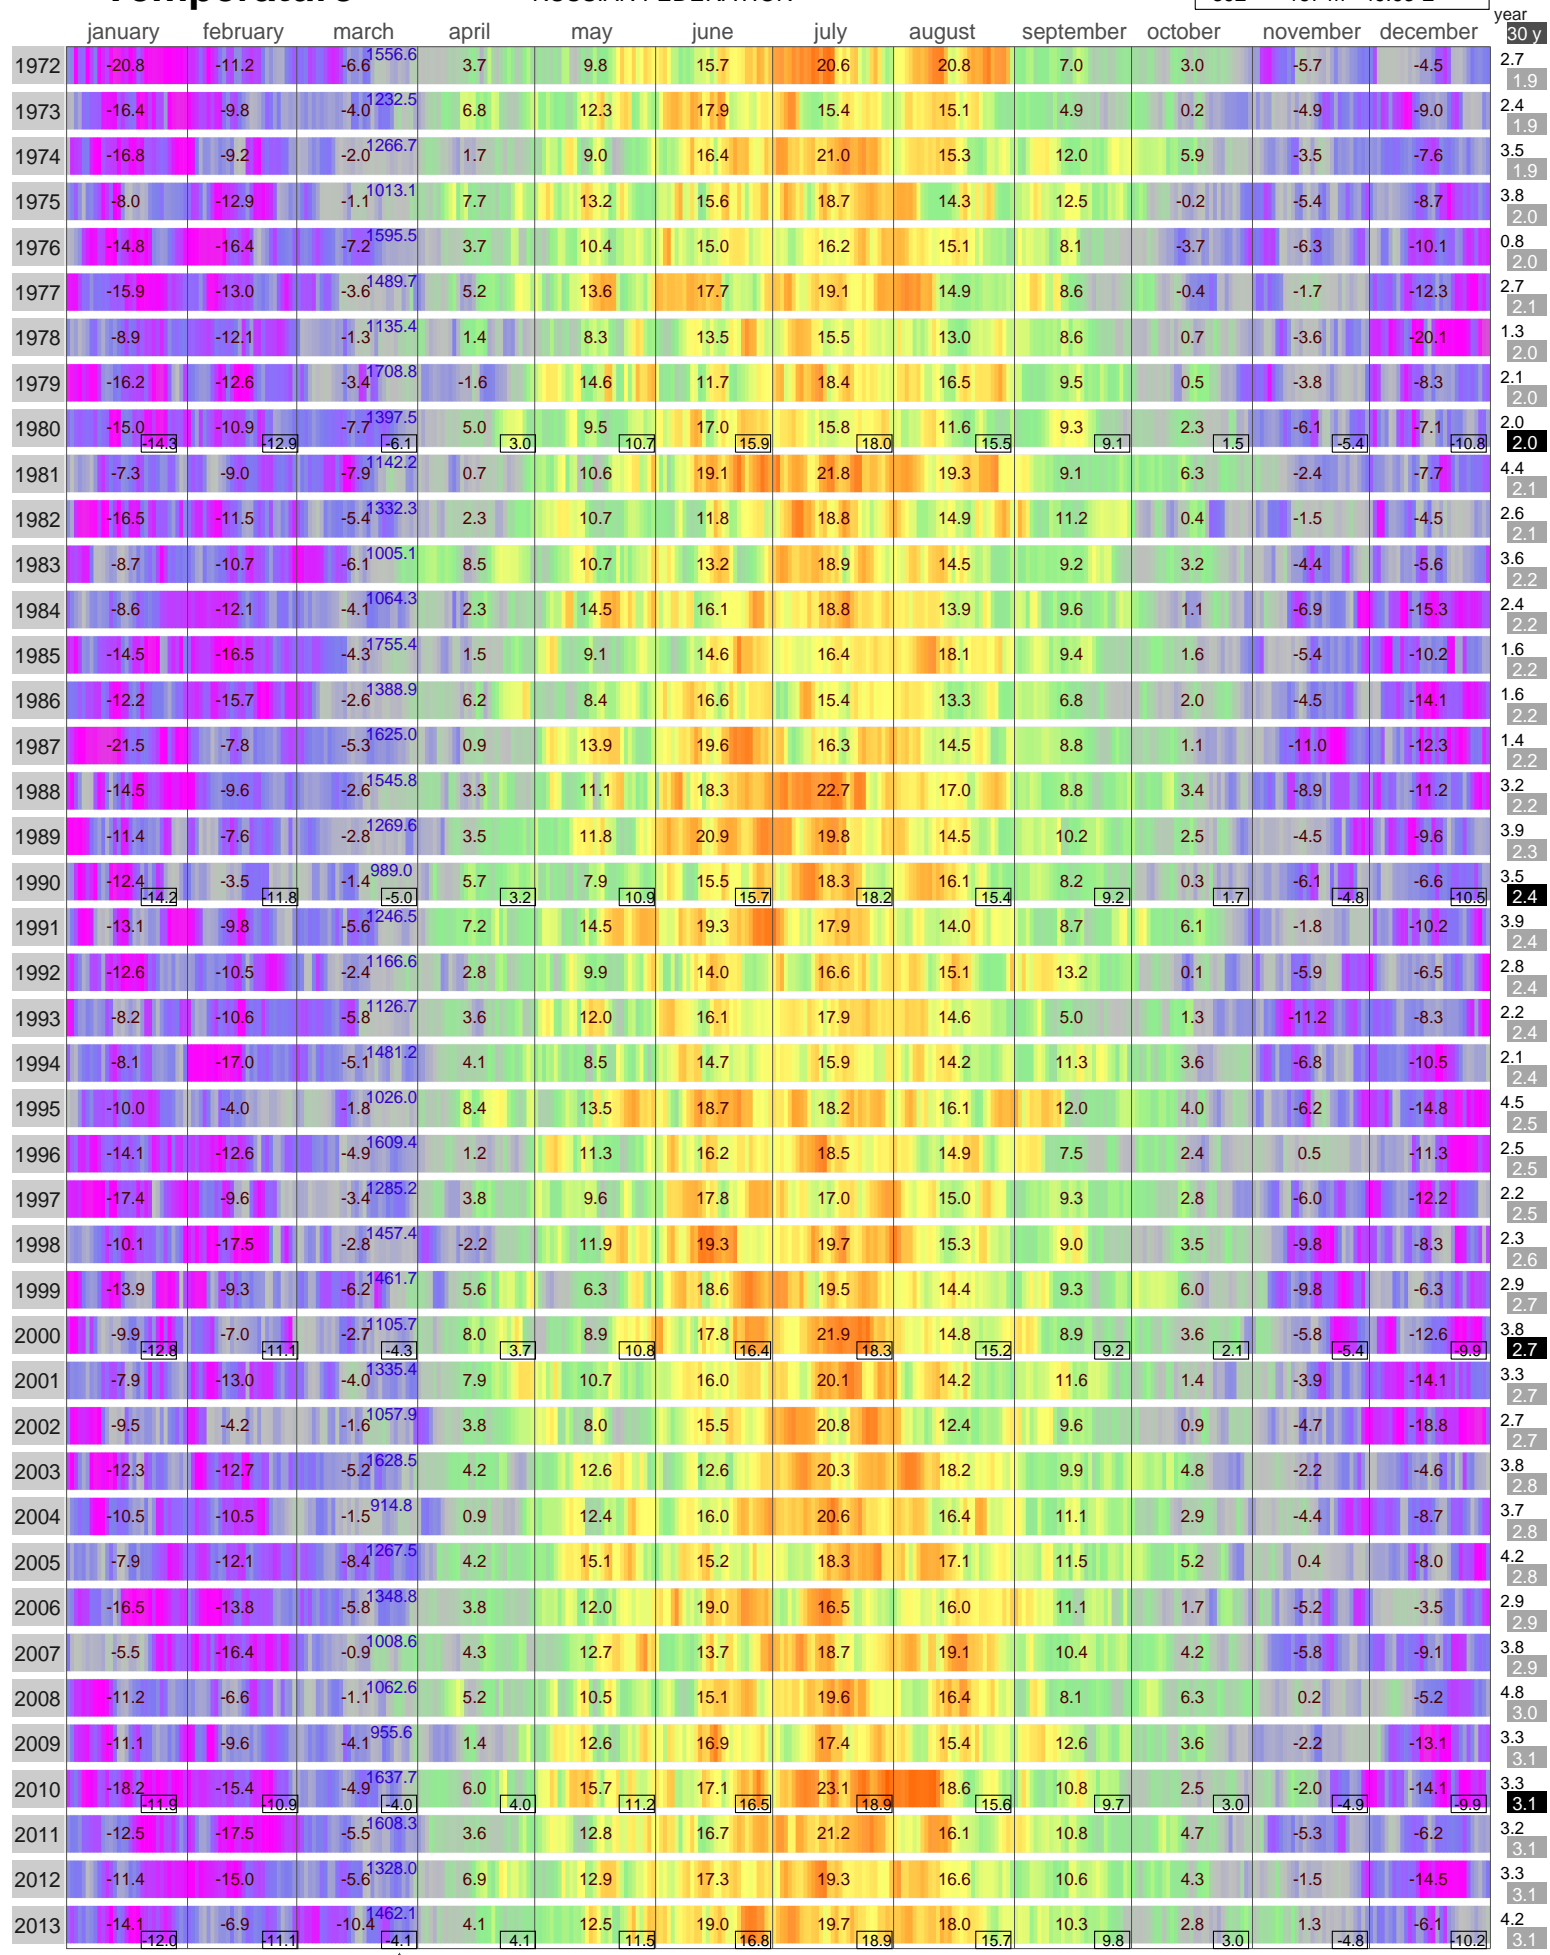

# Mean Temperature

KIROV  
RUSSIAN FEDERATION

ECA Id: 392 Height: 58.60 N  
157 m 49.63 E 

Hellmann Winter Number 

Validated data from source:  
117013