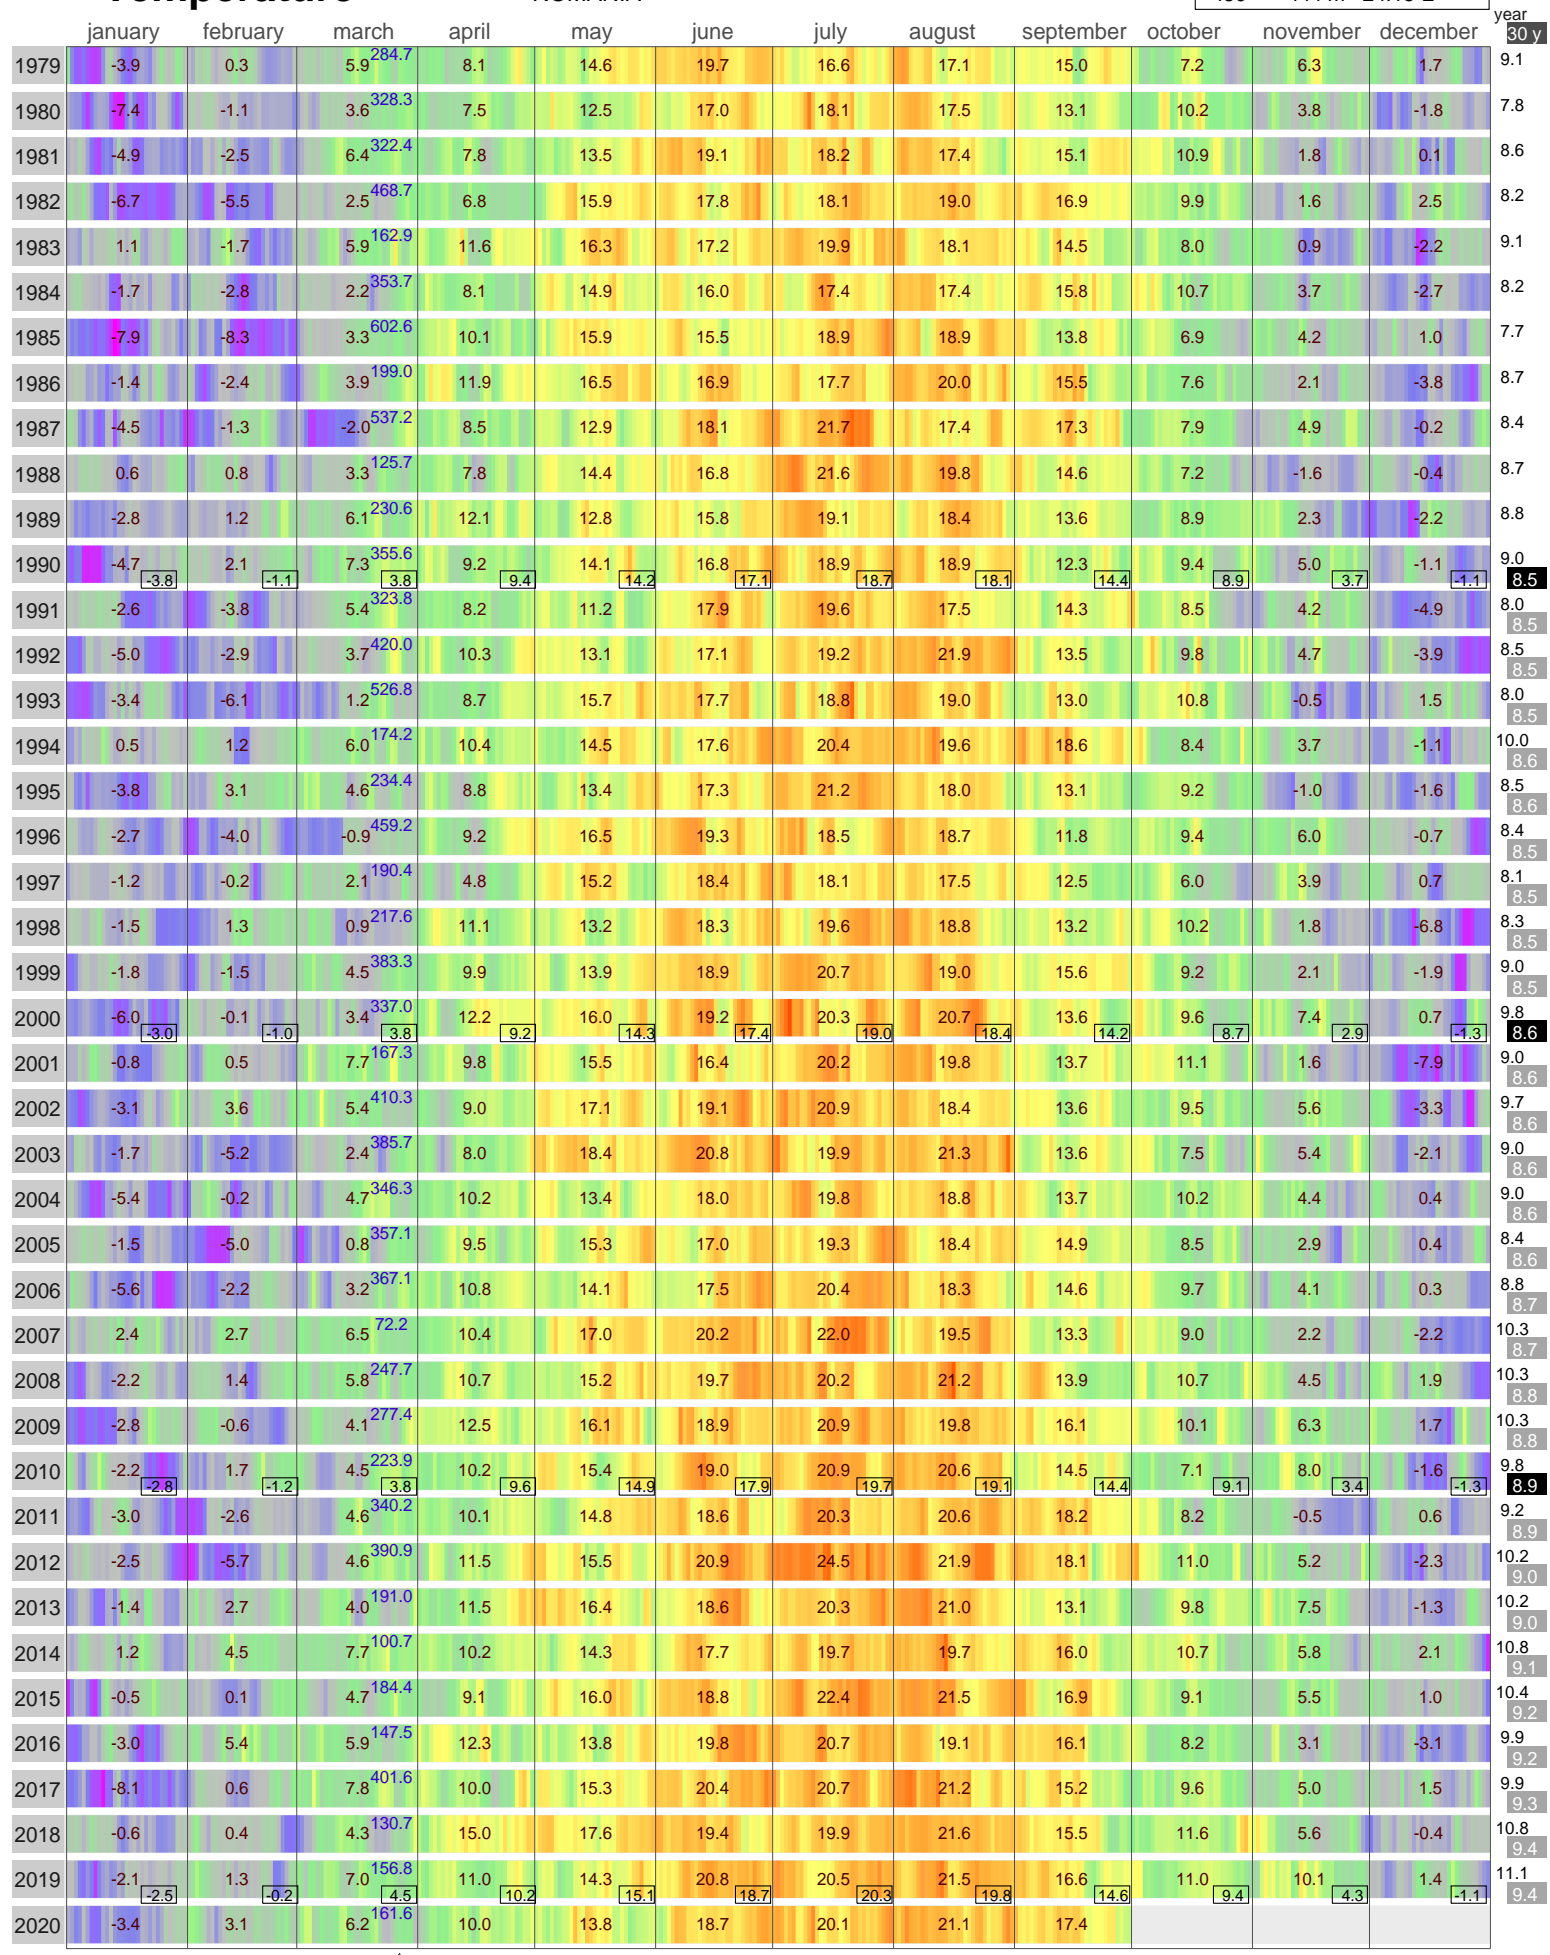

Mean Temperature

SIBIU ROMANIA

ECA Id: 450 Height: 444 m 45.80 N 24.15 E 

Hellmann Winter Number ↑

Validated data from source: 107516