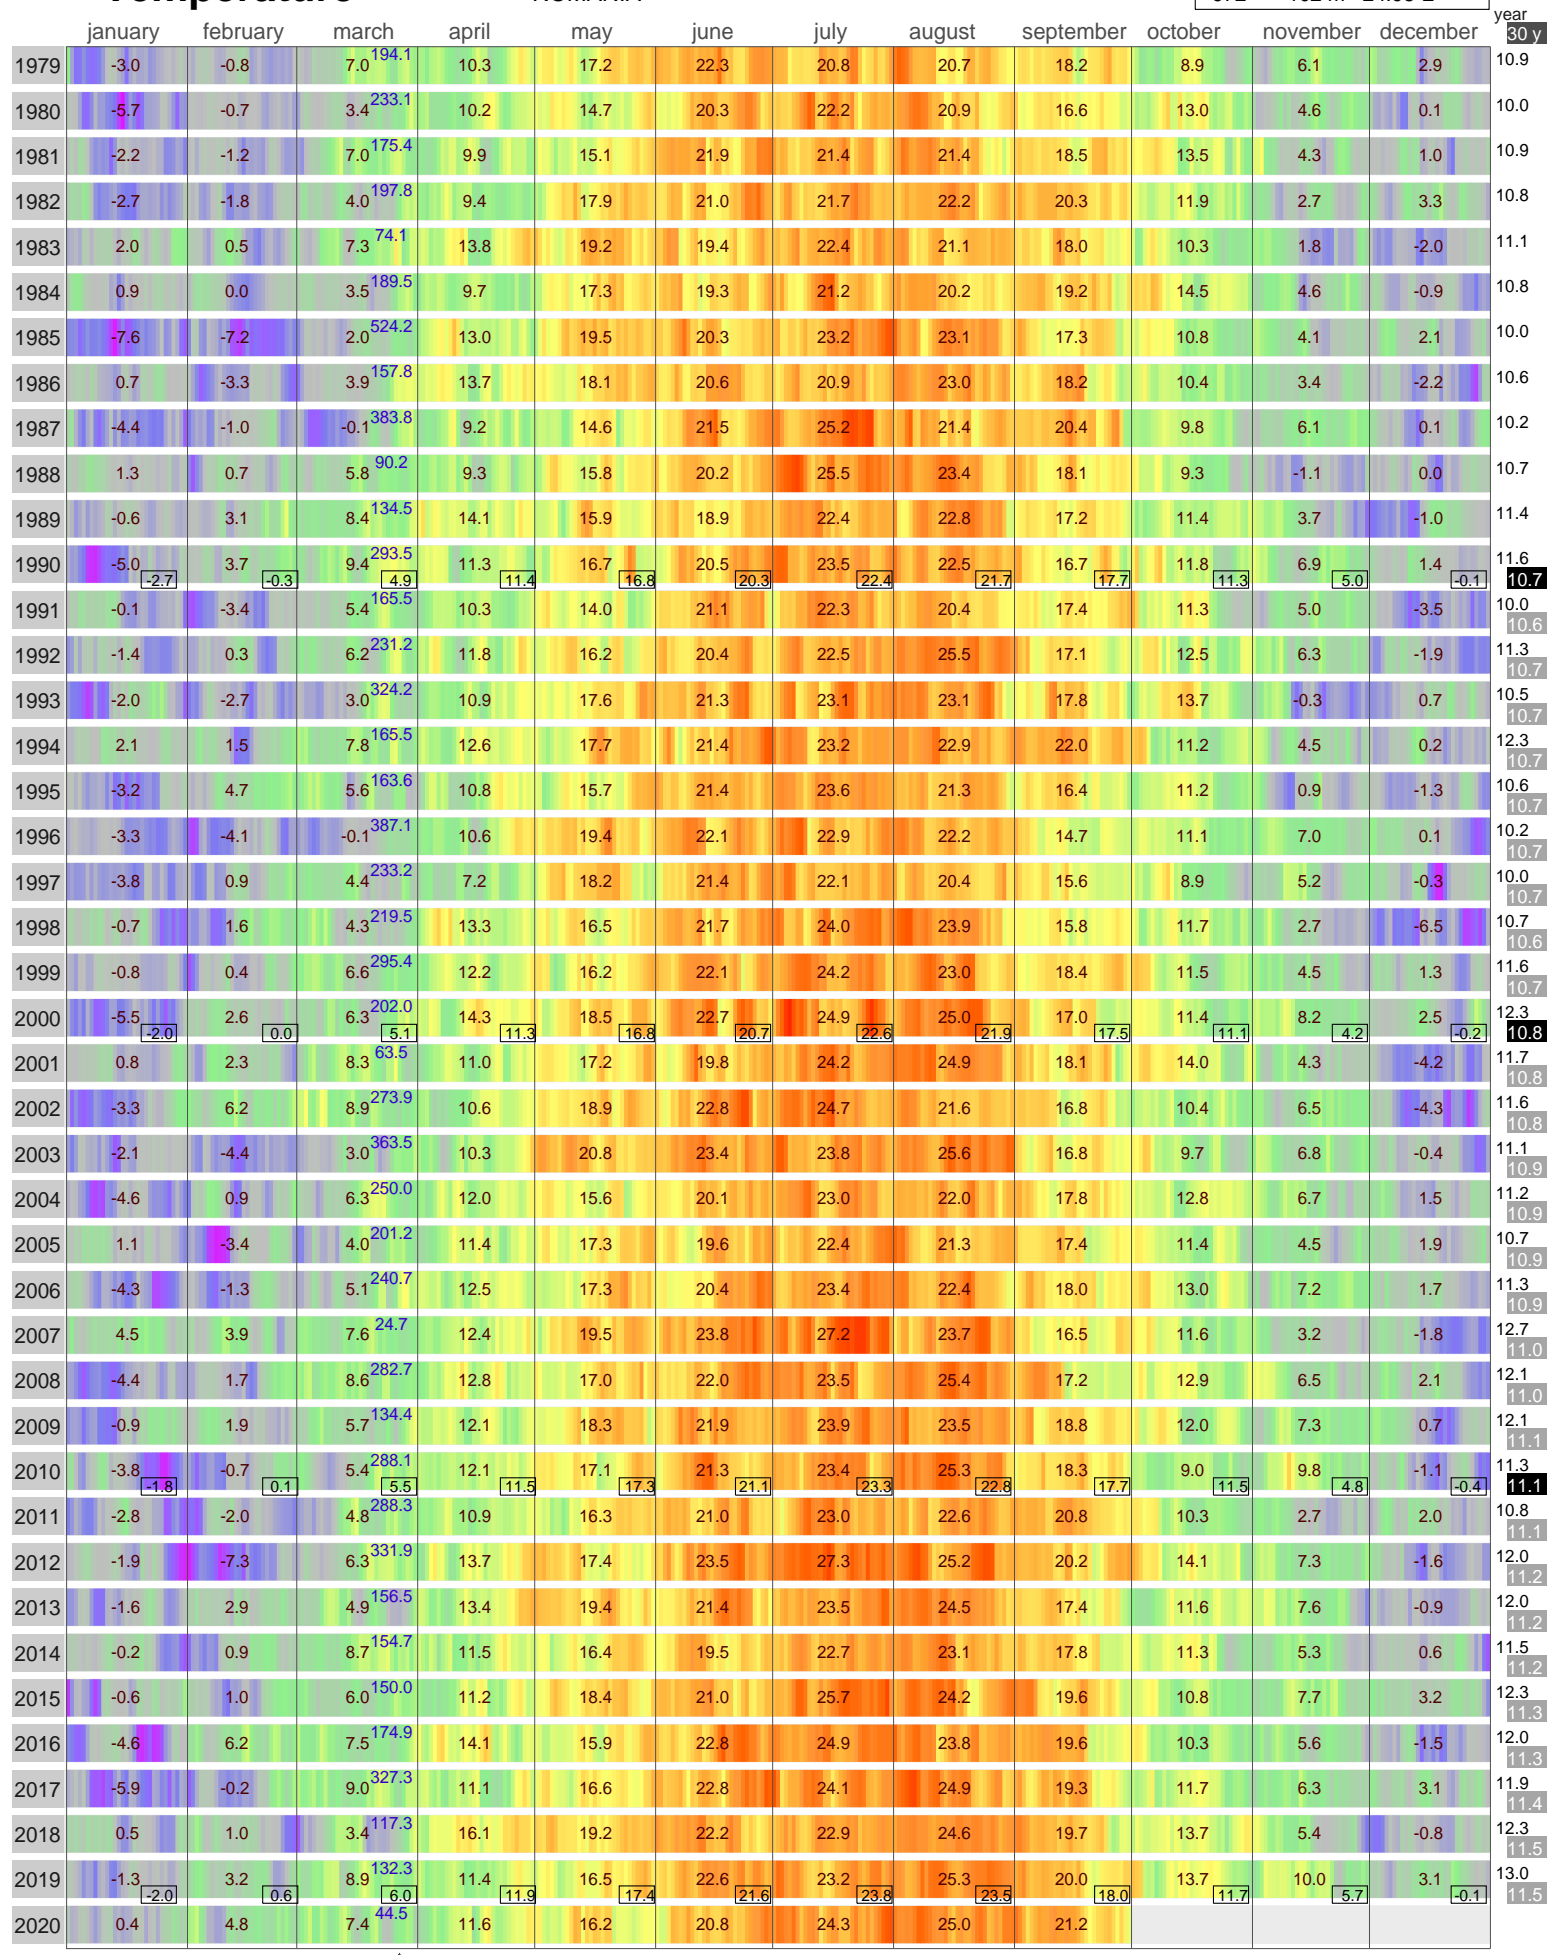

Mean Temperature

ROSIORI DE VEDE
ROMANIA

ECA Id: Height: 44.10 N
972 102 m 24.98 E 

Hellmann Winter Number 

Validated data from source:
107515