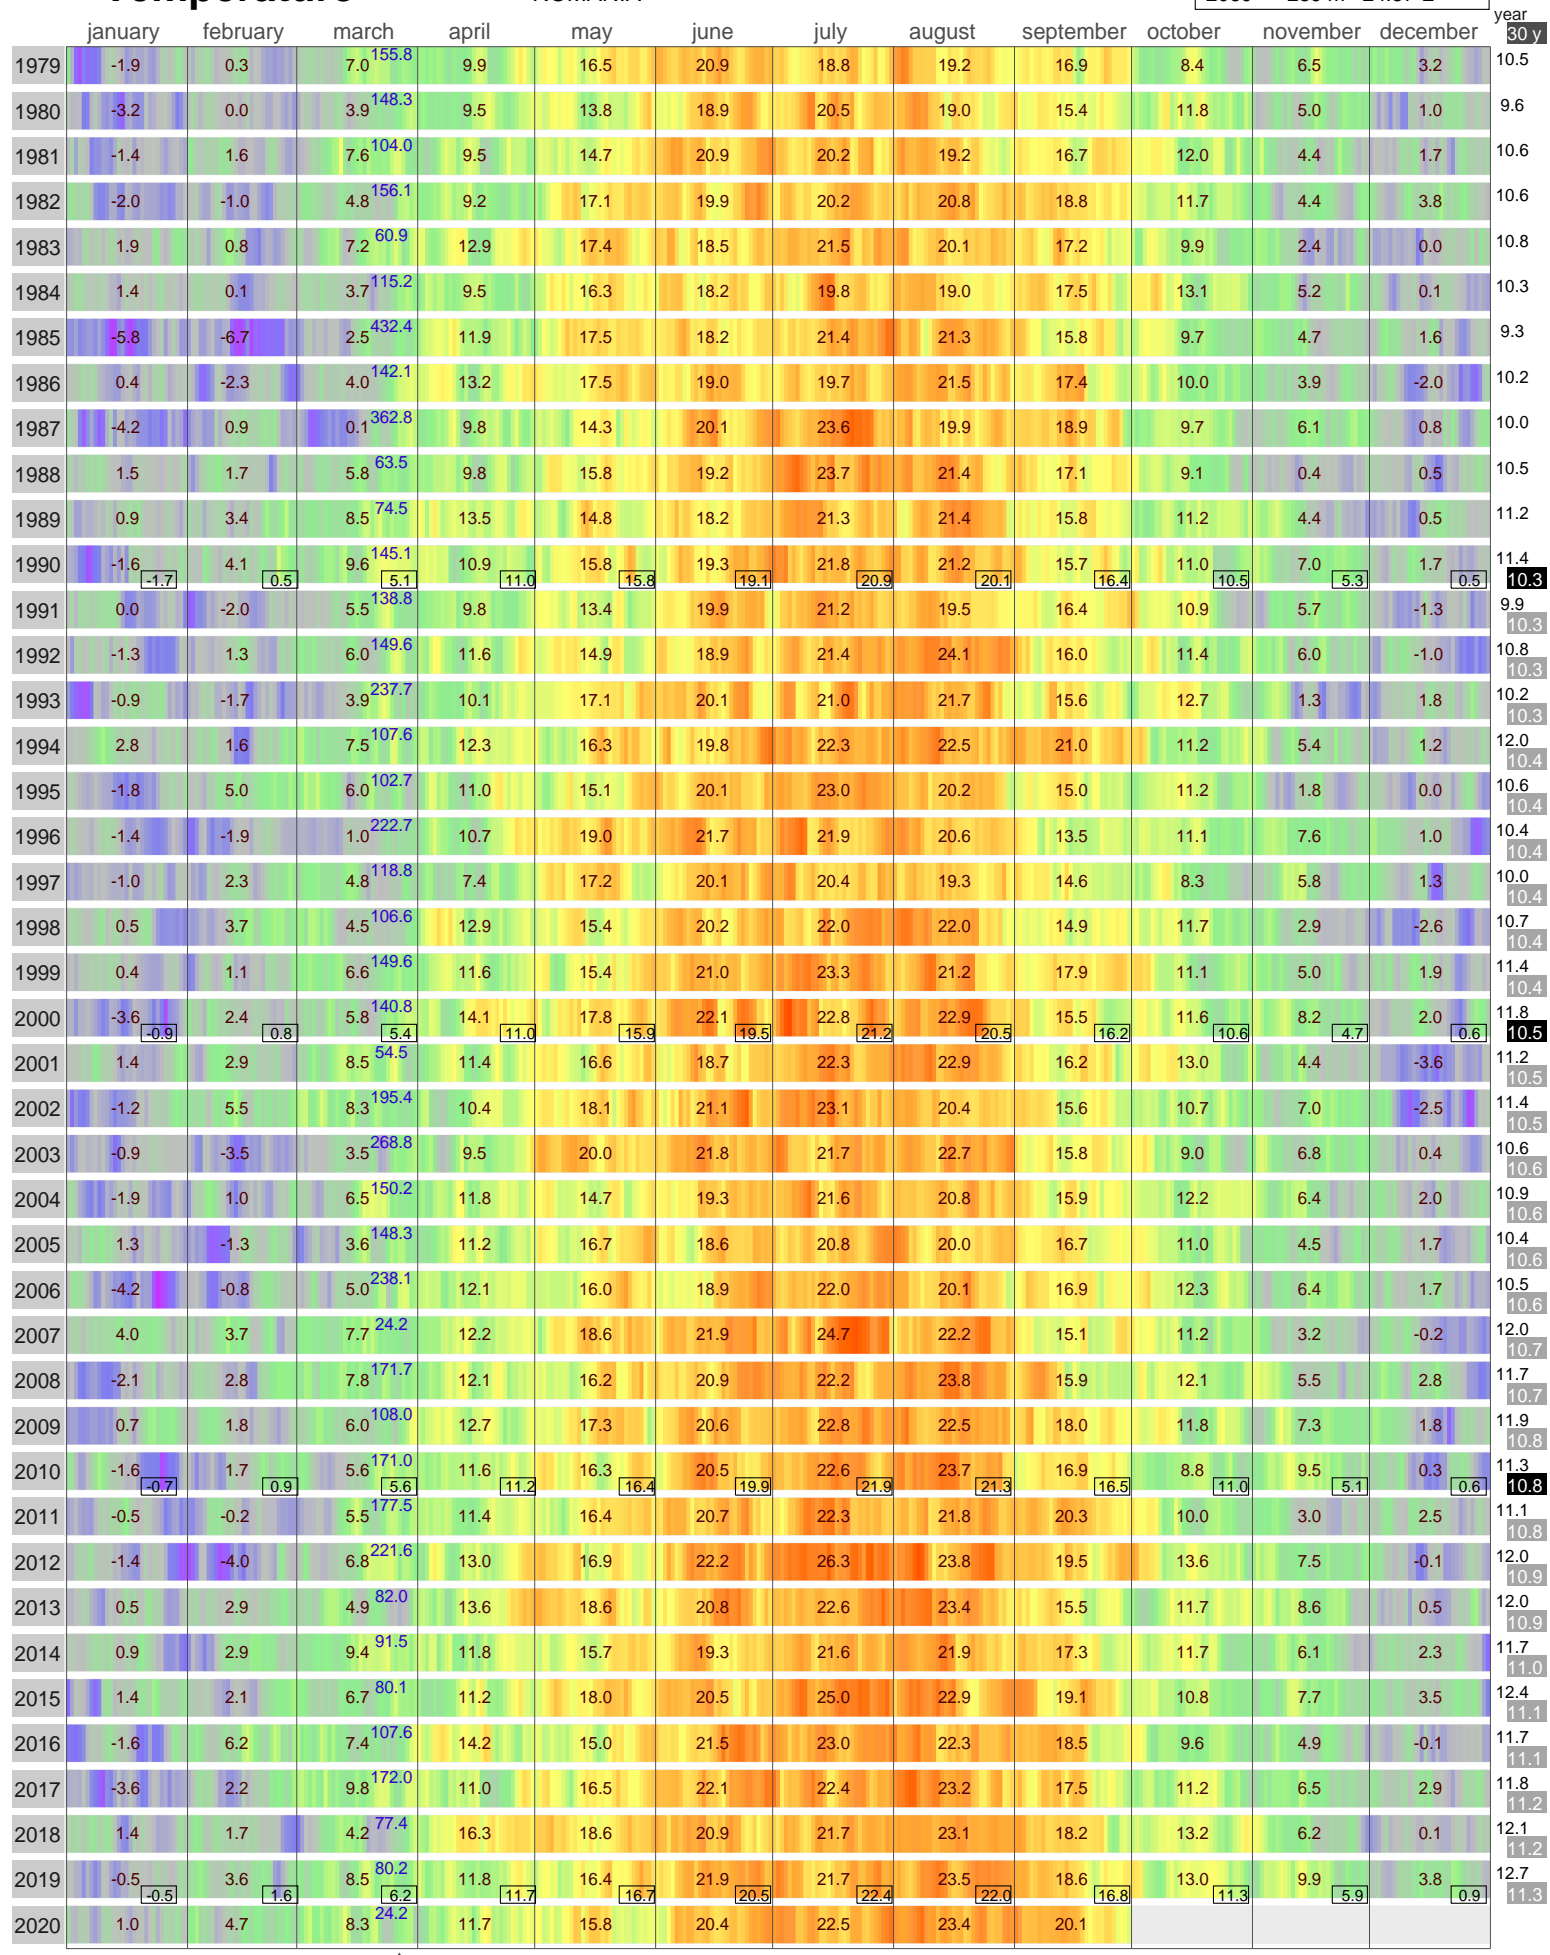

# Mean Temperature

RAMNICU VALCEA  
ROMANIA

ECA Id: 2060 Height: 239 m 45.10 N 24.37 E 

Hellmann Winter Number 

Validated data from source:  
107514