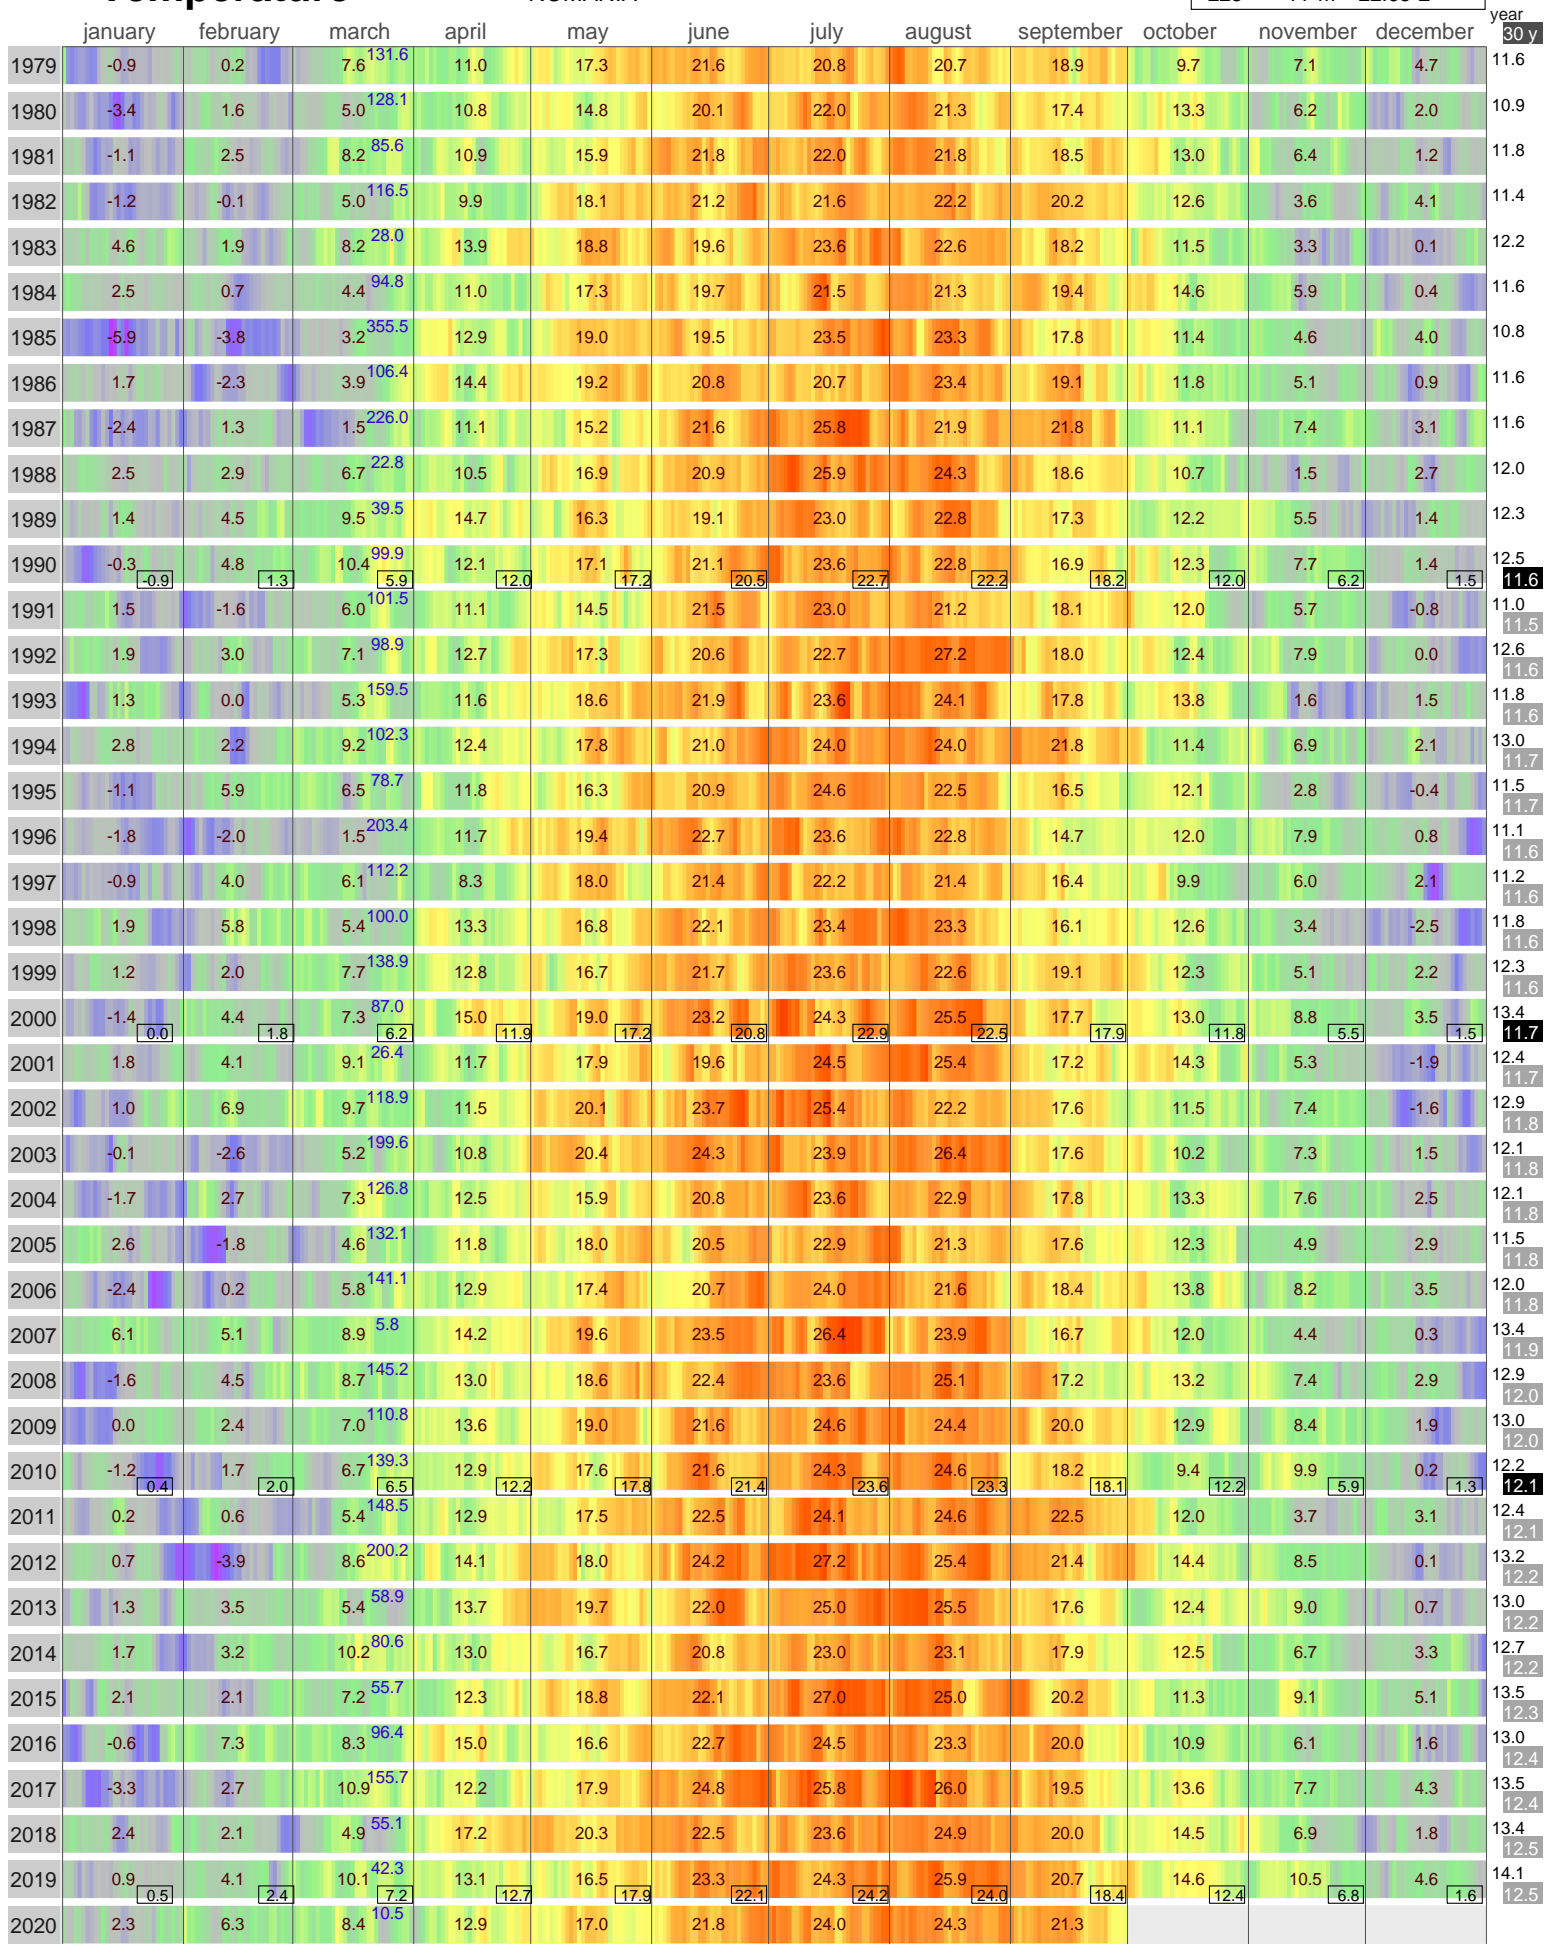

Mean Temperature

DROBETA TURNU SEVERIN ROMANIA

ECA Id: 223 Height: 77 m 44.63 N 22.63 E 

Hellmann Winter Number 

Validated data from source:
116380