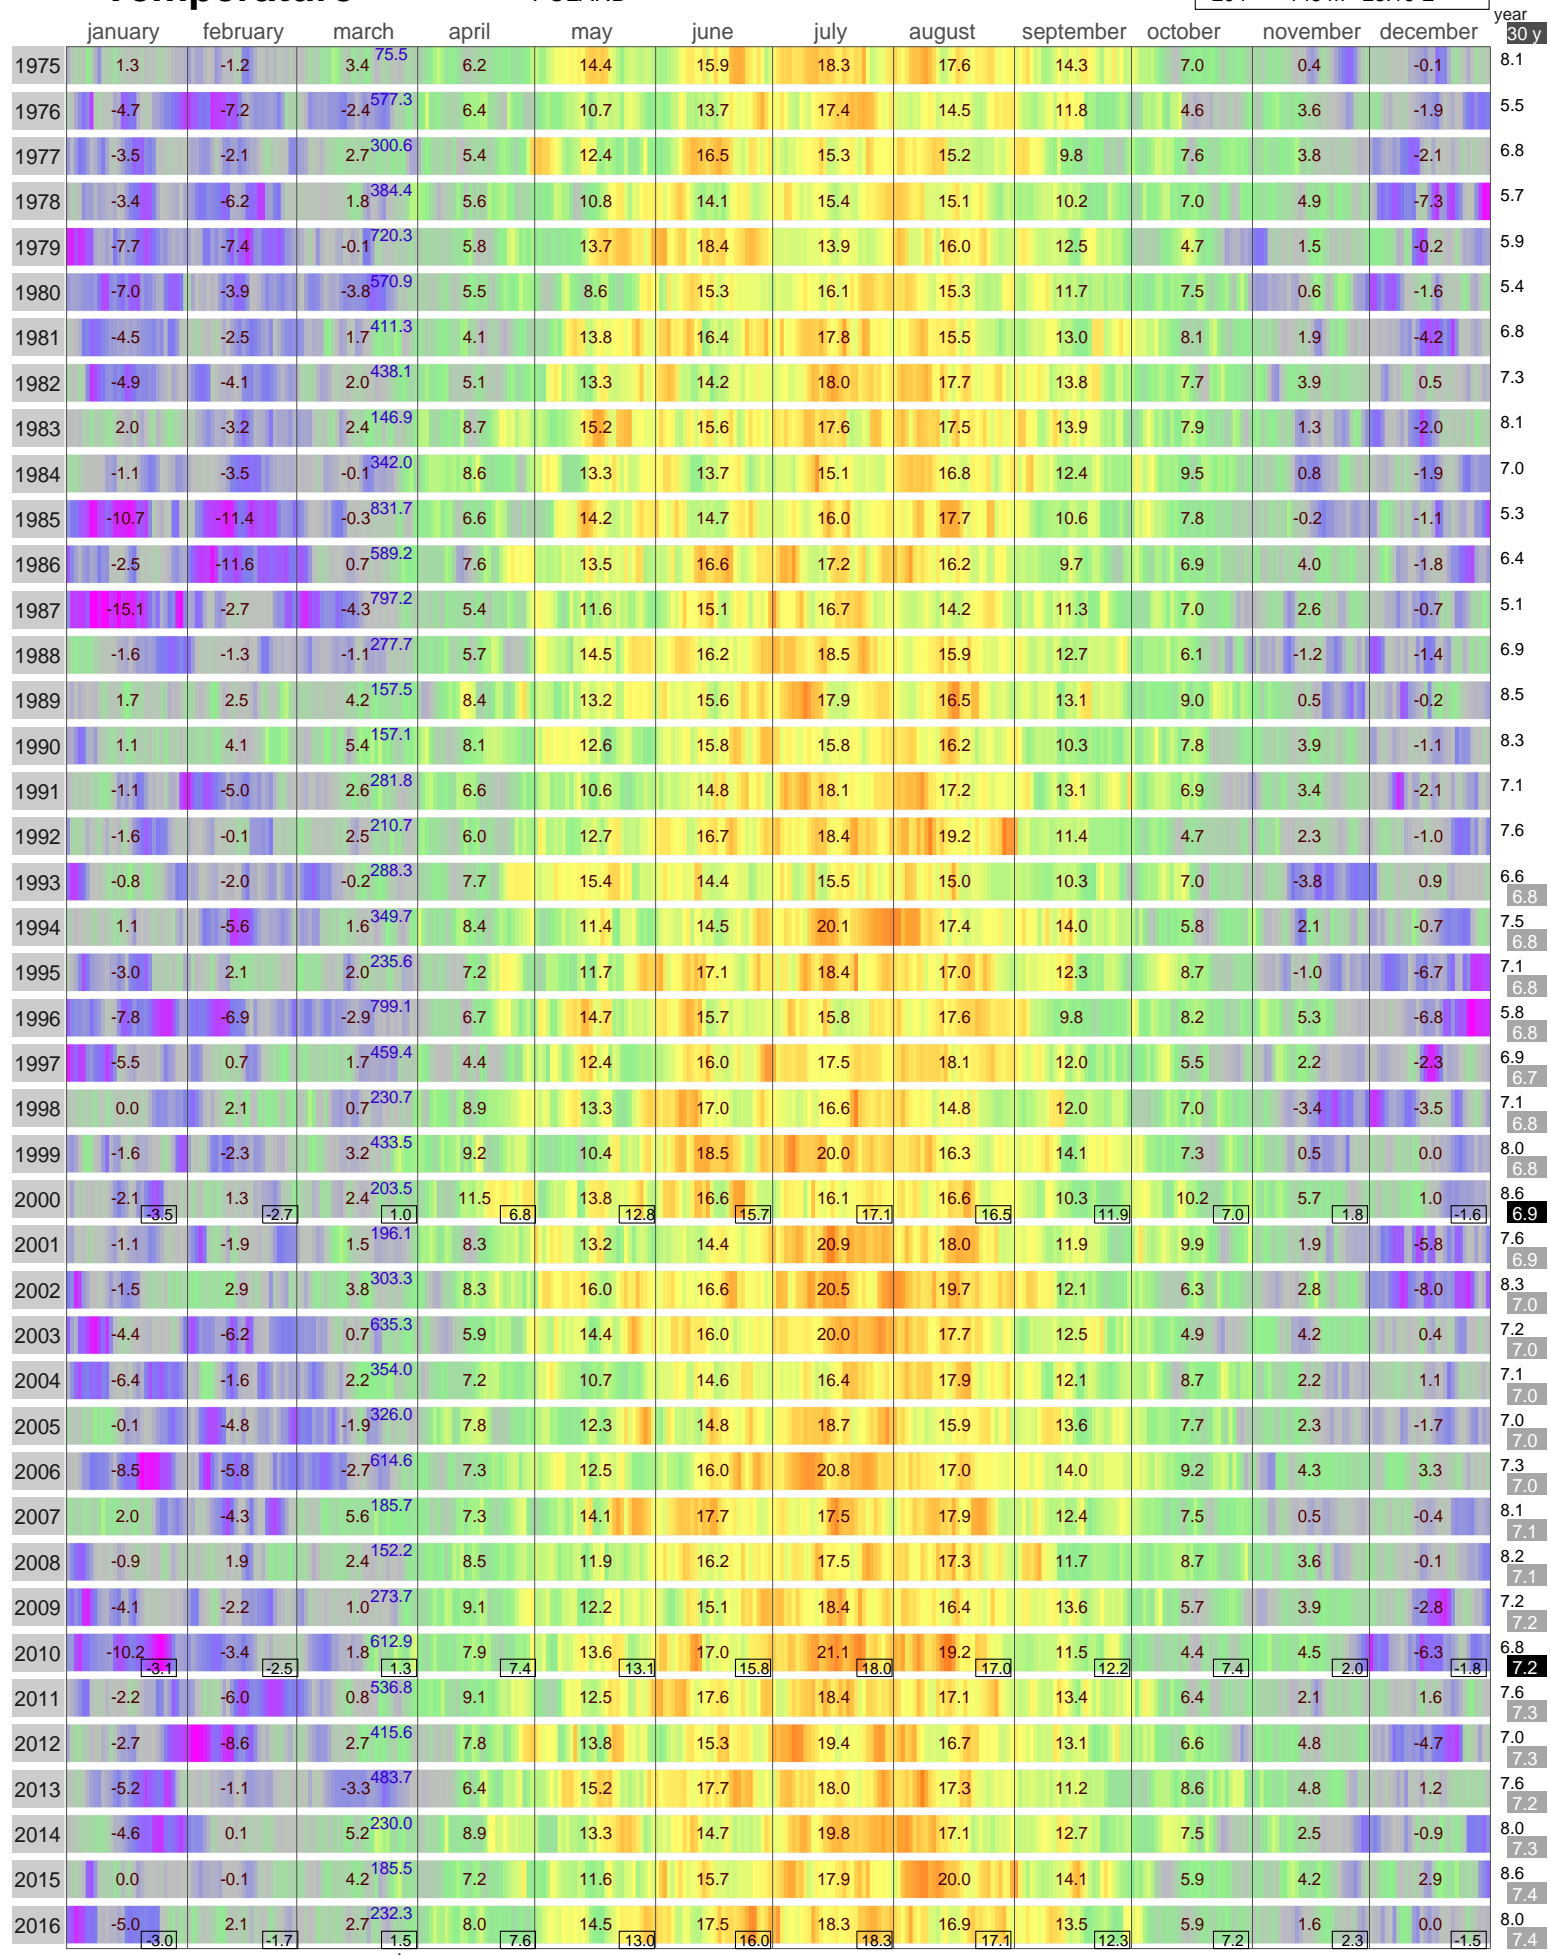

Mean Temperature

BIALYSTOK
POLAND

ECA Id: 204 Height: 53.11 N 148 m 23.16 E 

Hellmann Winter Number 

Validated data from source: 100637