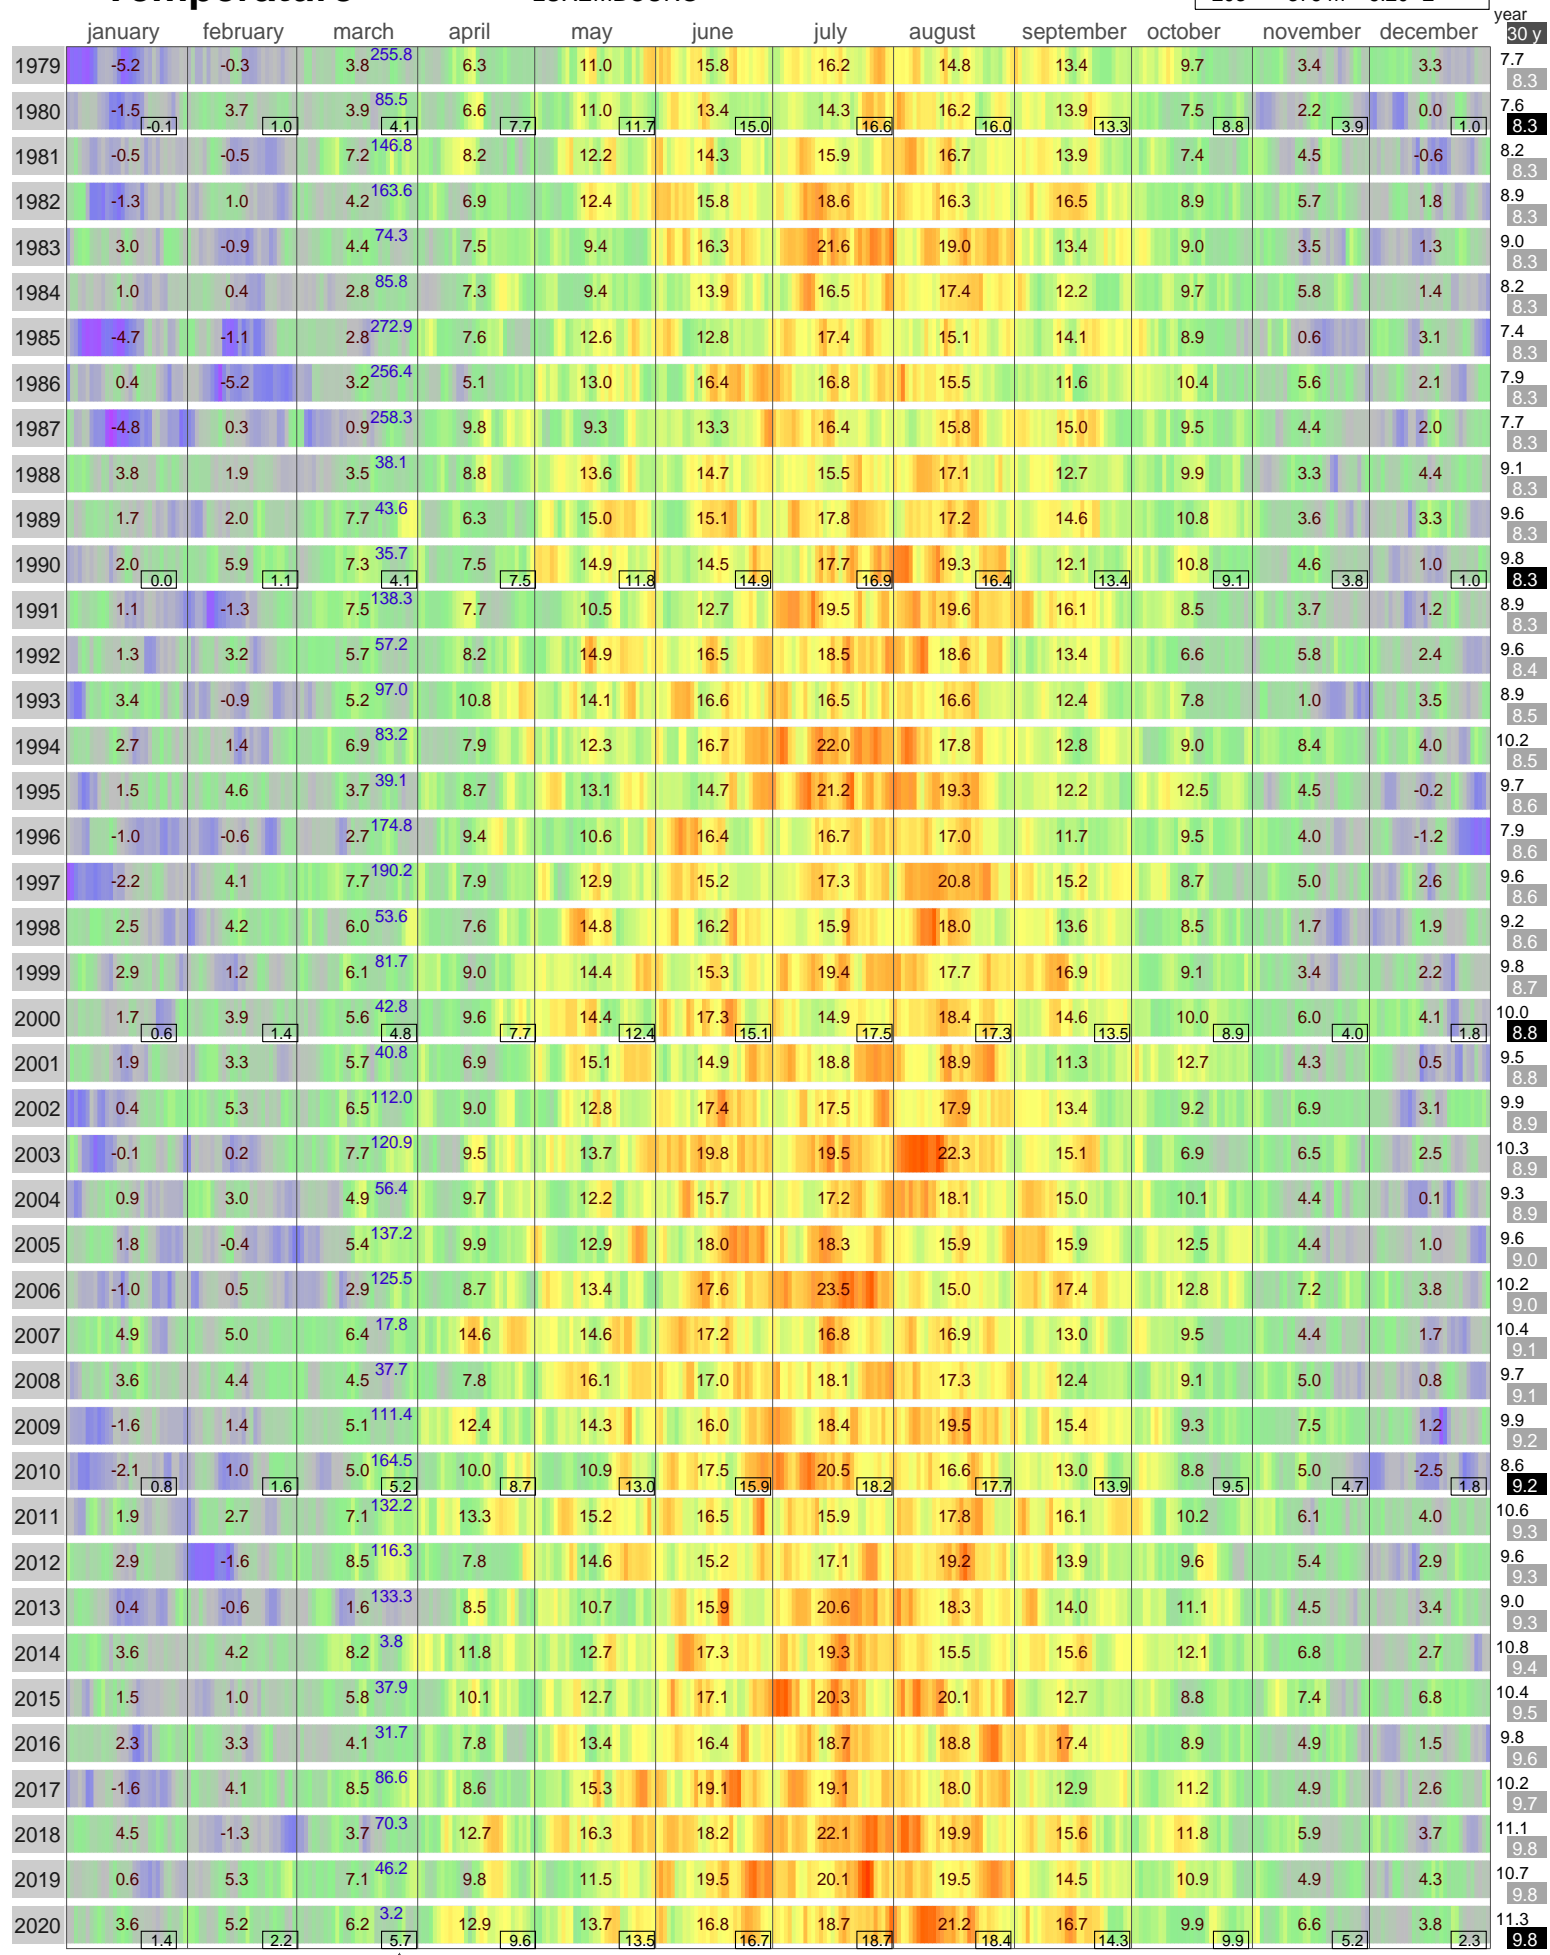

Mean Temperature

LUXEMBOURG AIRPORT LUXEMBOURG

ECA Id: Height: 49.63 N
203 376 m 6.20 E 

Hellmann Winter Number 
Validated data from source: 100633