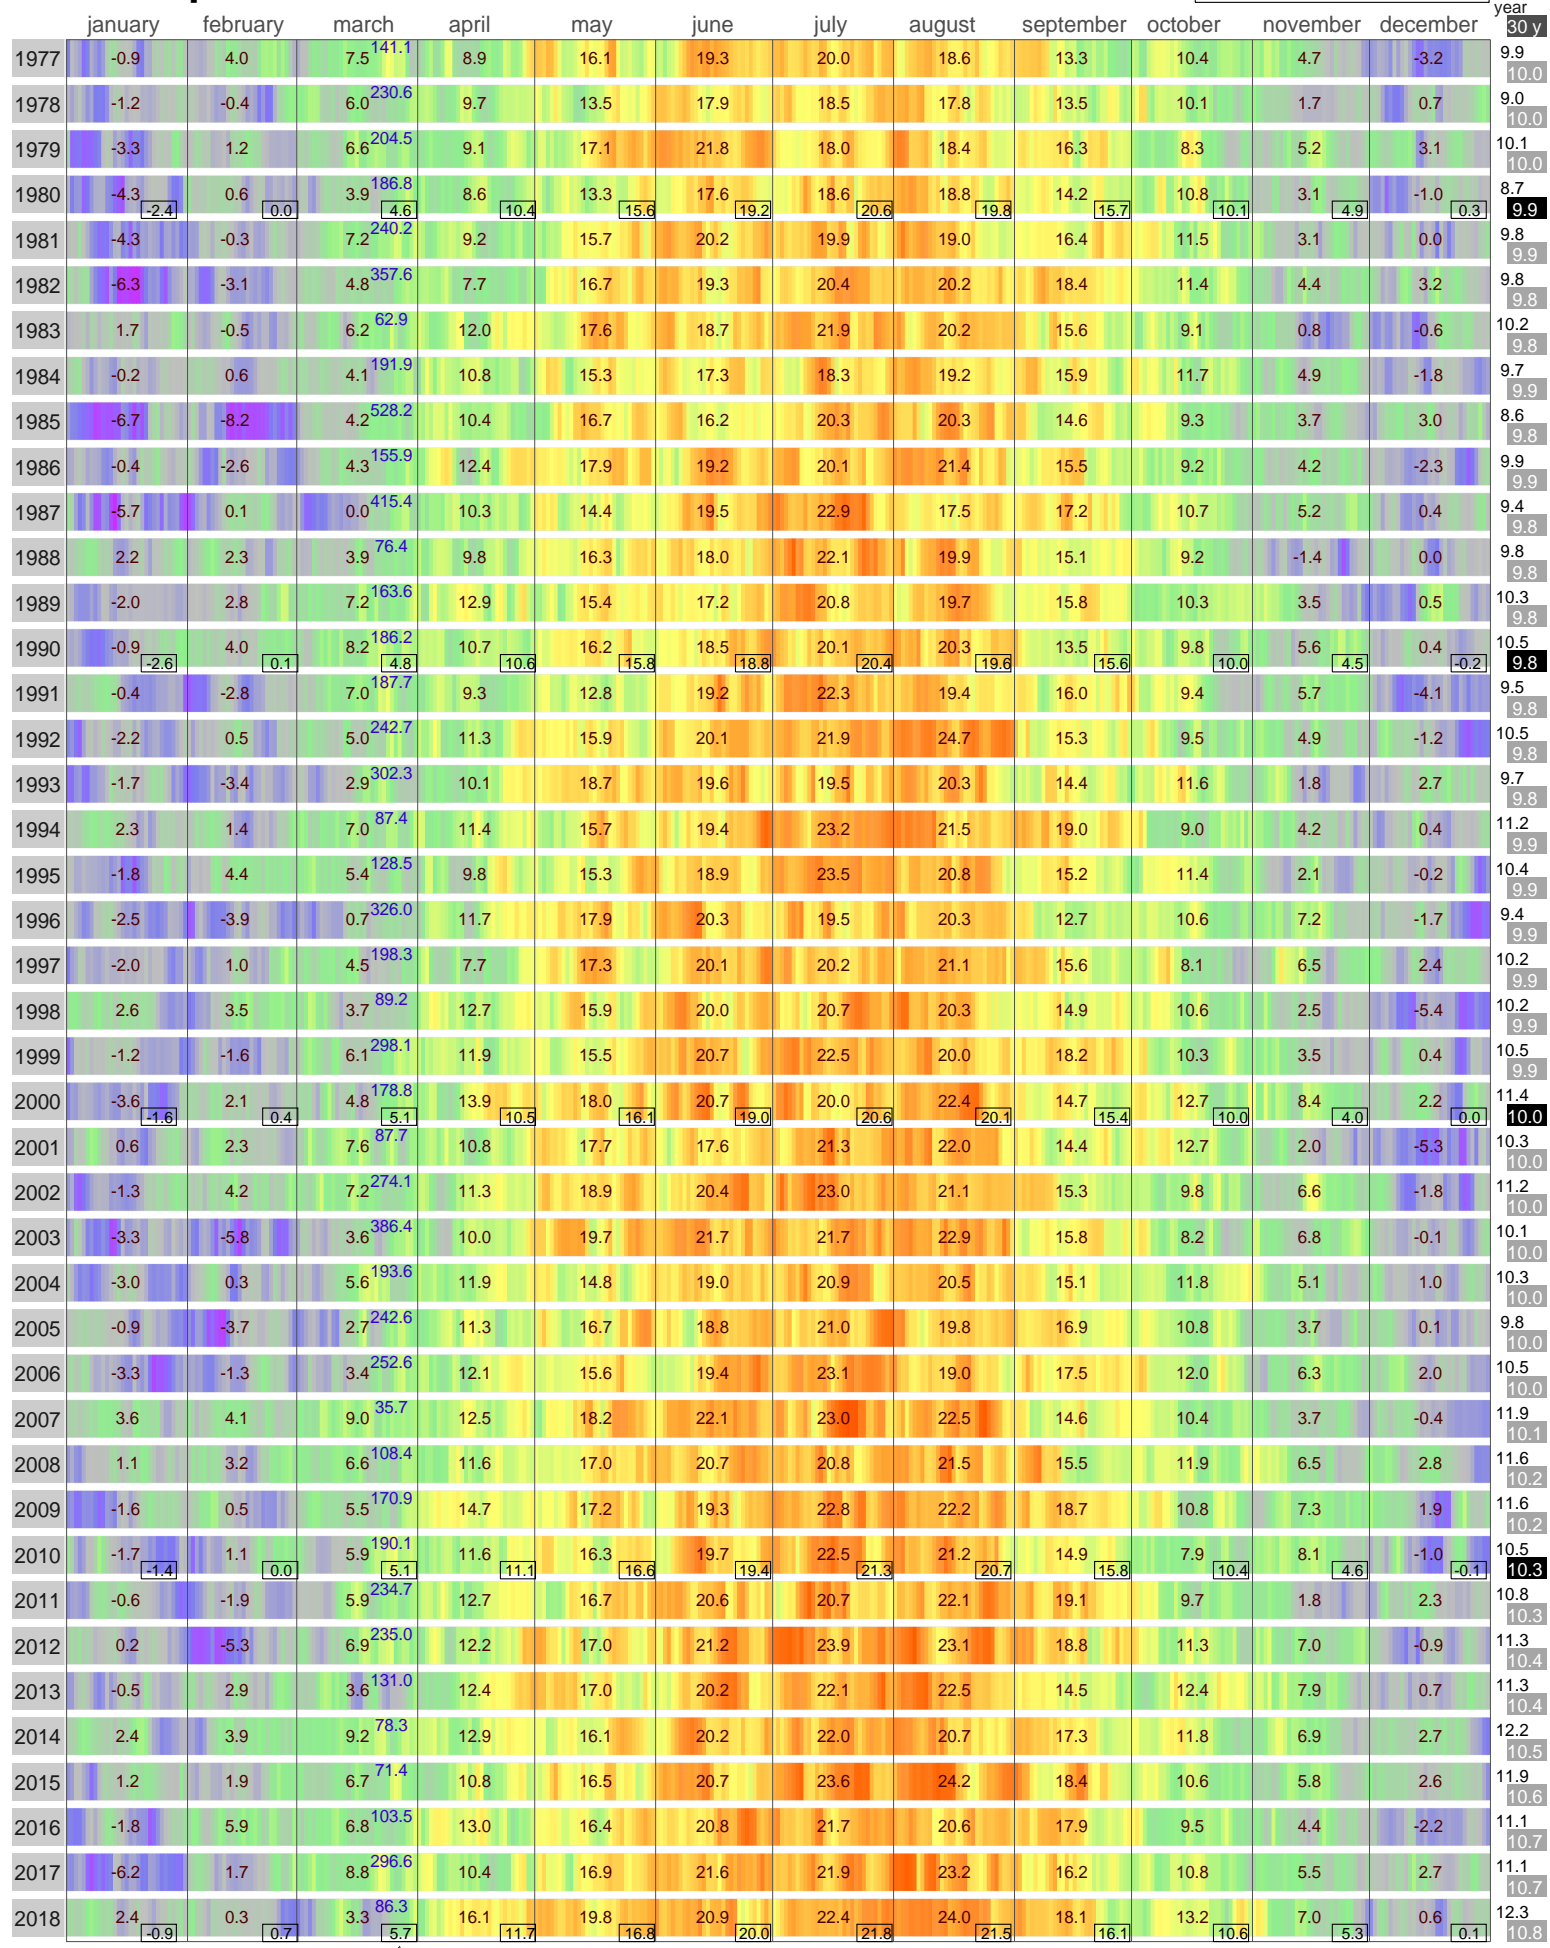

# Mean Temperature

## DEBRECEN AIRPORT HUNGARY

ECA Id: Height: 47.49 N  
852 108 m 21.61 E 

Hellmann Winter Number ↑

Validated data from source:  
152437