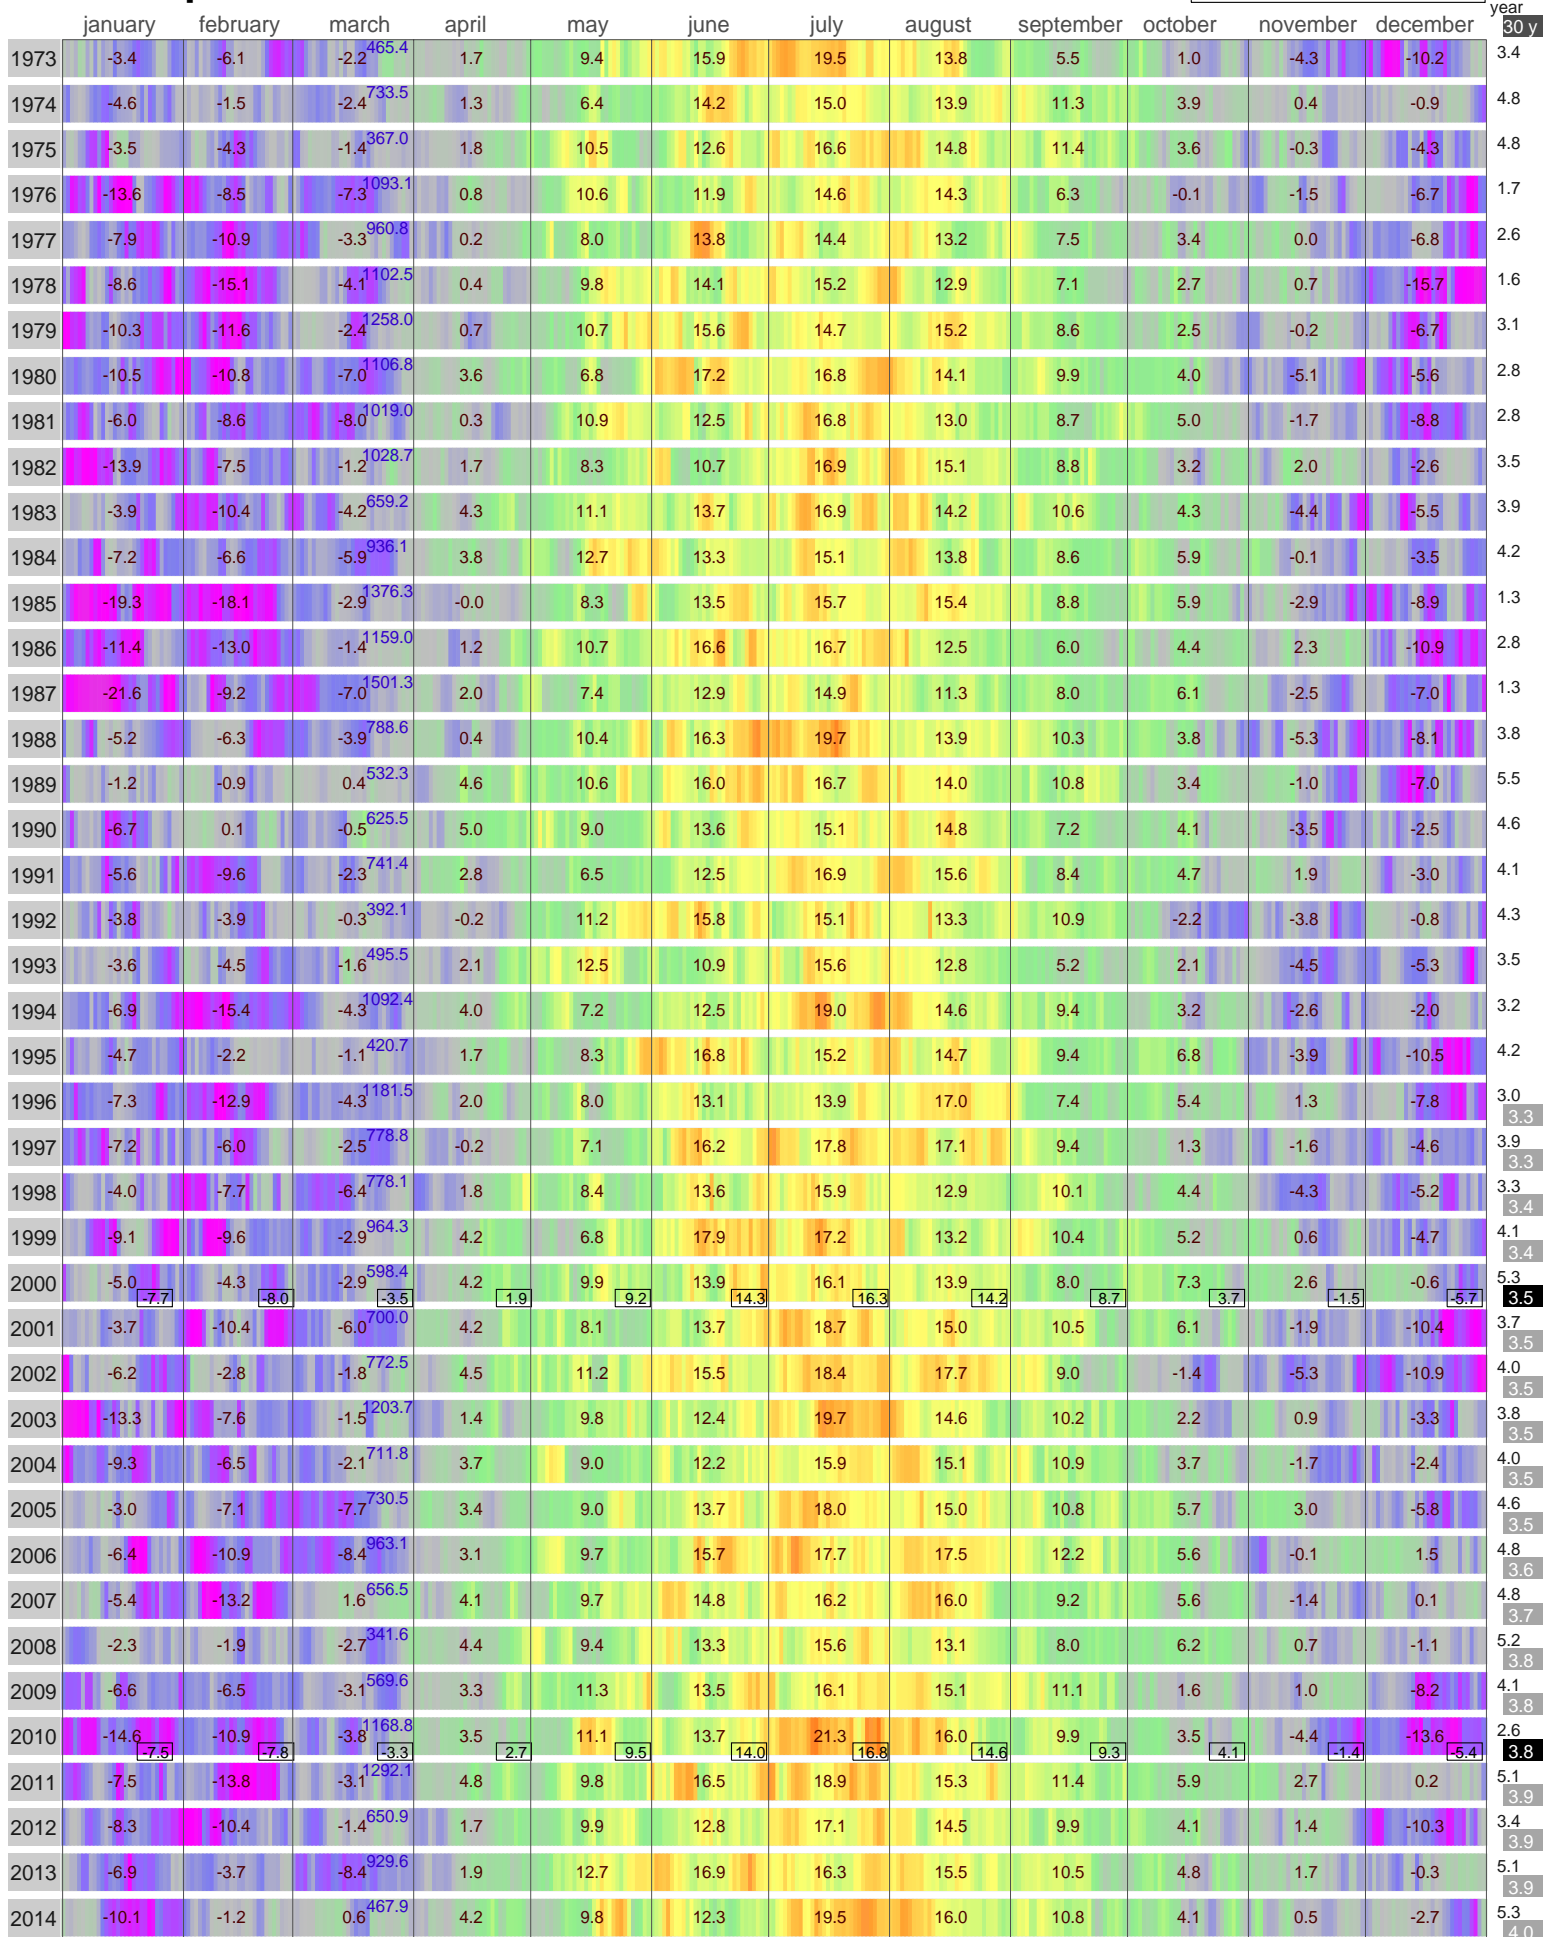

Mean Temperature

HALLI FINLAND

ECA Id: 7283 Height: 61.86 N 145 m 24.79 E 

Hellmann Winter Number 

Validated data from source(s):
43584 43689

Data updated with 'synoptical message from GTS' (non-validated)

Original source: Finnish Meteorological Institute

Blended and updated data taken from <http://www.ecad.eu>. See website for details about blending.

Calculation and Graphics: © Bart Vreeken, LogboekWeer.nl