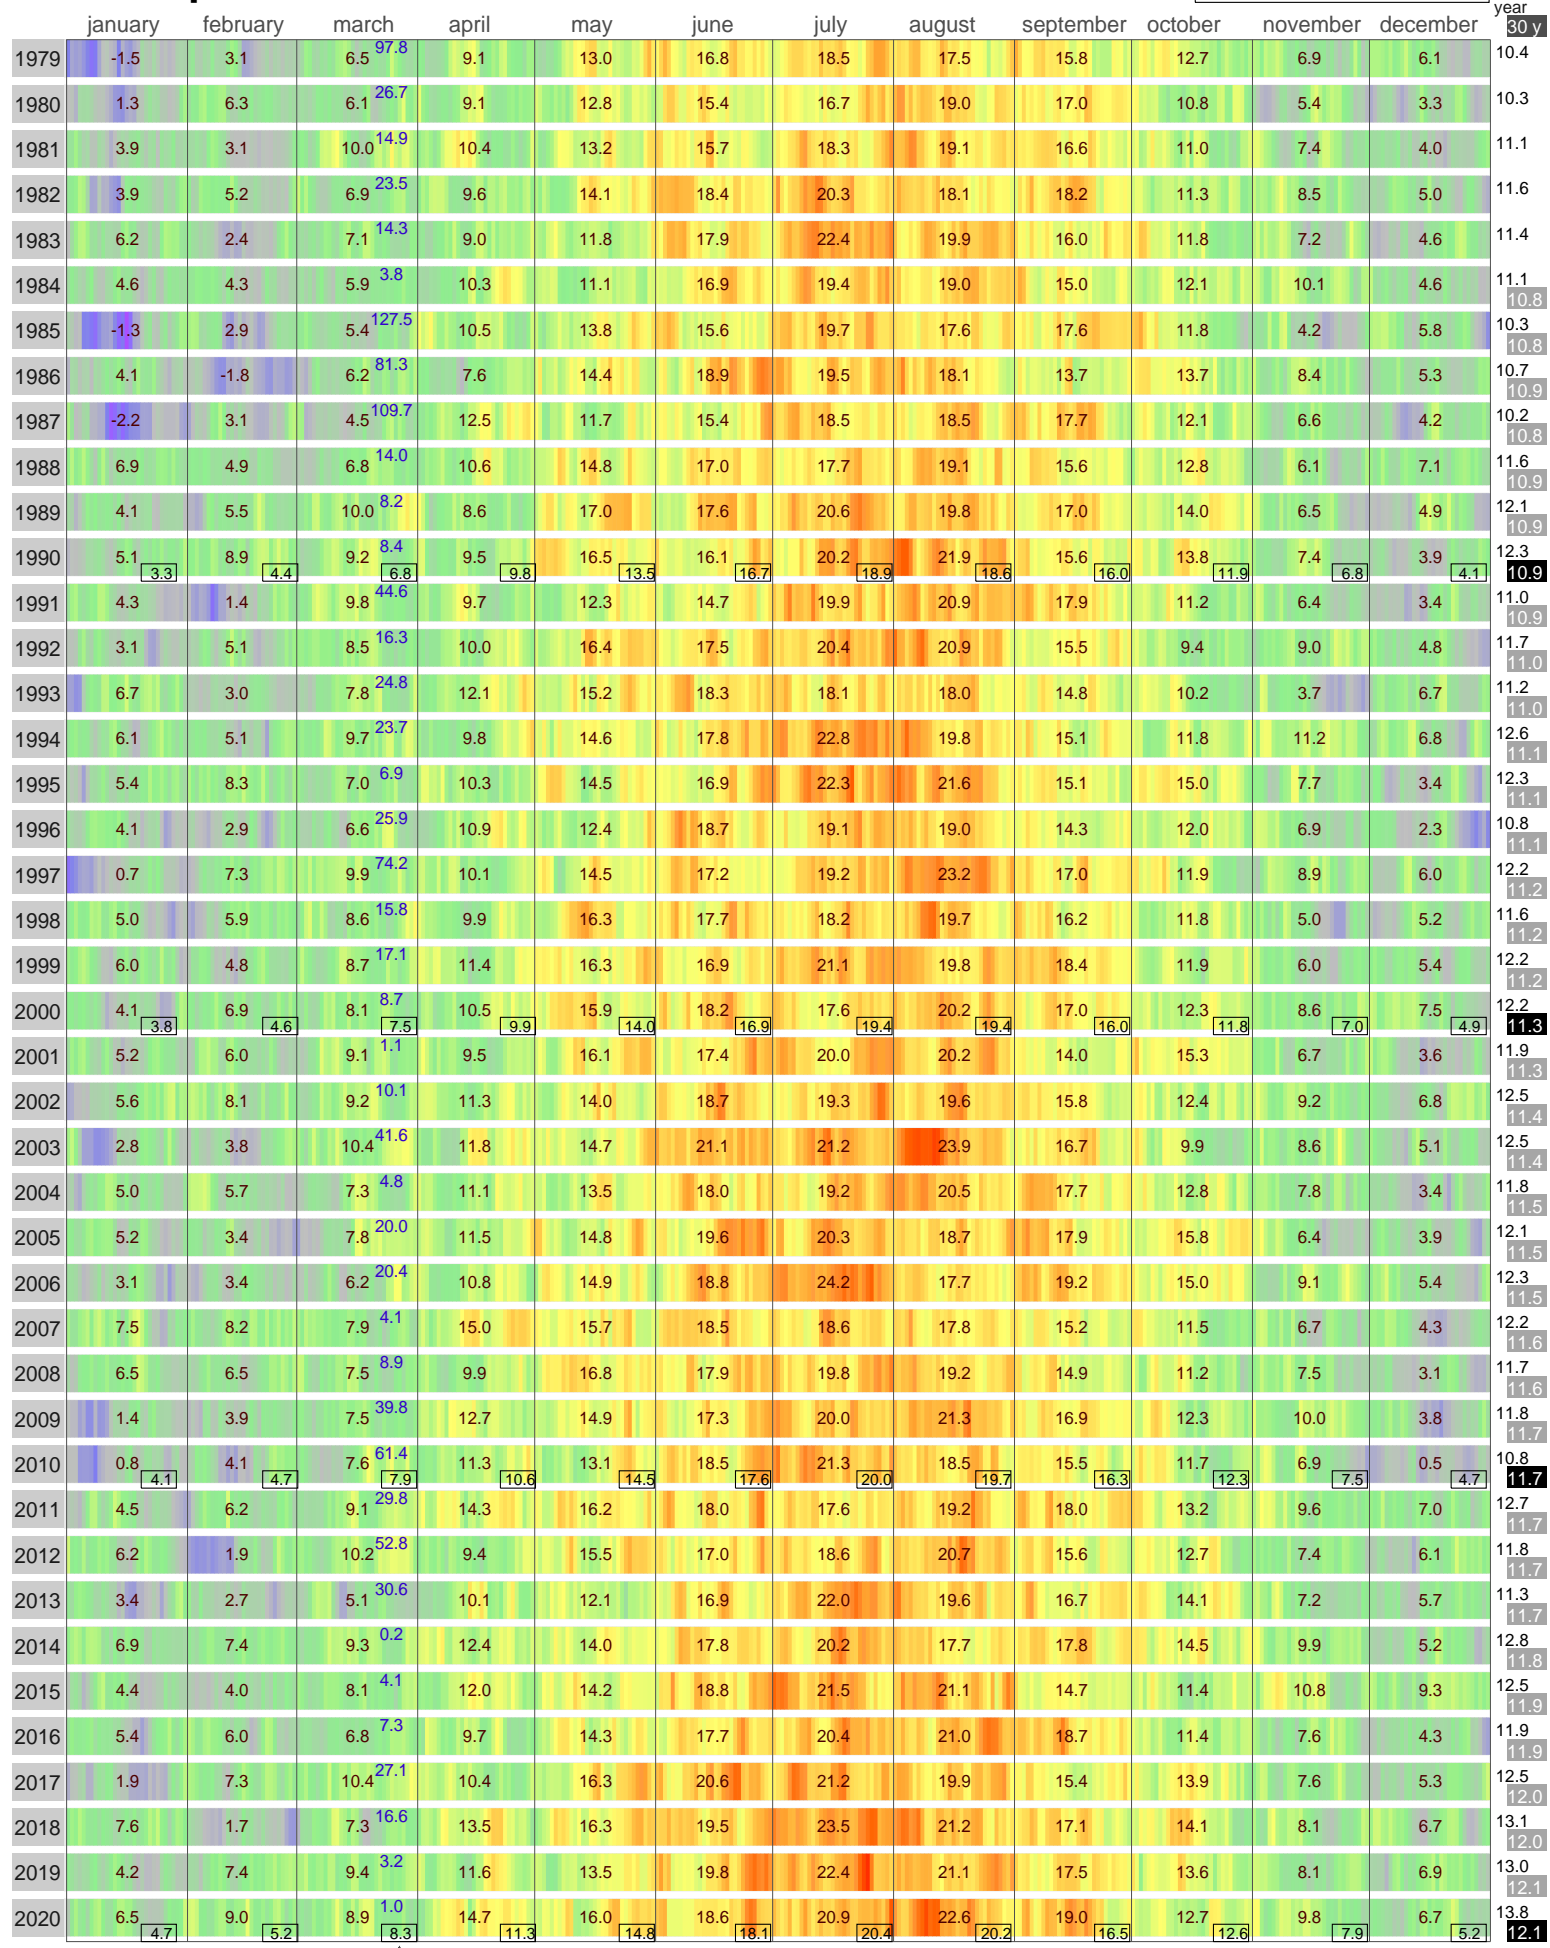

Mean Temperature

ORLY
FRANCE

ECA Id: 11249 Height: 89 m 48.72 N 2.38 E 

Hellmann Winter Number 
Validated data from source: 171642