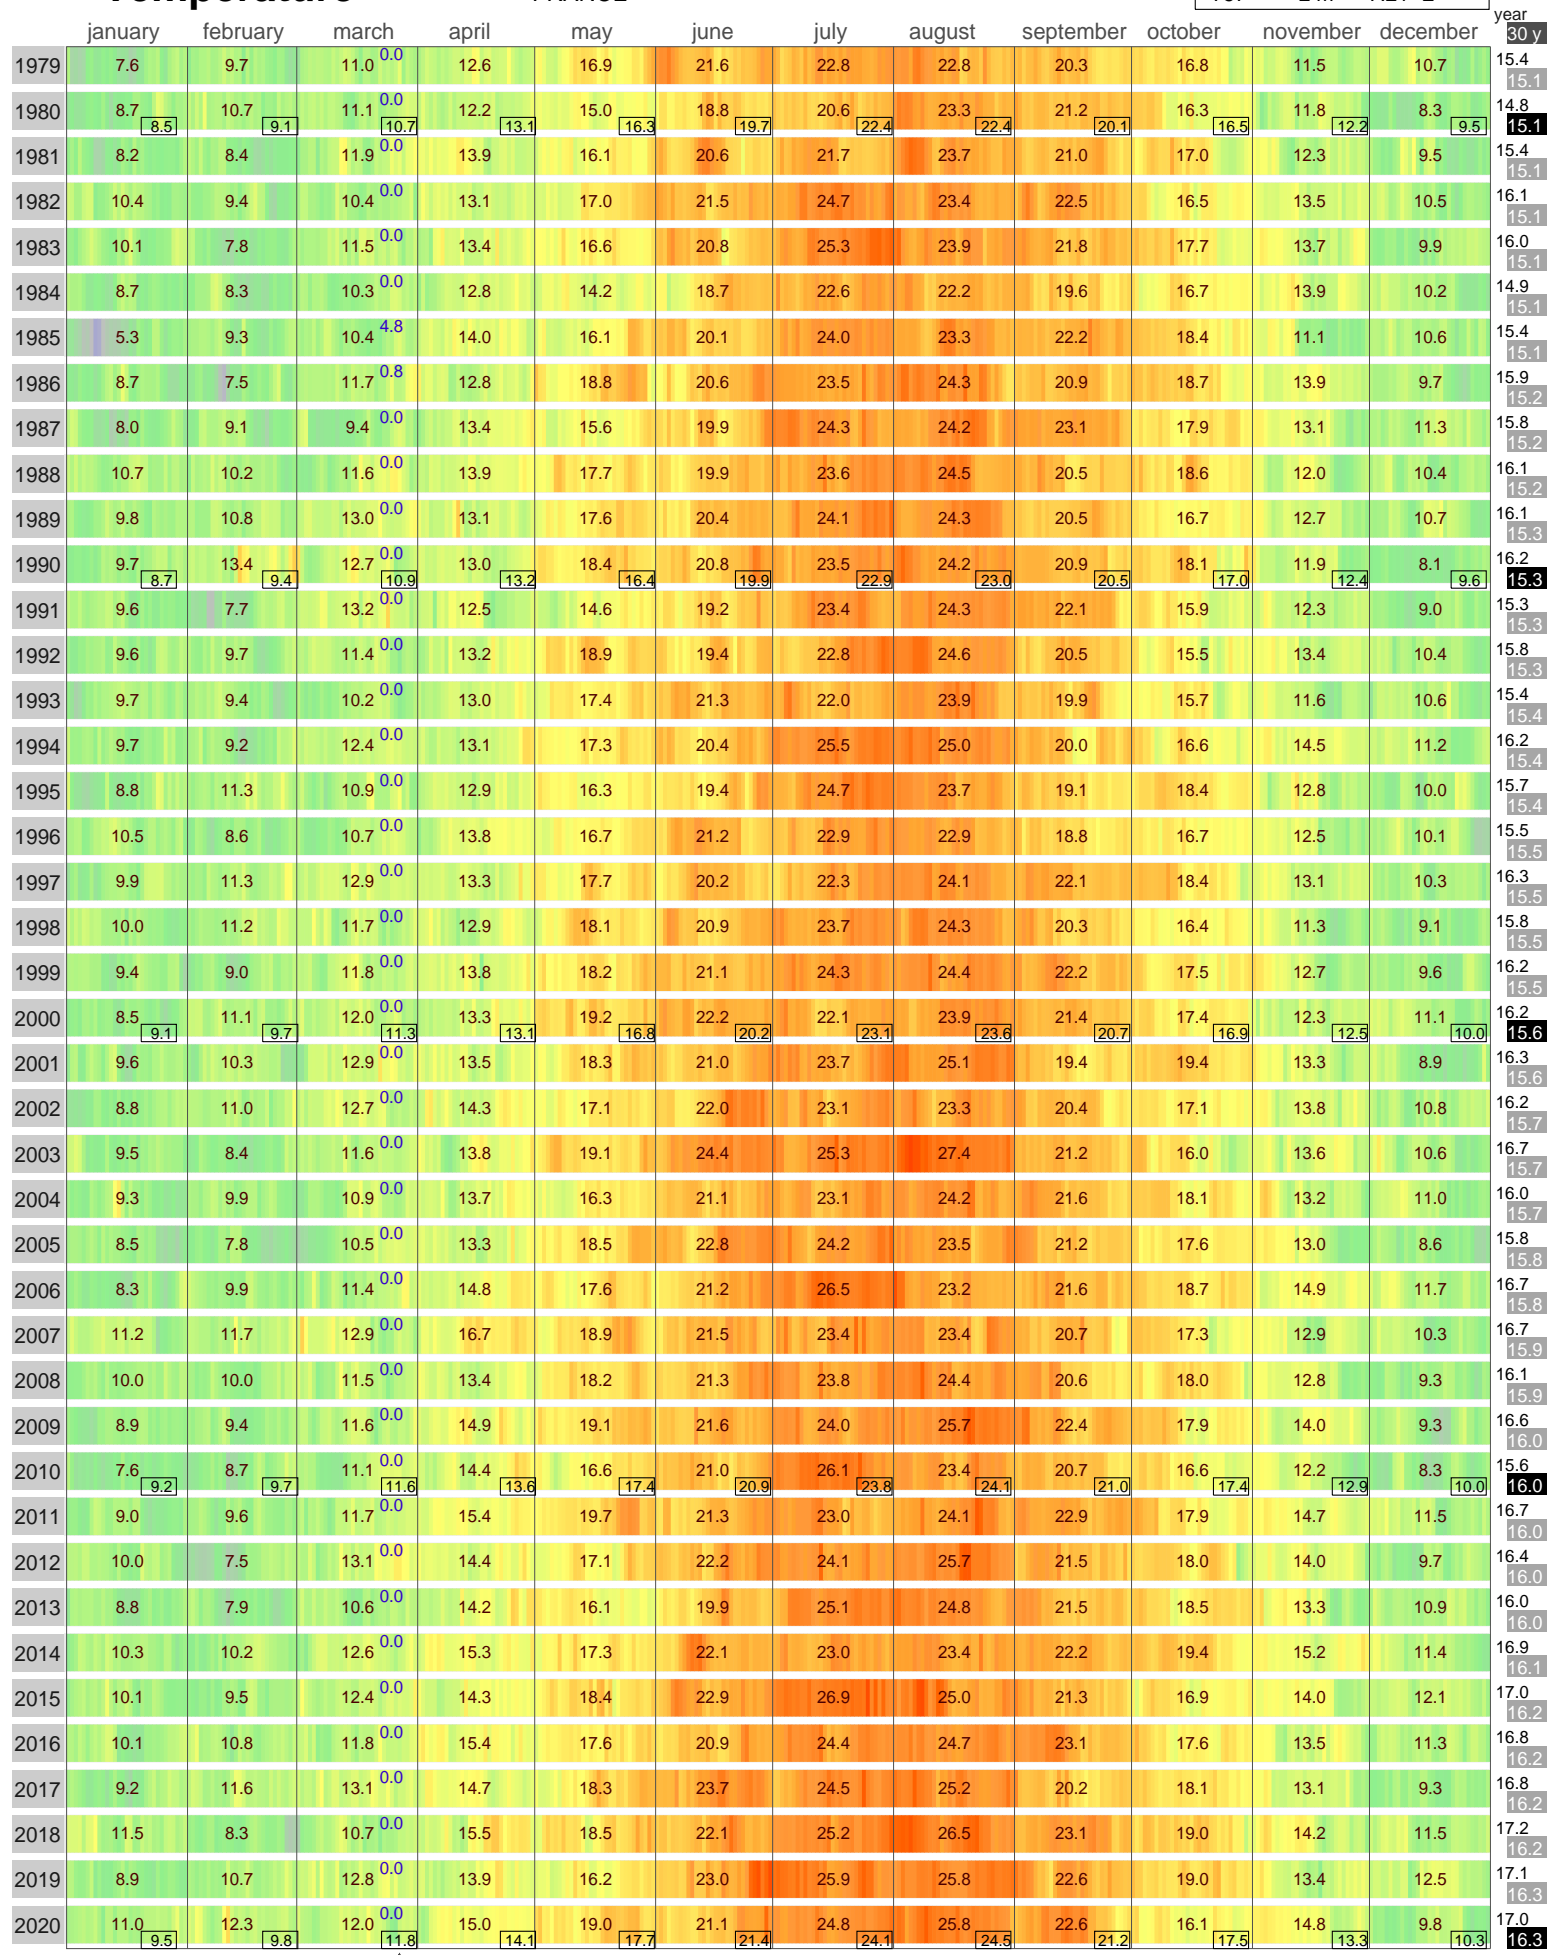

# Mean Temperature

NICE FRANCE

ECA Id: Height: 43.65 N  
757 2 m 7.21 E 

Hellmann Winter Number 

Validated data from source:  
104121