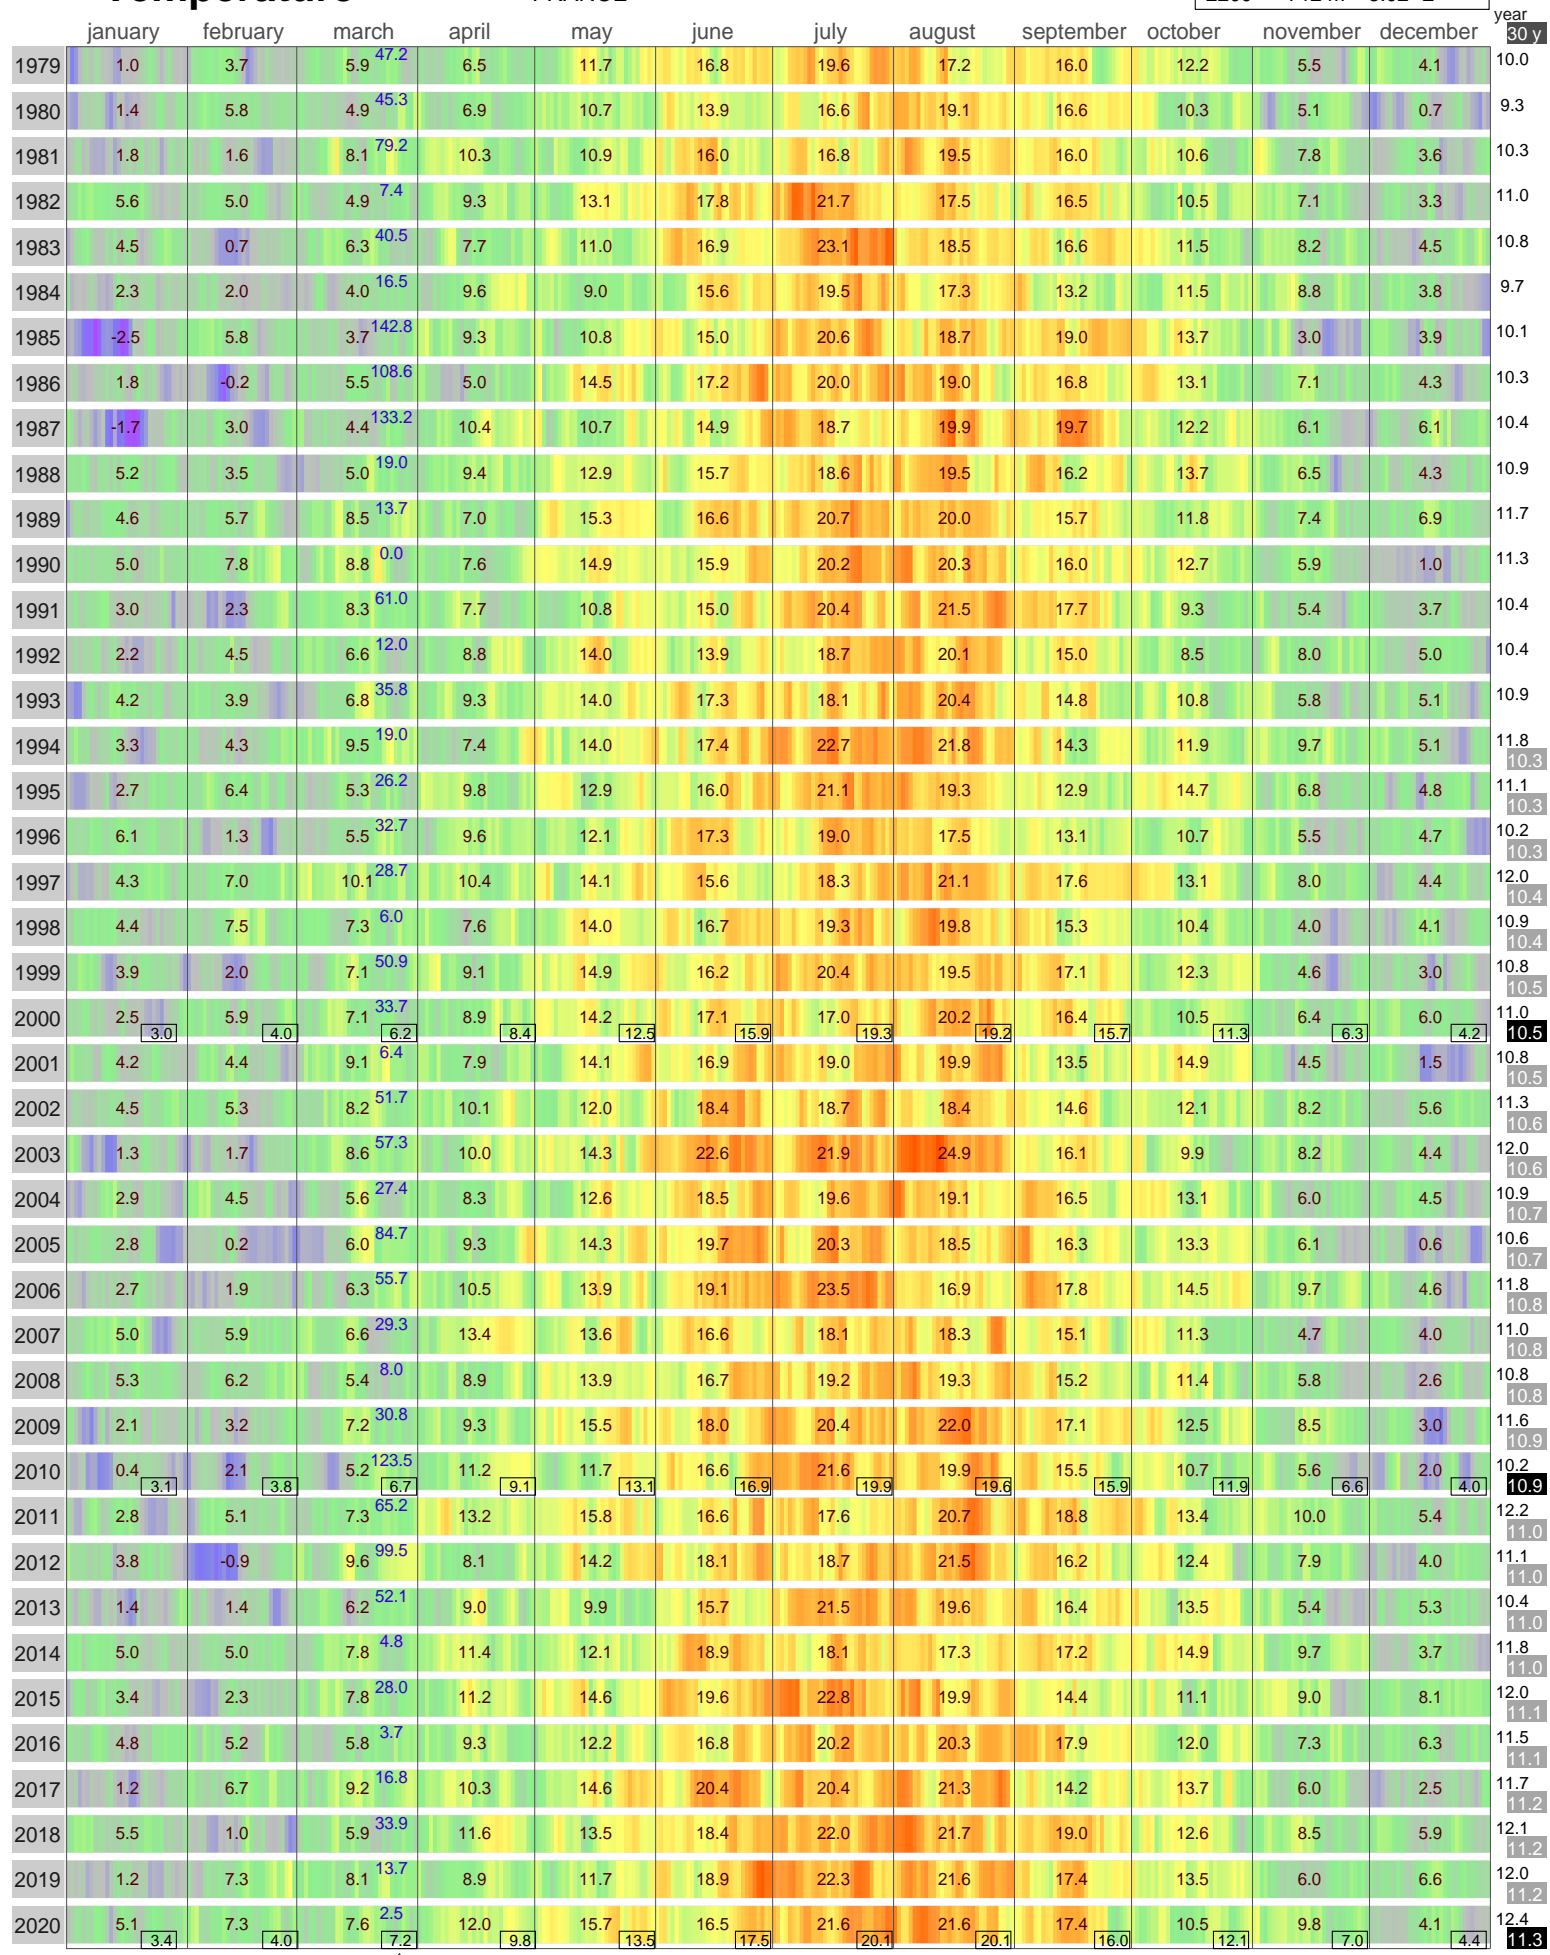

Mean Temperature

MILLAU
FRANCE

ECA Id: Height: 44.12 N
2200 712 m 3.02 E 

Hellmann Winter Number 
Validated data from source: 107220