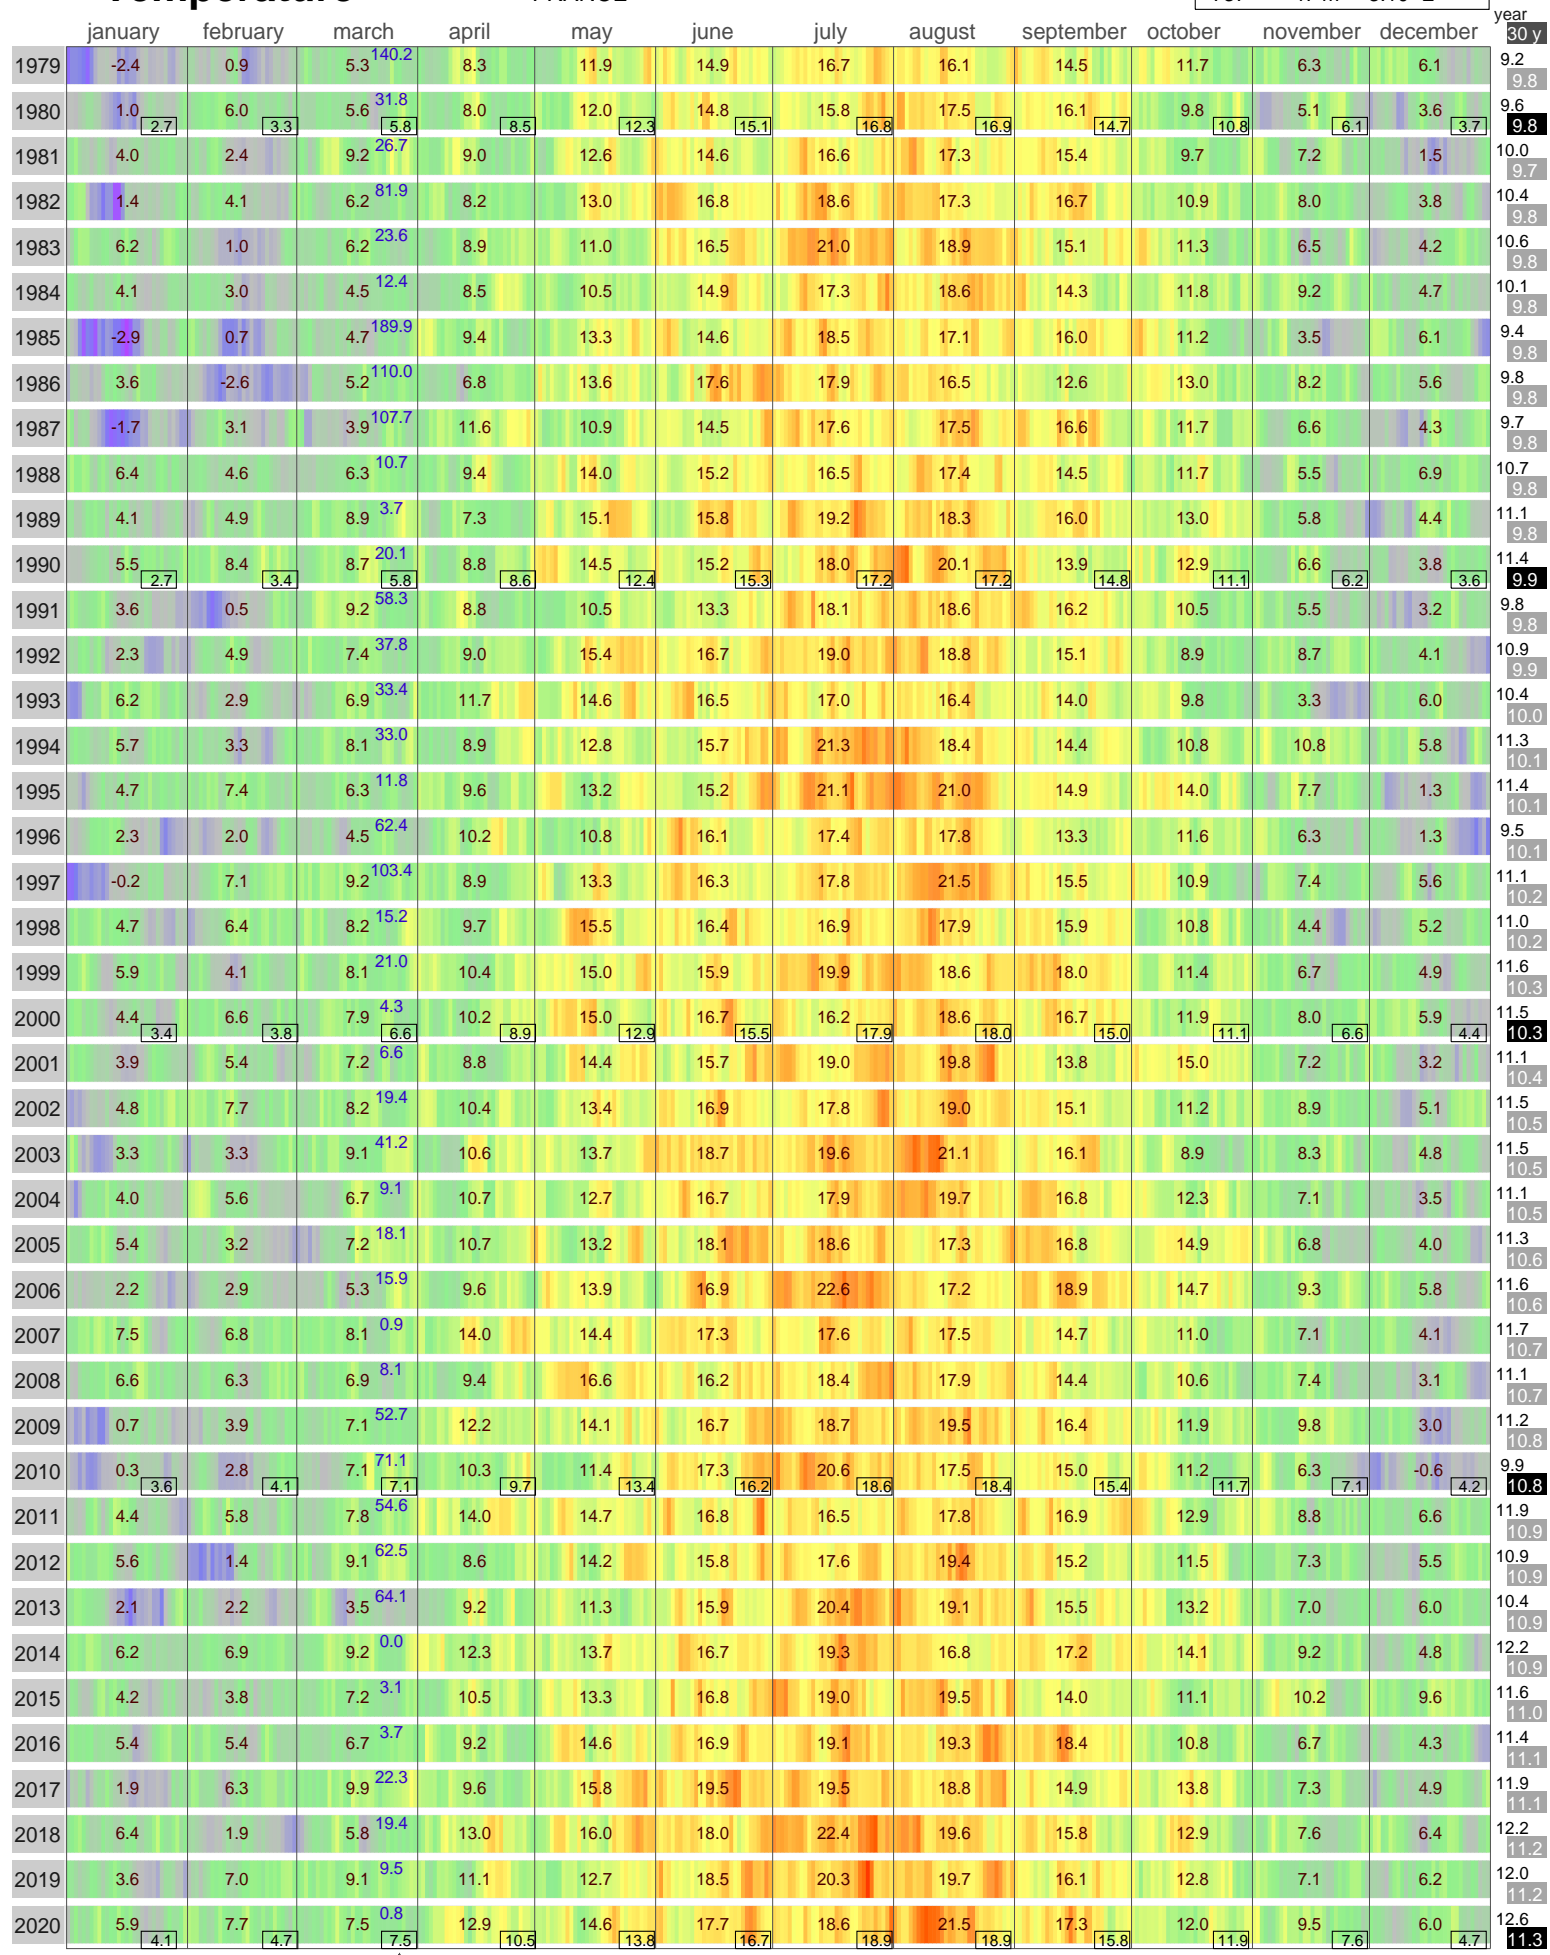

Mean Temperature

LILLE-LESQUIN
FRANCE

ECA Id: Height: 50.57 N
737 47 m 3.10 E 

Hellmann Winter Number 

Validated data from source:
104041