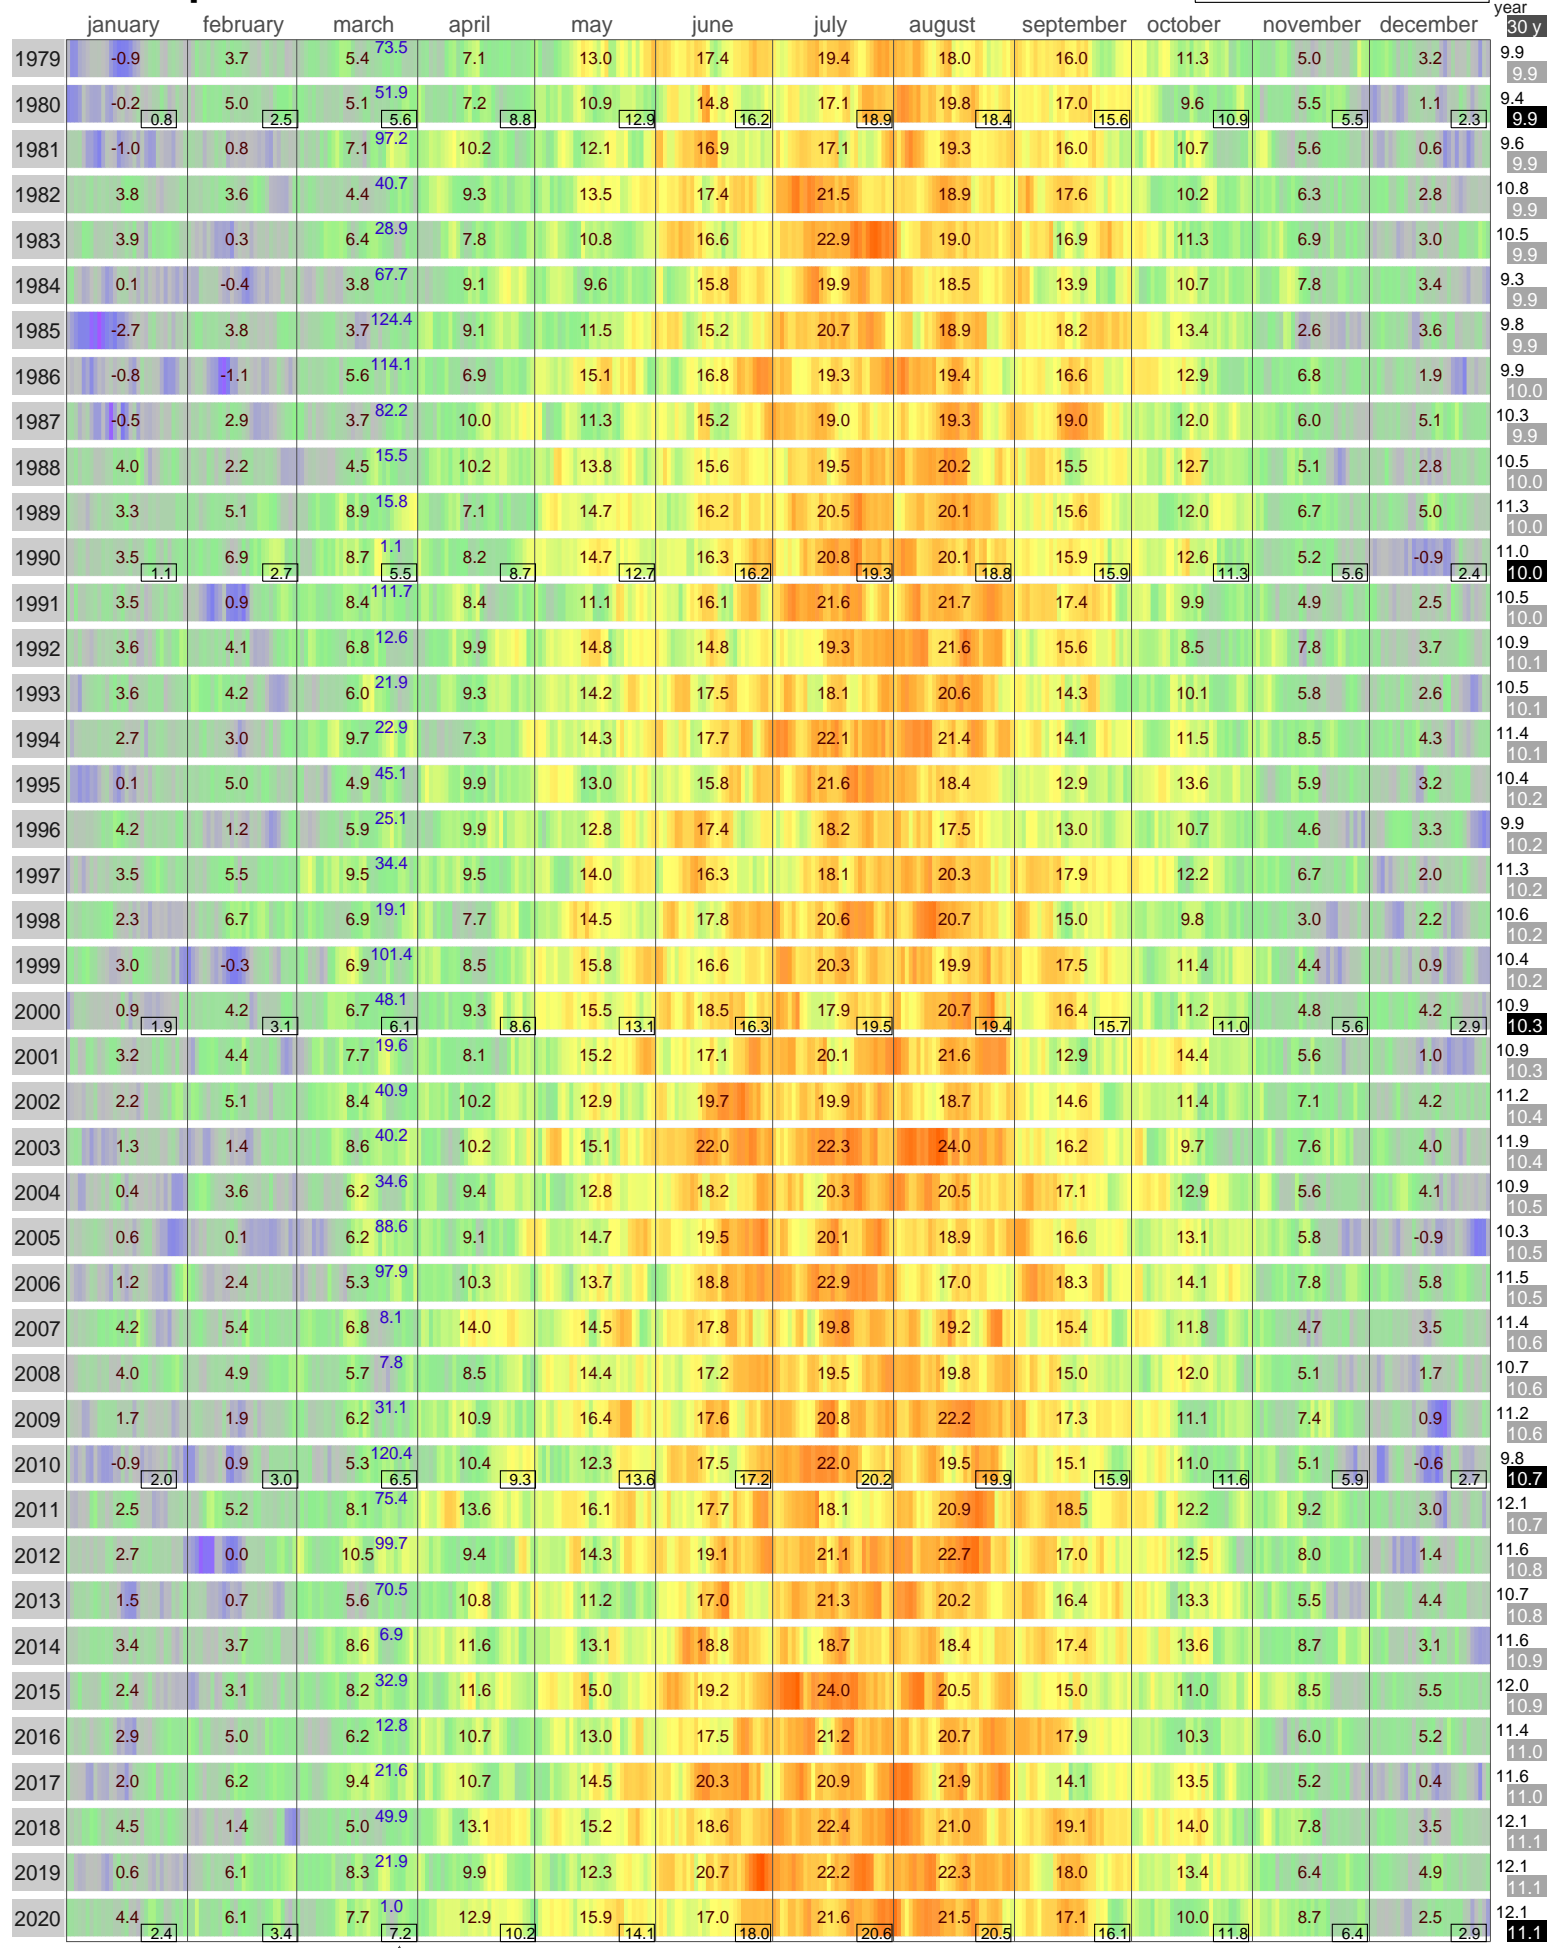

Mean Temperature

EMBRUN
FRANCE

ECA Id: Height: 44.57 N
755 871 m 6.50 E 

Hellmann Winter Number 
Validated data from source: 104113