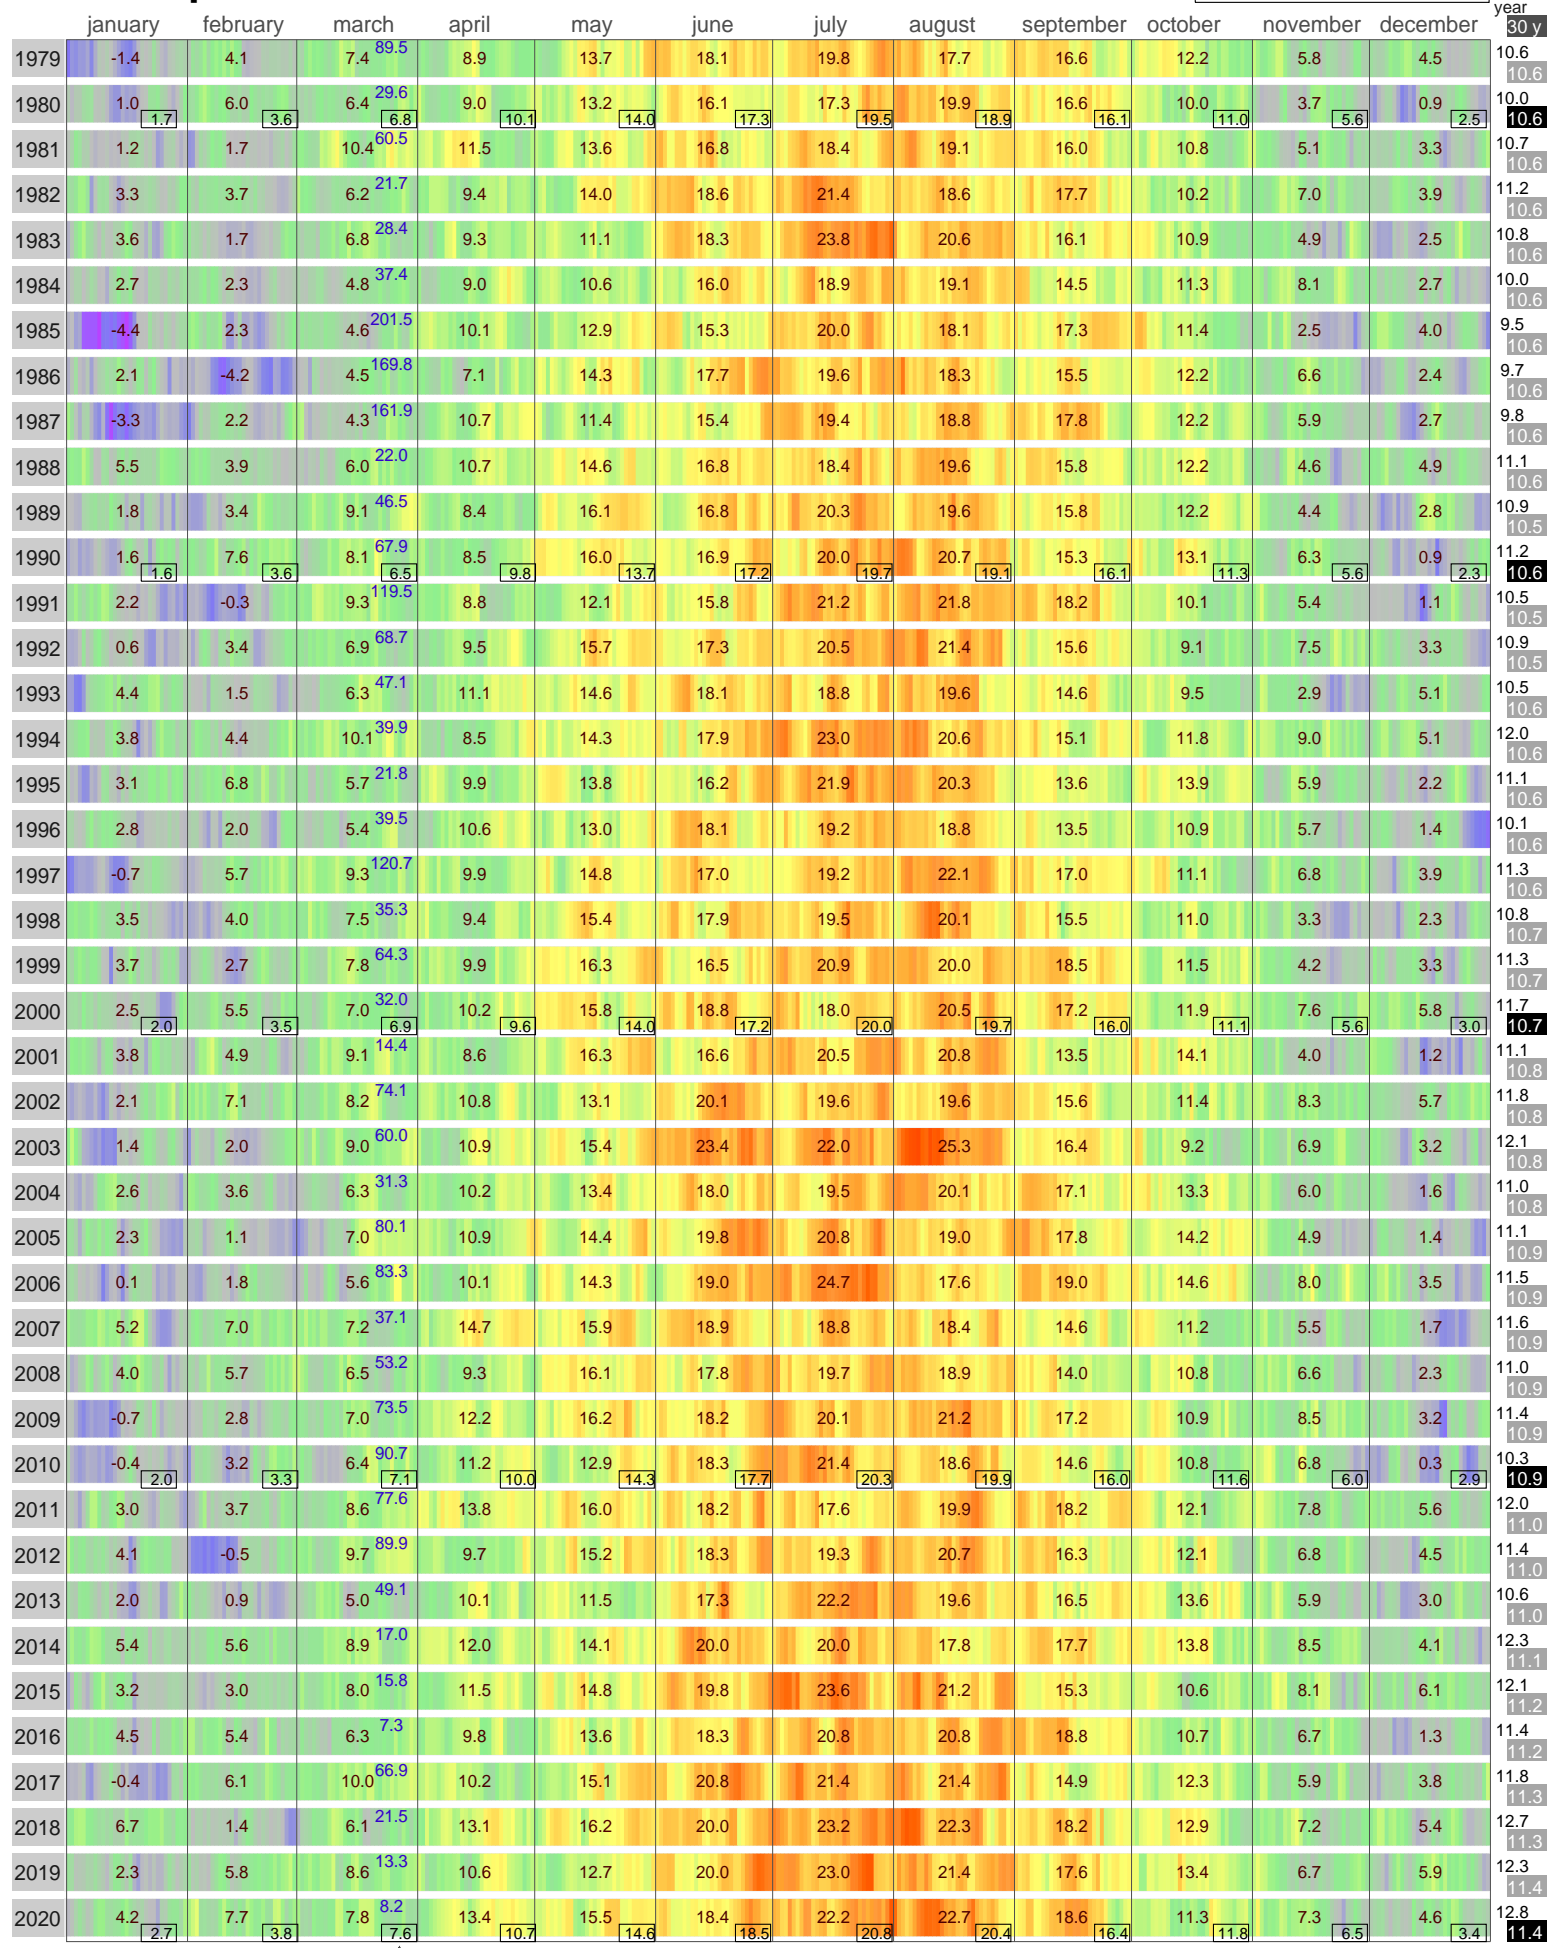

Mean Temperature

DIJON-LONGVIC
FRANCE

ECA Id: Height: 47.27 N
745 219 m 5.09 E 

Hellmann Winter Number 

Validated data from source:
104073