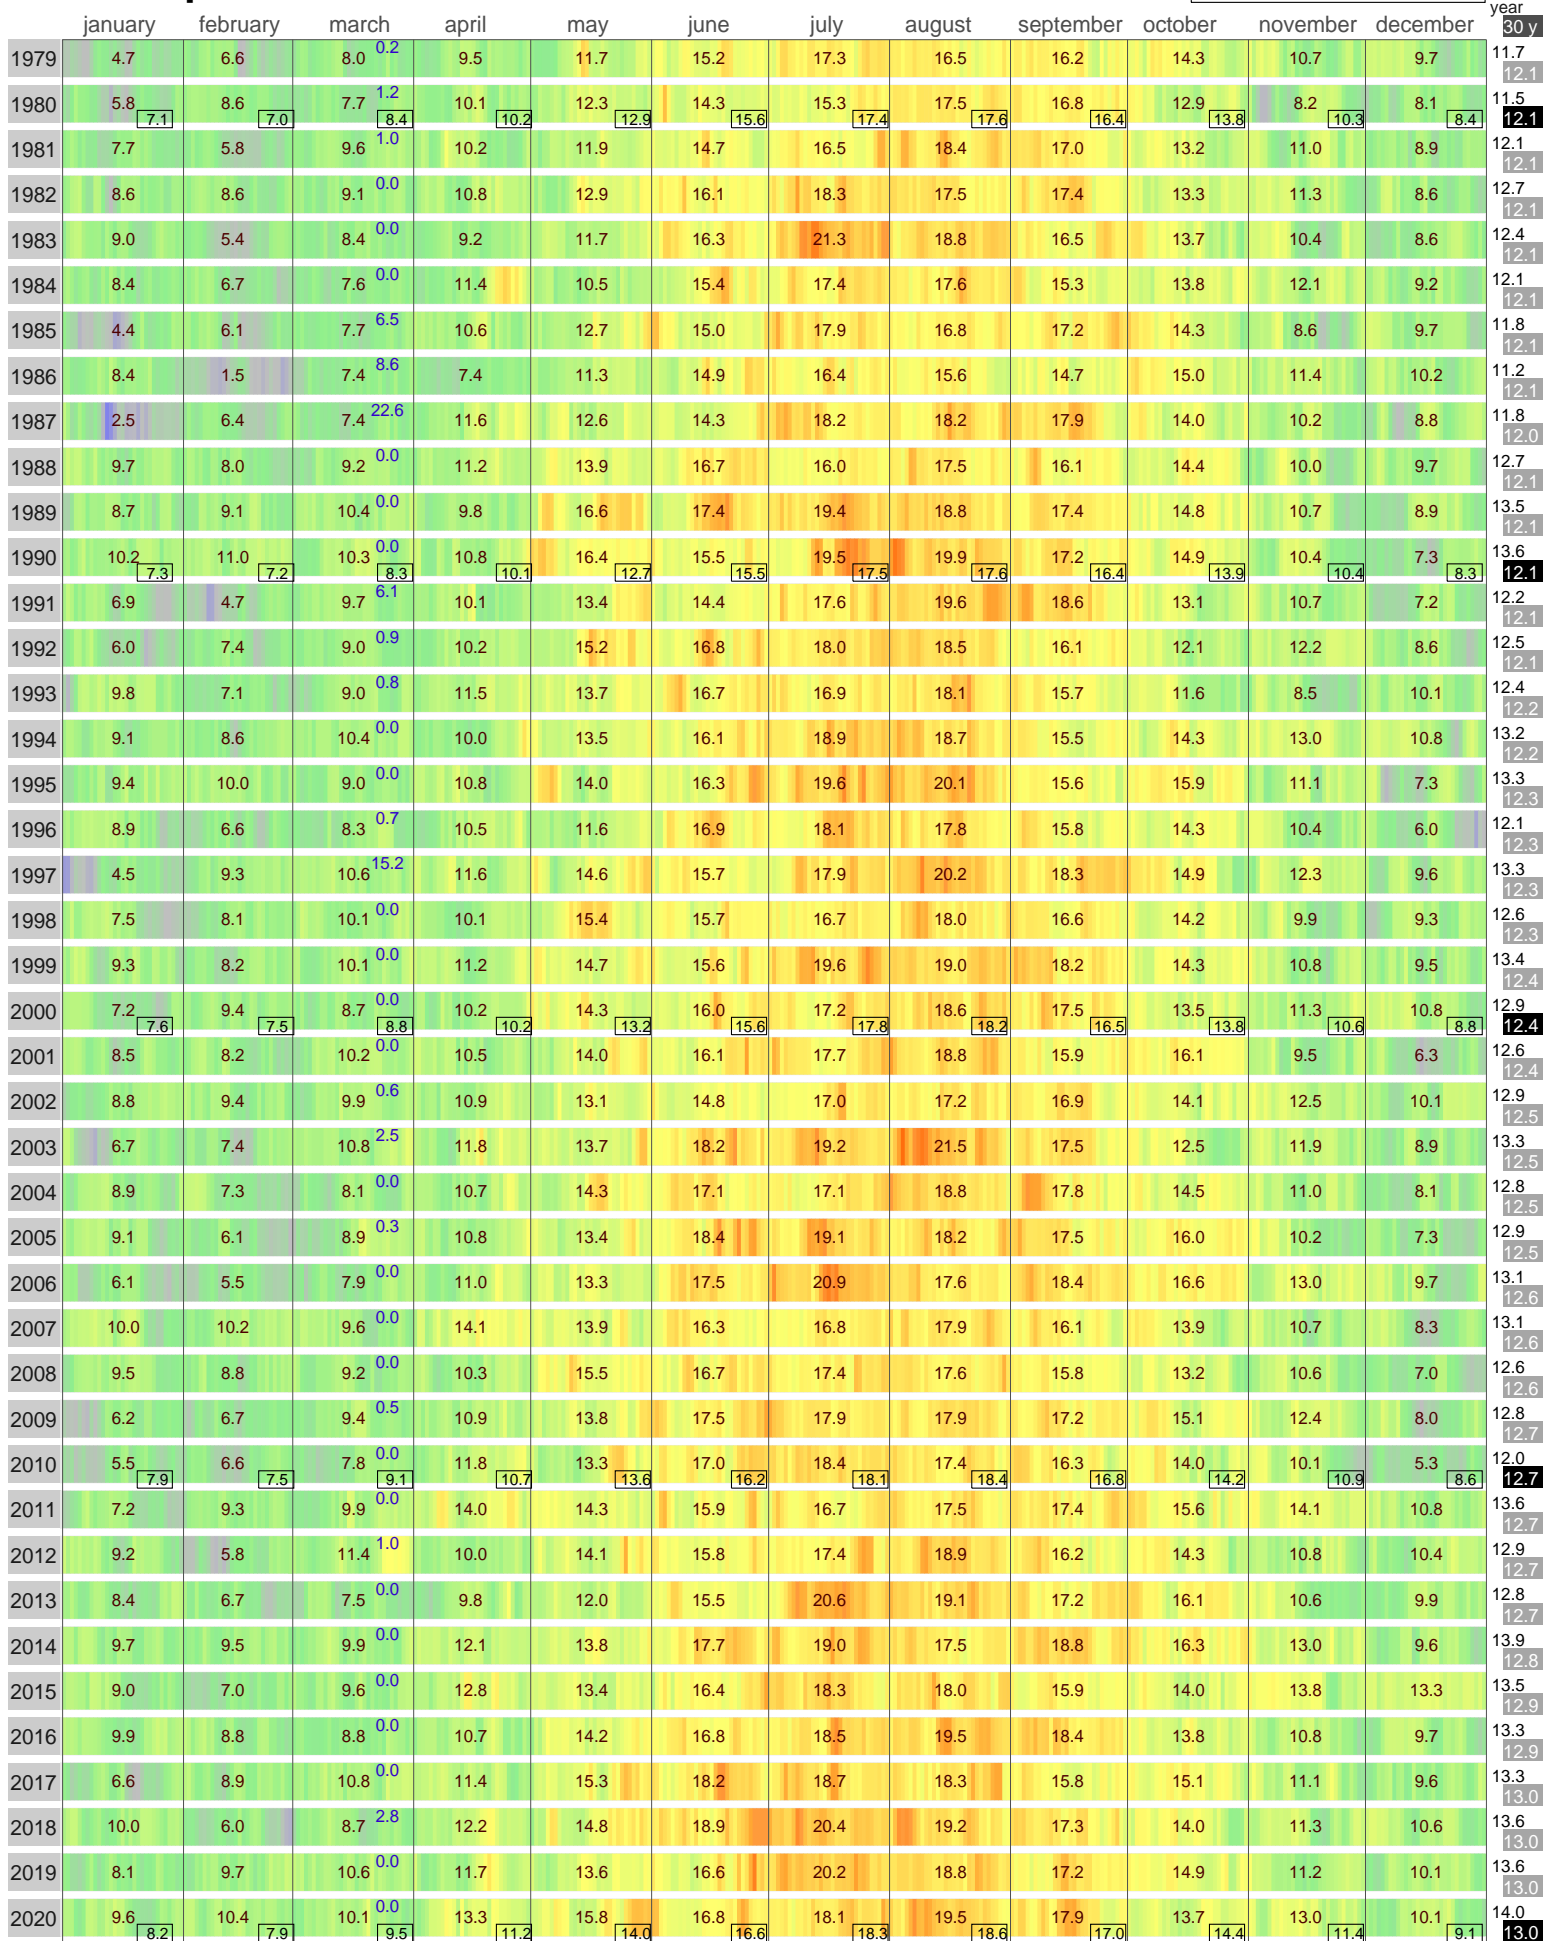

Mean Temperature

BELLE ILE - LE TALUT FRANCE

ECA Id: Height: 47.29 N
11247 34 m 2.78 W 

Hellmann Winter Number 
Validated data from source: 171634