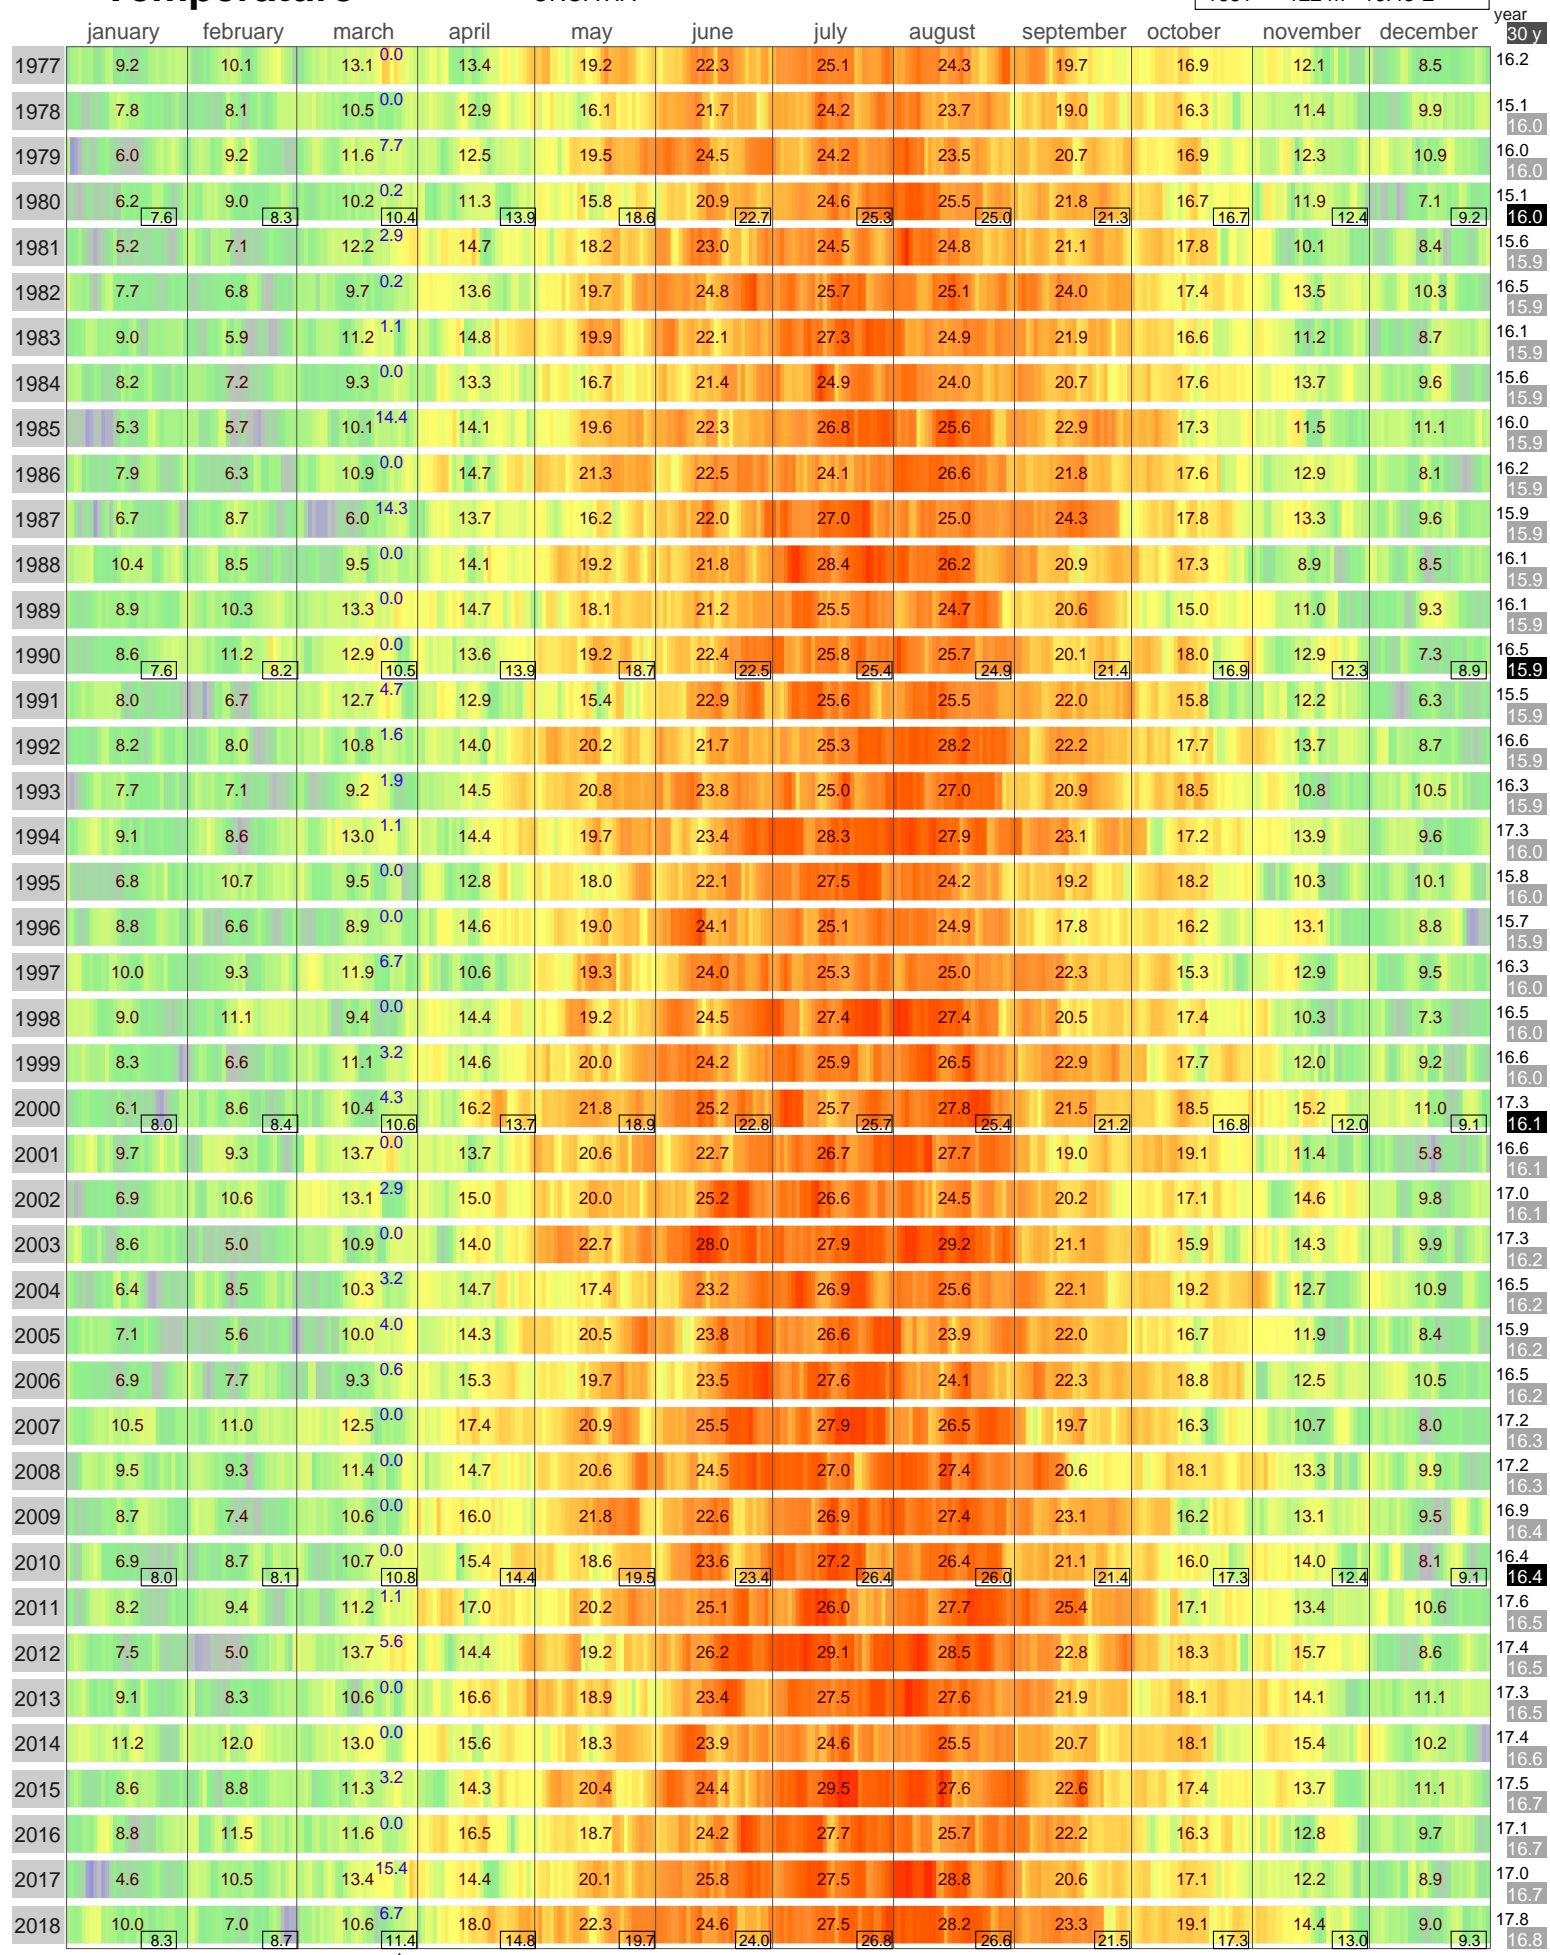

Mean Temperature

SPLIT MARJAN CROATIA

ECA Id: Height: 43.52 N
1681 122 m 16.43 E

Hellmann Winter Number

Validated data from source:
105215