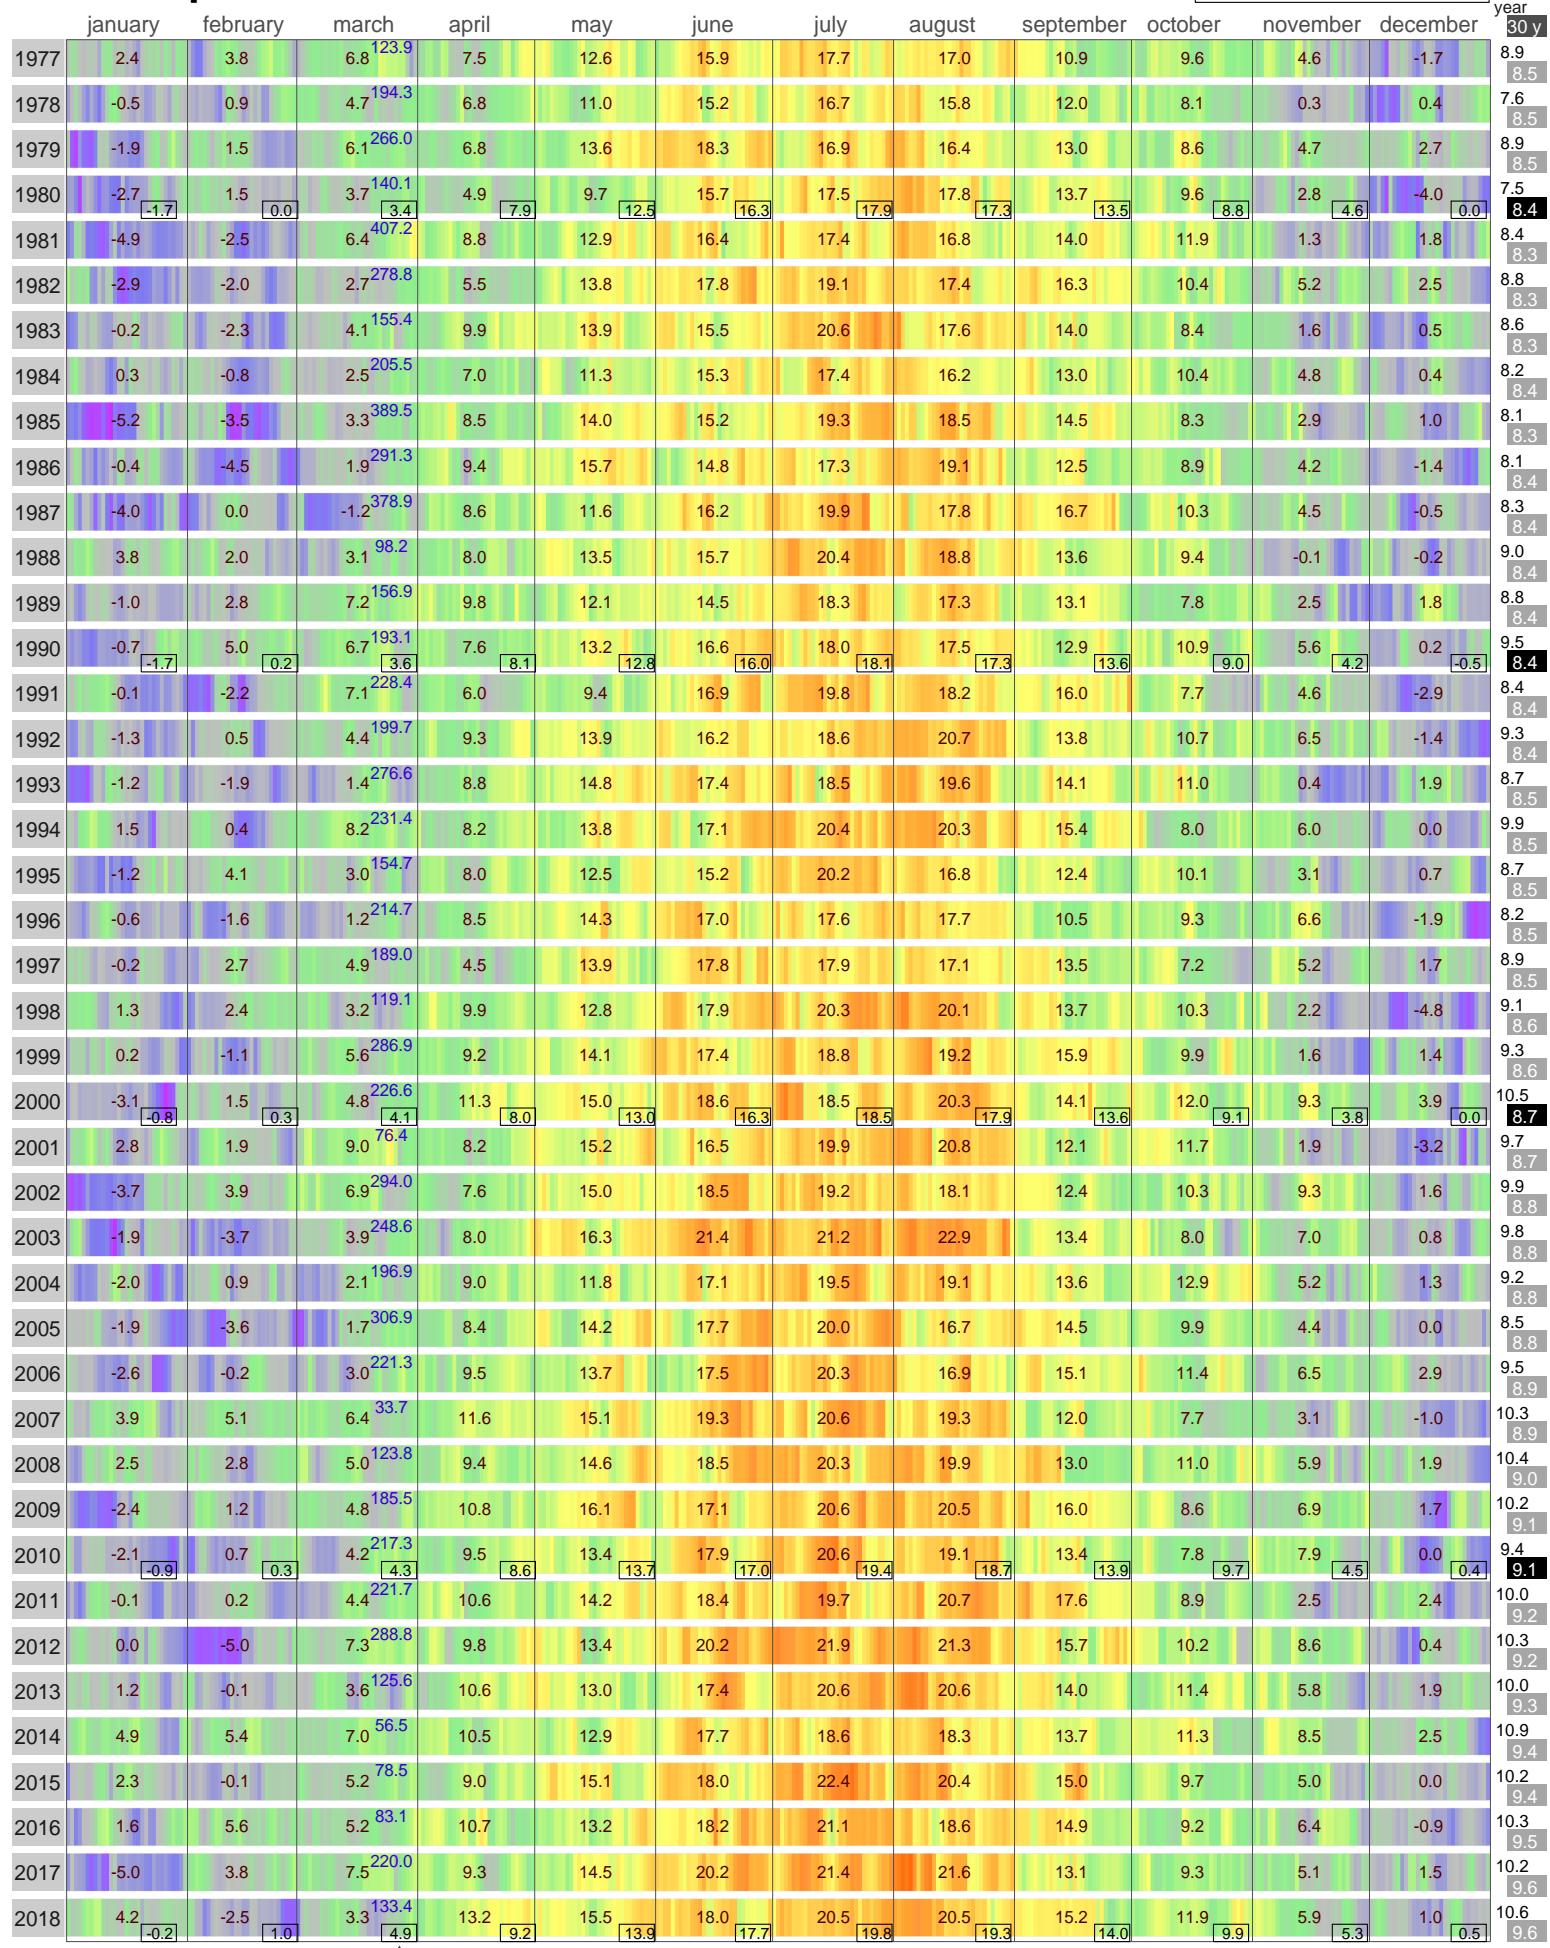

Mean Temperature

GOSPIC
CROATIA

ECA Id: Height: 44.55 N
1684 564 m 15.37 E 

Hellmann Winter Number 

Validated data from source:
105180