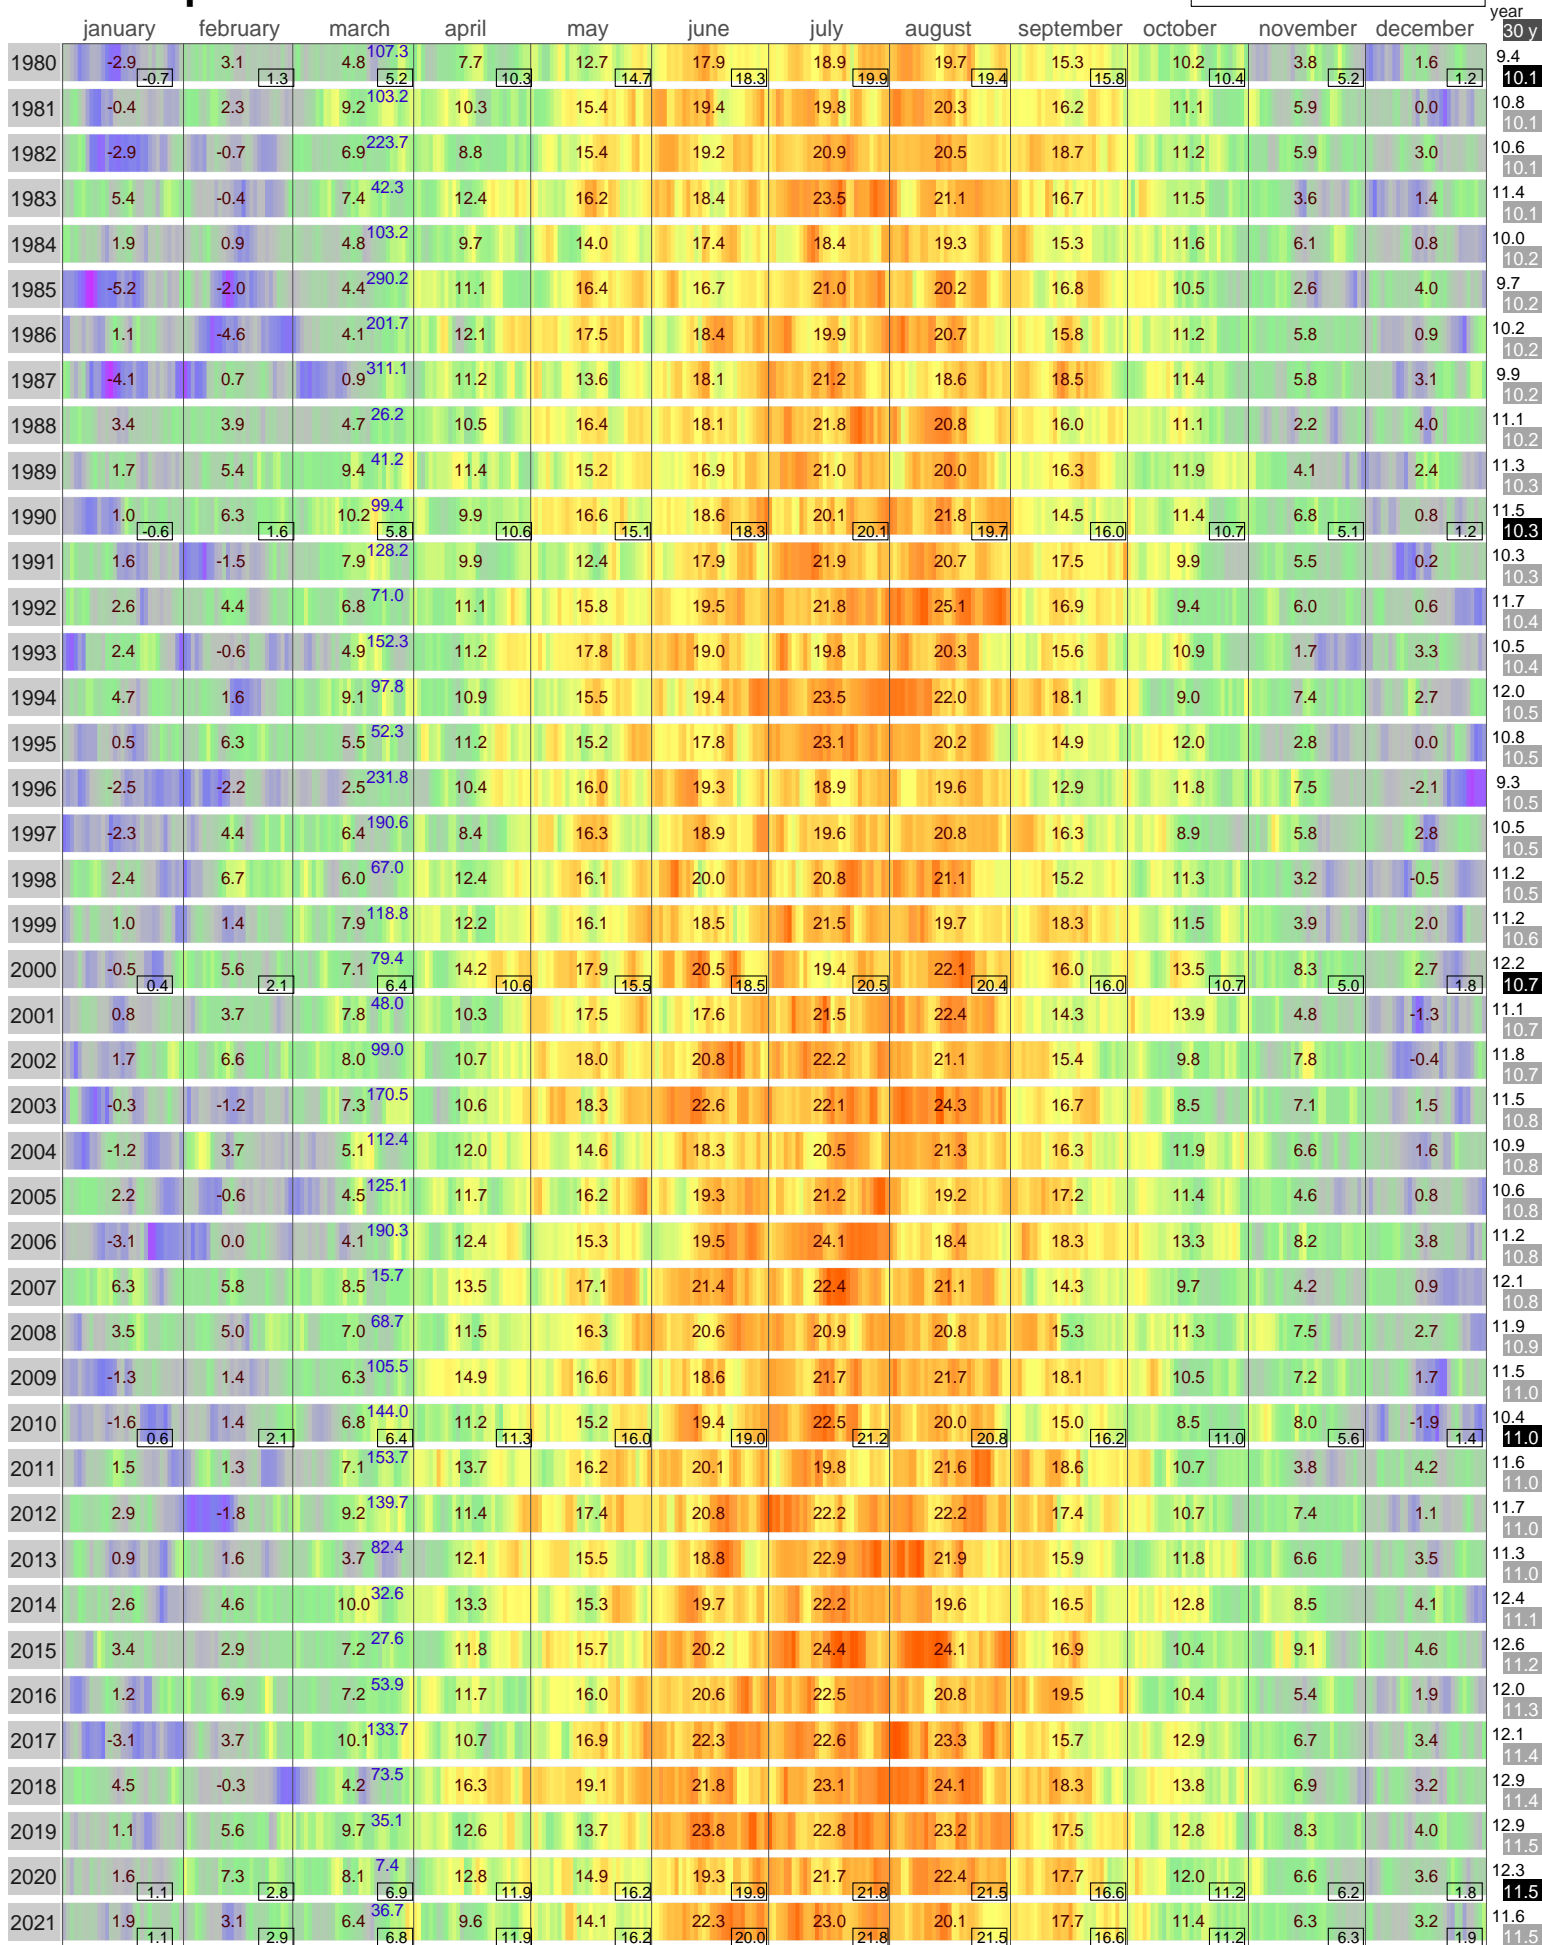

Mean Temperature

WIEN-HOHE-WARTE
AUSTRIA

ECA Id: Height: 48.25 N
24756 198 m 16.36 E

year

Hellmann Winter Number

Validated data from source:
235424