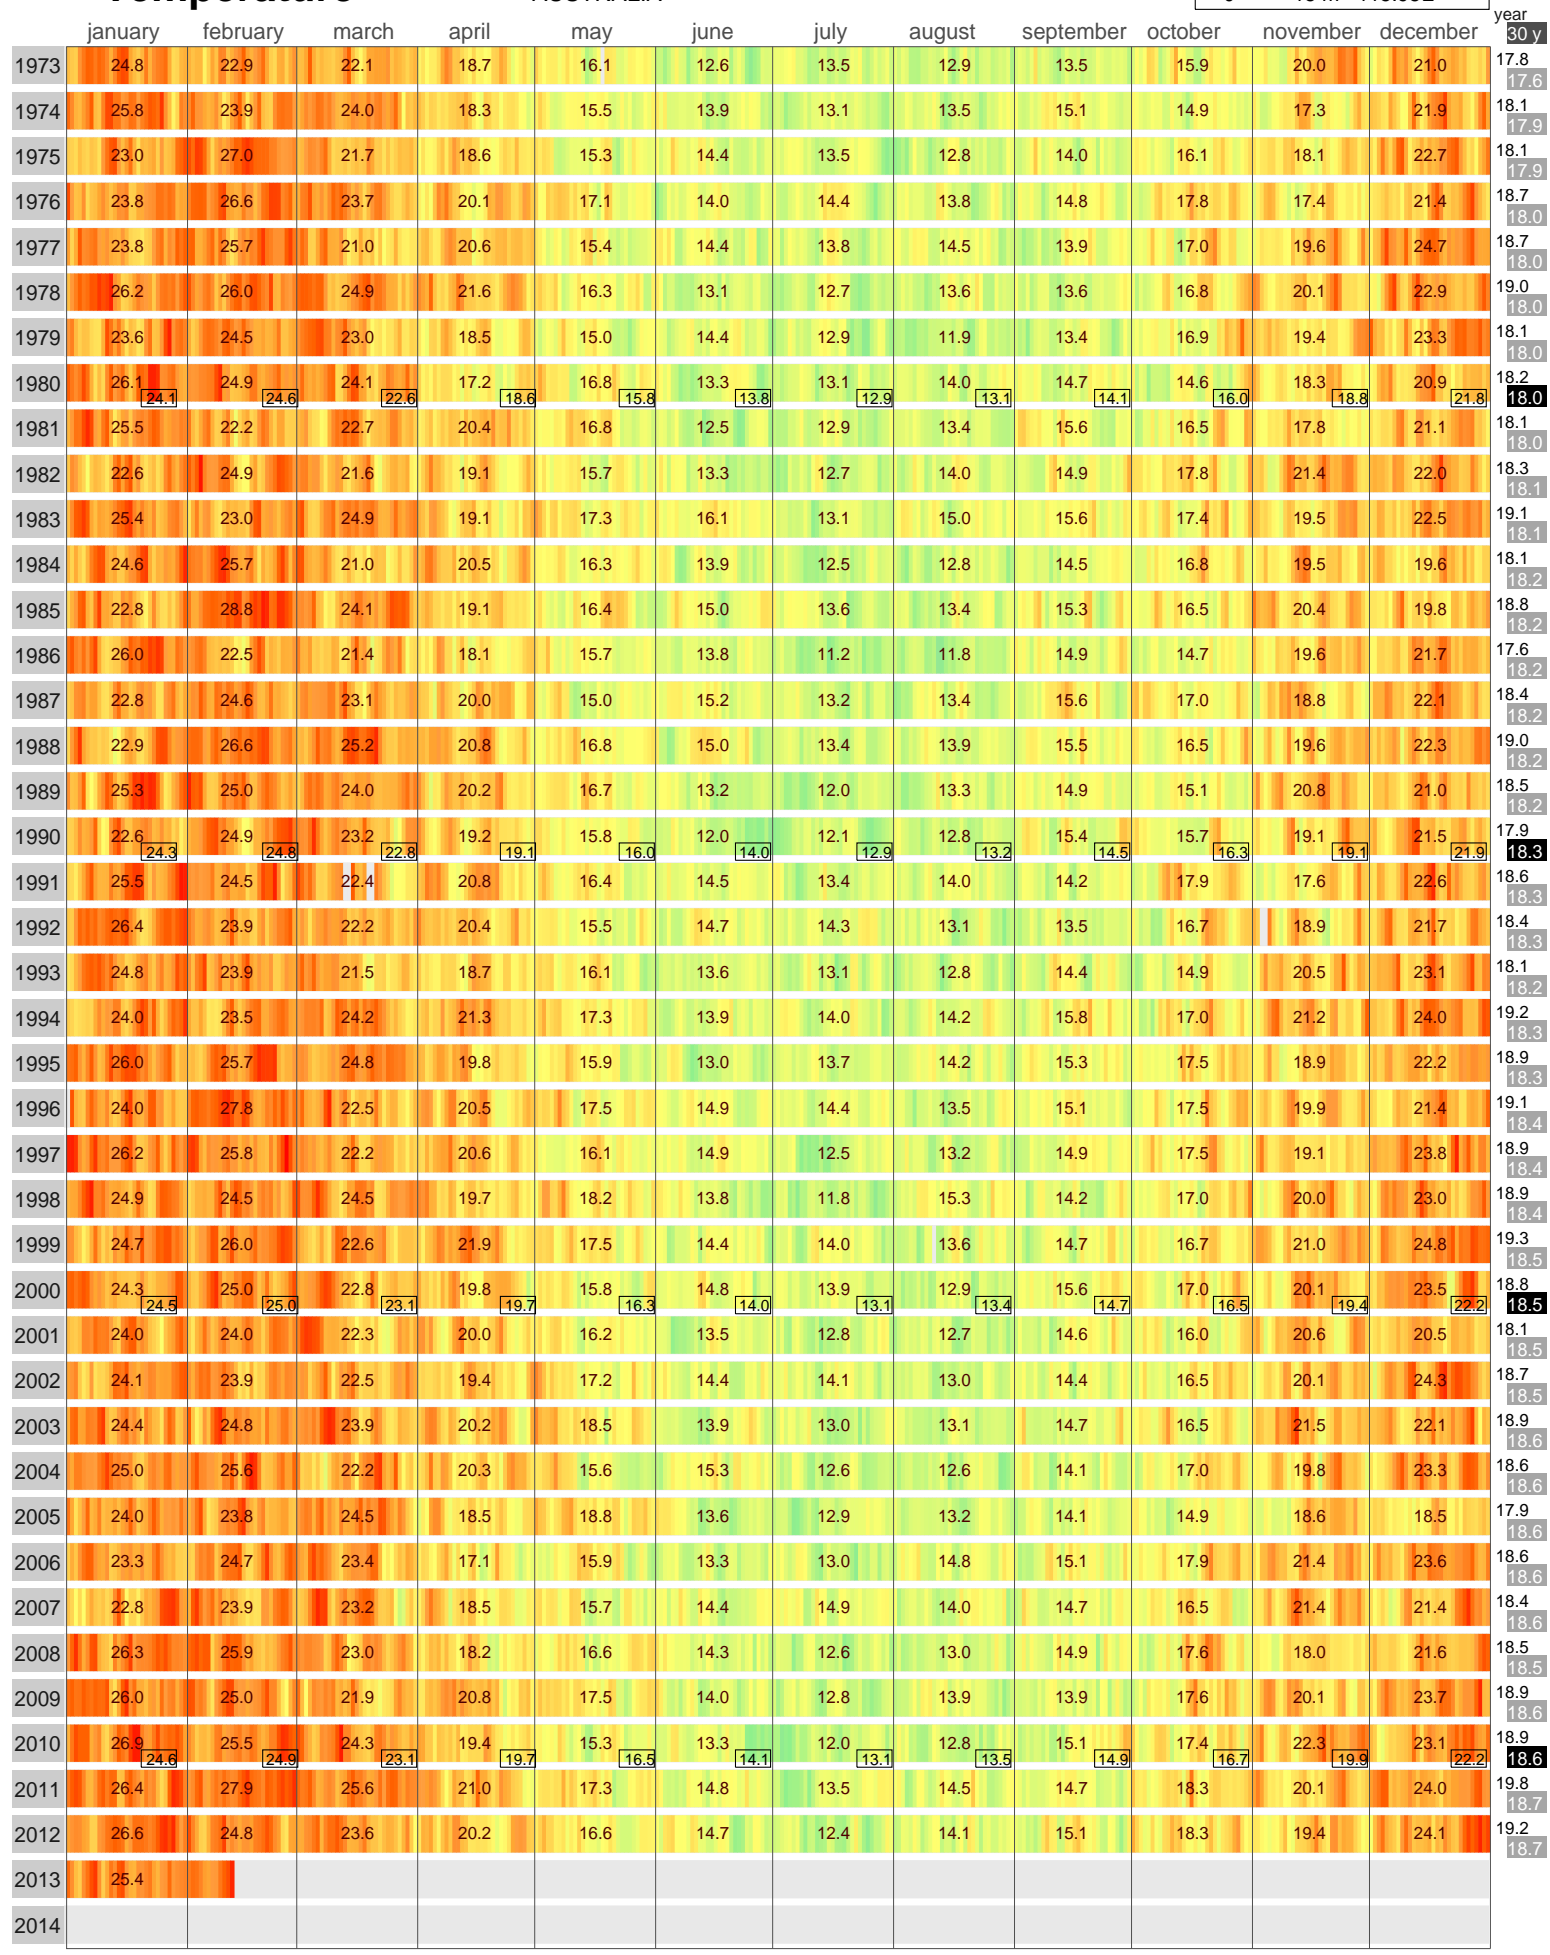

# Mean Temperature

## PERTH AIRPORT AUSTRALIA

ECA Id: Height: 31.93 S  
0 15 m 115.98E 

Original source: [Australian Government - Bureau of Meteorology](#)

Calculation and Graphics: © Bart Vreeken, LogboekWeer.nl