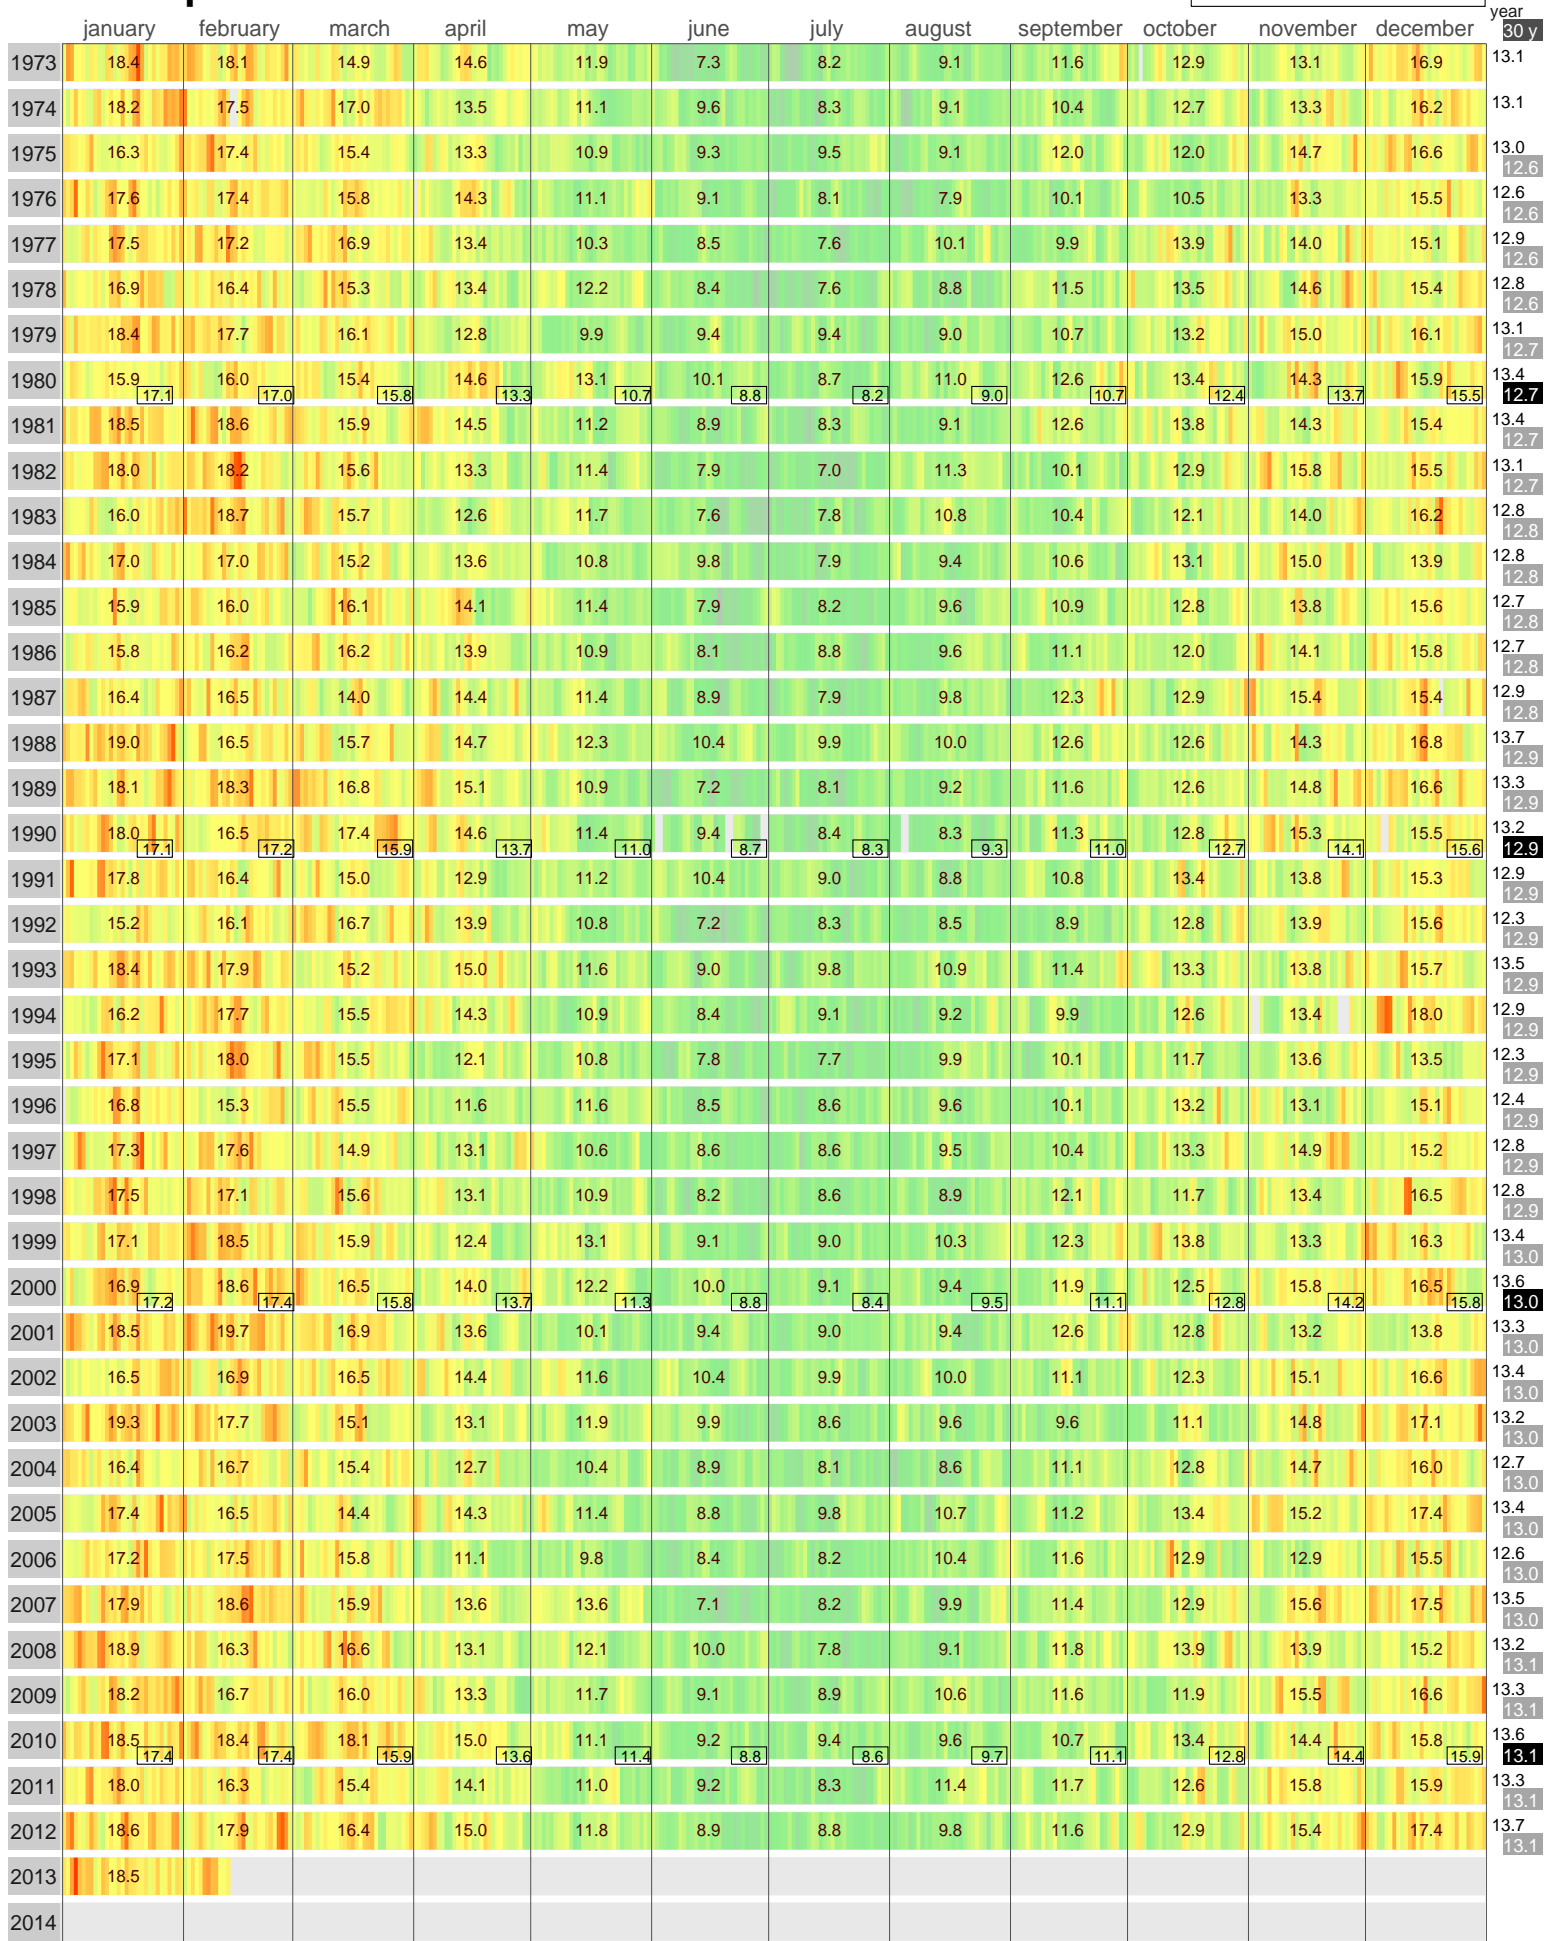

# Mean Temperature

## HOBART (ELLERSLIE\_ROAD) AUSTRALIA

ECA Id: Height: 42.89 S  
0 51 m 147.33E 

Validated data from source(s):

Monthly mean temperatures from 1944 to 2013 directly taken from the National Weather Institute.