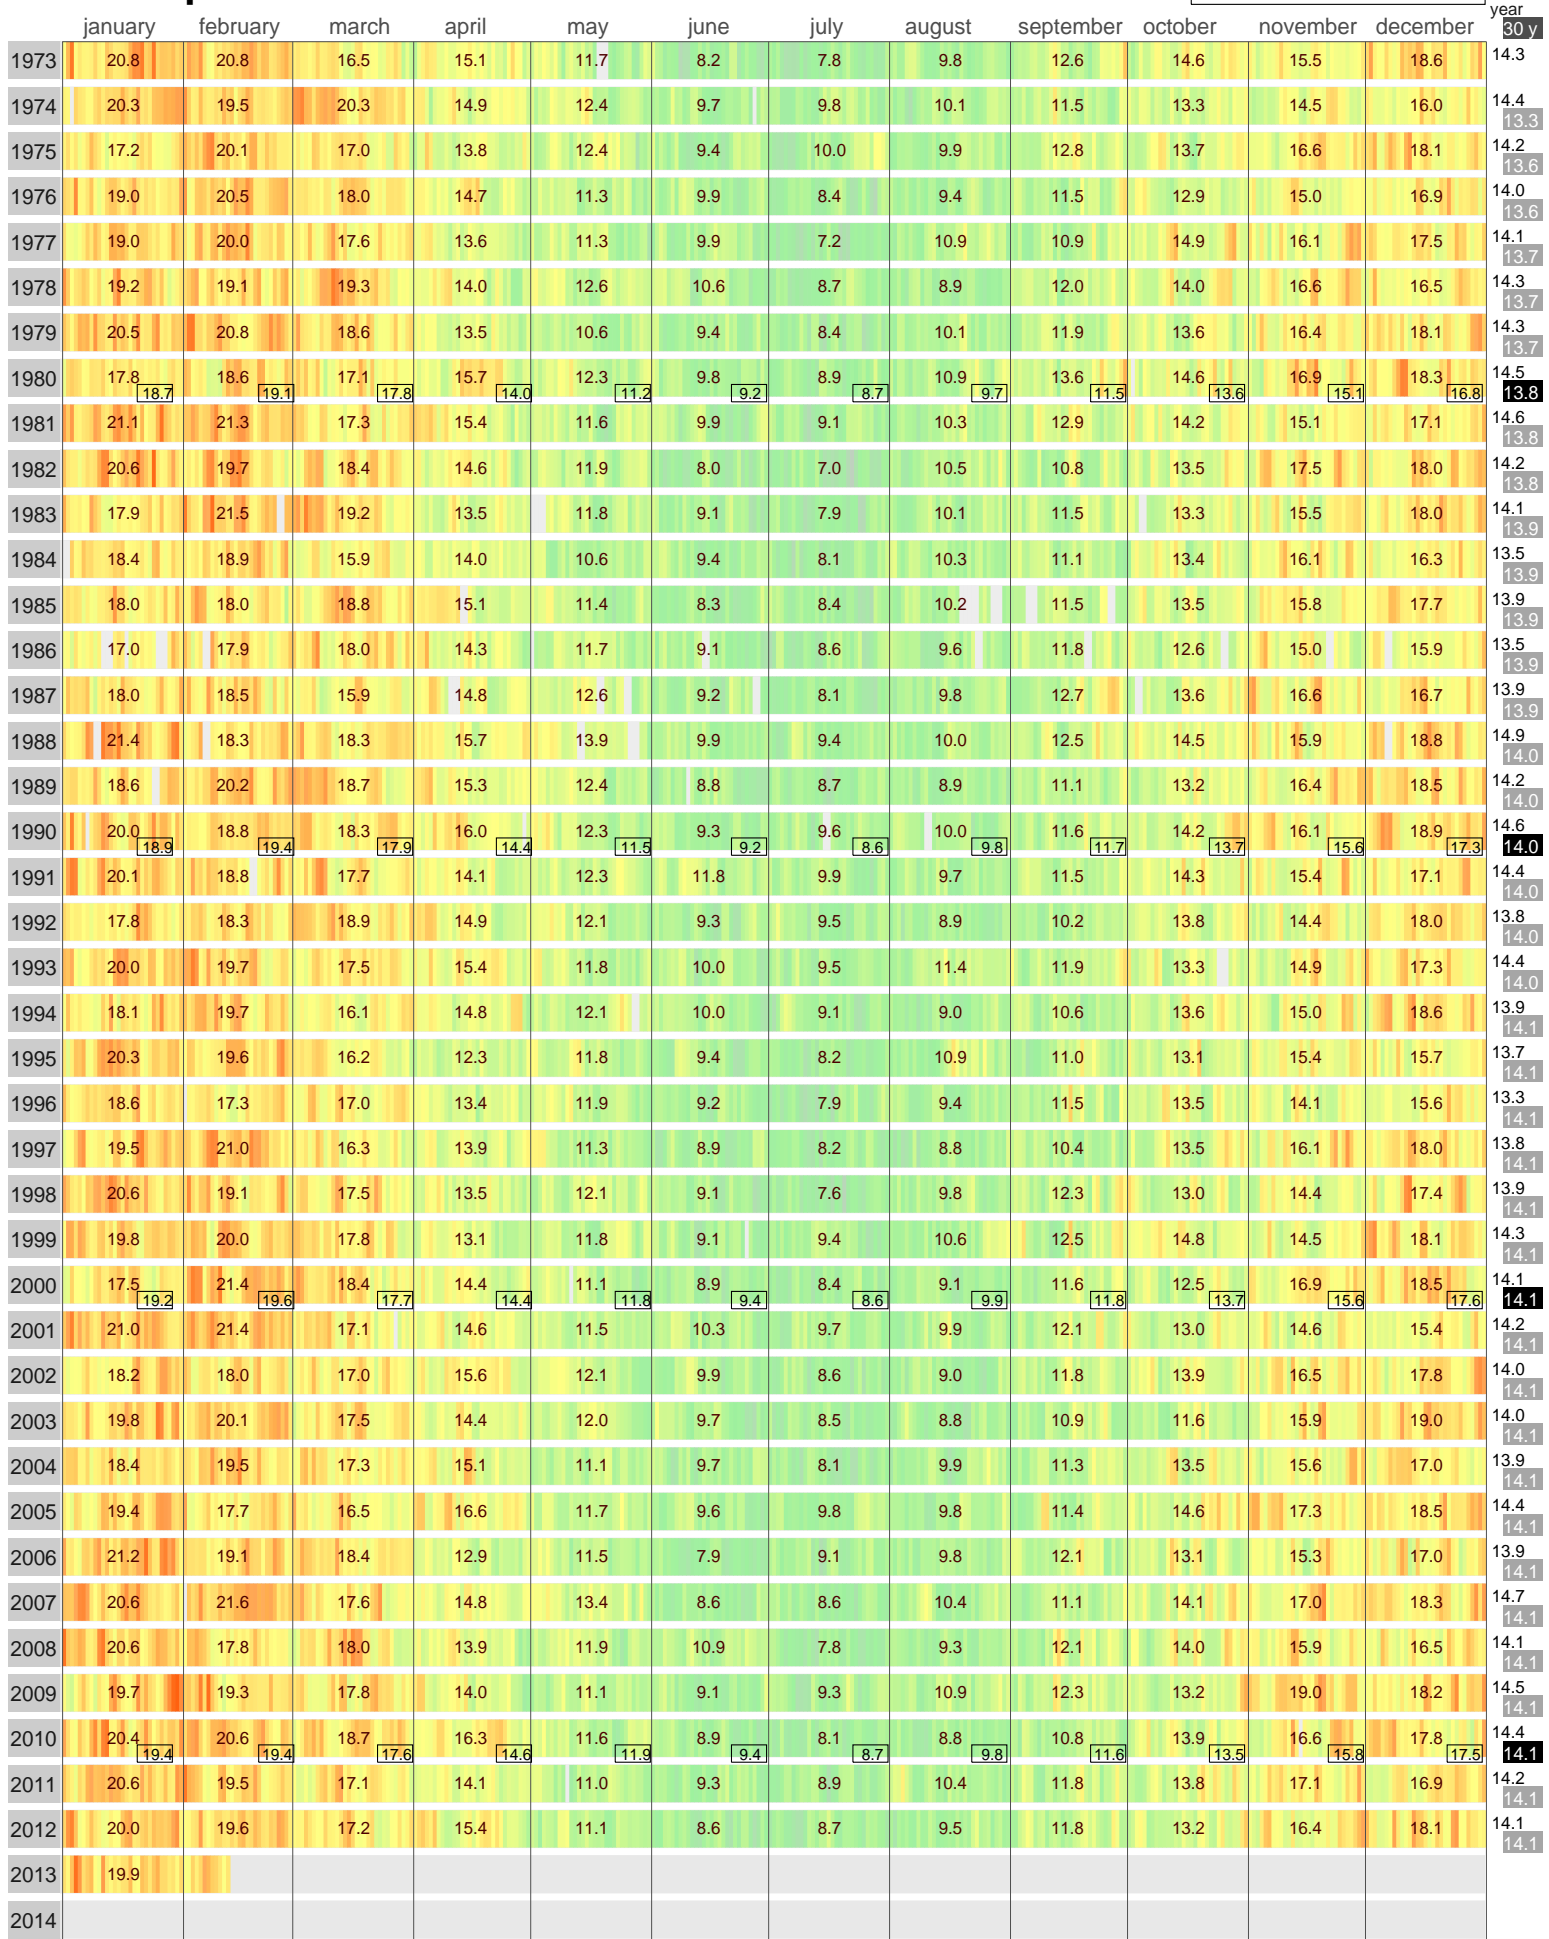

Mean Temperature

EAST SALE AIRPORT AUSTRALIA

Id: 85072 Height: 38.11 S 5 m 147.13E 

Validated data from source(s):

Monthly mean temperatures from 1945 to 2013 directly taken from the National Weather Institute.