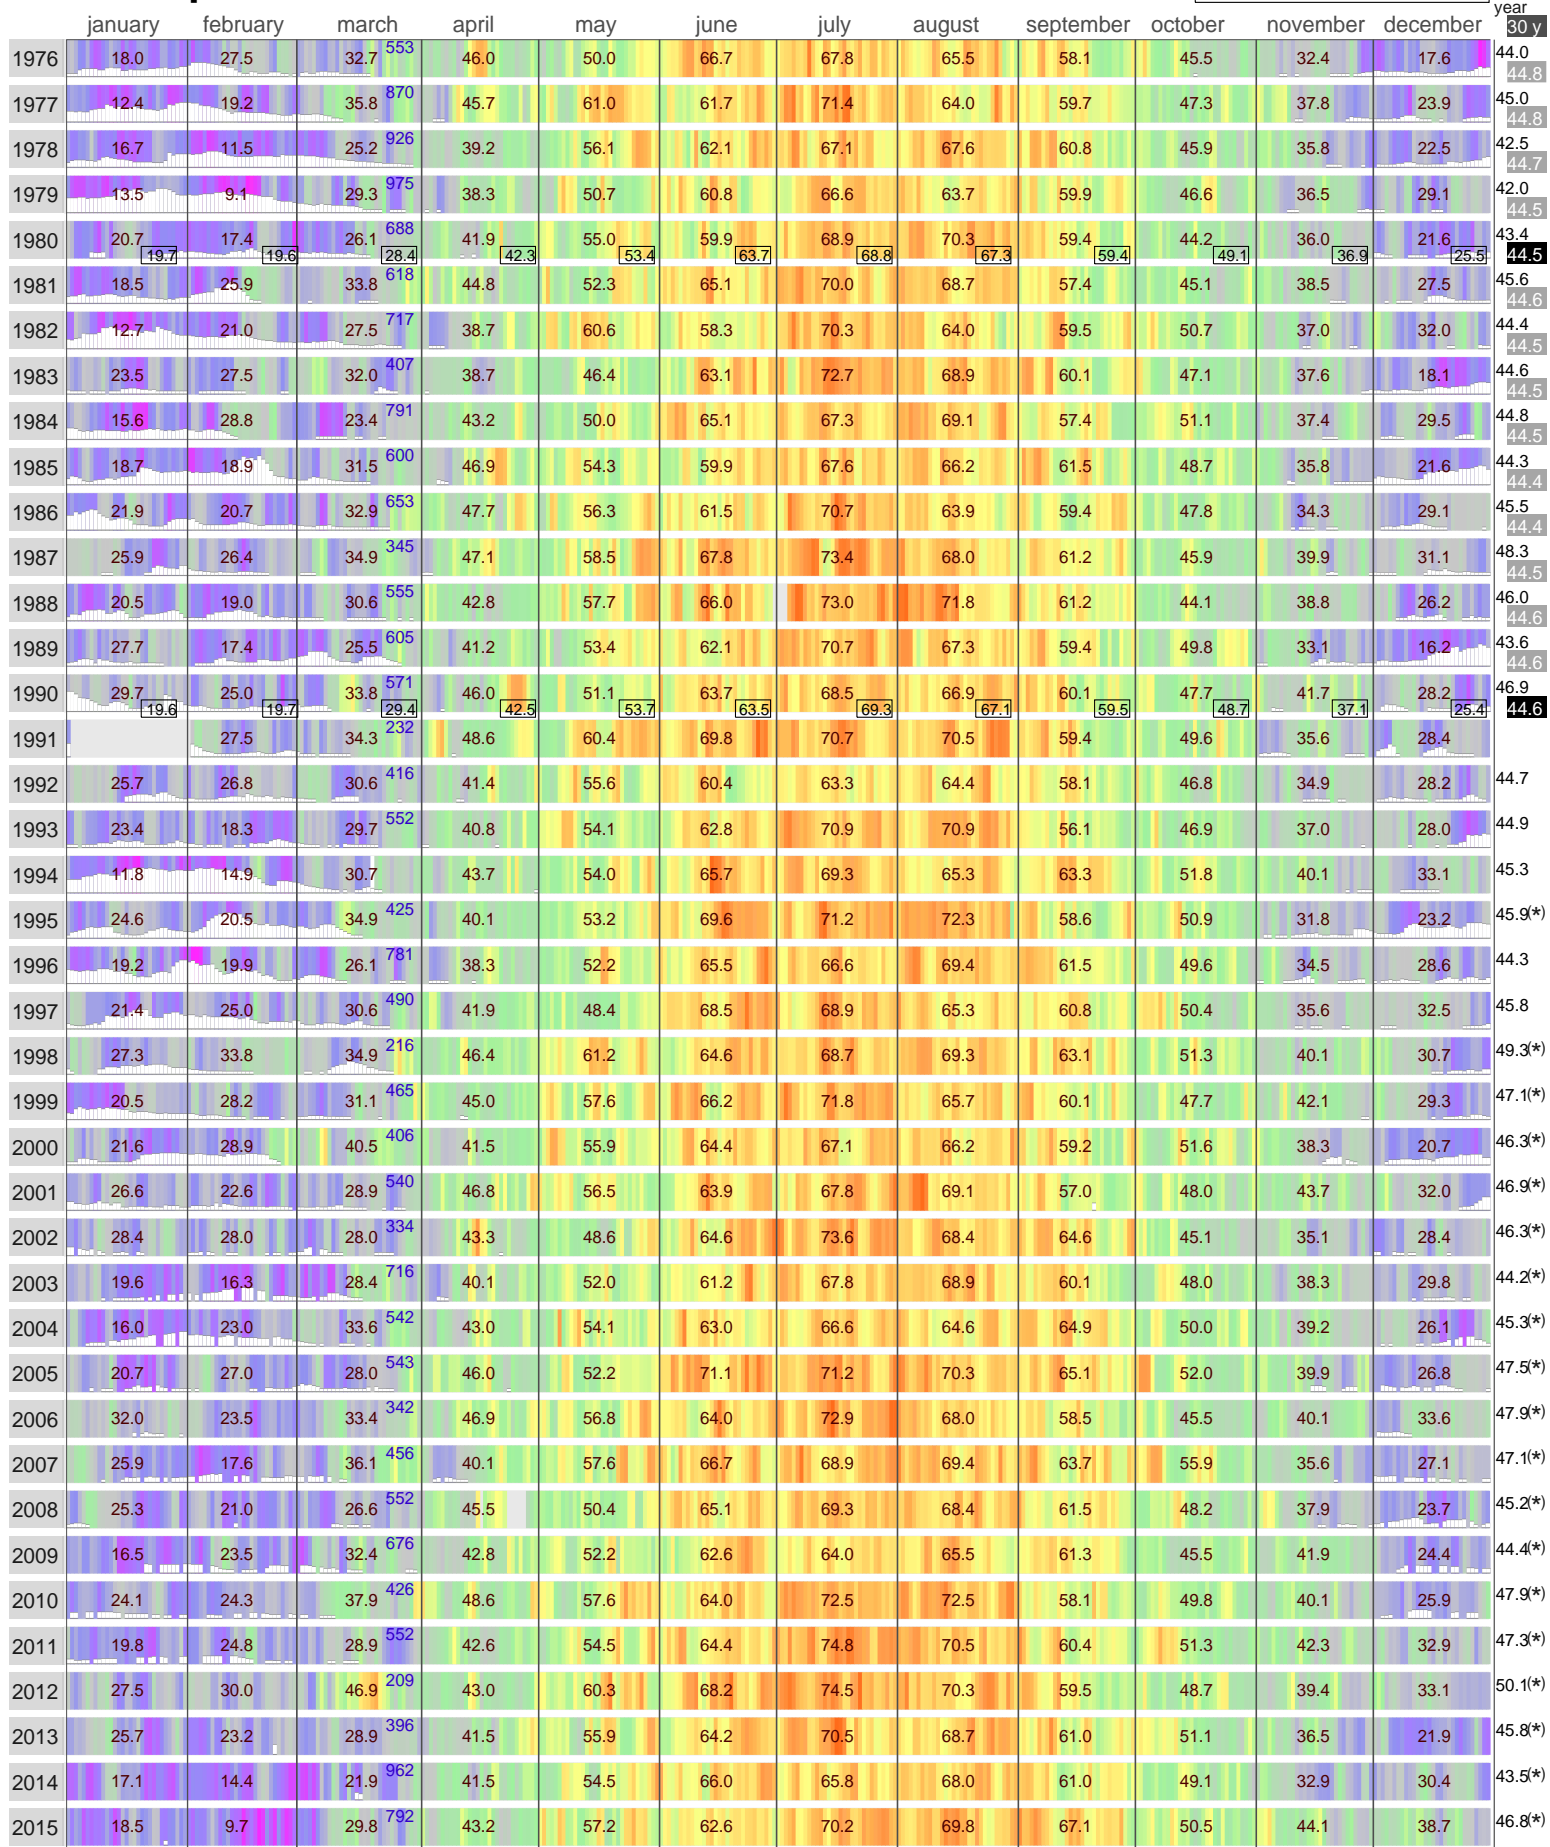

# Mean Temperature

## TRAVERSE CITY Michigan - United States

WBAN: Height: 44.73 N  
14850 188 m 85.58 W 

2016 60.1 13 2009 64.9 26 2000 87.1 21 2012 88.0 22 1980 122.0 7 2004 98.1 17 1994 100.0 31 2006 98.1 2 1988 93.0 10 1983 88.0 7 2007 80.1 30 2005 64.0 3 2012  
 41.0 30 1988 50.0 26 2000 62.1 21 2012 69.1 16 2002 69.1 20 2012 79.0 15 1994 77.0 4 1999 75.0 3 1988 73.0 6 2007 71.1 3 2005 62.1 5 2015 51.1 5 2001  
 -0.9 18 1994 -0.9 17 1979 8.2 2 2014 23.0 4 1982 39.9 3 1976 51.1 12 1985 57.9 1 1979 55.0 29 1982 45.0 22 1995 36.0 26 1976 15.1 29 1976 5.0 30 1976  
 -11.0 17 1982 -36.9 17 1979 -5.1 8 1996 25.0 15 2008 35.1 1 1976 46.0 5 1997 50.0 1 1976 52.0 1 1976 42.1 1 1976 34.0 16 1976 5.0 29 1976 -26.0 29 1976

Hellmann Winter Number    
 Daily data taken from:  
[NOAA National Climatic Data Center](#)

Monthly averages taken from the Monthly Summaries of the Global Historical Climatology Network - Daily (GHCN-D) NOAA National Climatic Data Center.

Note: all stations are located at airports. Trends can be effected by changes in the surroundings.

Calculation and Graphics: © Bart Vreeken, [LogboekWeer.nl](#)