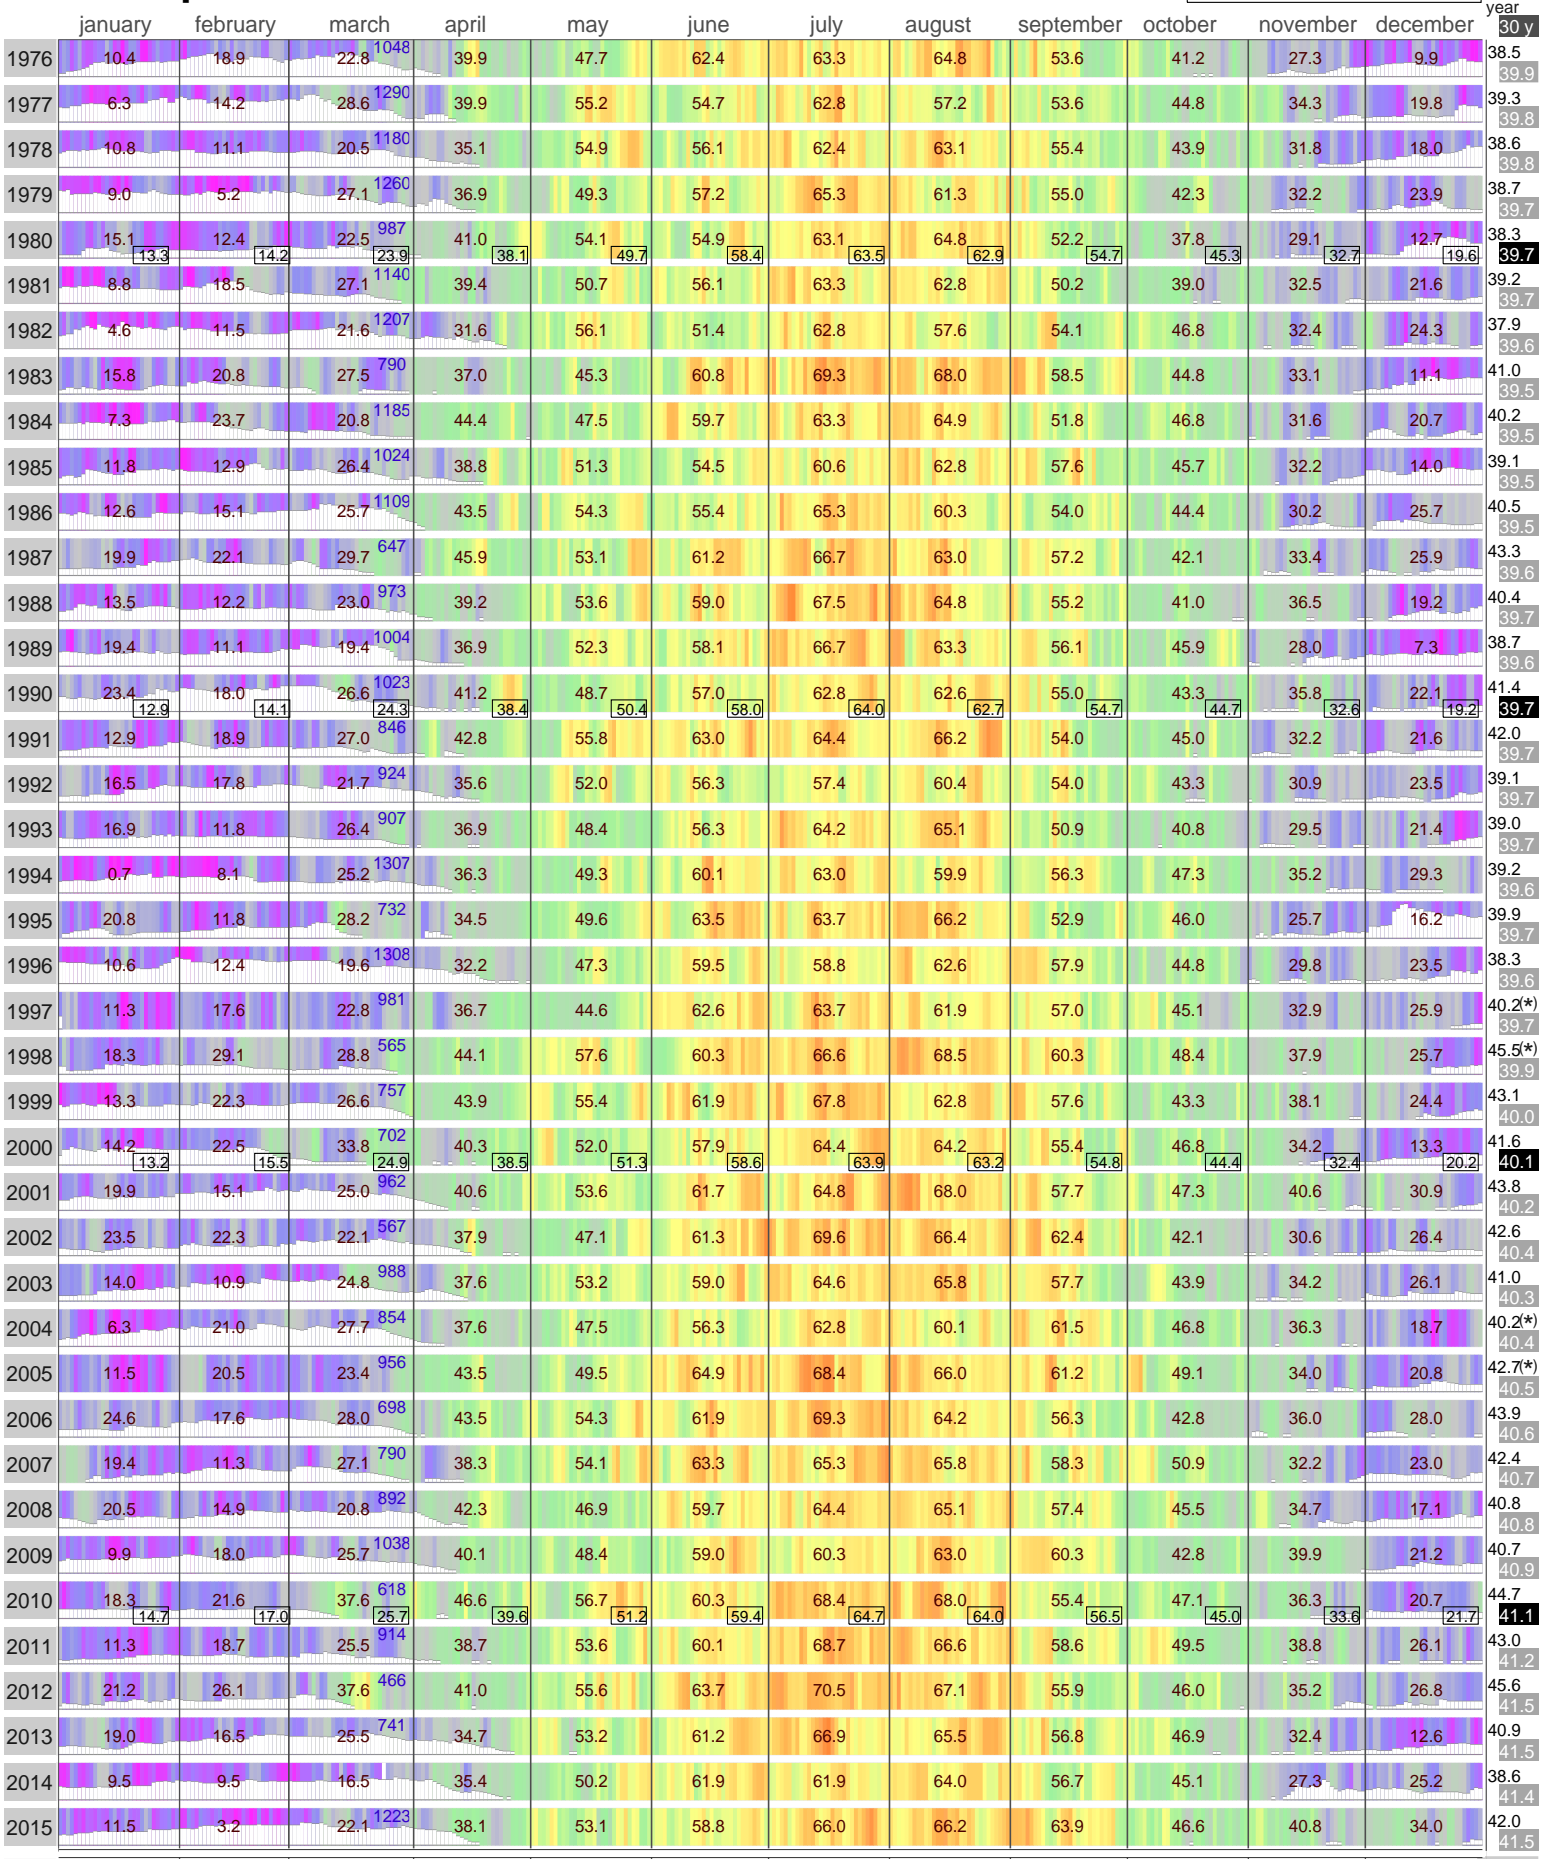

Mean Temperature

SAULT STE. MARIE

Michigan - United States

WBAN: 14847 Height: 46.47 N 219 m 84.35 W

Extremes	^Tx	46.9	12	2013	48.9	11	1999	82.9	21	2012	84.9	25	1990	89.1	15	1991	93.0	26	1983	97.0	7	1988	93.9	20	1976	95.0	8	1976	81.0	5	2005	69.1	5	2015	62.1	5	2001	in
	^Tn	36.0	8	2003	37.9	24	2000	50.0	20	2012	55.9	27	1990	62.1	31	2013	66.0	27	1991	71.1	1	2002	70.0	15	1987	66.9	20	2002	64.9	5	2005	51.1	2	1977	43.0	2	1982	40
	∇Tx	-11.9	15	1994	-7.1	7	1994	2.1	2	2014	17.1	6	1982	33.1	1	1996	45.0	2	1982	52.0	1	1992	53.1	29	1982	45.0	23	1989	28.9	21	1981	14.0	30	1976	-9.0	26	1993	years
	∇Tn	-20.0	17	1976	-18.9	1	1976	-0.0	1	1976	15.1	11	1976	28.0	1	1996	39.9	1	1976	43.0	1	1992	48.0	1	1976	42.1	1	1976	24.1	21	1981	-9.9	29	1976	-31.0	26	1993	

Hellmann Winter Number Snow depth indicated. Maximum snow depth 49 inch (125 cm) on December, 12 1995 * Data snow depth not complete

Daily data taken from: [NOAA National Climatic Data Center](#)

Background color: daily mean temperature °F

Monthly averages taken from the Monthly Summaries of the Global Historical Climatology Network - Daily (GHCN-D) NOAA National Climatic Data Center.