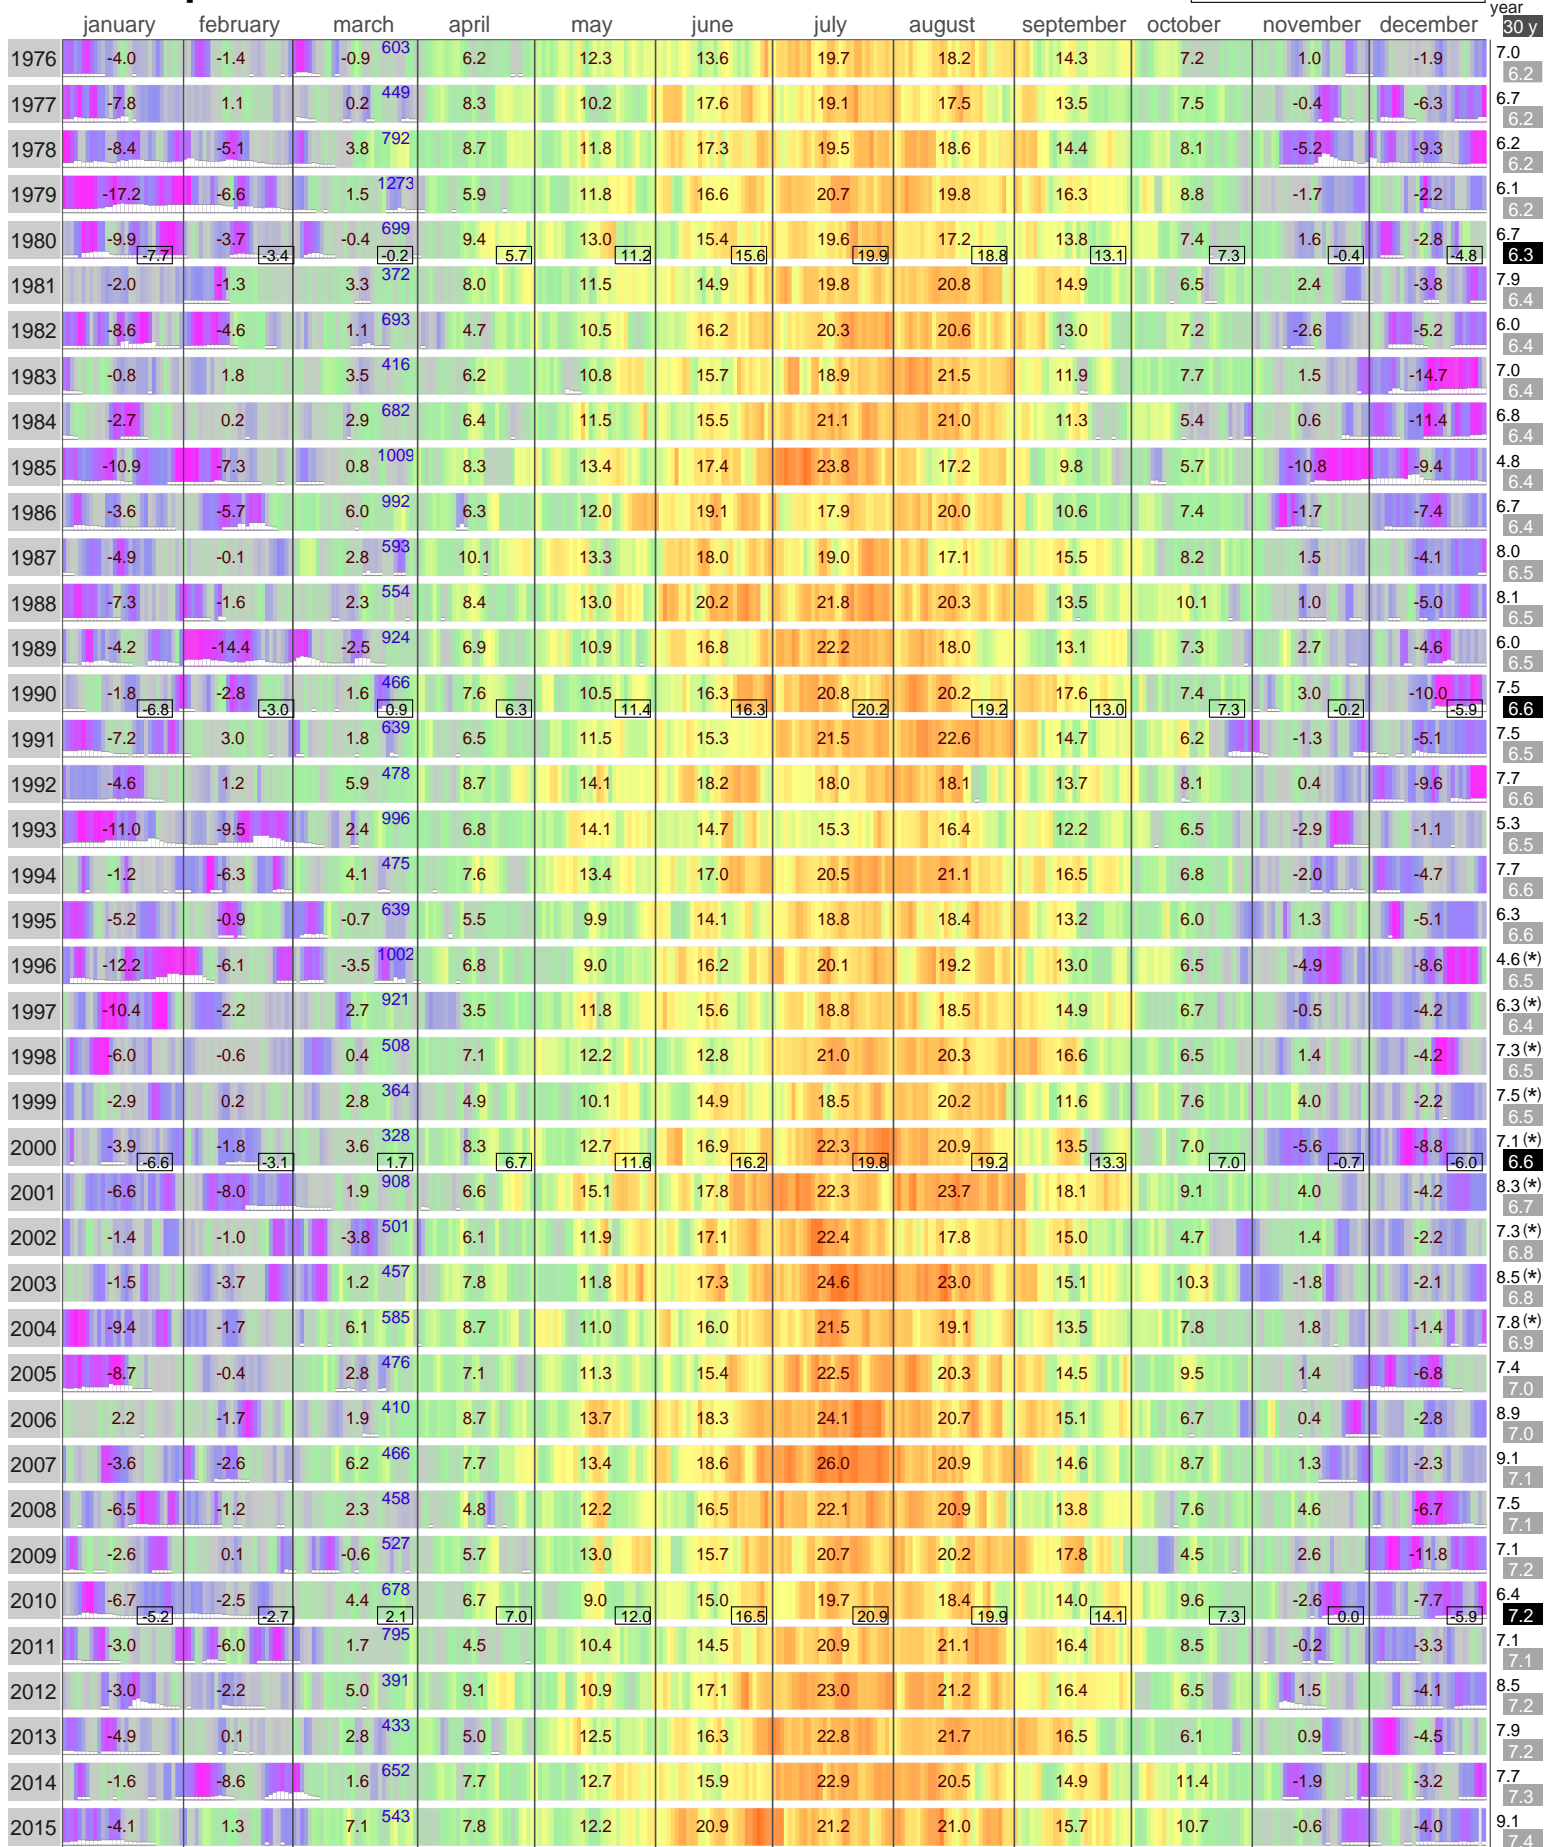

Mean Temperature

HELENA

Montana - United States

WBAN: Height: 46.60 N
24144 1180 m 111.97W

Hellmann Winter Number Snow depth indicated. Maximum snow depth 19 inch (48 cm) on November, 20 1978 * Data snow depth not complete

Daily data taken from: [NOAA National Climatic Data Center](#) Background color: daily mean temperature °C Monthly averages taken from the Monthly Summaries of the Global Historical Climatology Network - Daily (GHCN-D) NOAA National Climatic Data Center.