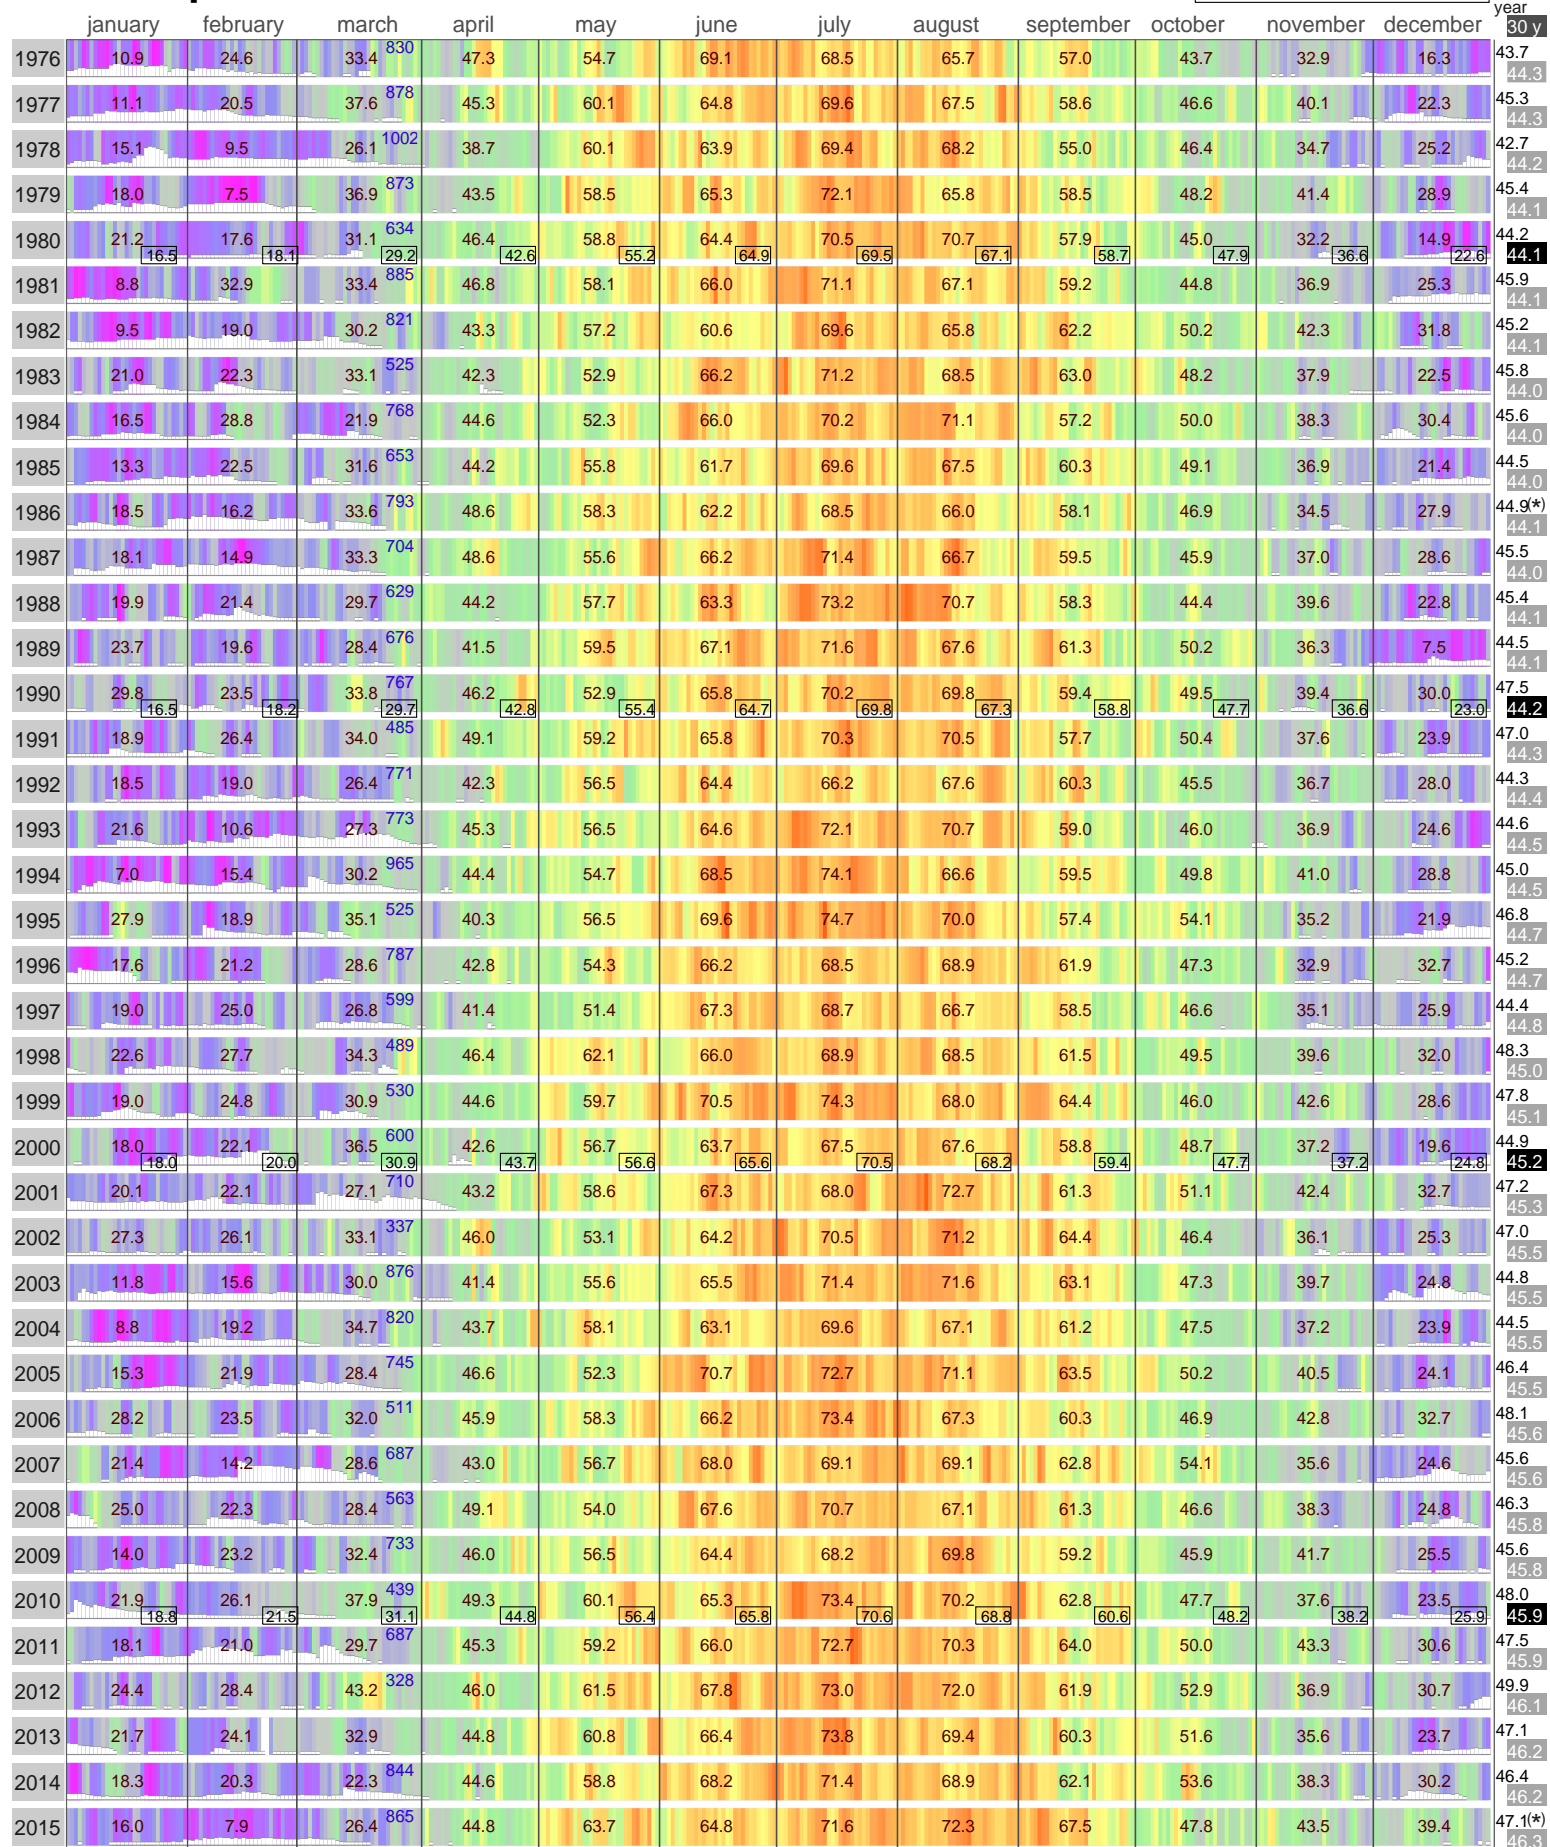

Mean Temperature

BURLINGTON VT

Vermont - United States

WBAN: Height: 44.47 N
14742 102 m 73.15 W 

Extremes	^Tx	^Tn	vTx	vTn	year	in	years																													
	66.0	15	1995	62.1	19	1981	84.0	31	1998	91.0	18	1976	93.0	22	1977	100.0	19	1995	100.0	14	1995	99.0	2	1975	98.1	9	2002	82.0	6	1990	73.9	3	1982	68.0	24	2015
	57.9	15	1995	50.0	20	1981	57.9	22	2012	63.0	30	2004	70.0	27	2015	75.0	19	1995	77.0	14	1995	78.1	4	1988	73.0	3	2010	68.0	15	2014	57.9	2	2001	48.9	22	1990
	-13.0	4	1981	-7.1	11	1979	1.0	7	1989	24.1	6	1982	39.0	1	1978	51.1	8	1977	55.9	1	1988	57.9	30	1976	43.0	30	1992	34.0	20	1974	17.1	21	1987	-5.1	25	1980
	-20.9	3	1981	-4.9	1	2015	-5.1	1	1980	21.0	9	1974	30.9	1	1974	46.9	8	1977	55.9	1	1974	42.1	30	1976	34.0	23	1974	32.0	1	1974	15.1	22	1974	-15.0	19	1975

Hellmann Winter Number ↑ Snow depth indicated. Maximum snow depth 31 inch (79 cm) on March, 14 1993 * Data snow depth not complete

Daily data taken from: [NOAA National Climatic Data Center](#)

Background color: daily mean temperature °F

Monthly averages taken from the Monthly Summaries of the Global Historical Climatology Network - Daily (GHCN-D) NOAA National Climatic Data Center.