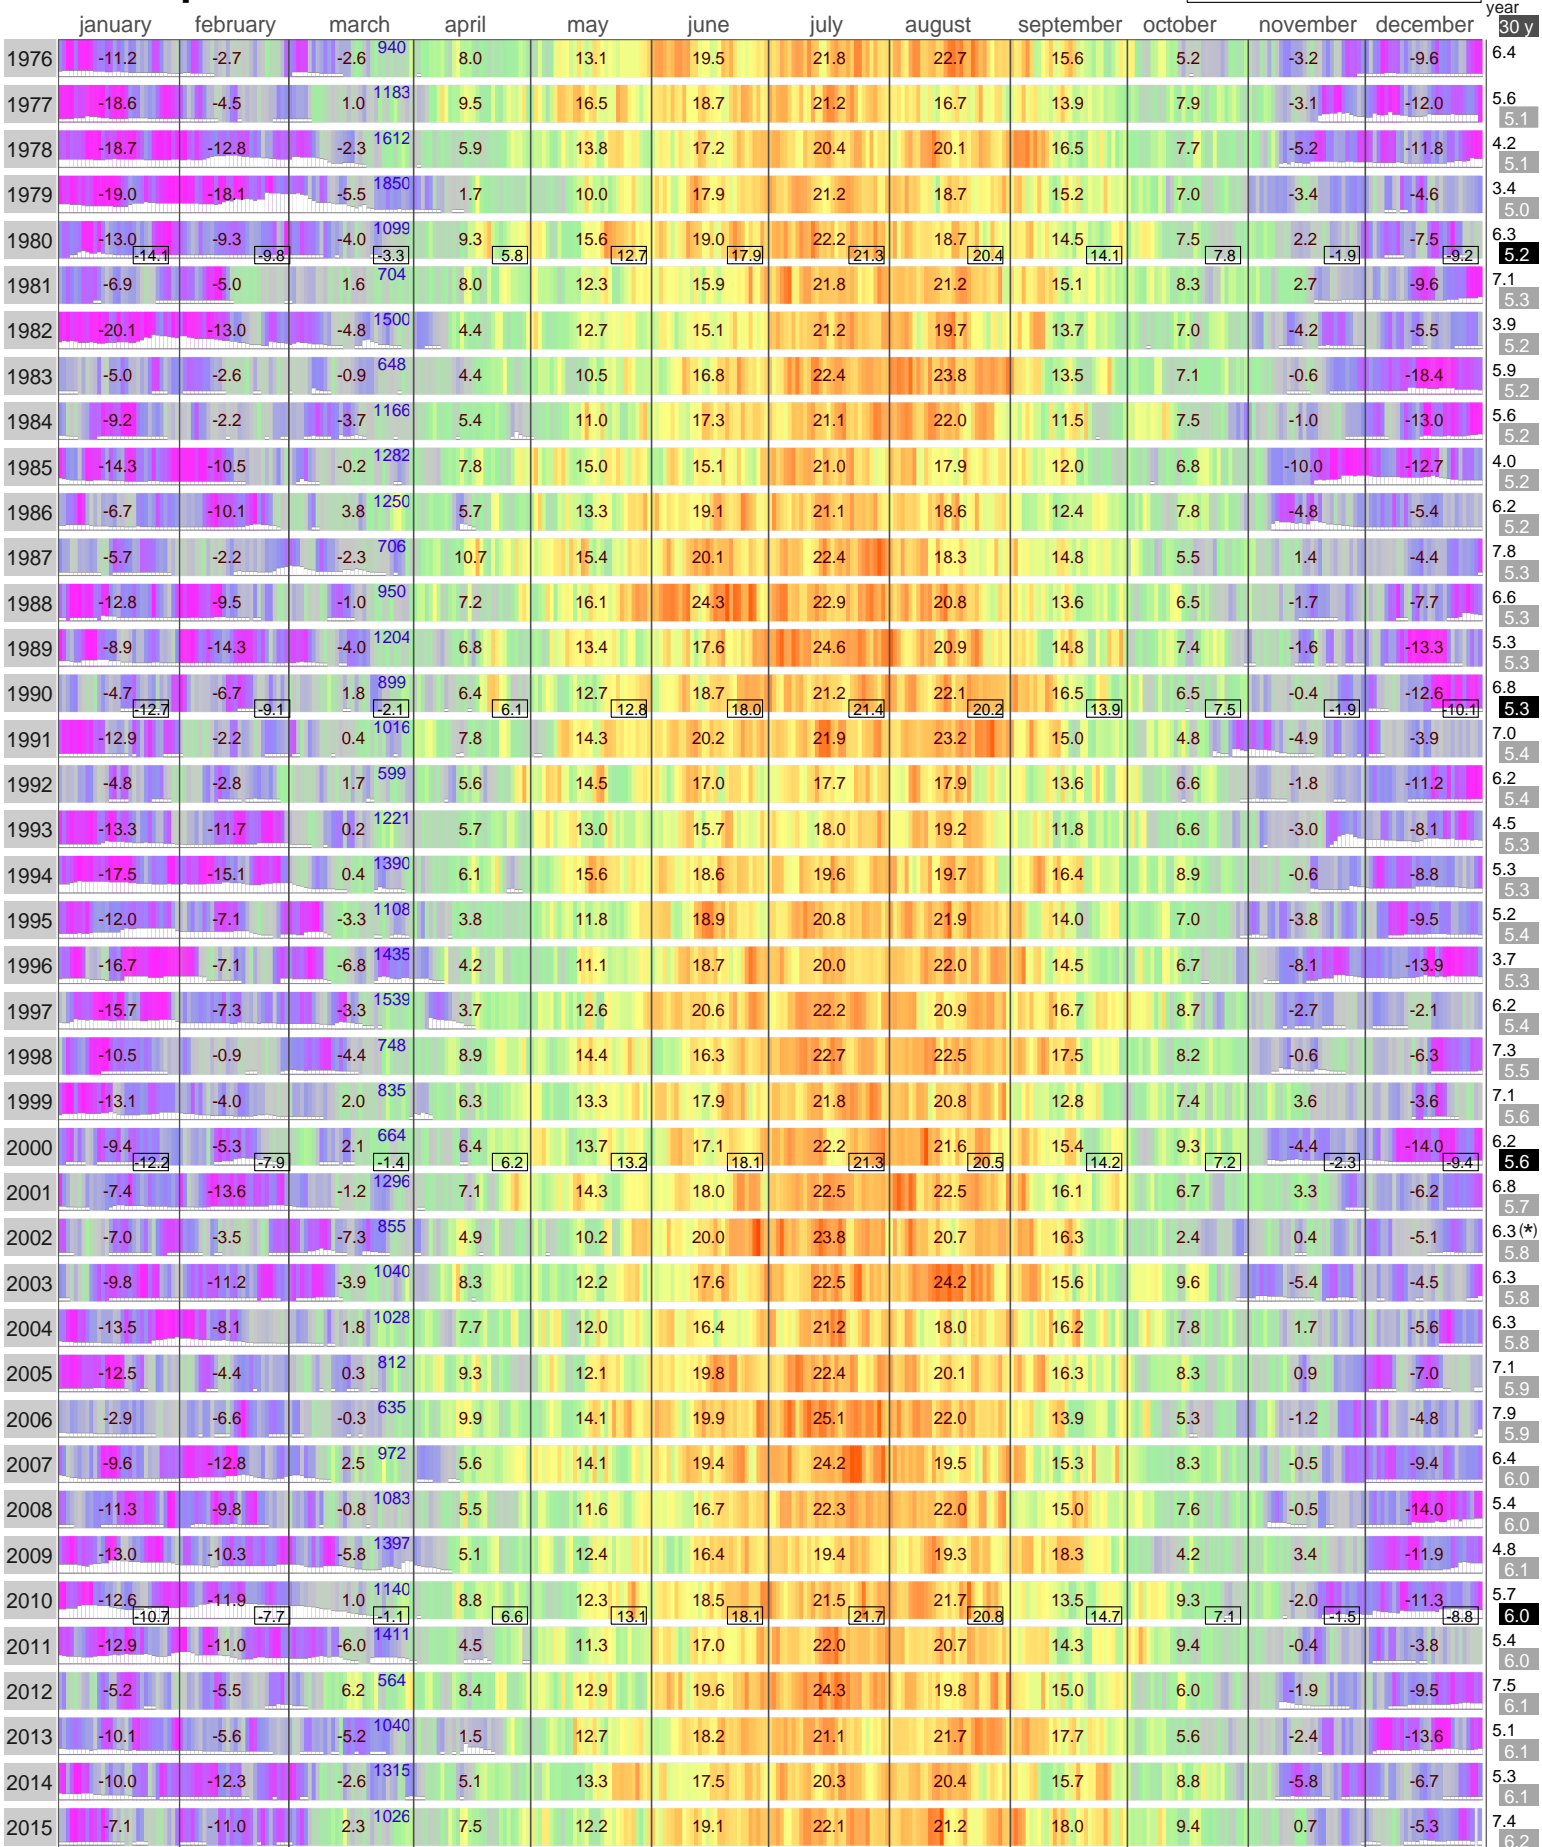

Mean Temperature

BISMARCK North Dakota - United States

WBAN: Height: 46.78 N
24011 511 m 100.75W

Extremes	T _x	T _n	year	T _x	T _n	year	T _x	T _n	year	T _x	T _n	year	T _x	T _n	year	T _x	T _n	year	T _x	T _n	year
↑	17.2	8	2002	20.6	29	1992	27.2	25	2007	33.9	21	1980	35.6	21	1980	43.9	29	2002	44.4	30	2006
↑	1.7	6	2001	2.8	26	1986	9.4	31	2012	12.8	18	1987	20.0	28	2010	23.9	29	2002	23.9	5	1989
↓	-27.2	10	1997	-32.2	1	1996	-21.0	1	2014	-9.4	8	1997	1.1	3	1991	8.3	6	2009	15.6	13	1993
↓	-35.0	1	1974	-35.0	3	1982	-23.3	23	1974	-24.4	1	1975	-2.2	3	1991	3.3	1	1974	10.6	1	1974

Hellmann Winter Number ↑ Snow depth indicated. Maximum snow depth 28 inch (71 cm) on February, 23 1979 * Data snow depth not complete

Daily data taken from: NOAA National Climatic Data Center

Monthly averages taken from the Monthly Summaries of the Global Historical Climatology Network - Daily (GHCN-D) NOAA National Climatic Data Center.