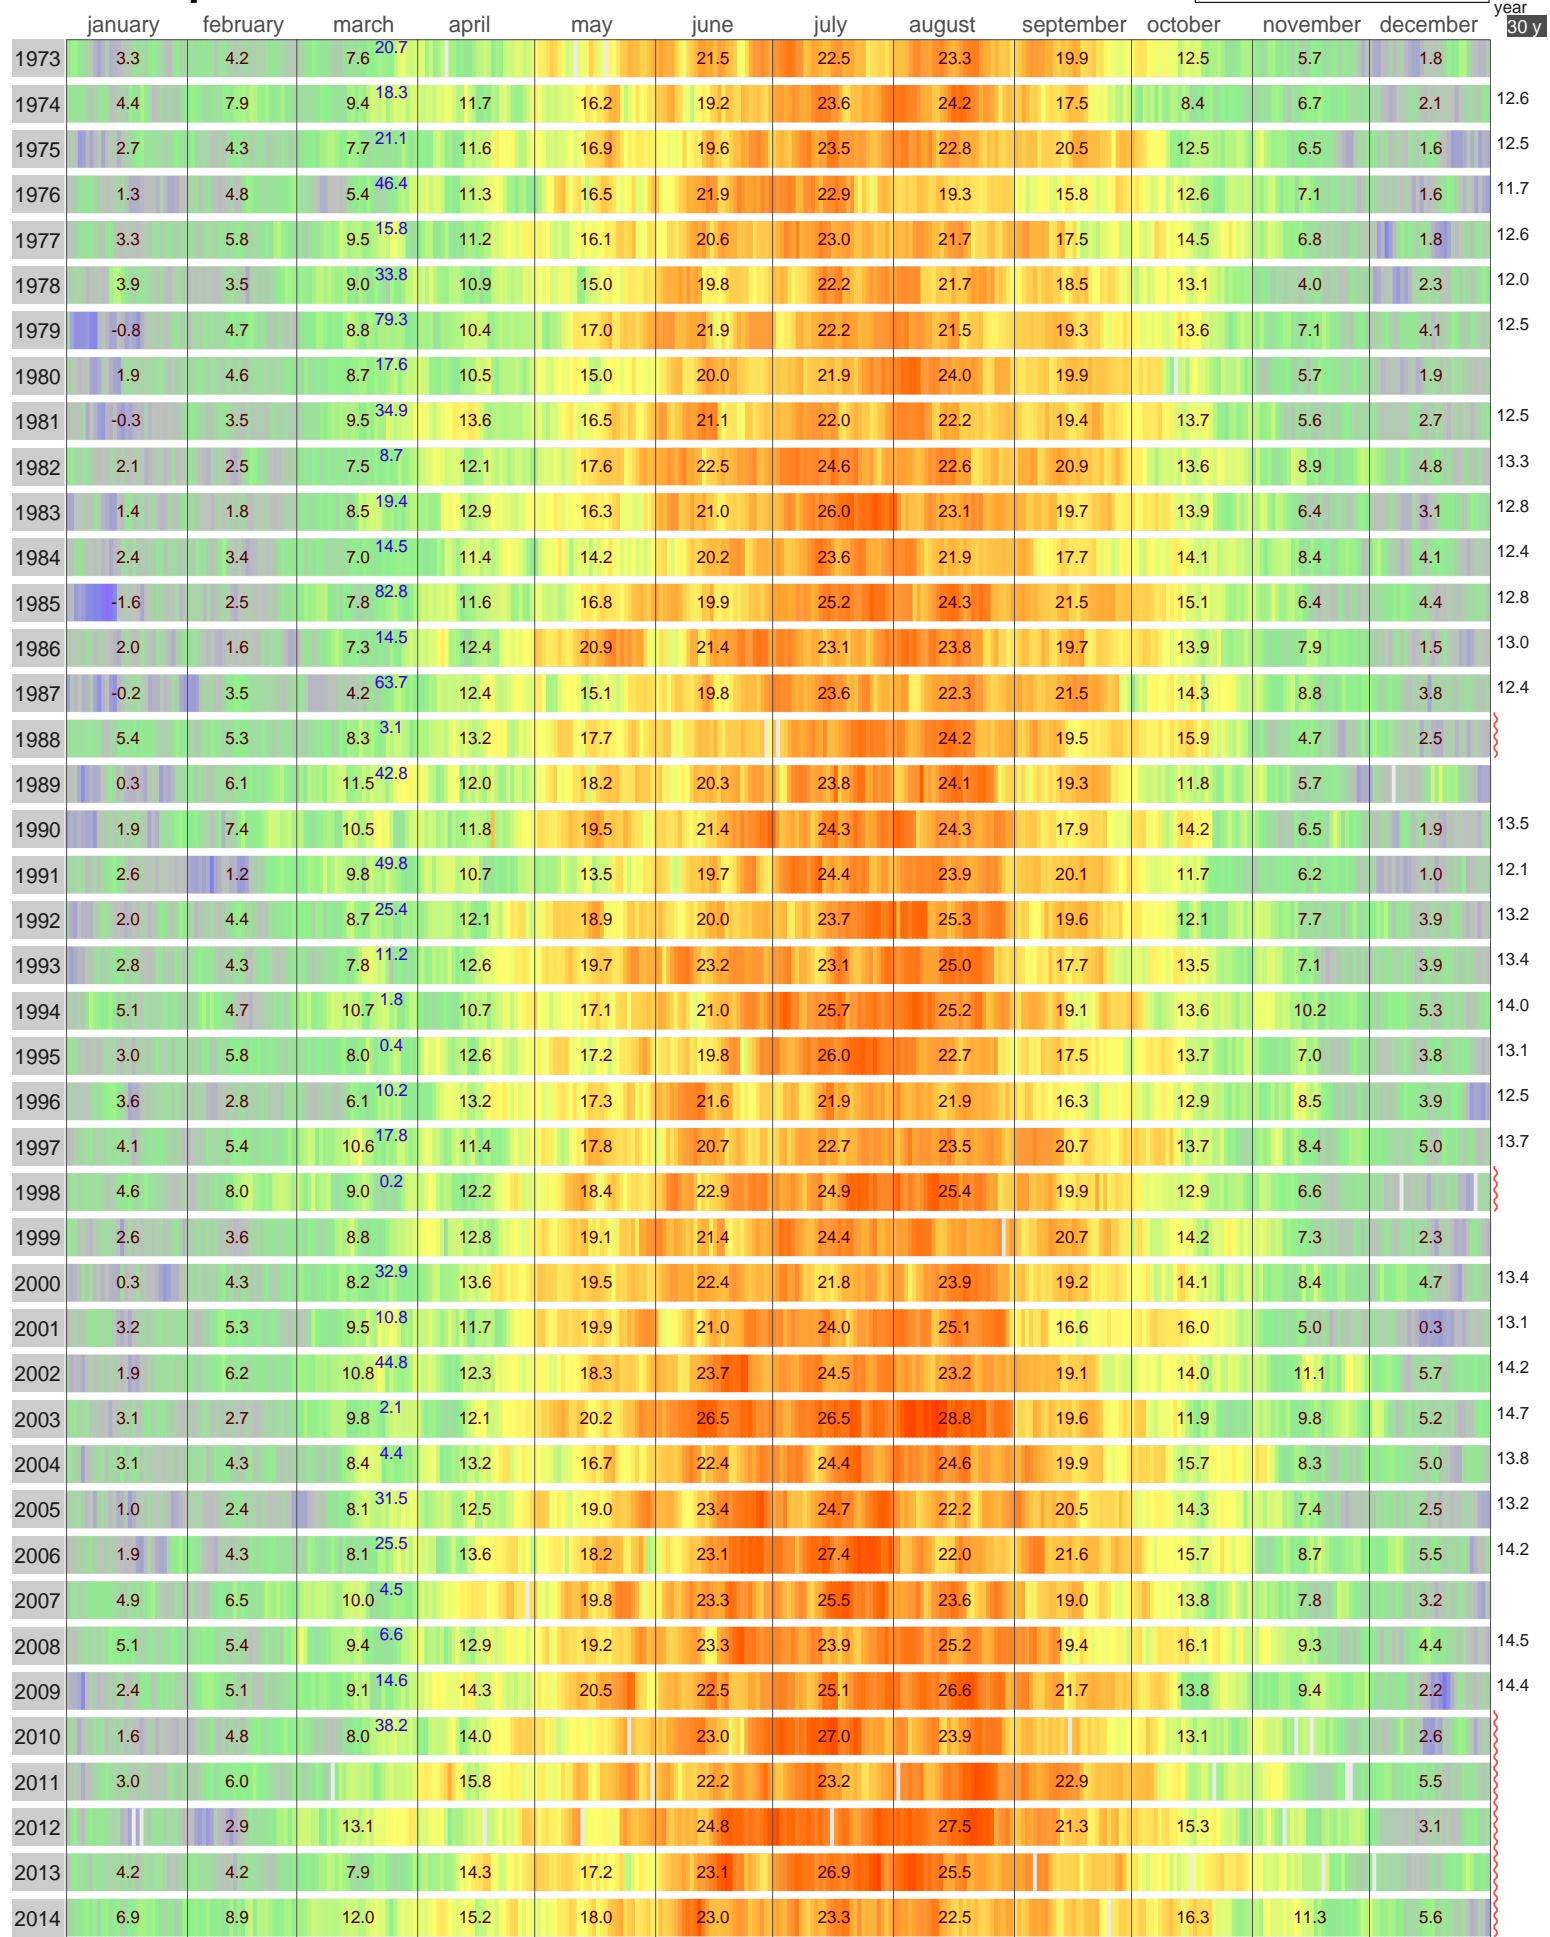

Mean Temperature

VERONA
ITALY

ECA Id: 177 Height: 68 m
45.38 N 10.87 E

Hellmann Winter Number ↑

Validated data from source(s):
861

Data updated with 'synoptical message from GTS' (non-validated)