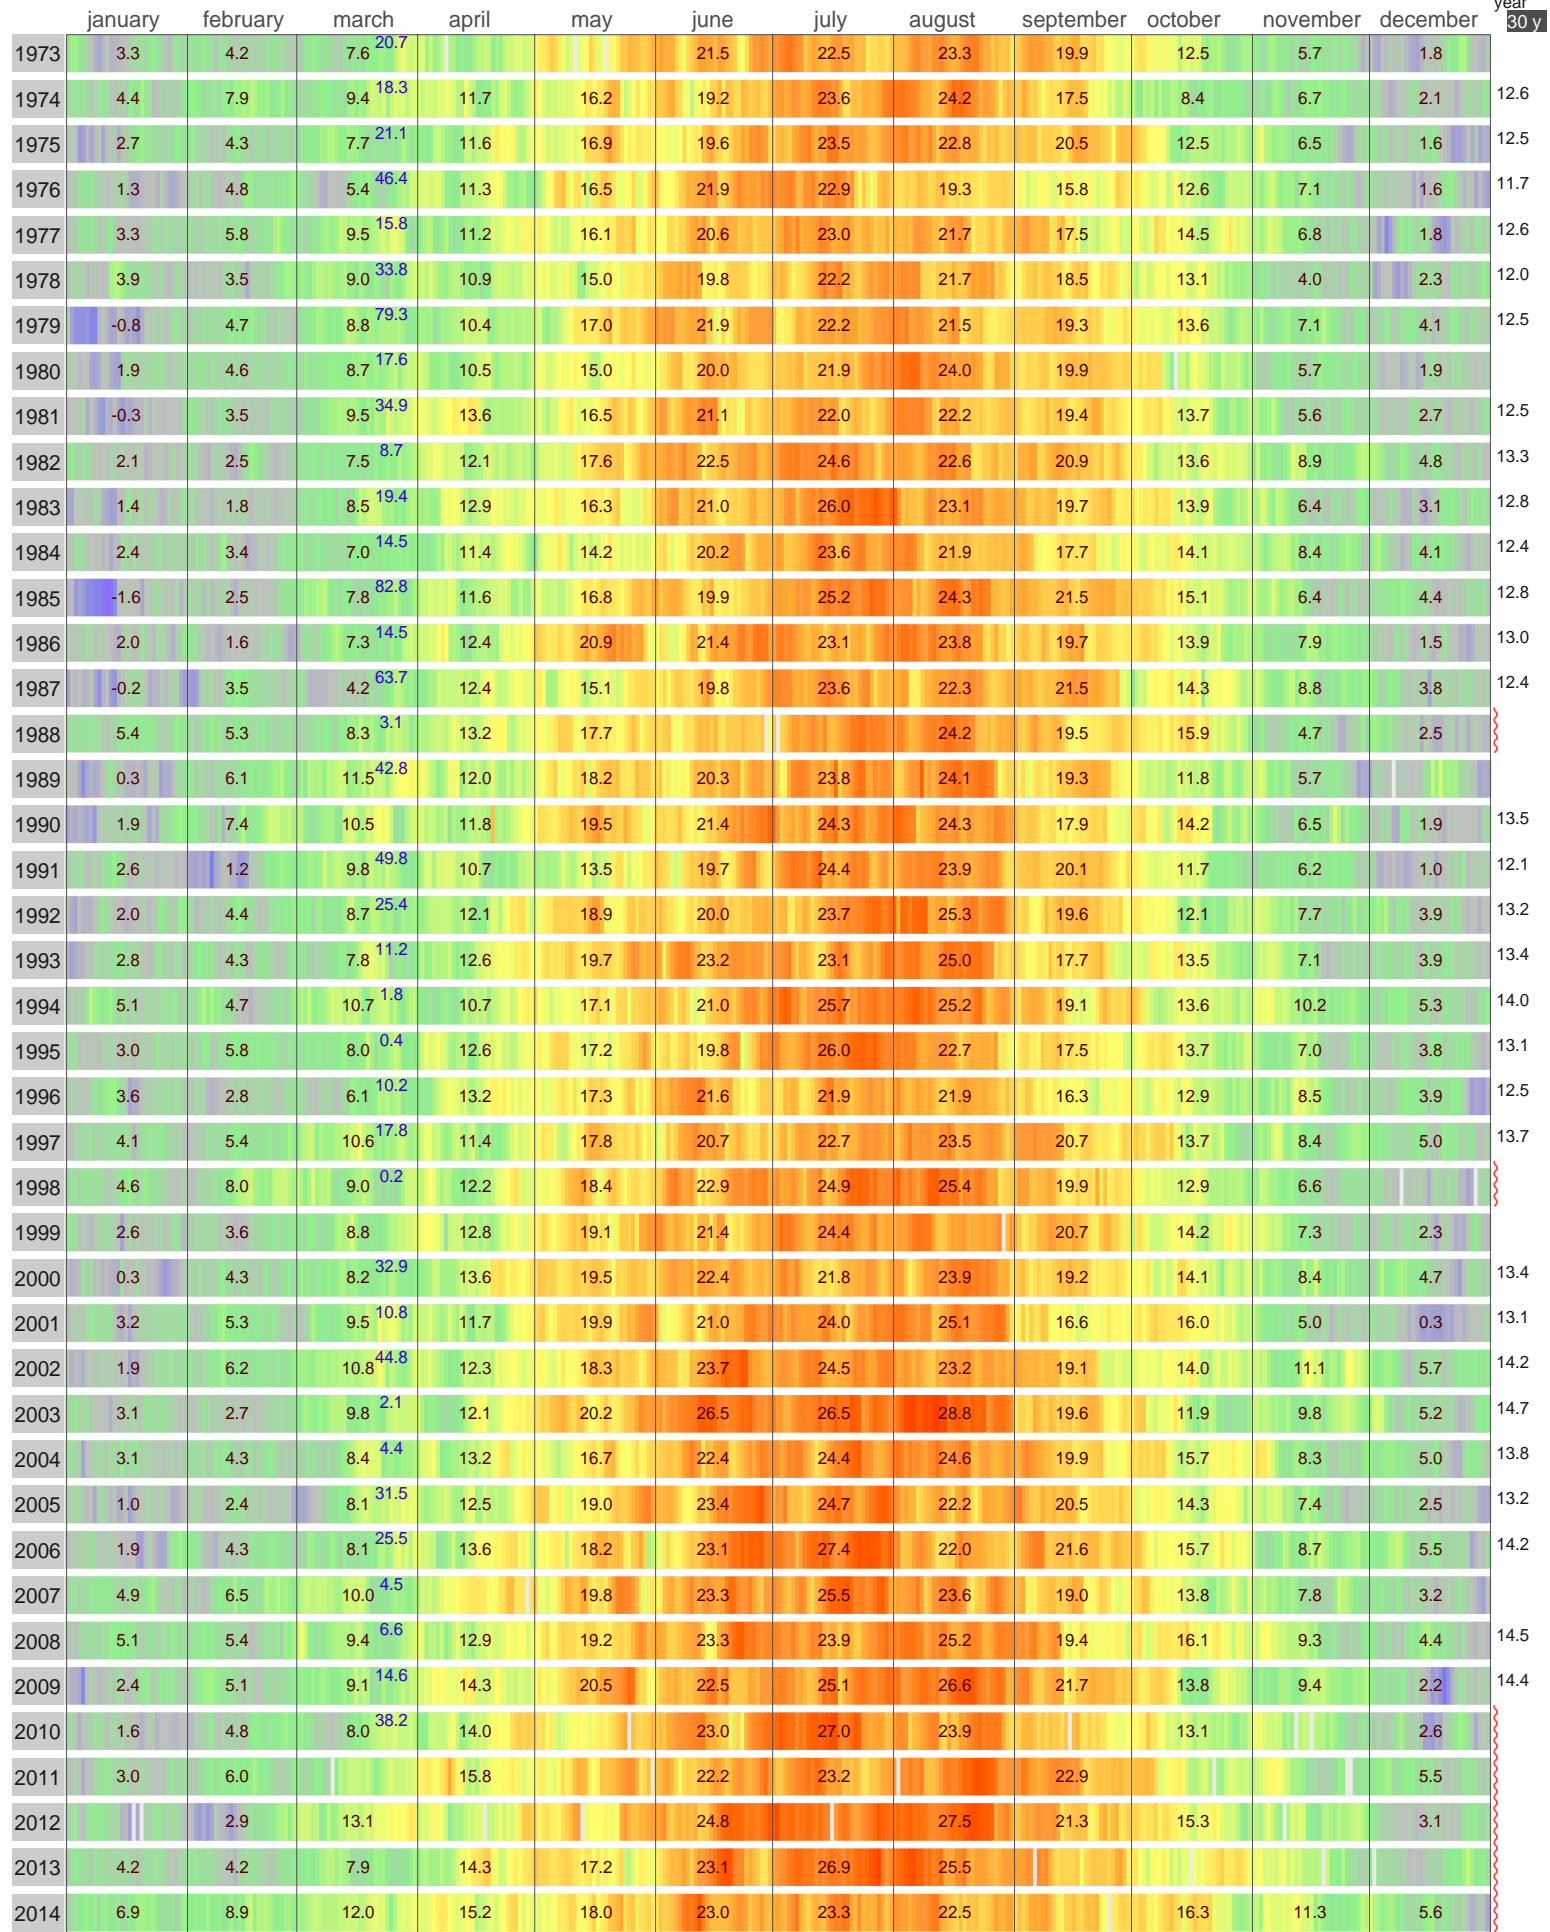

Mean Temperature

VERONA
ITALY

ECA Id: 177 Height: 68 m
45.38 N 10.87 E

year
30 y

Hellmann Winter Number ↑

Validated data from source(s):
861

Data updated with 'synoptical message from GTS' (non-validated)

Original source:
Blended and updated data taken from <http://www.ecad.eu>. See website for details about blending.