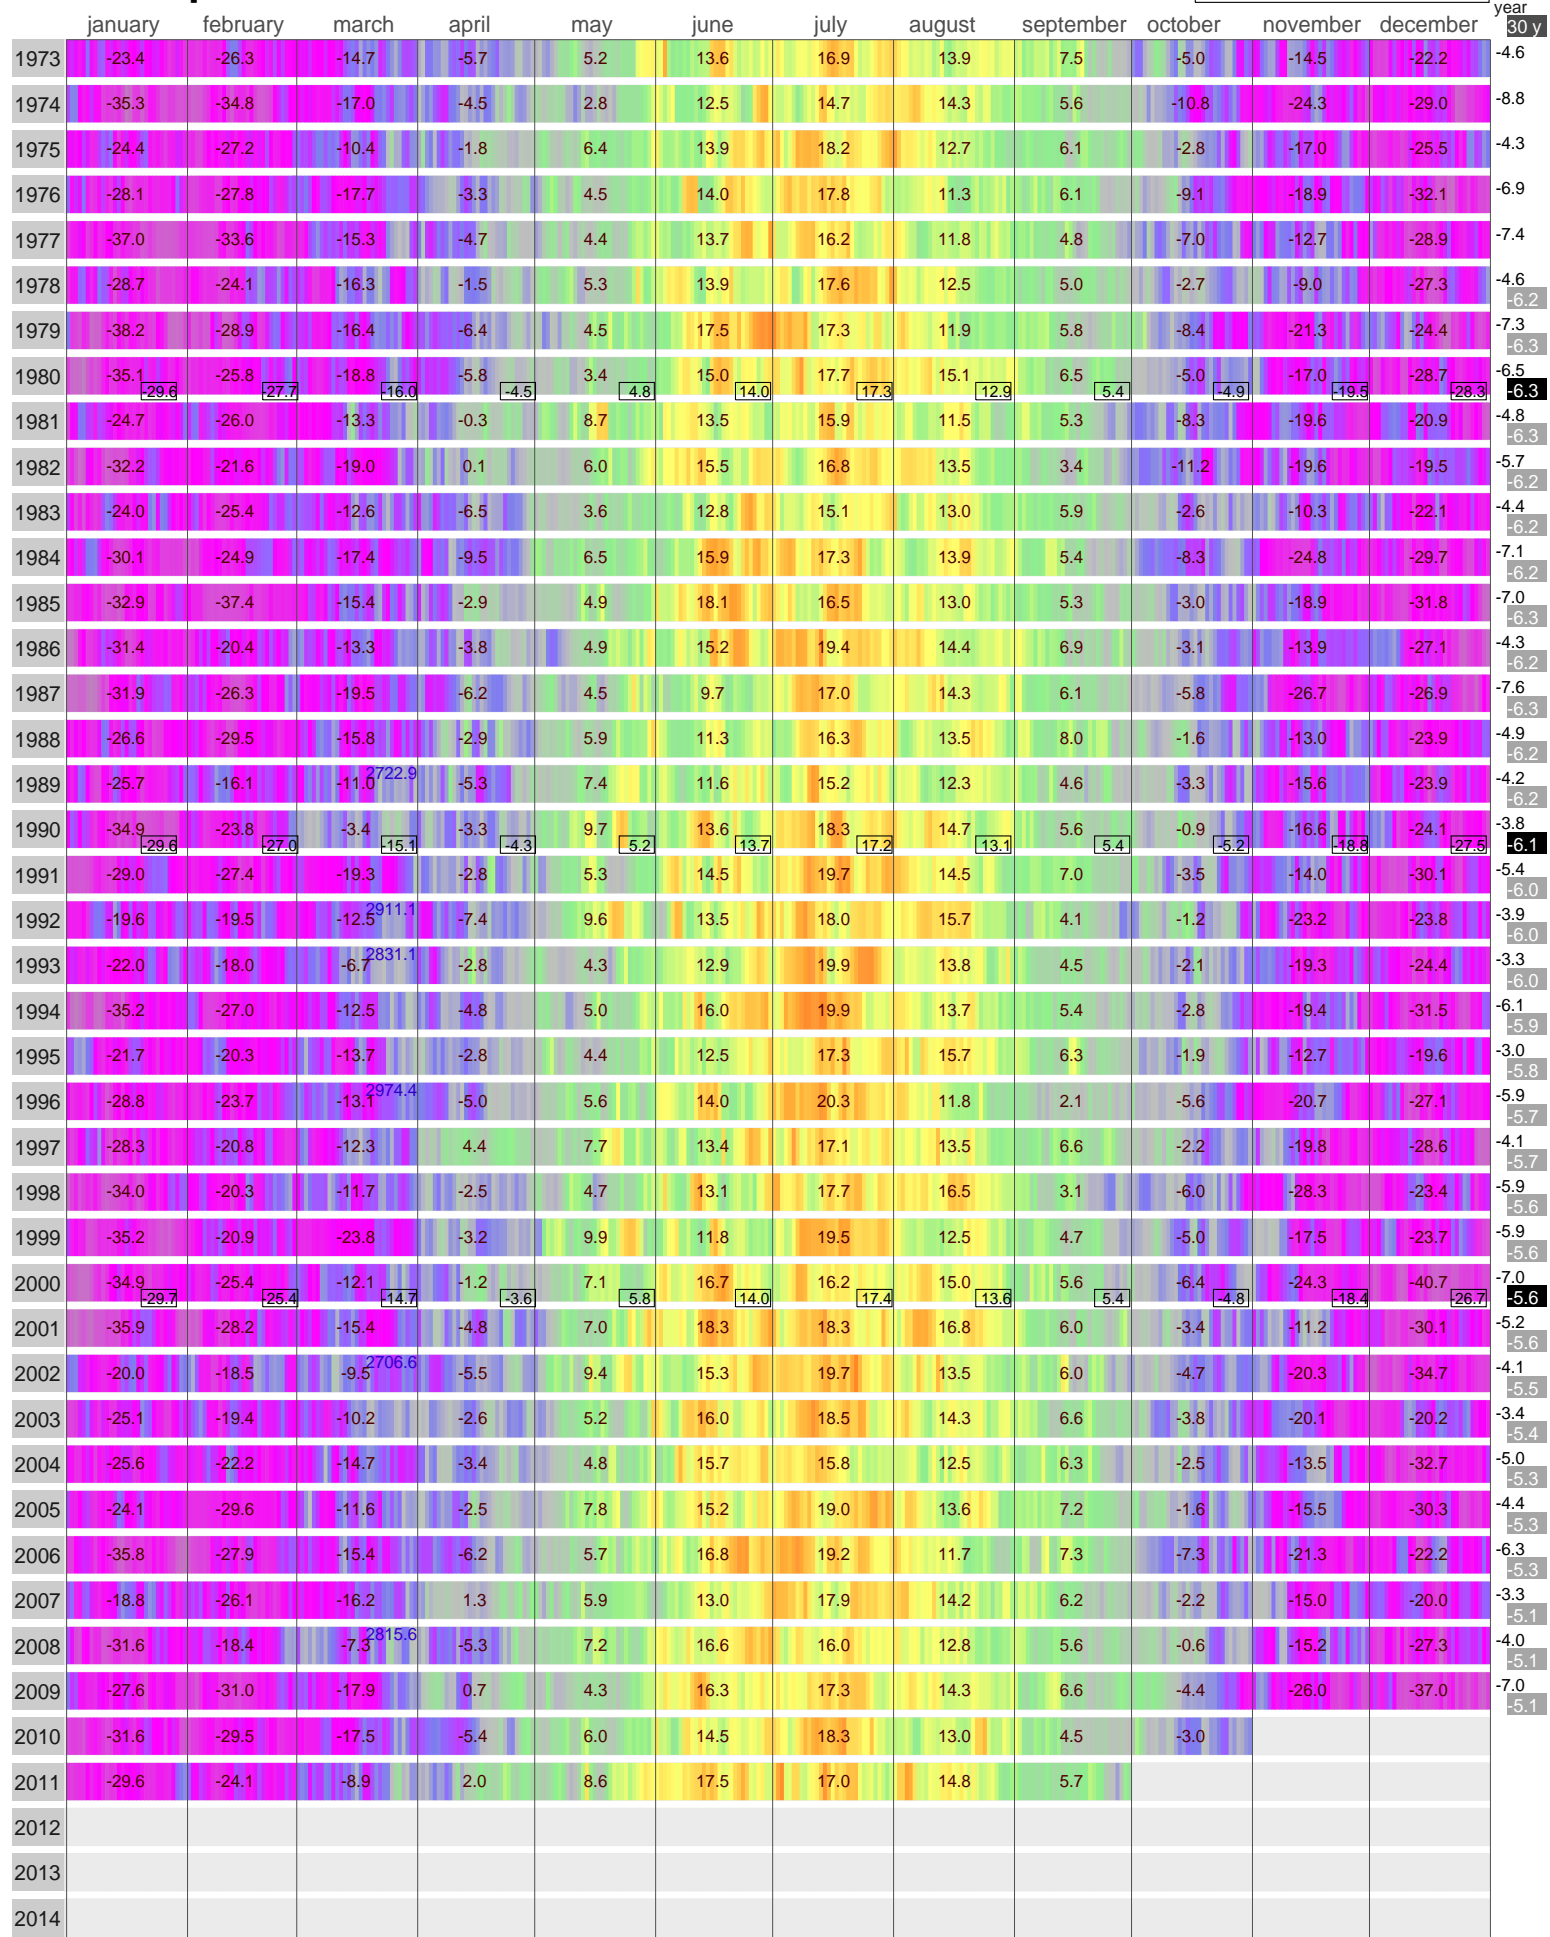

Mean Temperature

VANAVARA
RUSSIAN FEDERATION

ECA Id: Height: 60.33 N
3211 259 m 102.27E 

Hellmann Winter Number ↑

Validated data from source(s):
16932

Original source: [Russian Federal Service for Hydrometeorology and Environmental Monitoring](#)
Blended and updated data taken from <http://www.ecad.eu>. See website for details about blending.