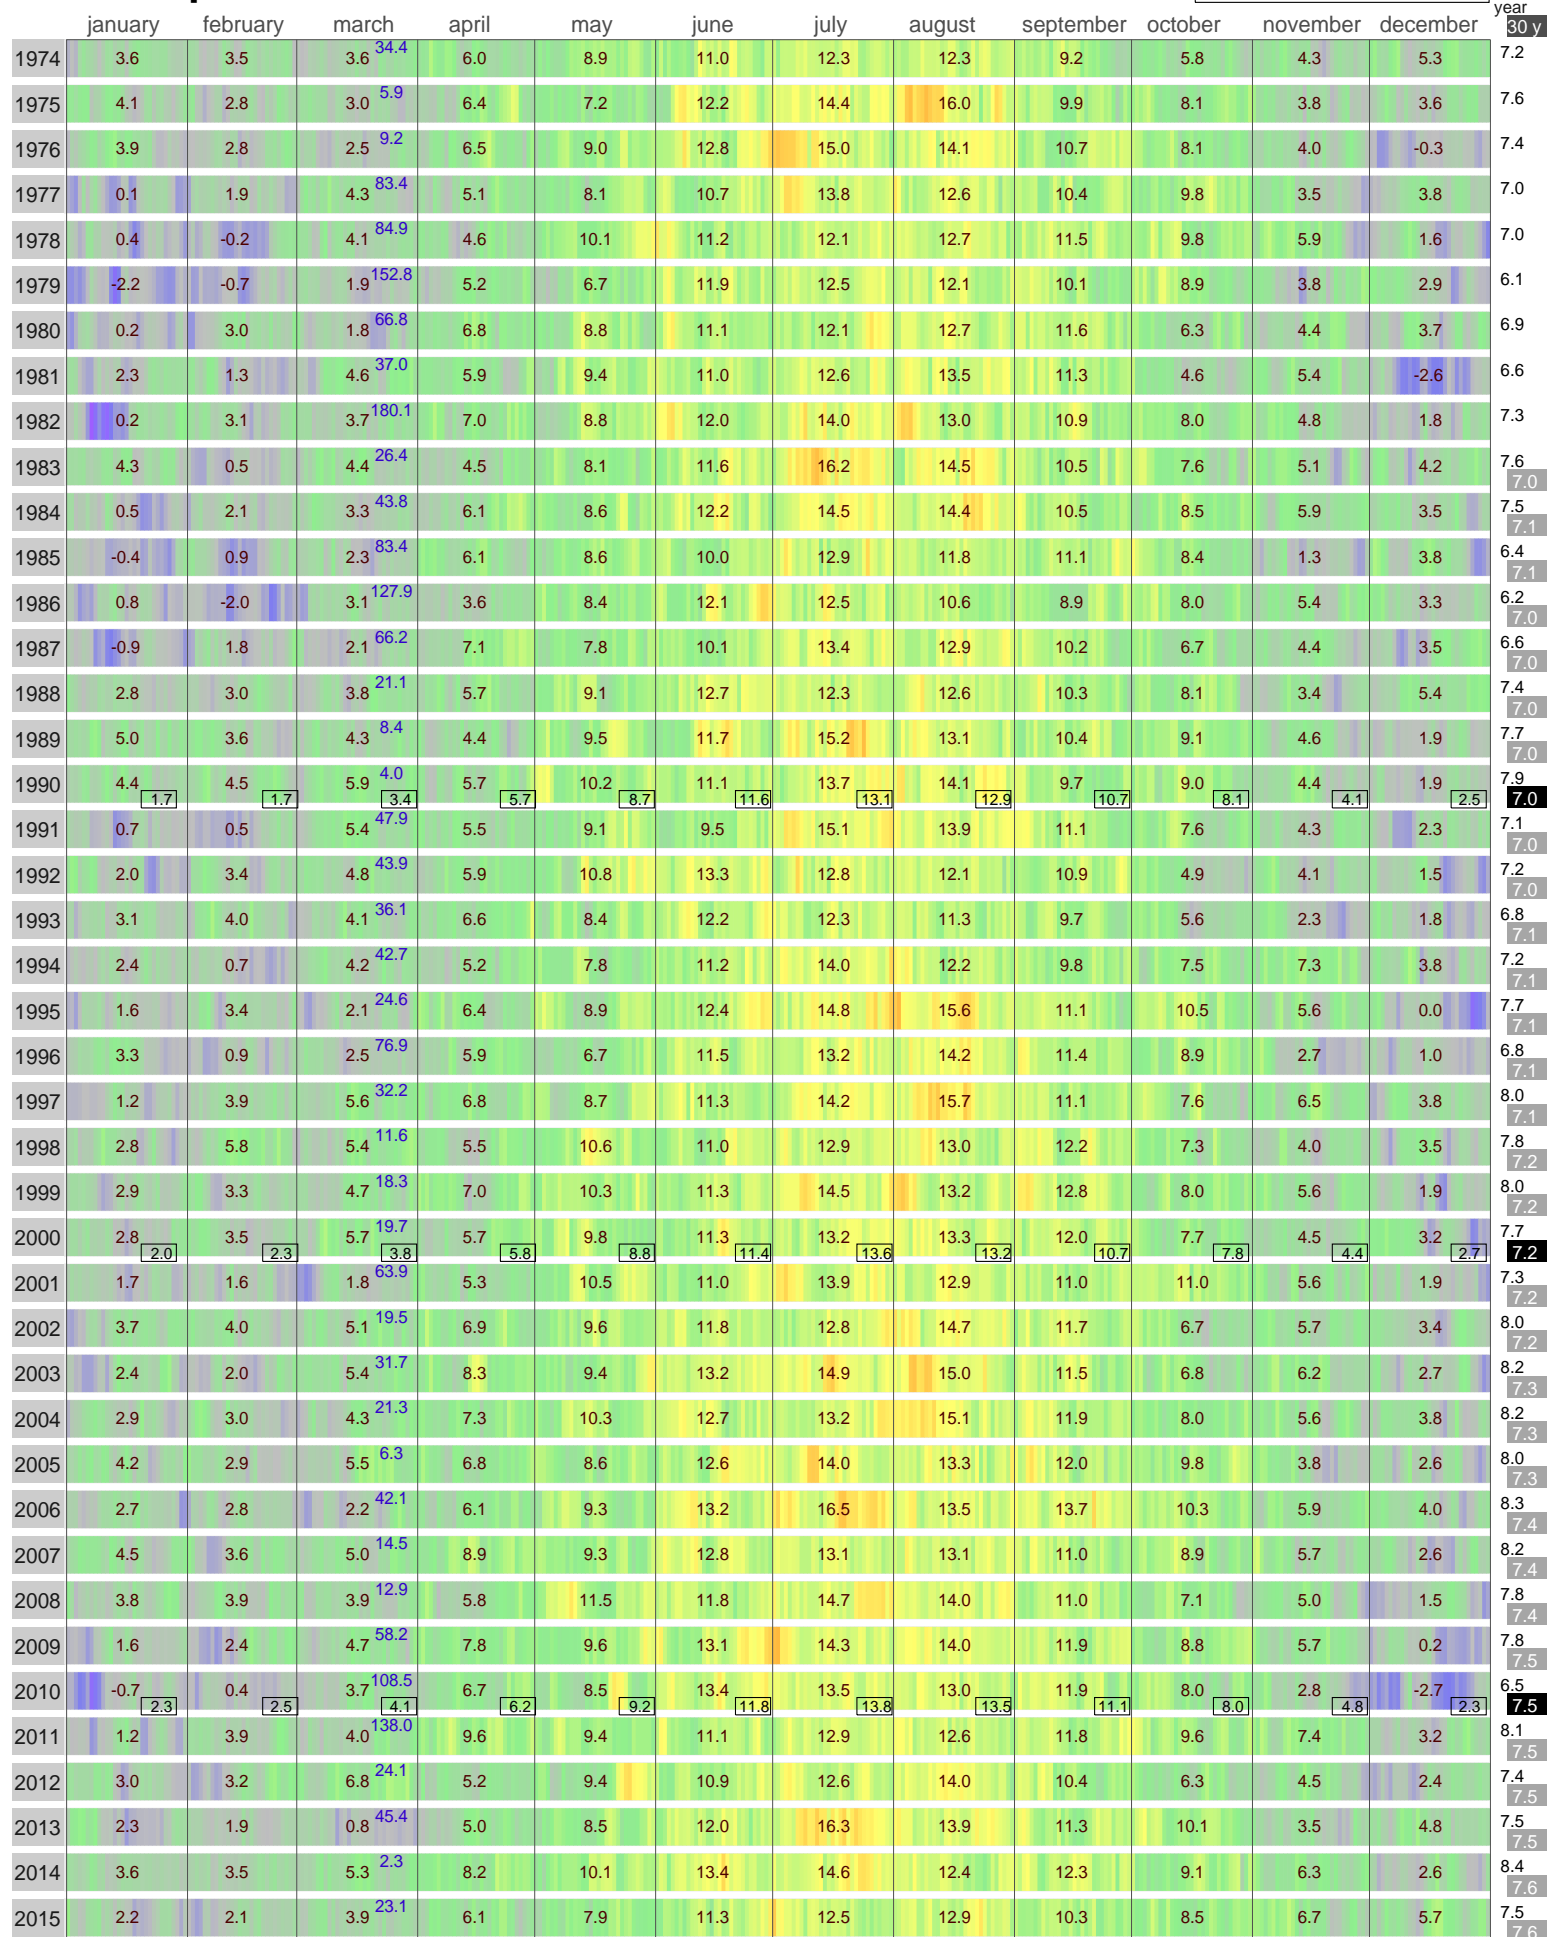

Mean Temperature

ESKDALEMUIR
UNITED KINGDOM

ECA Id: Height: 55.32 N
272 242 m 3.20 E 

Hellmann Winter Number 

Validated data from source:
100928

Original source: Met Office
Data uploaded from <http://www.ecad.eu>

Calculation and Graphics: © Bart Vreeken, LogboekWeer.nl