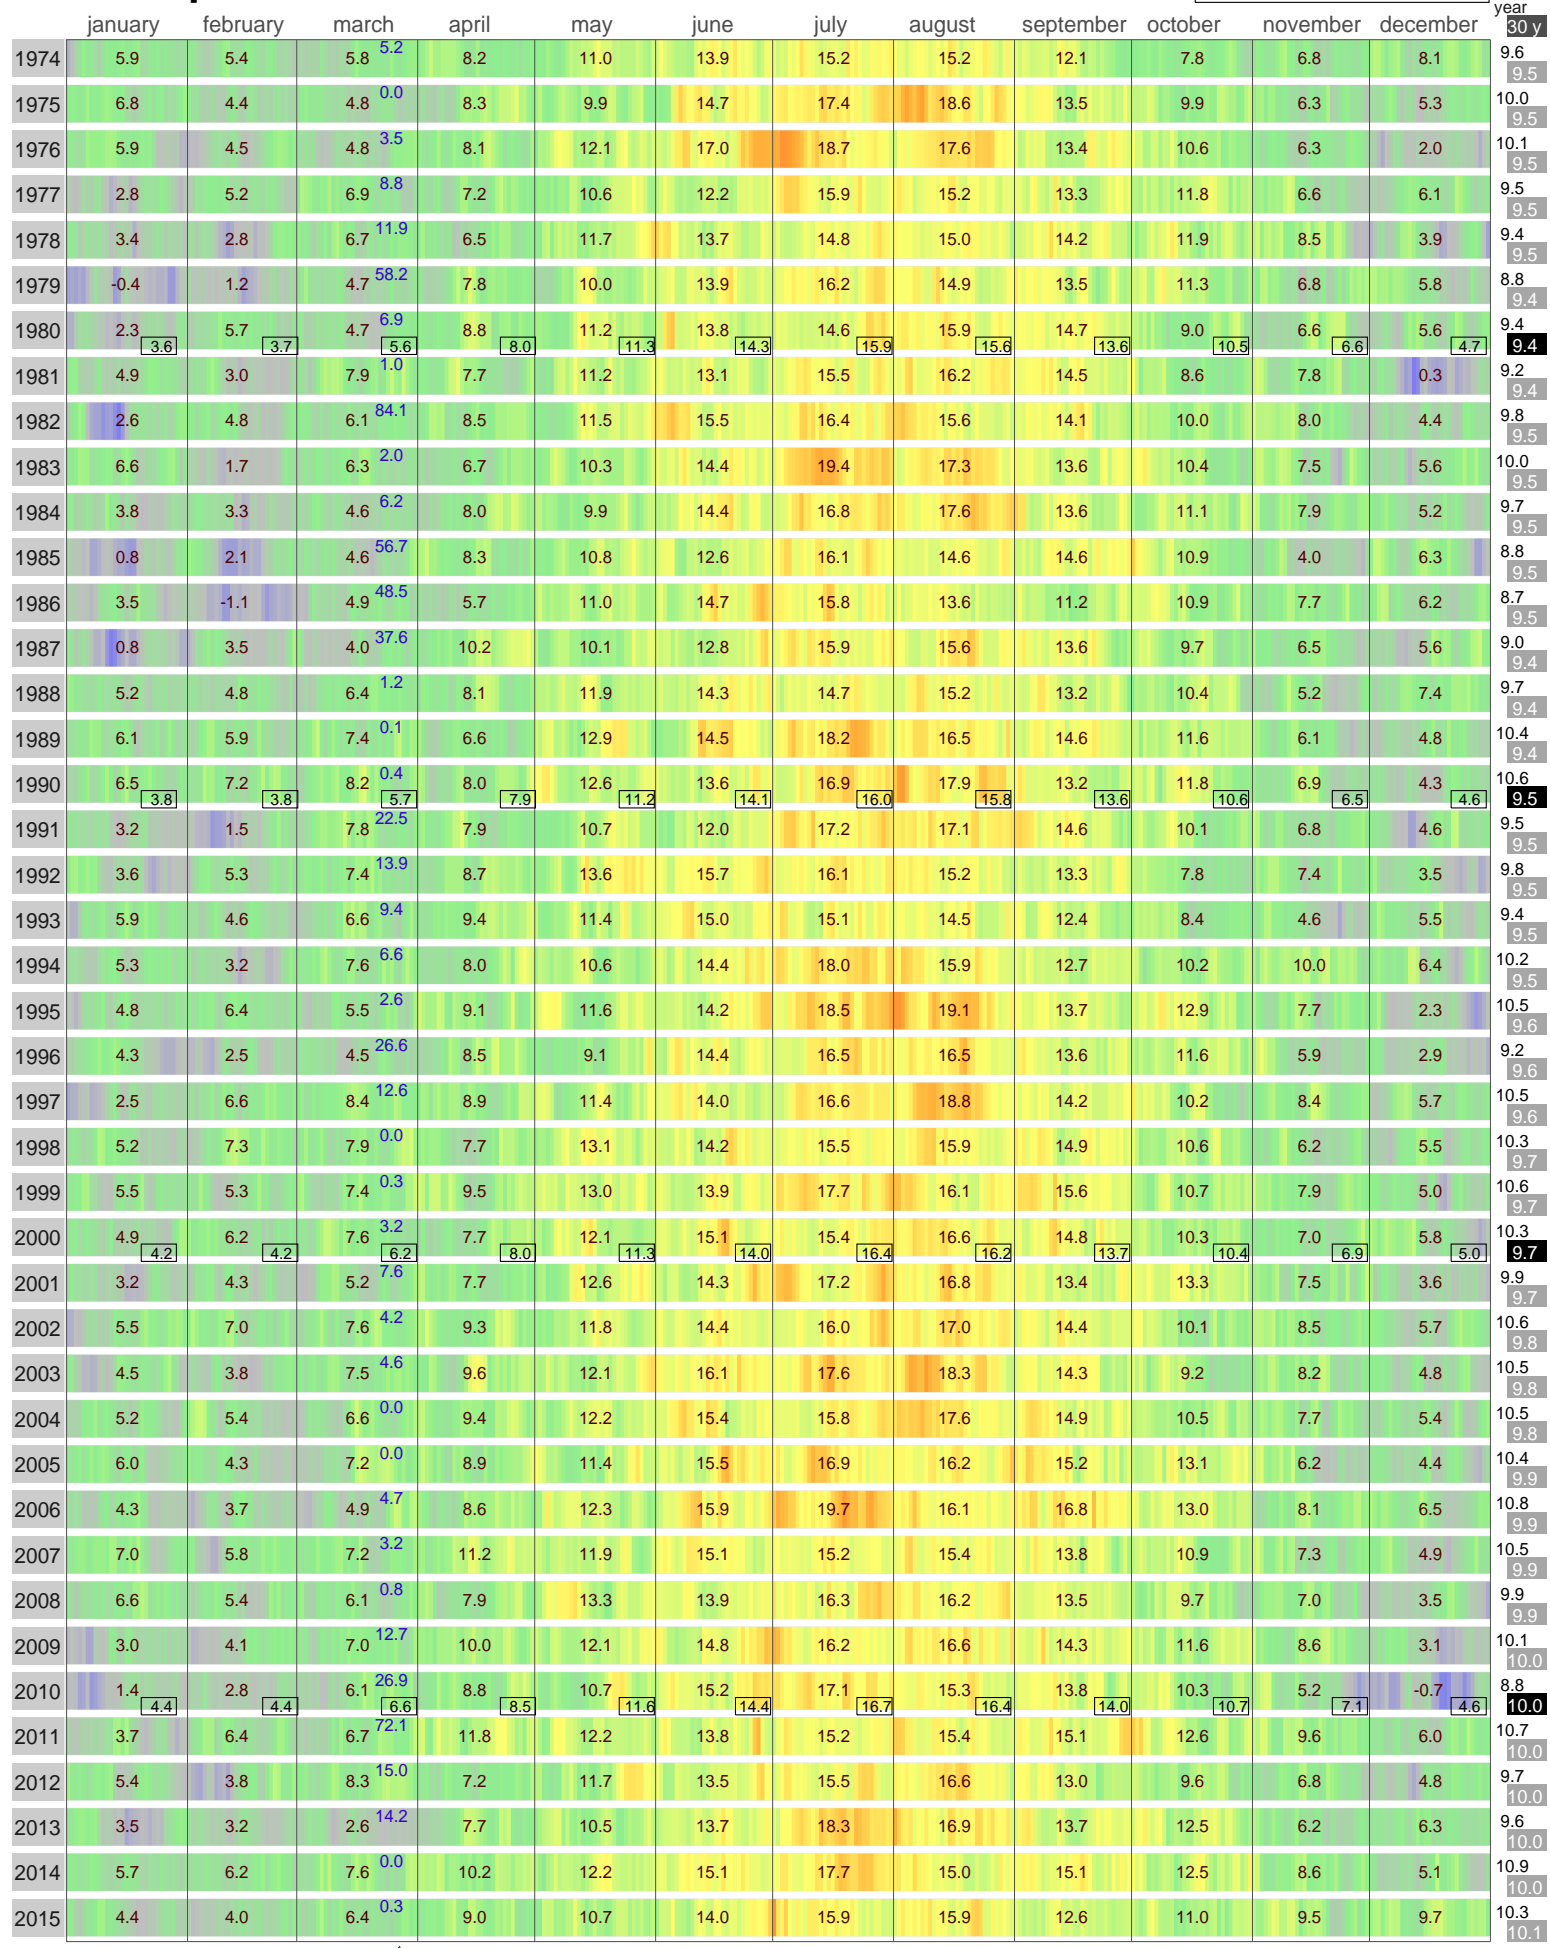

# Mean Temperature

## CET CENTRAL ENGLAND UNITED KINGDOM

ECA Id: Height: 52.42 N  
257 78 m 1.83 E 

Hellmann Winter Number 

Validated data from source:  
100897