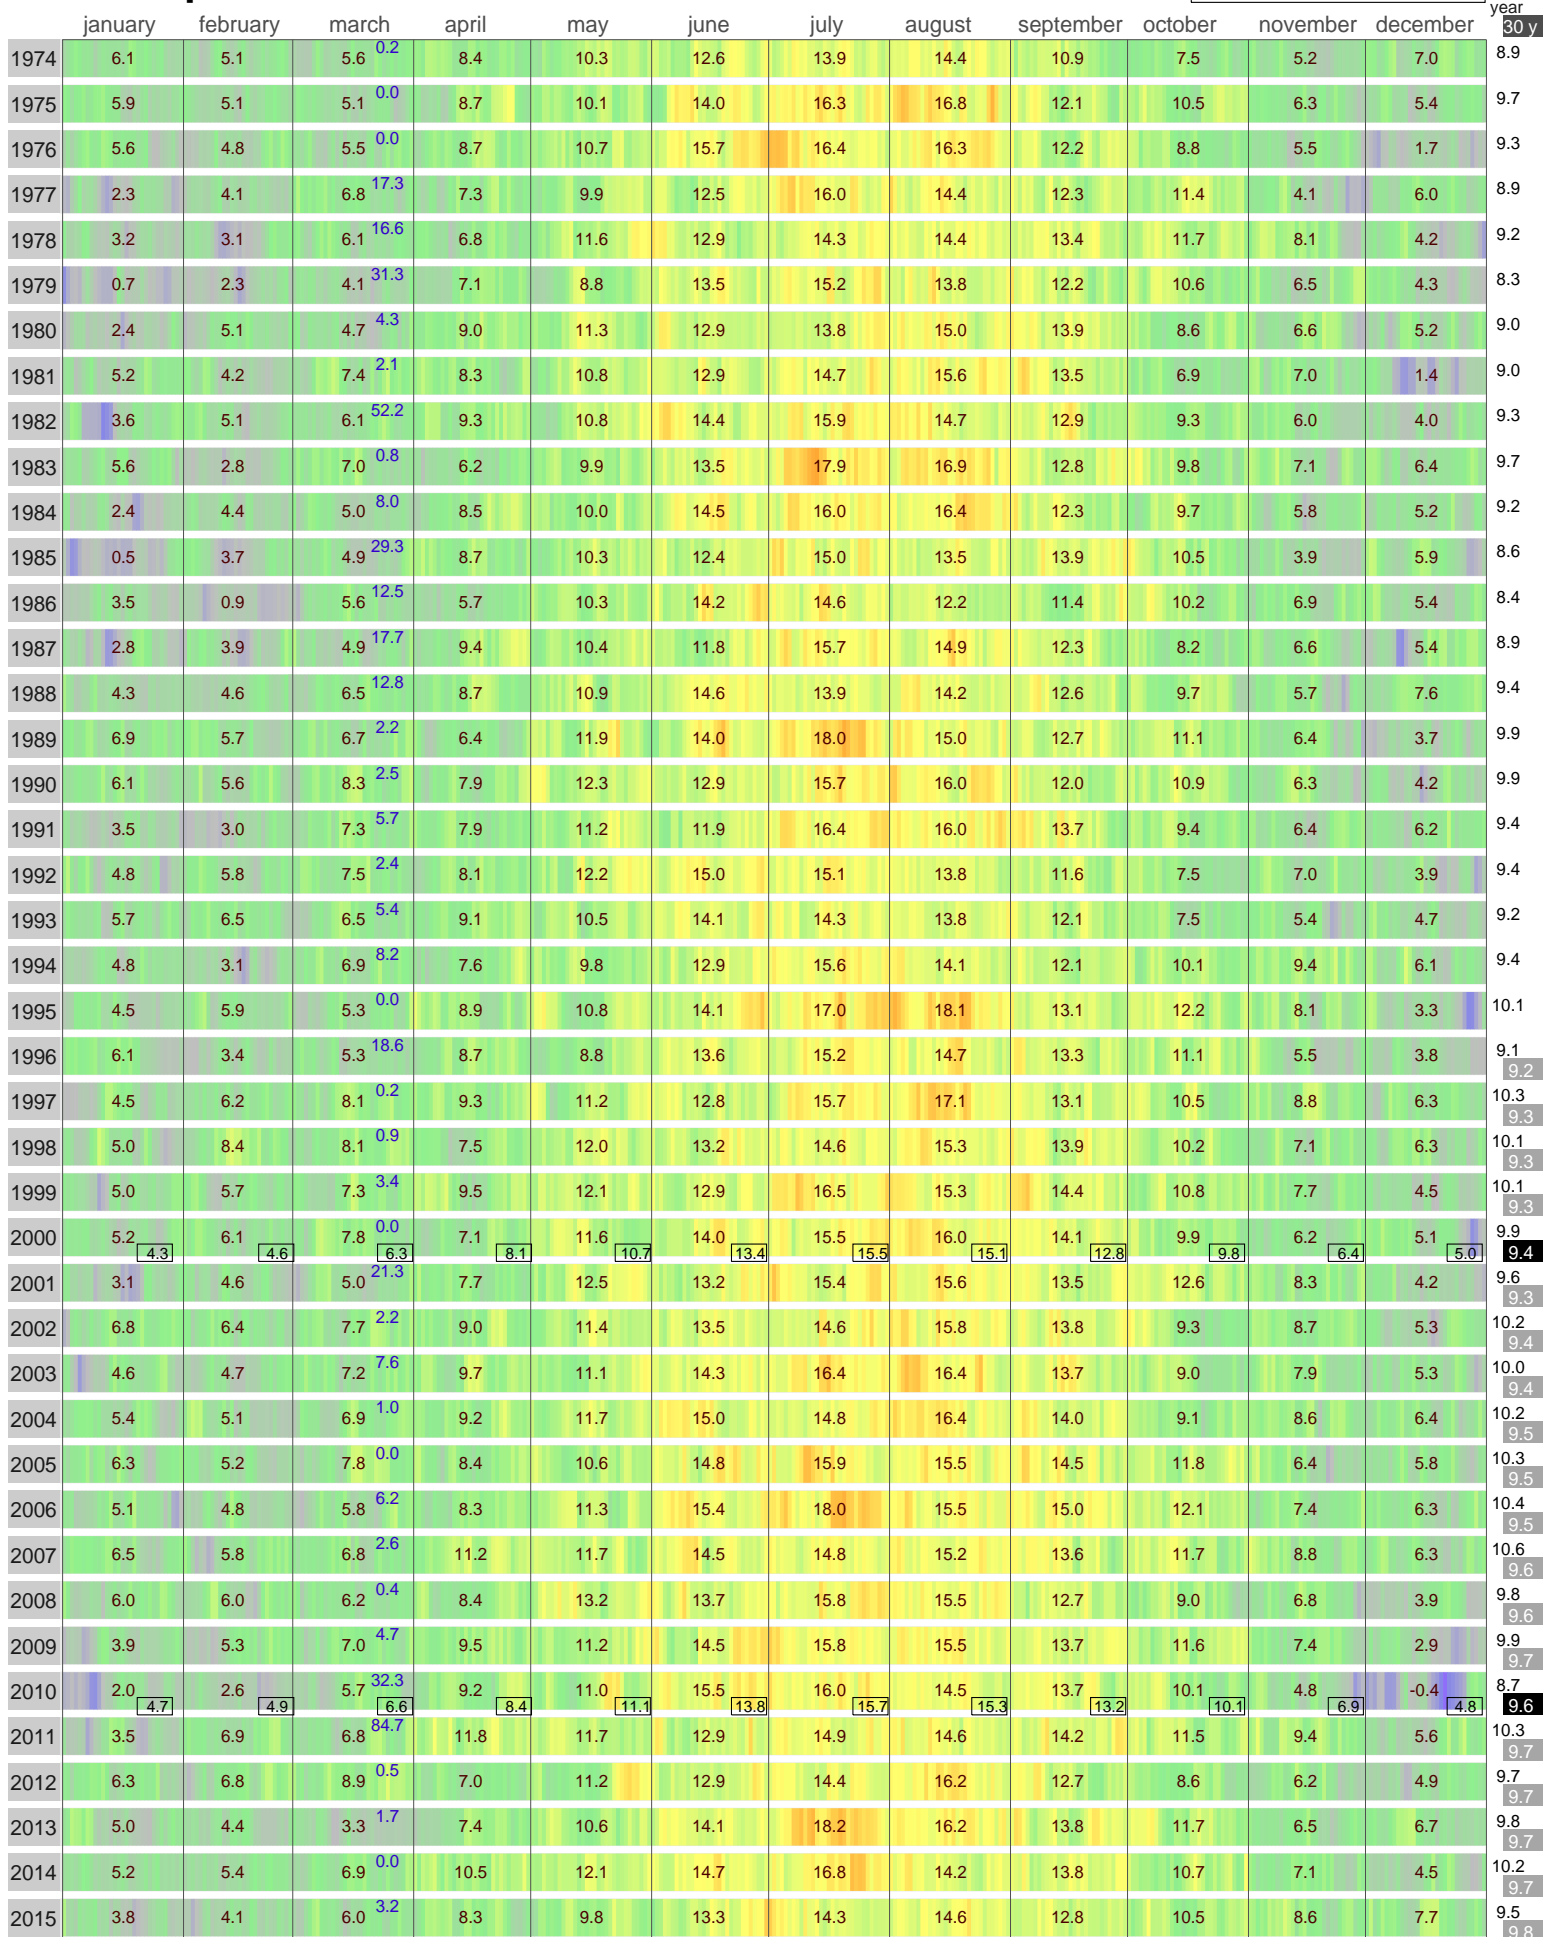

Mean Temperature

ARMAGH
UNITED KINGDOM

ECA Id: 271 Height: 271 m
54.35 N 6.65 E

Hellmann Winter Number ↑

Validated data from source: 100927

Original source: Met Office
Data uploaded from <http://www.ecad.eu>

Calculation and Graphics: © Bart Vreeken, LogboekWeer.nl