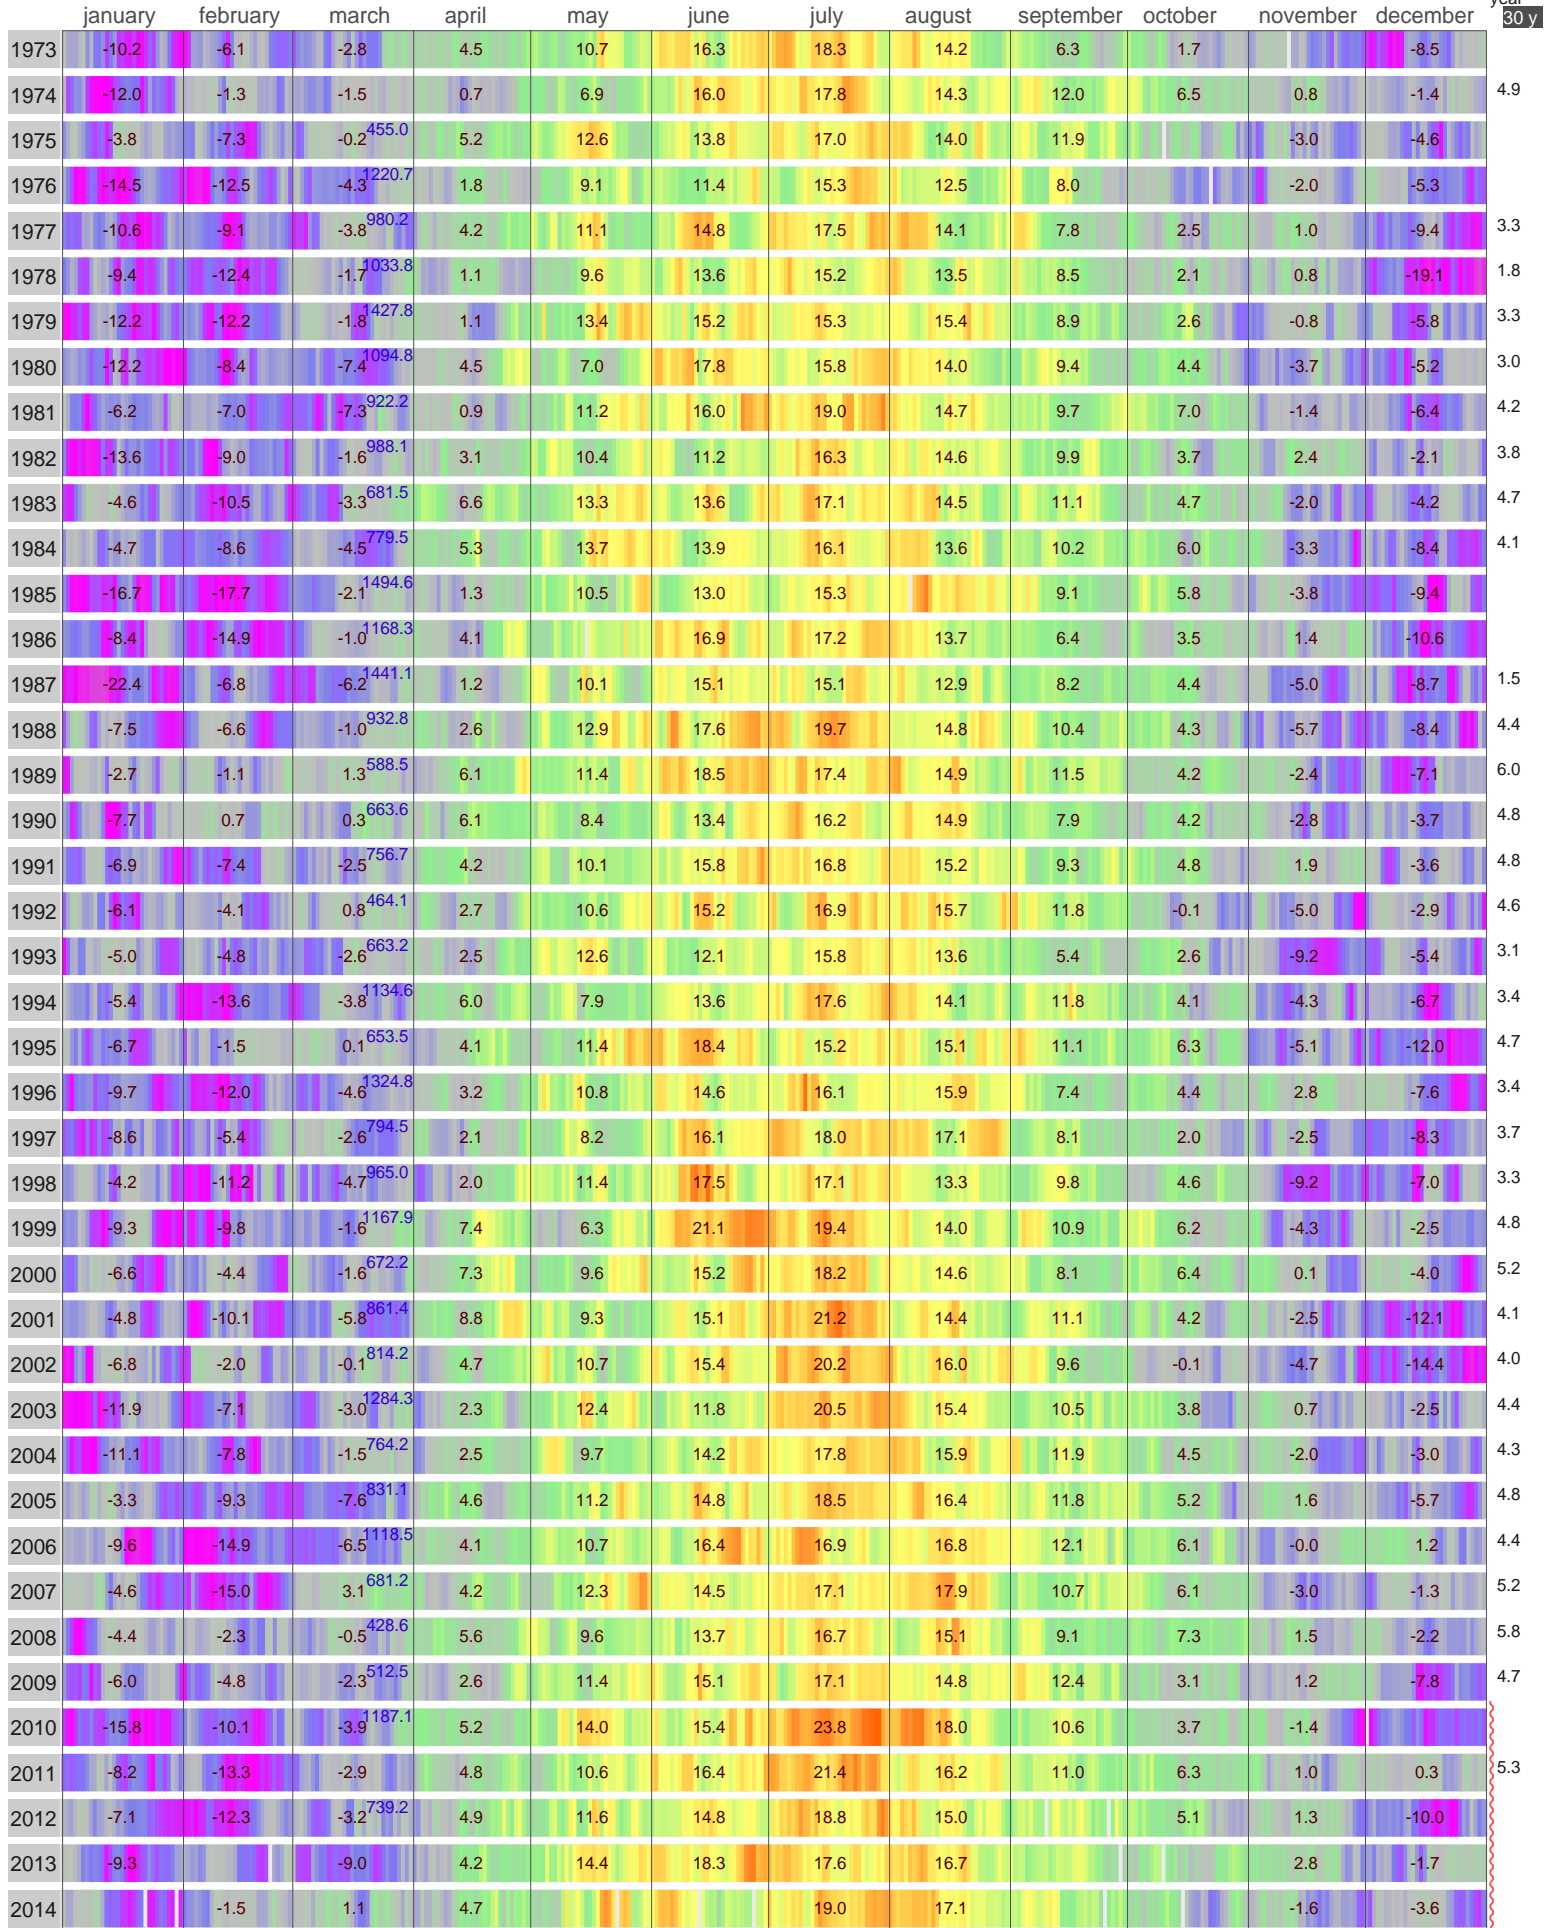

Mean Temperature

TIHVIN
RUSSIAN FEDERATION

ECA Id: 1143 Height: 61 m
59.70 N 33.60 E

year
30 y

Hellmann Winter Number ↑

Validated data from source(s):
48993

Data updated with 'synoptical message from GTS' (non-validated)