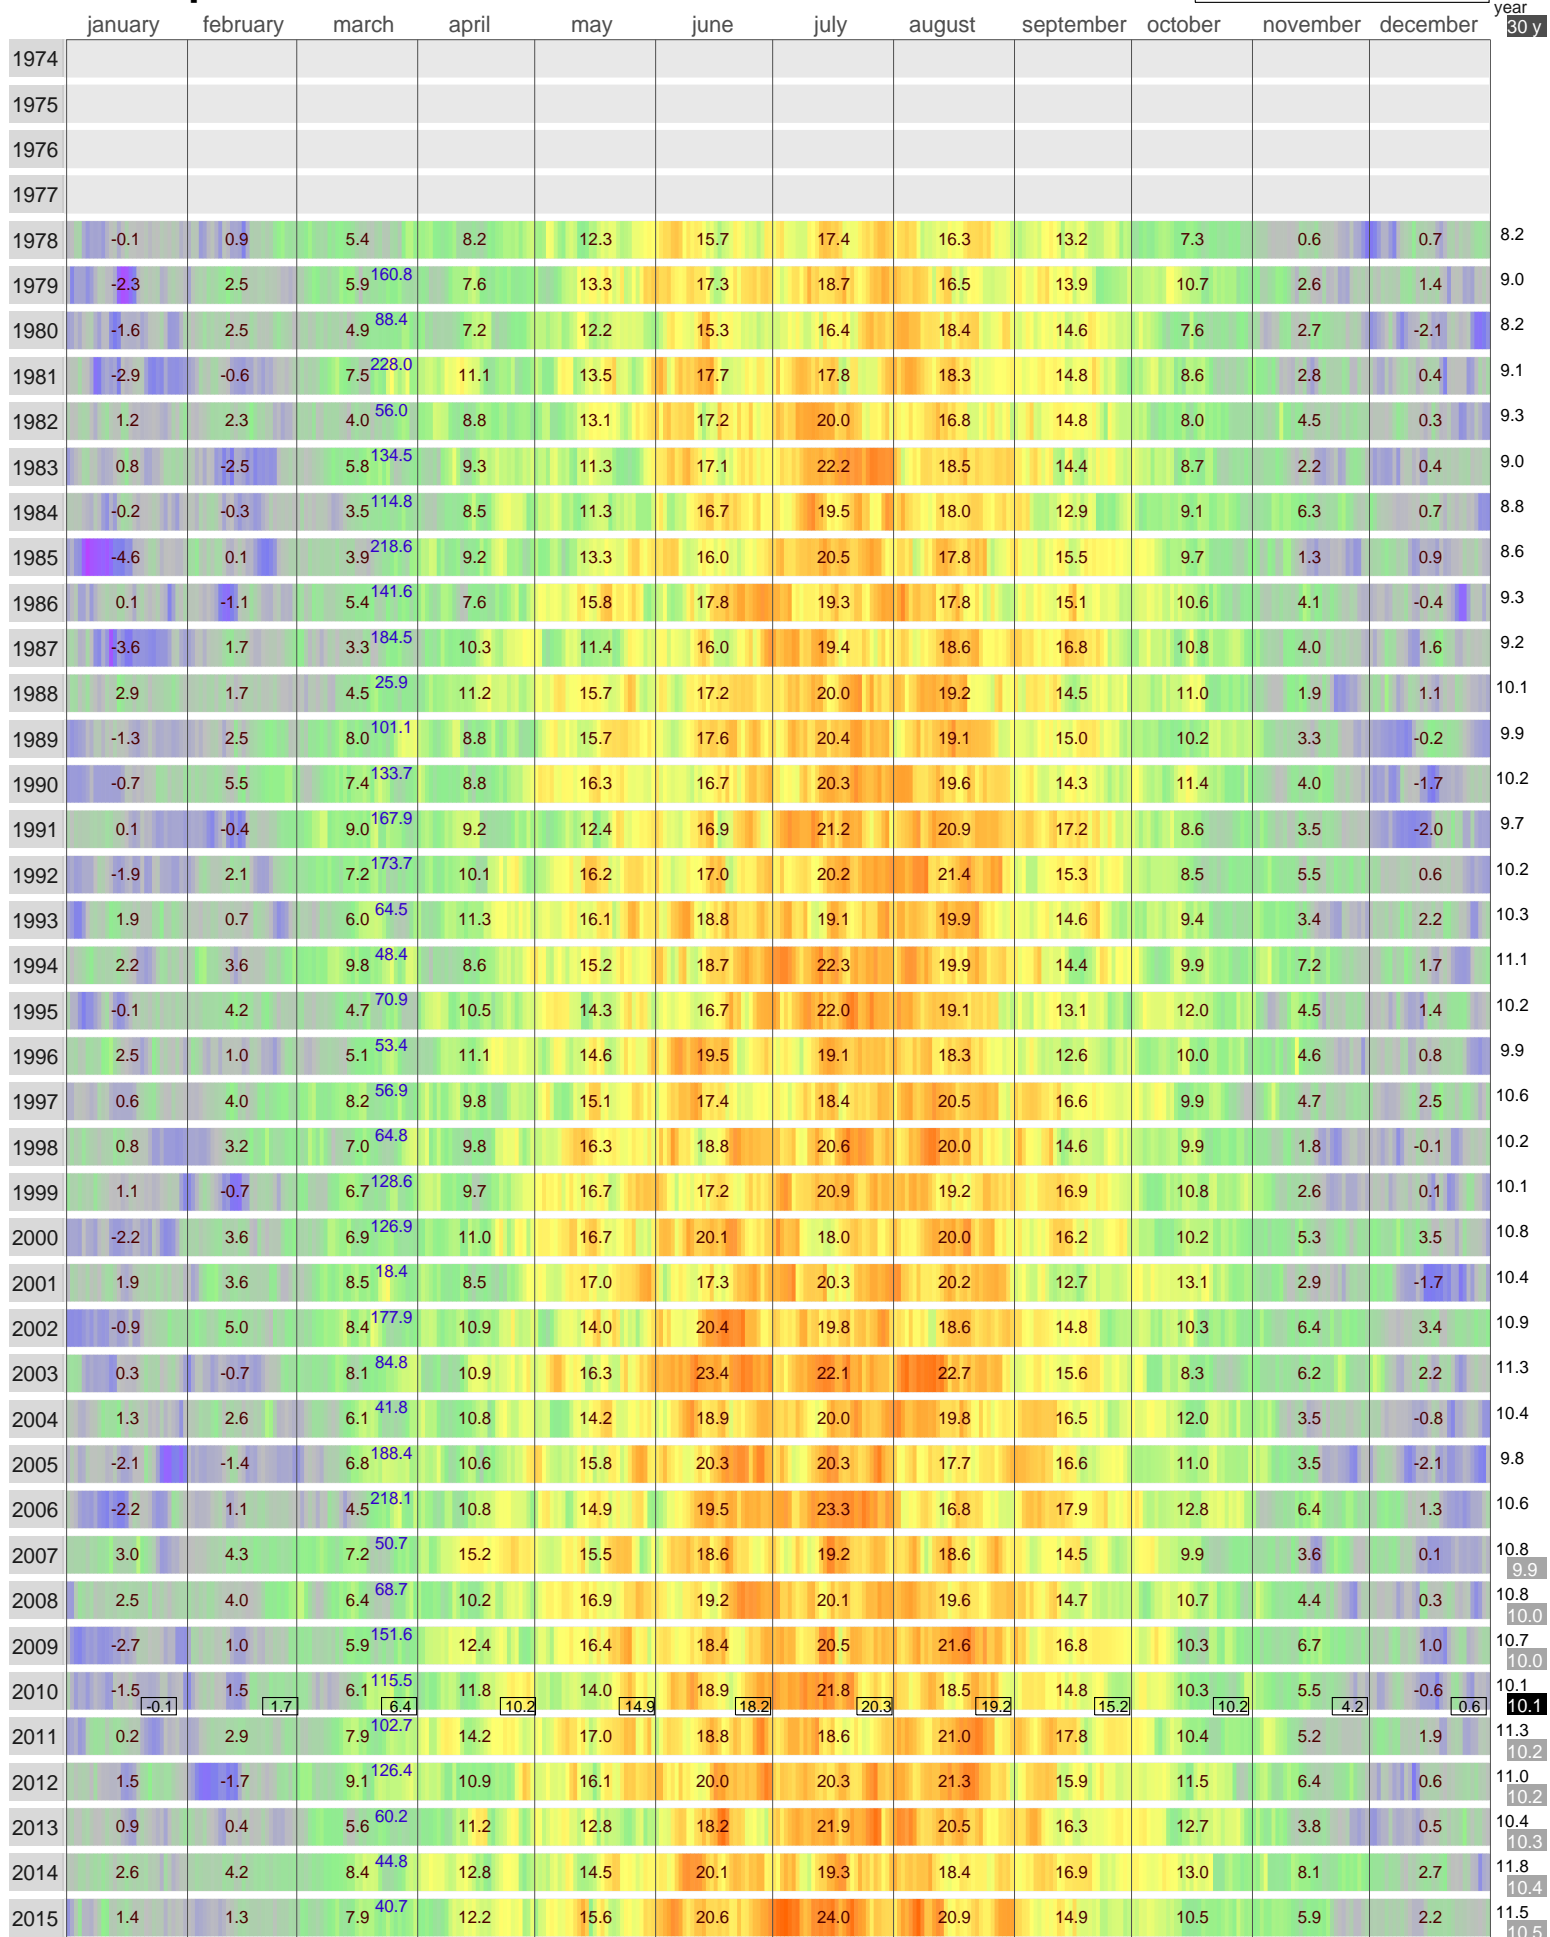

Mean Temperature

SION 2 SWITZERLAND

ECA Id: Height: 46.22 N
1662 482 m 7.33 E

Hellmann Winter Number 11.7

Validated data from source:
105094