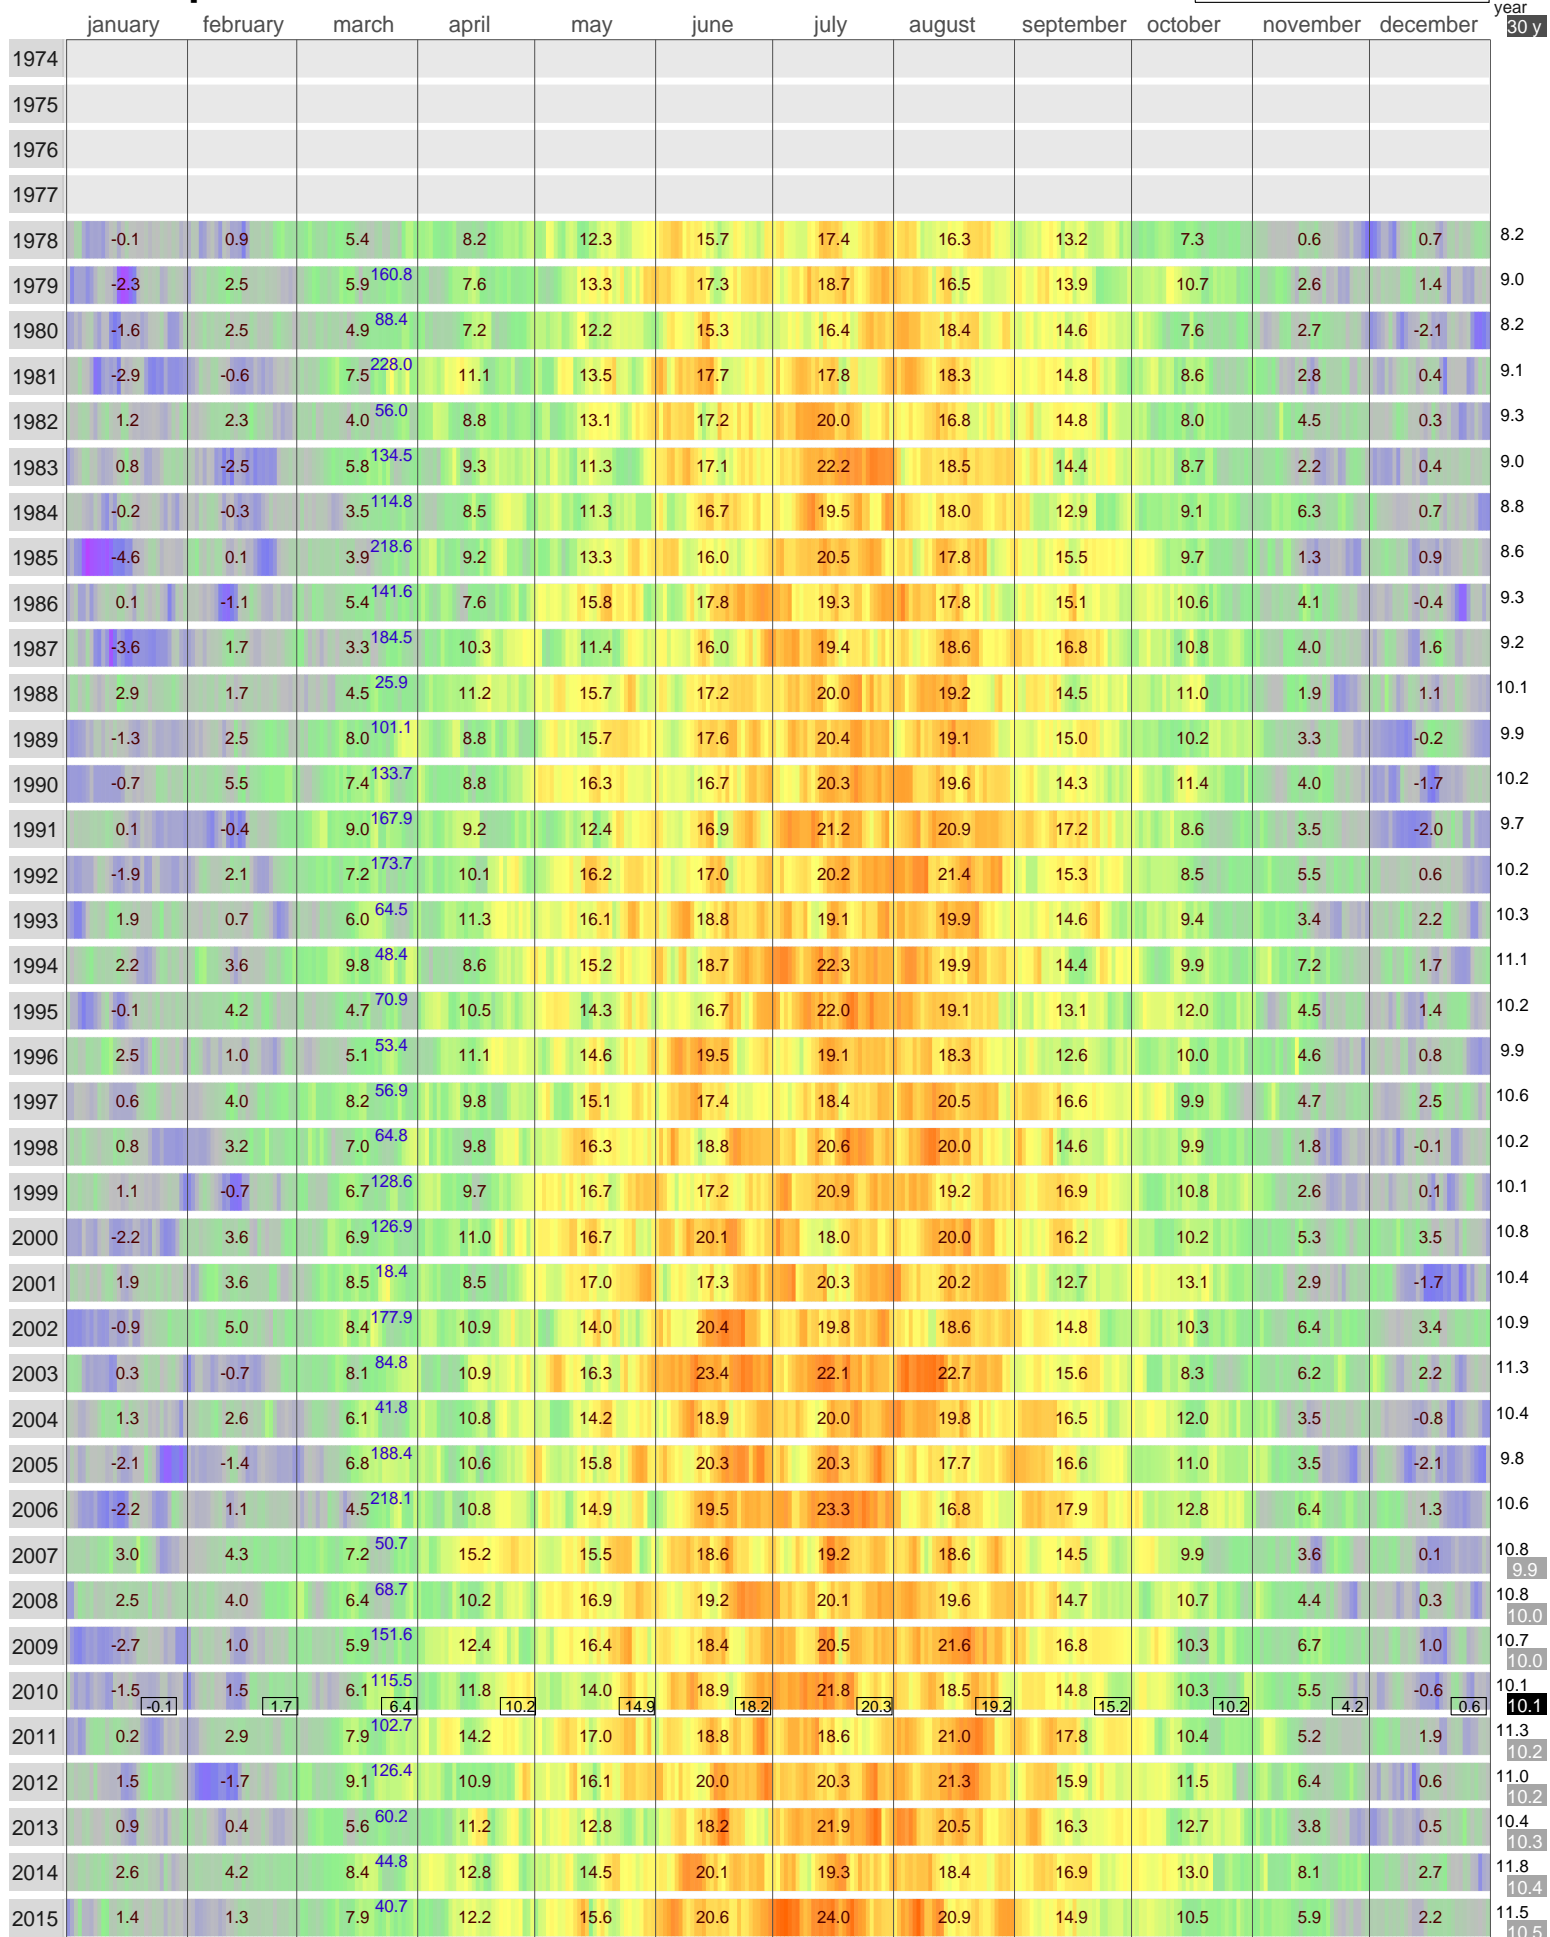

# Mean Temperature

## SION 2 SWITZERLAND

ECA Id: Height: 46.22 N  
1662 482 m 7.33 E 

Hellmann Winter Number  11.7

Validated data from source:  
105094